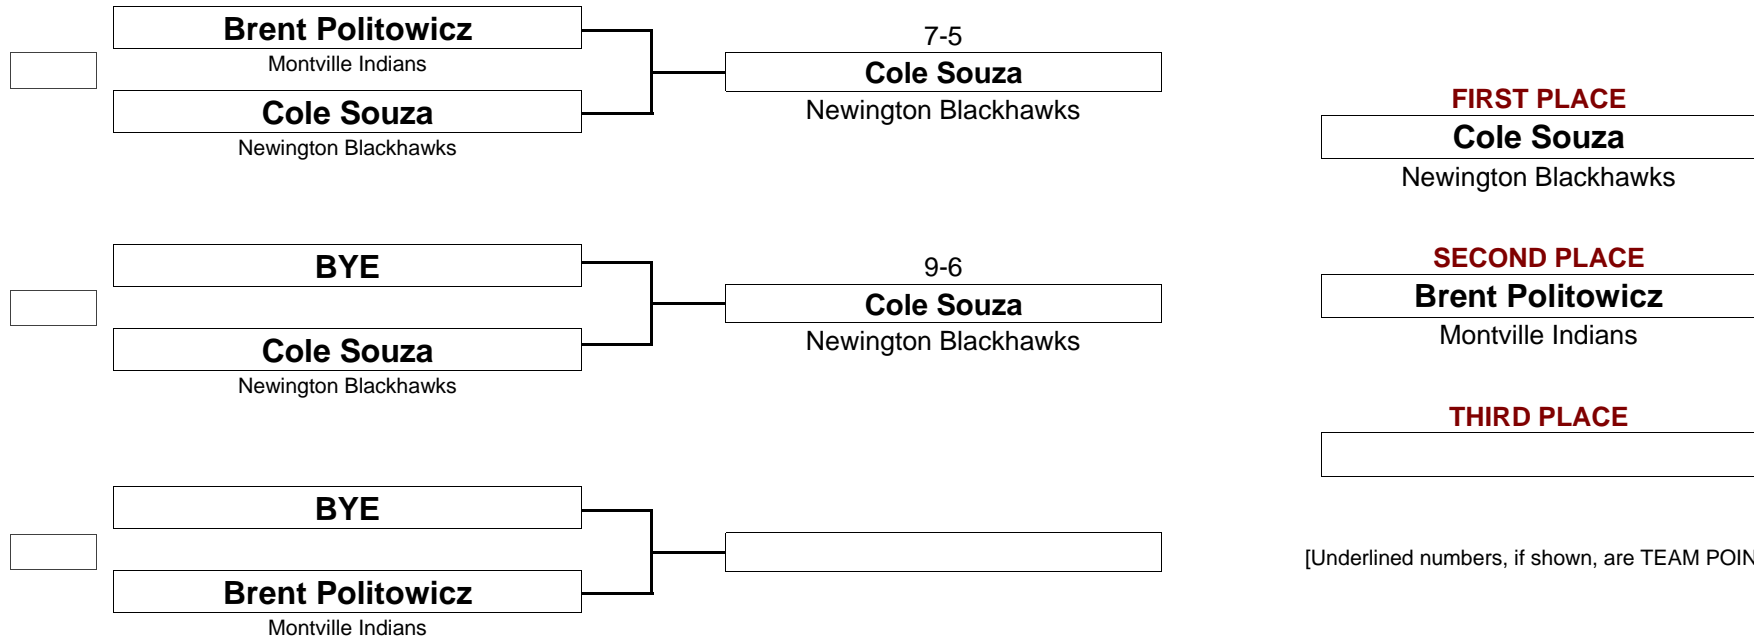

MIDGET
DIVISION

106.0 #
WEIGHT

Kids CT State Championship Mighty Mite, Bantam, Midget

February 27, 2005

THIS BRACKET IS WRESTLING A ROUND ROBIN FORMAT

[Underlined numbers, if shown, are TEAM POINTS]

Standings determined by number of wins, record against opponents (1st tie breaker), win points (2nd tie breaker), and margin of victory/time of pin (3rd tie breaker)

Team Scoring, if applicable, will use Place Points