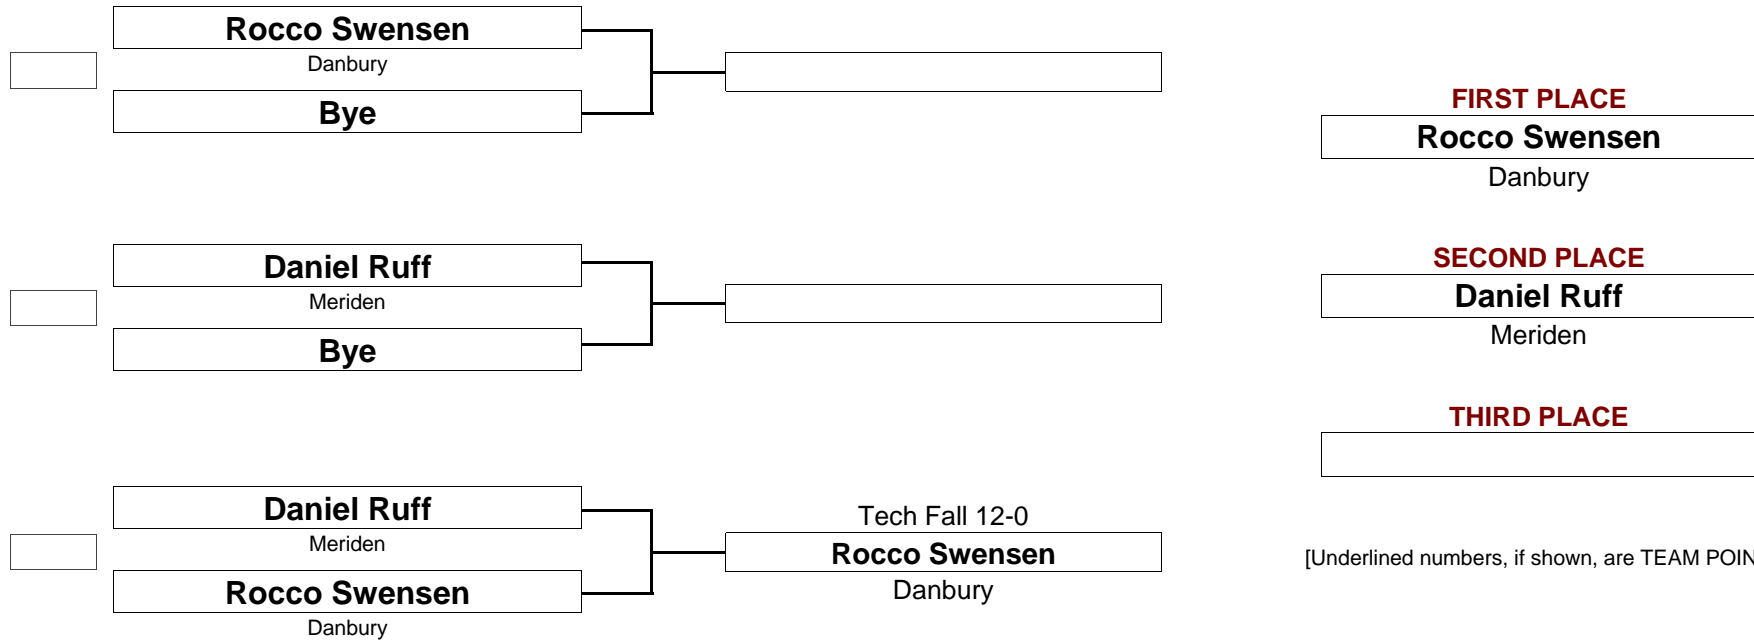

MIGHTY MITE
DIVISION

65.5 #
WEIGHT

Kids CT State Championship Mighty Mite, Bantam, Midget
February 27, 2005

THIS BRACKET IS WRESTLING A ROUND ROBIN FORMAT

Standings determined by number of wins, record against opponents (1st tie breaker), win points (2nd tie breaker), and margin of victory/time of pin (3rd tie breaker)

Team Scoring, if applicable, will use Place Points