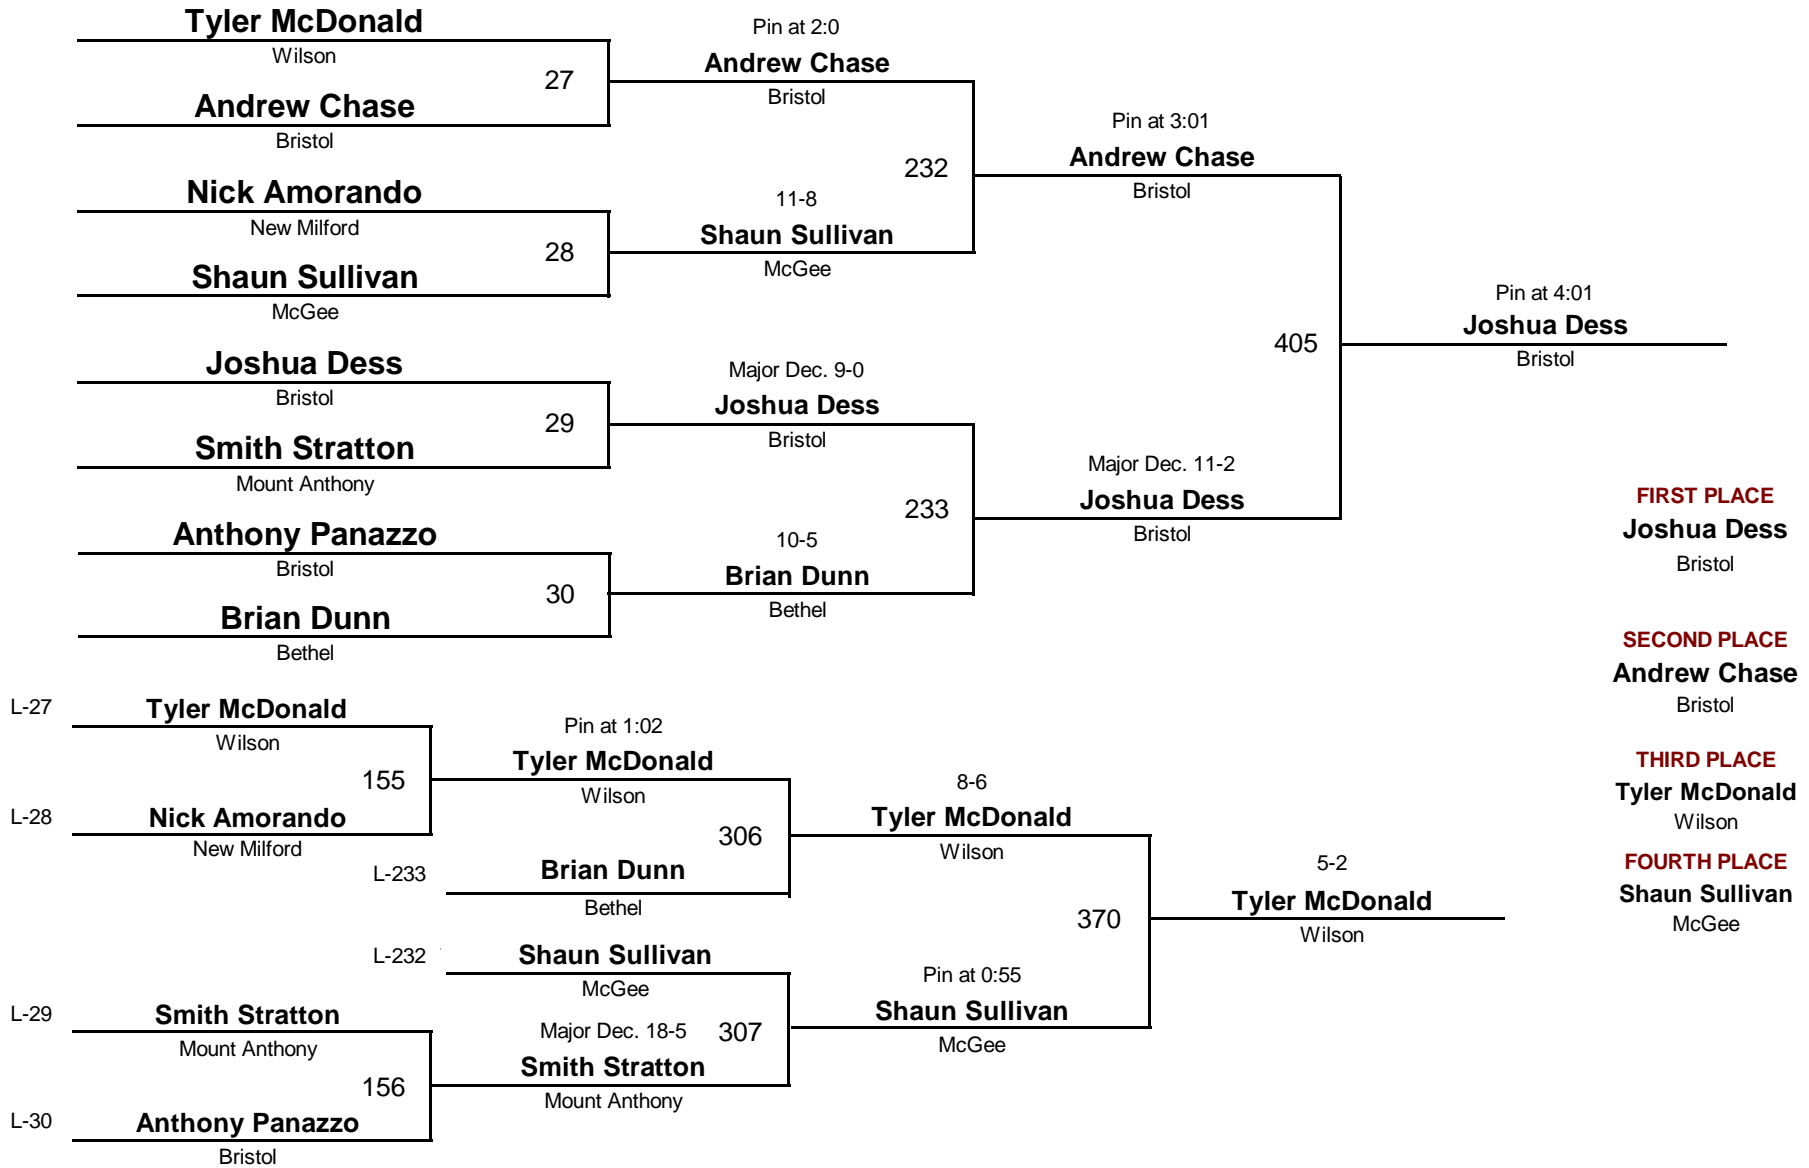

# 2006 McGee Wrestling Tournament

January 7, 2006