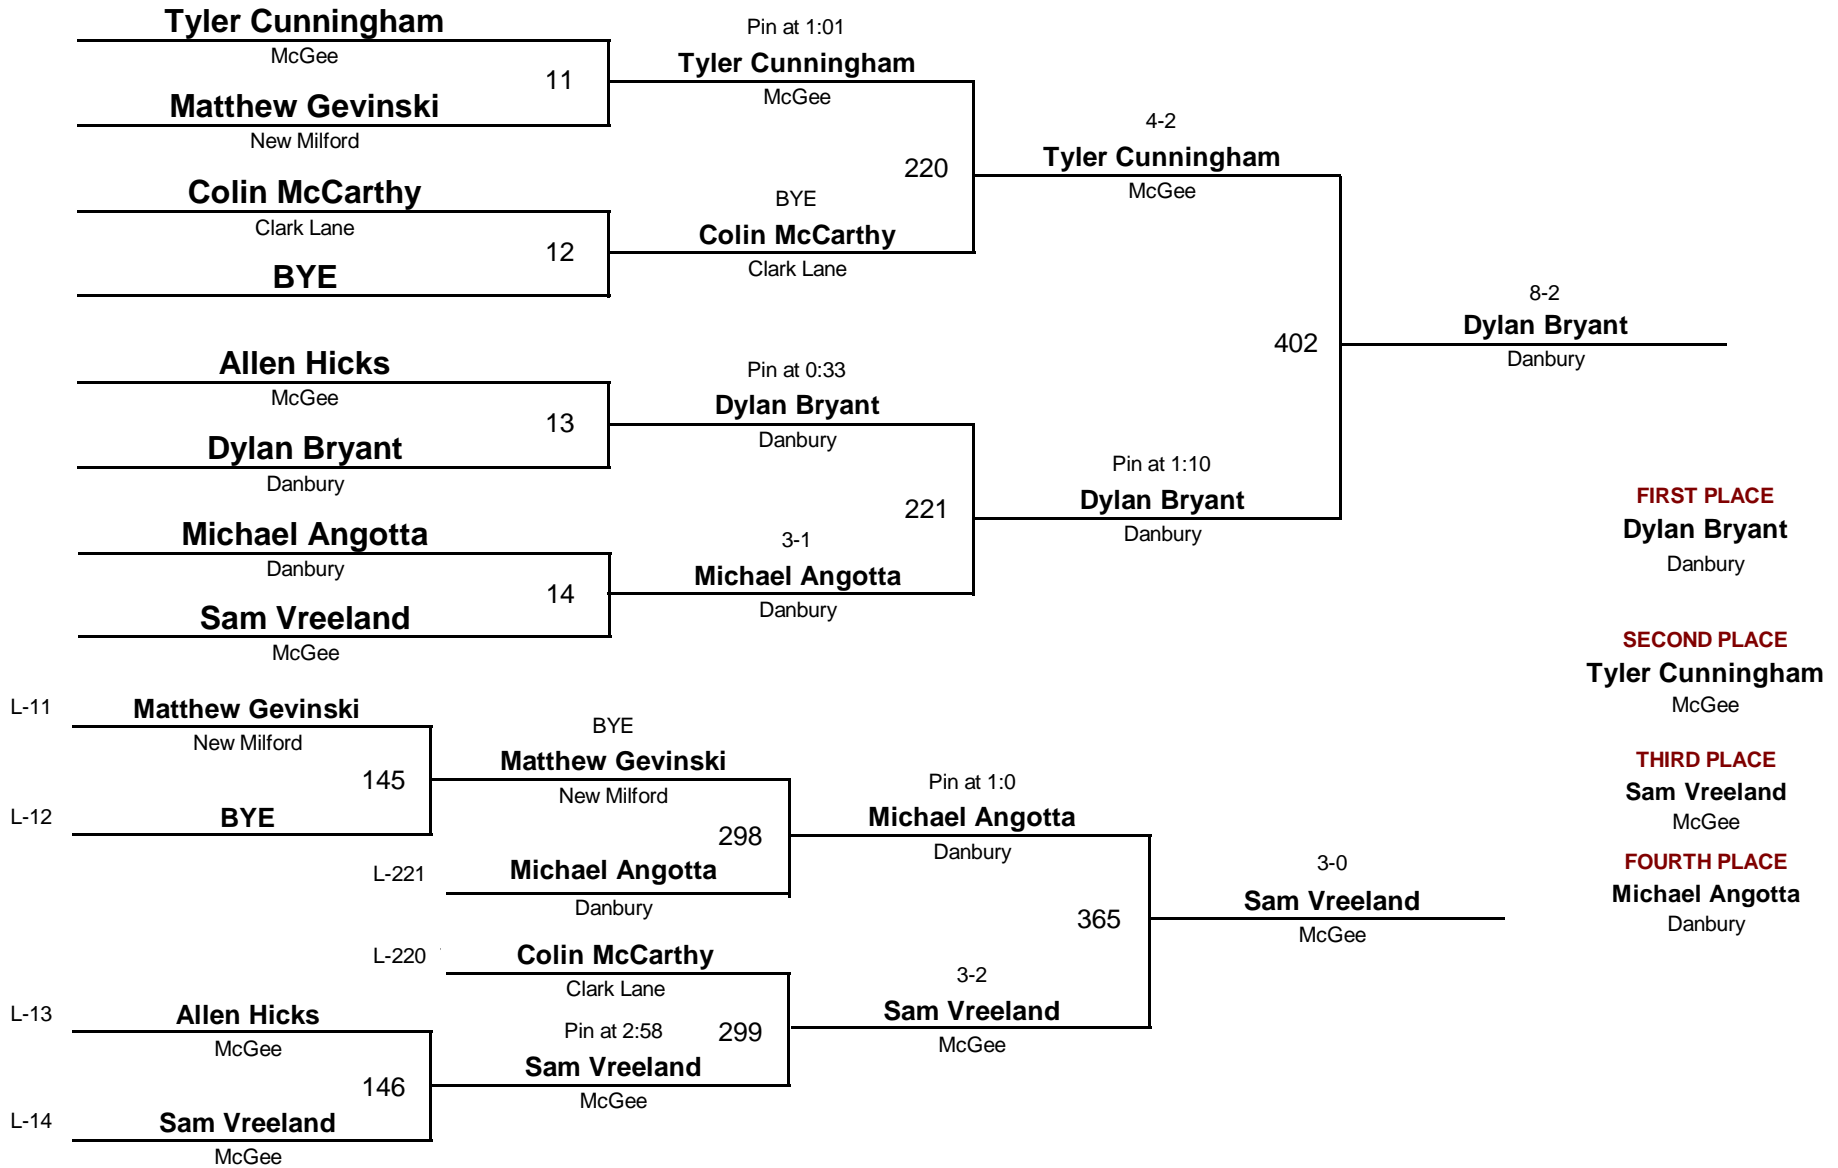

# 2006 McGee Wrestling Tournament

DIVISION

WEIGHT

January 7, 2006

**FIRST PLACE**  
Dylan Bryant  
Danbury

**SECOND PLACE**  
Tyler Cunningham  
McGee

**THIRD PLACE**  
Sam Vreeland  
McGee

**FOURTH PLACE**  
Michael Angotta  
Danbury