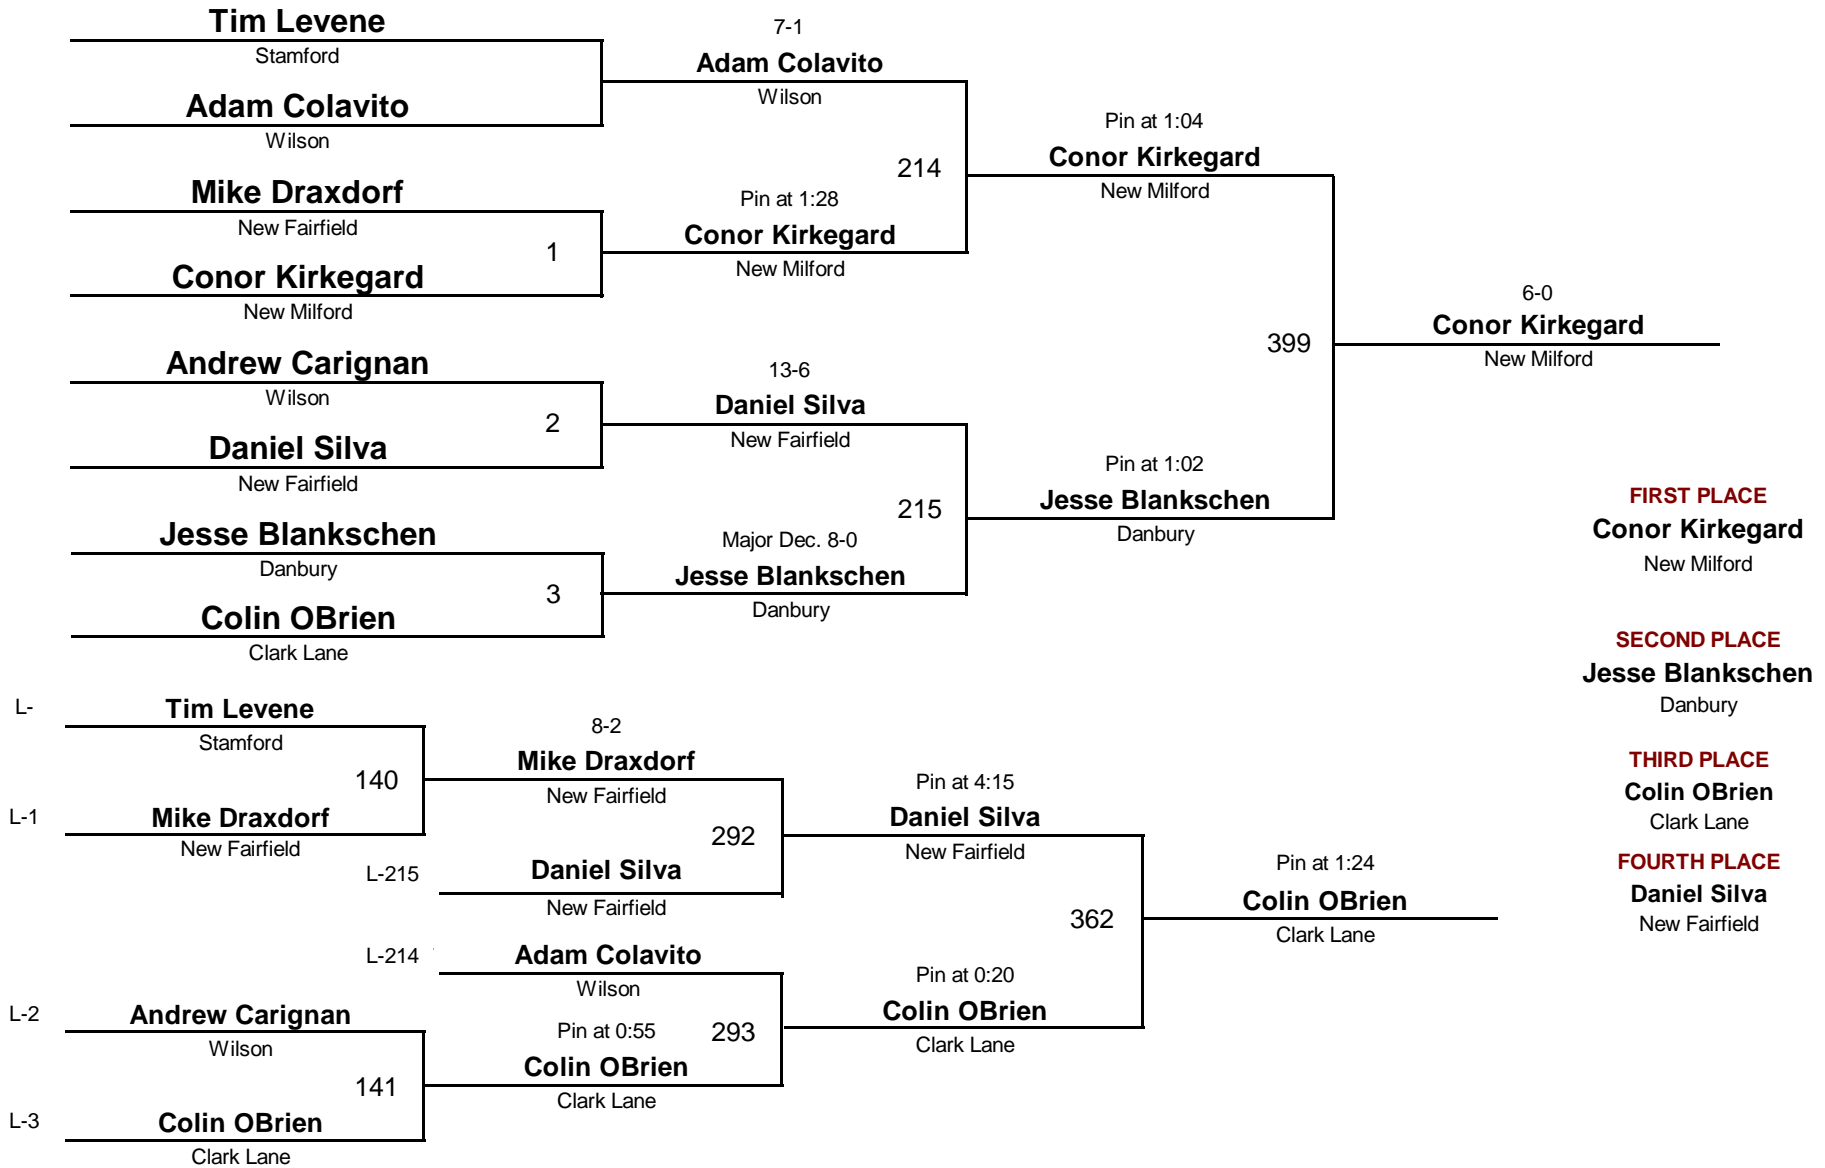

# 2006 McGee Wrestling Tournament

DIVISION

WEIGHT

January 7, 2006