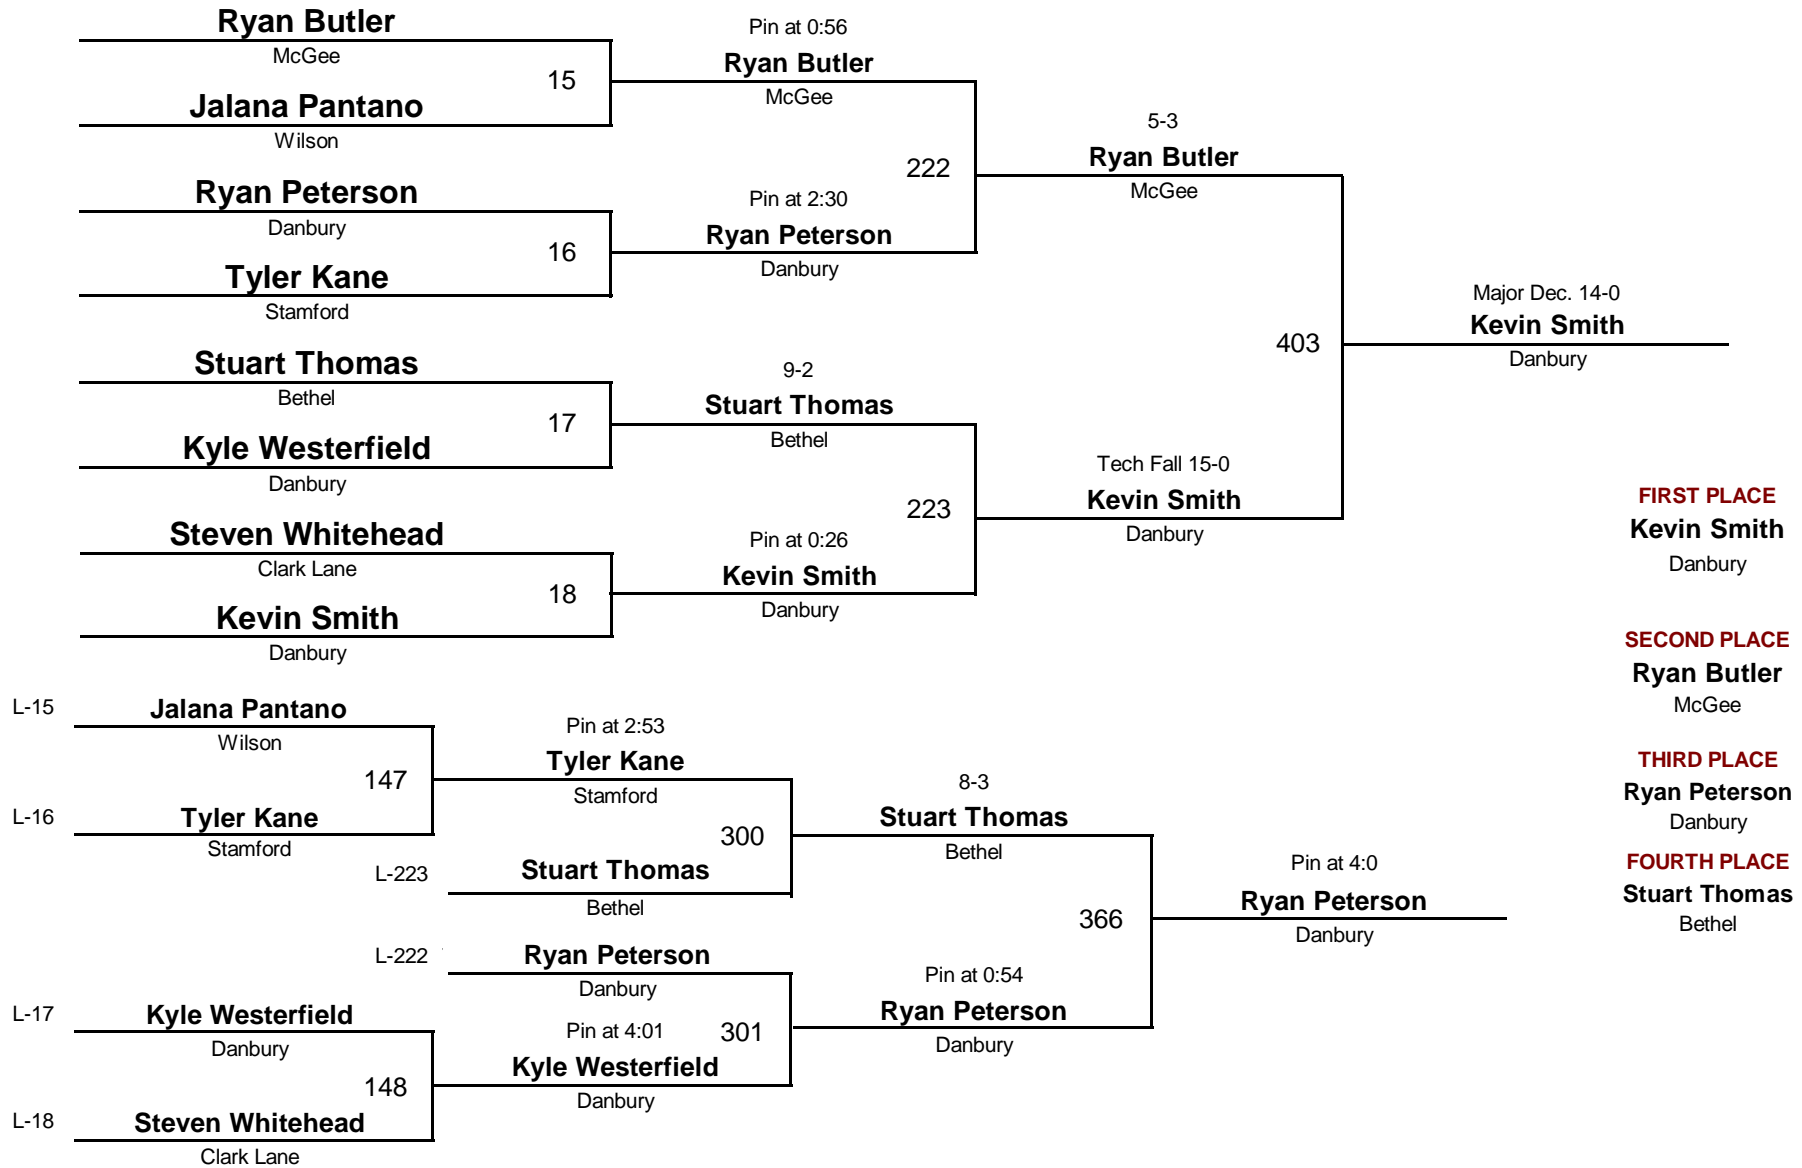

6TH GRADE

97.0 #

2006 McGee Wrestling Tournament

DIVISION

WEIGHT

January 7, 2006