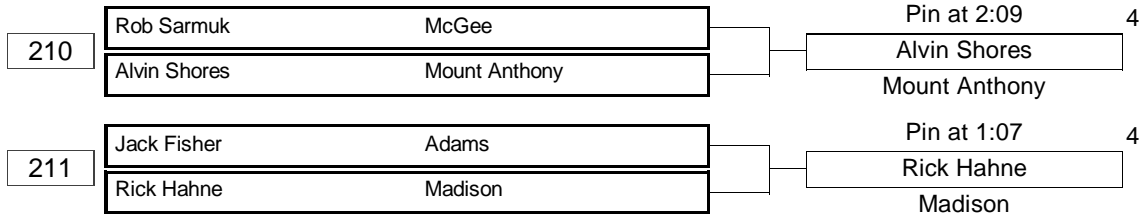

FIRST PLACE
Rick Hahne
Madison

SECOND PLACE
Jack Fisher
Adams

ROUND 2