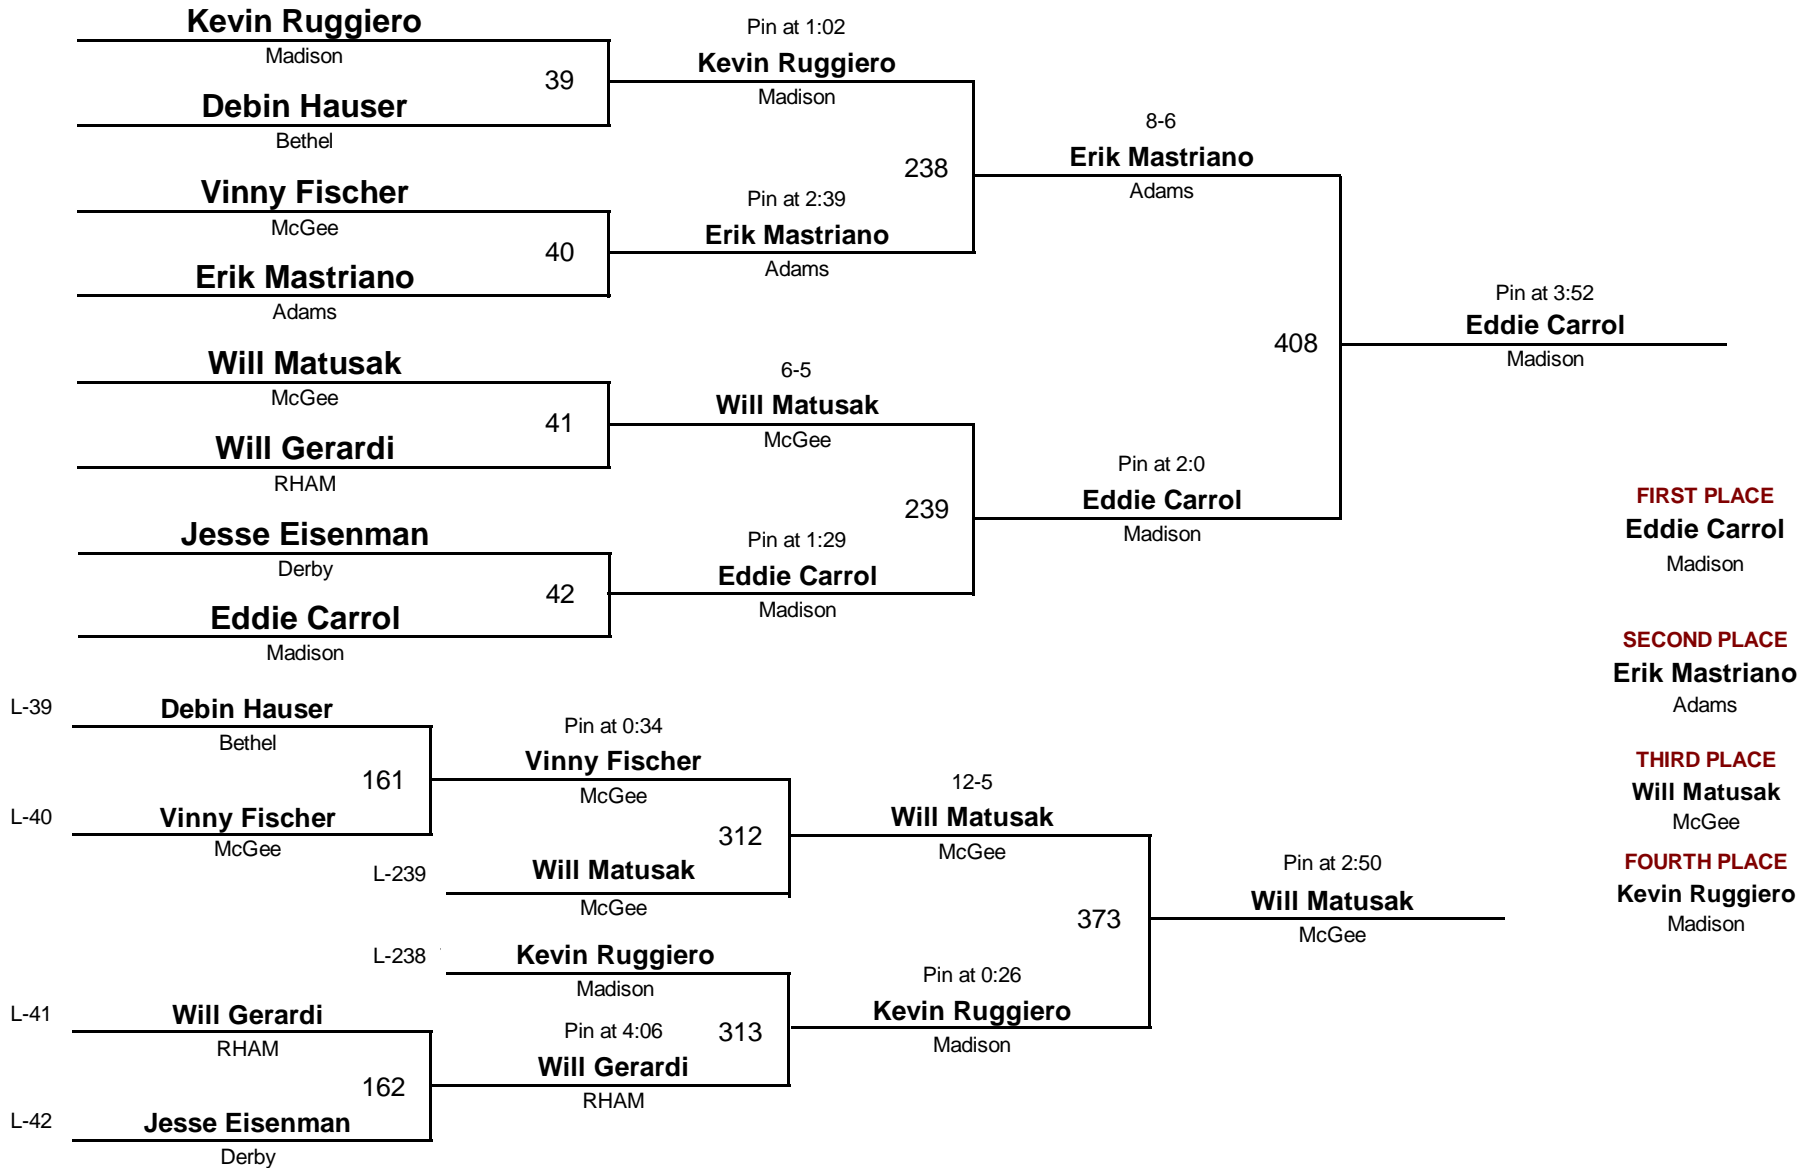

7&8 GRADE

87.0 #

2006 McGee Wrestling Tournament

DIVISION

WEIGHT

January 7, 2006