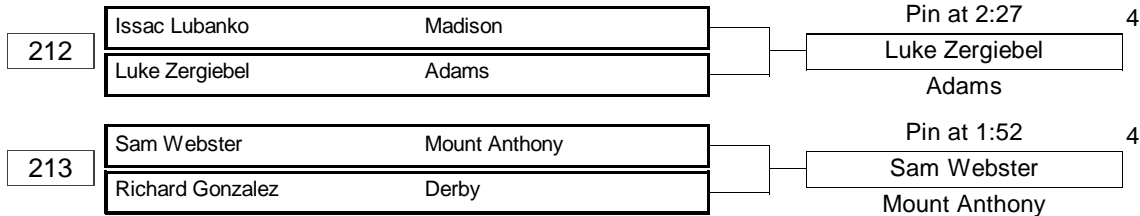

FIRST PLACE

Sam Webster
Mount Anthony

SECOND PLACE

Richard Gonzalez

ROUND 2