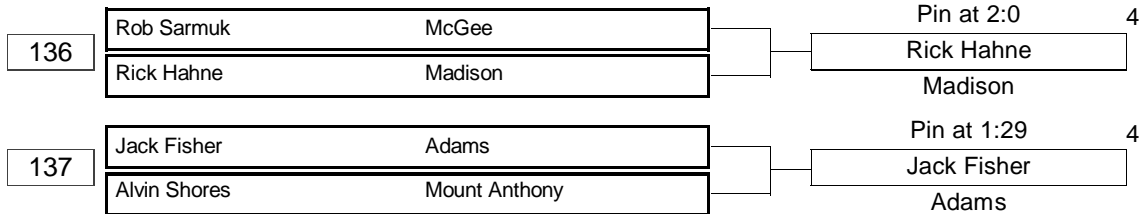

7&8 GRADE

DIVISION

190.0

WEIGHT

2006 McGee Wrestling Tournament

January 7, 2006

4-PERSON "ROUND ROBIN" FORMAT

Rob Sarmuk - McGee

Jack Fisher - Adams

Alvin Shores - Mount Anthony

Rick Hahne - Madison

Wins Pts

0 0

2 6

2 6

2 8

ROUND 1