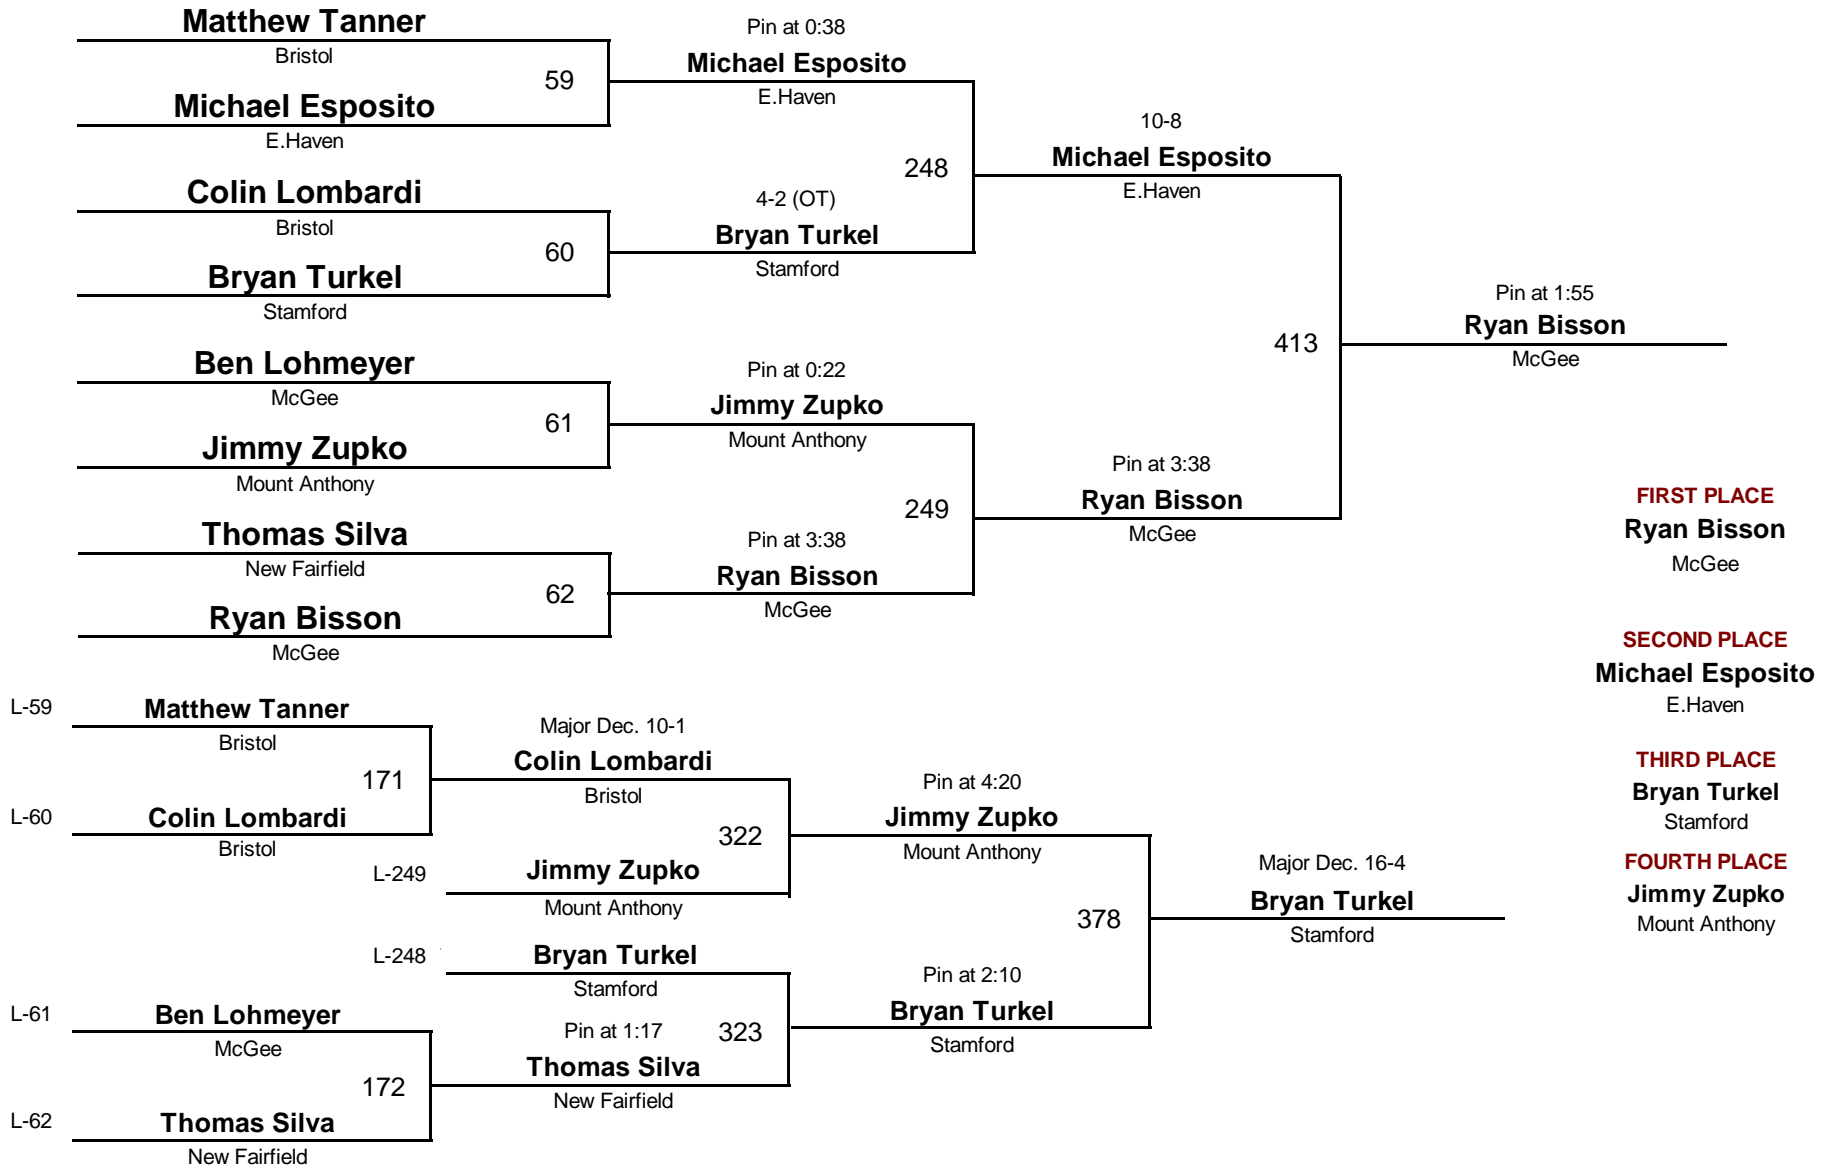

7&8 GRADE

100.0

2006 McGee Wrestling Tournament

DIVISION

WEIGHT

January 7, 2006