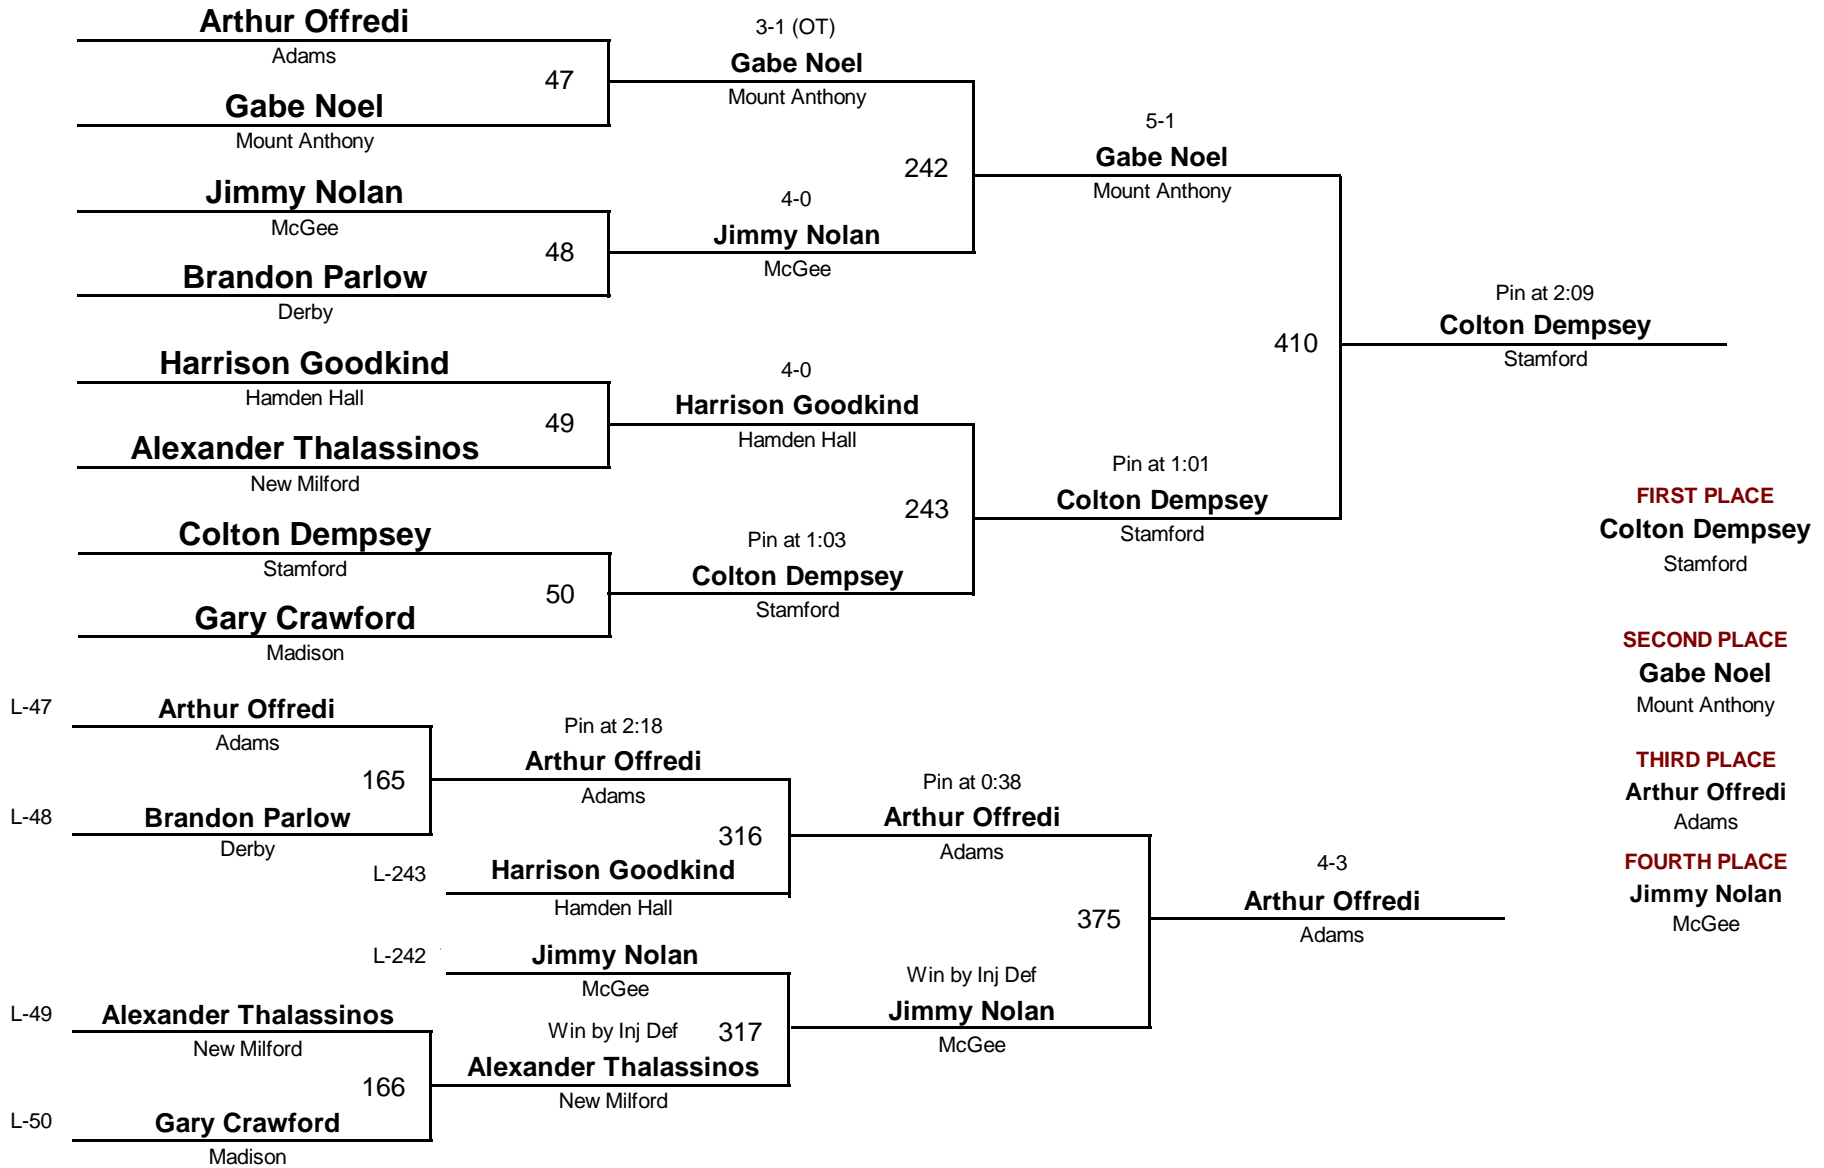

7&8 GRADE

94.0 #

2006 McGee Wrestling Tournament

DIVISION

WEIGHT

January 7, 2006