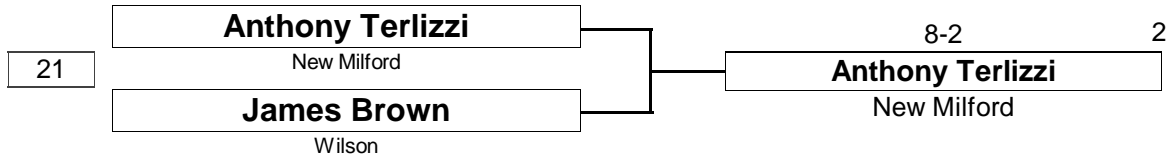

**2006 McGee Wrestling Tournament**

January 7, 2006

***THIS BRACKET IS WRESTLING A ROUND ROBIN FORMAT***

**FIRST PLACE**  
**Anthony Terlizzi**  
New Milford

**SECOND PLACE**  
**James Brown**  
Wilson

**THIRD PLACE**  
**Alex Chyra**  
McGee