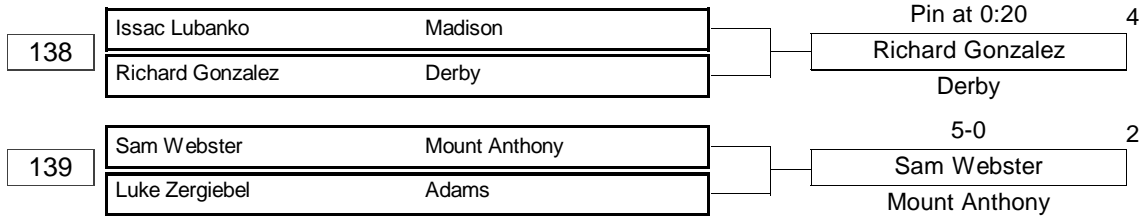

4-PERSON "ROUND ROBIN" FORMAT

Issac Lubanko - Madison

Sam Webster - Mount Anthony

Luke Zergiebel - Adams

Richard Gonzalez - Derby

Wins Pts

0 0

3 10

1 4

2 8

ROUND 1