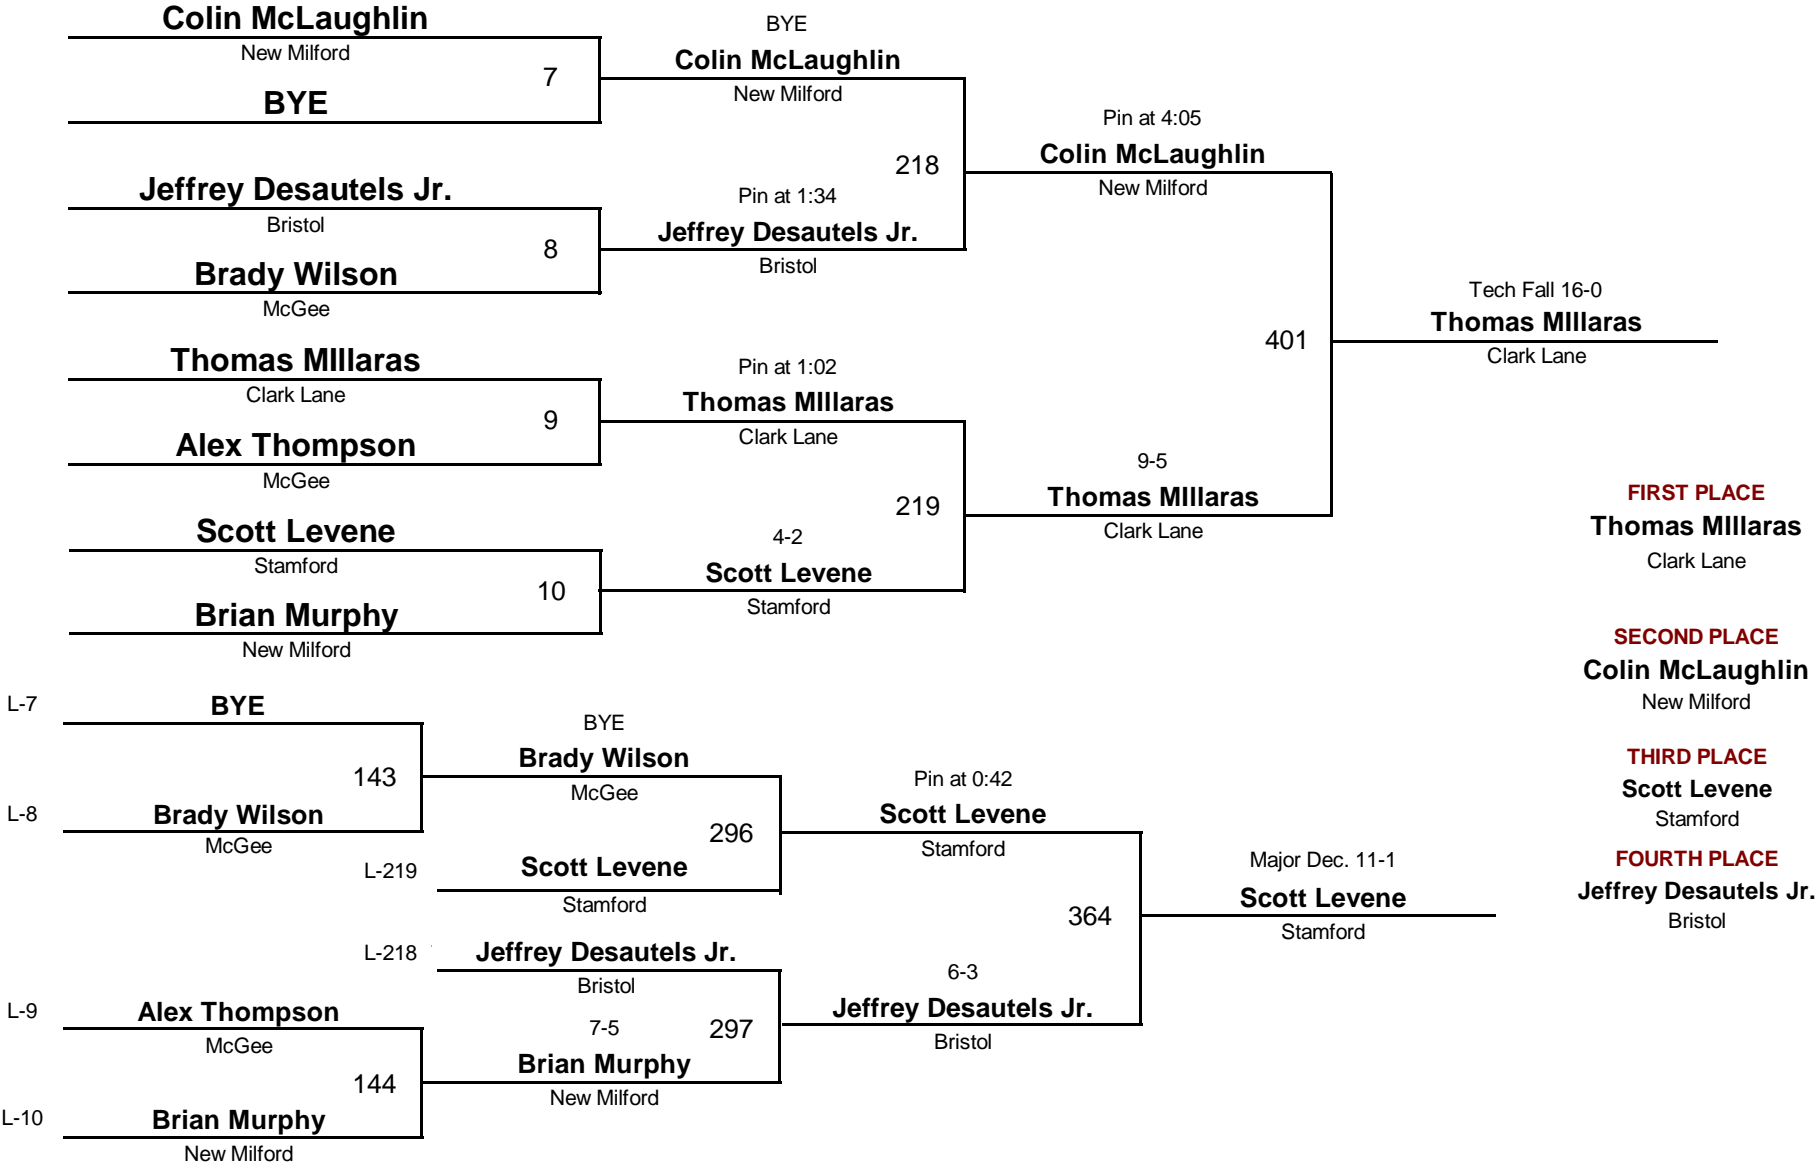

# 2006 McGee Wrestling Tournament

January 7, 2006

6TH GRADE

DIVISION

84.0 #

WEIGHT

2006 McGee Wrestling Tournament

January 7, 2006