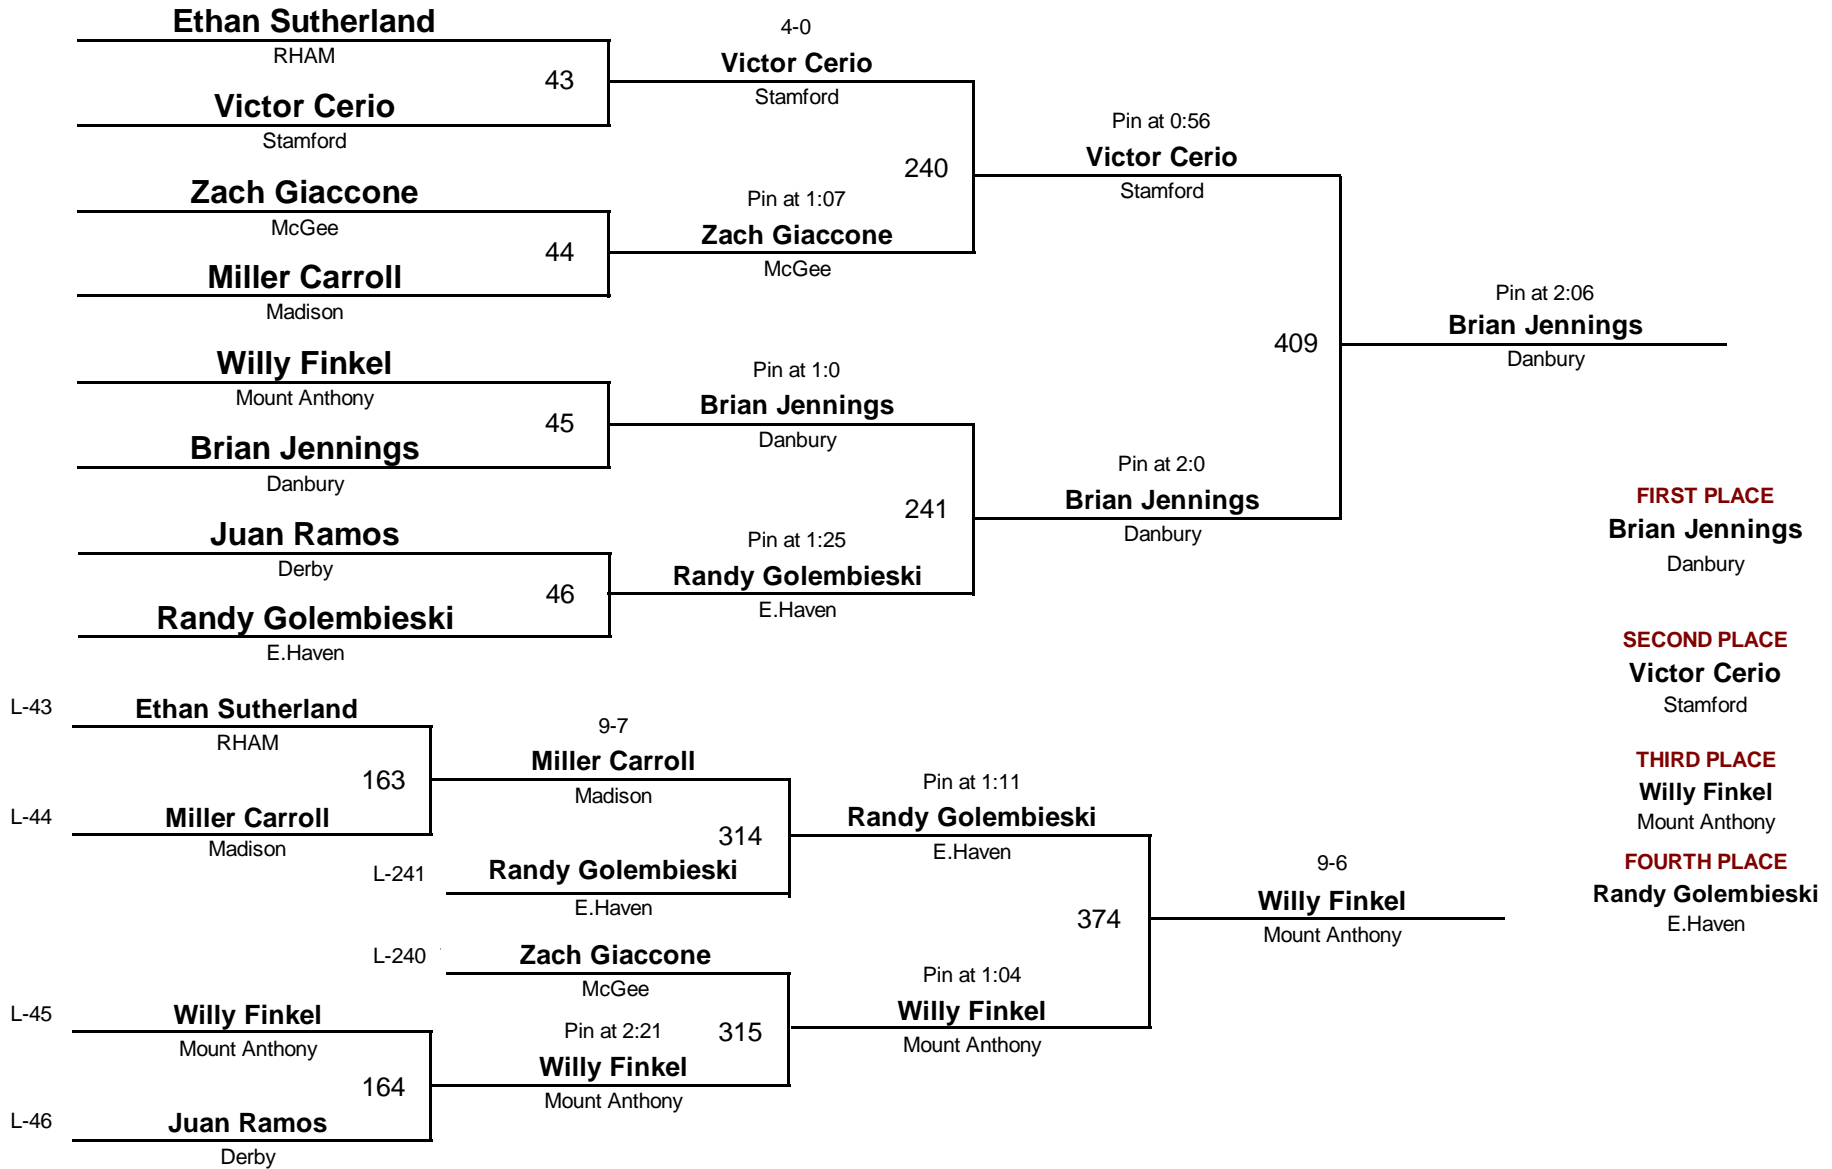

# 2006 McGee Wrestling Tournament

January 7, 2006