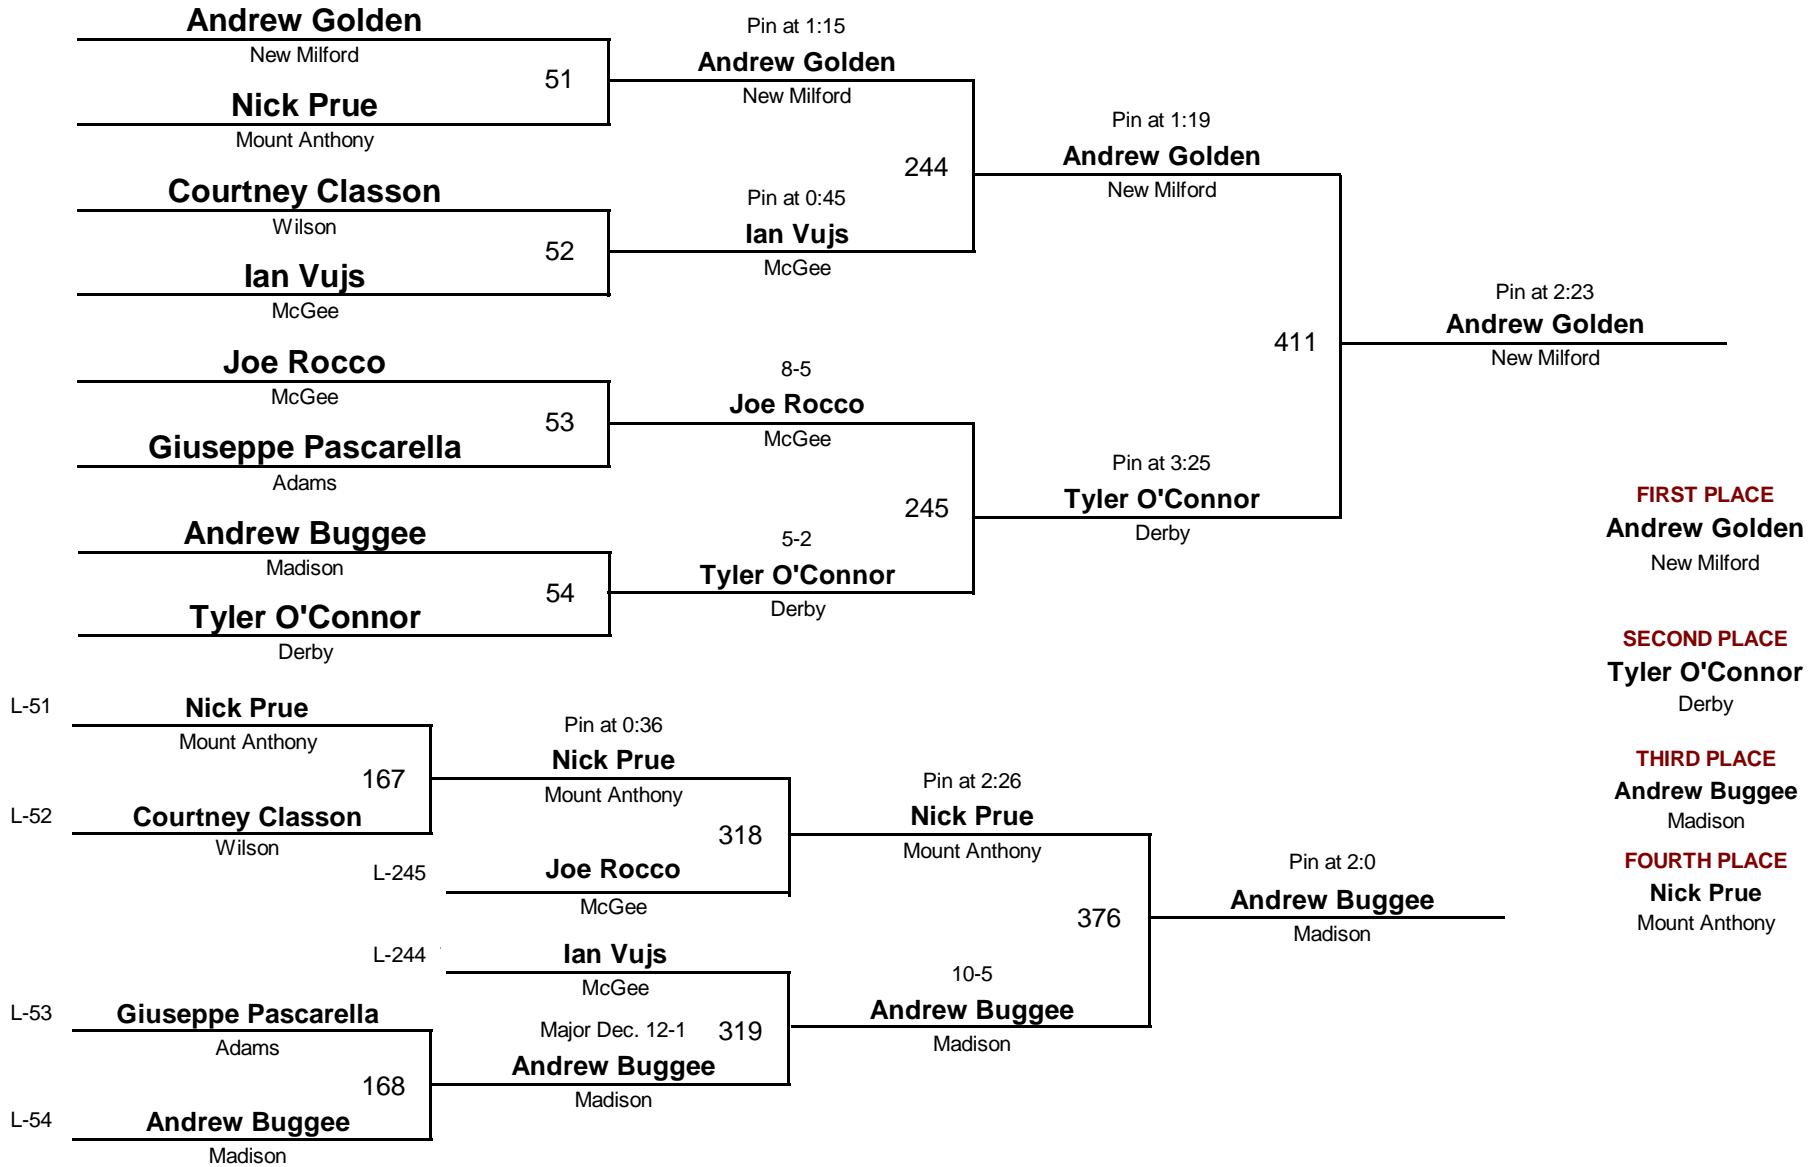

7&8 GRADE

97.0 #

2006 McGee Wrestling Tournament

DIVISION

WEIGHT

January 7, 2006