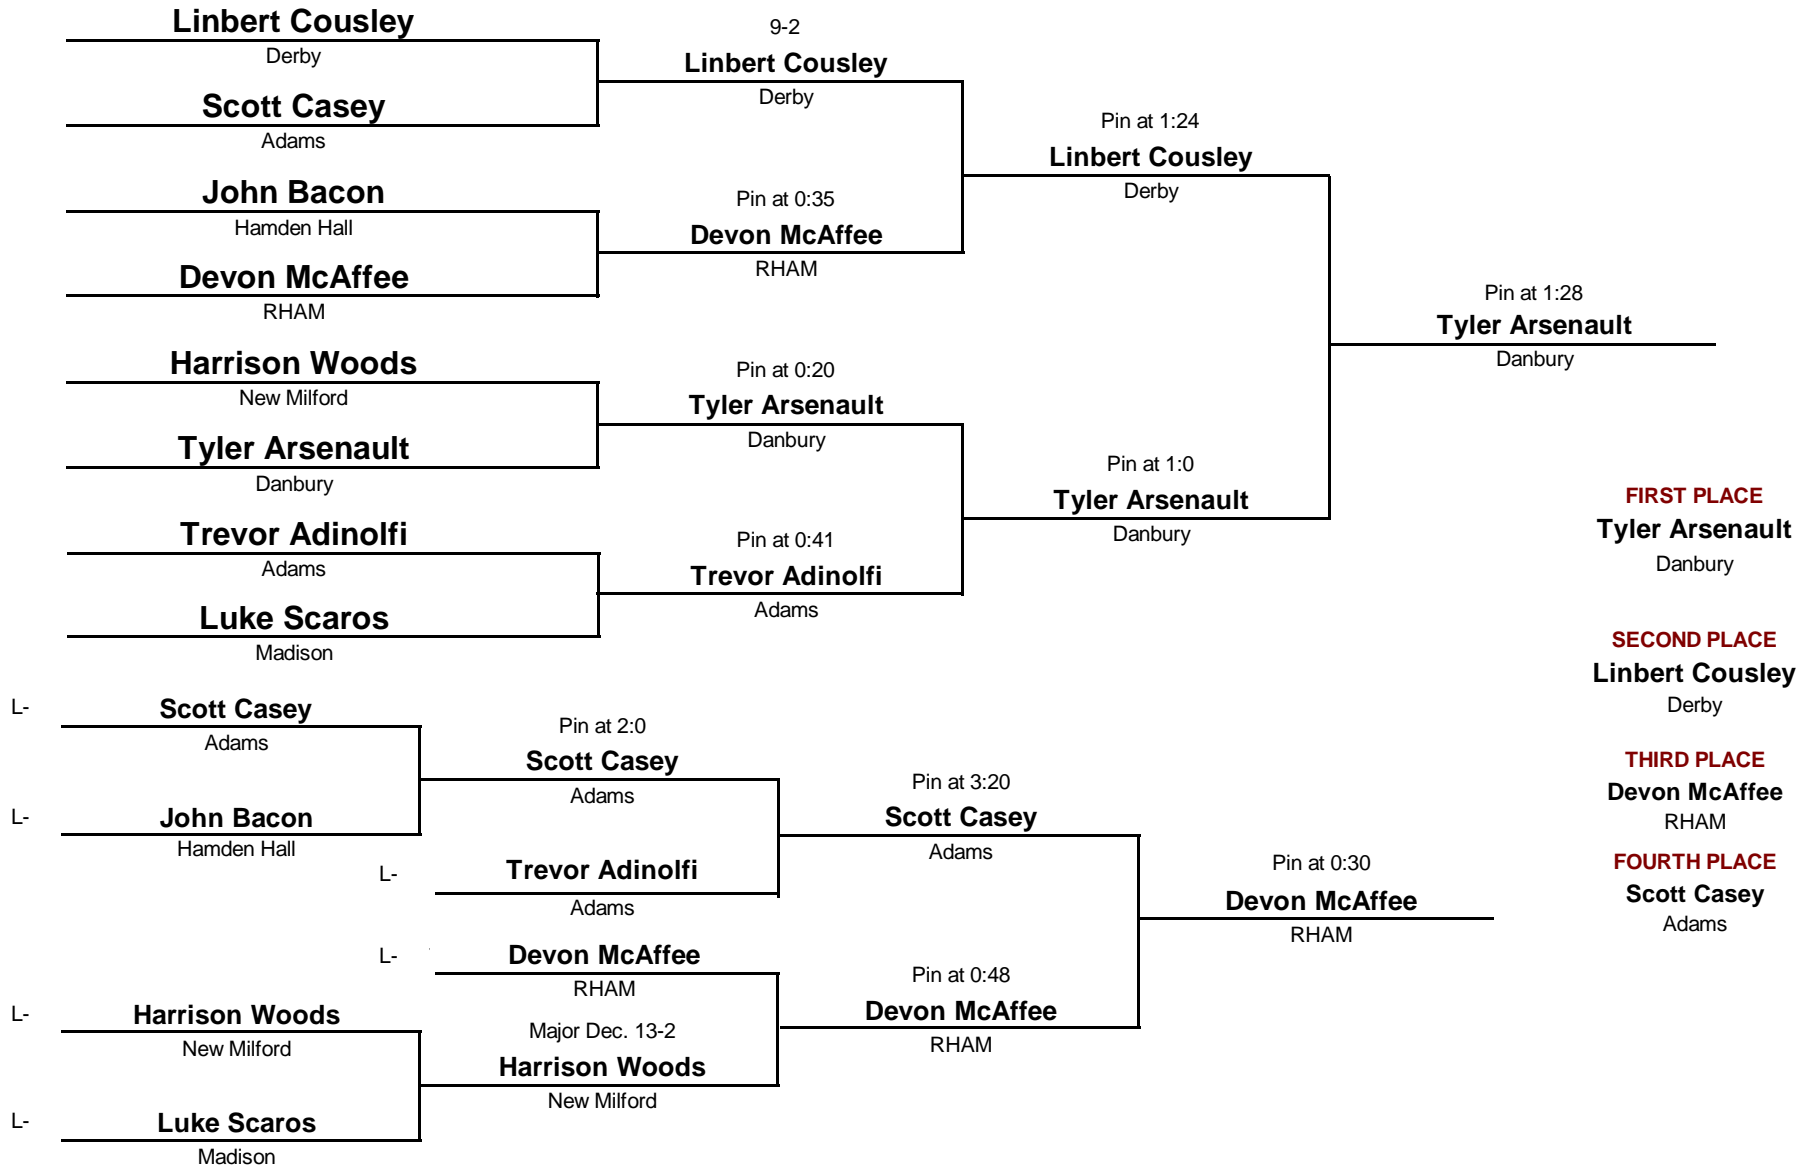

7&8 GRADE

103.0

2006 McGee Wrestling Tournament

DIVISION

WEIGHT

January 7, 2006