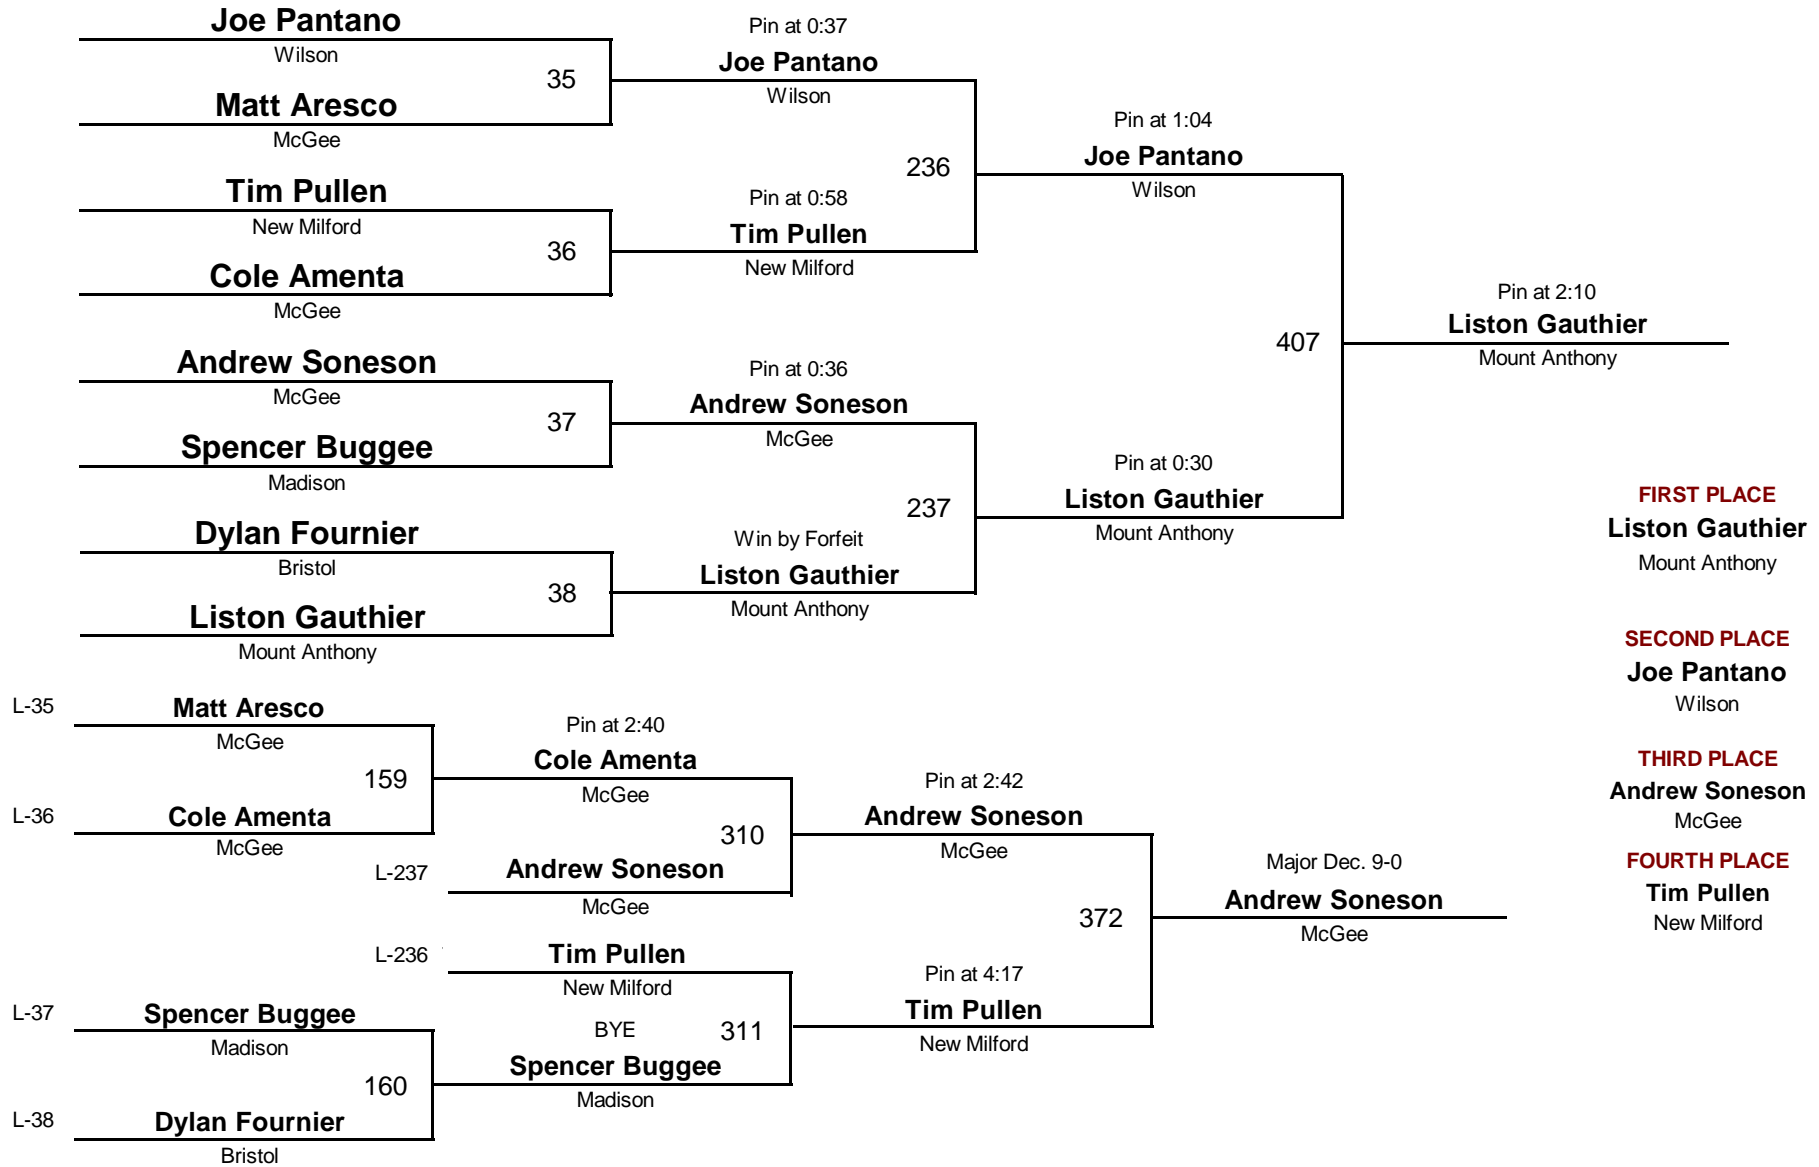

7&8 GRADE

84.0 #

2006 McGee Wrestling Tournament

DIVISION

WEIGHT

January 7, 2006