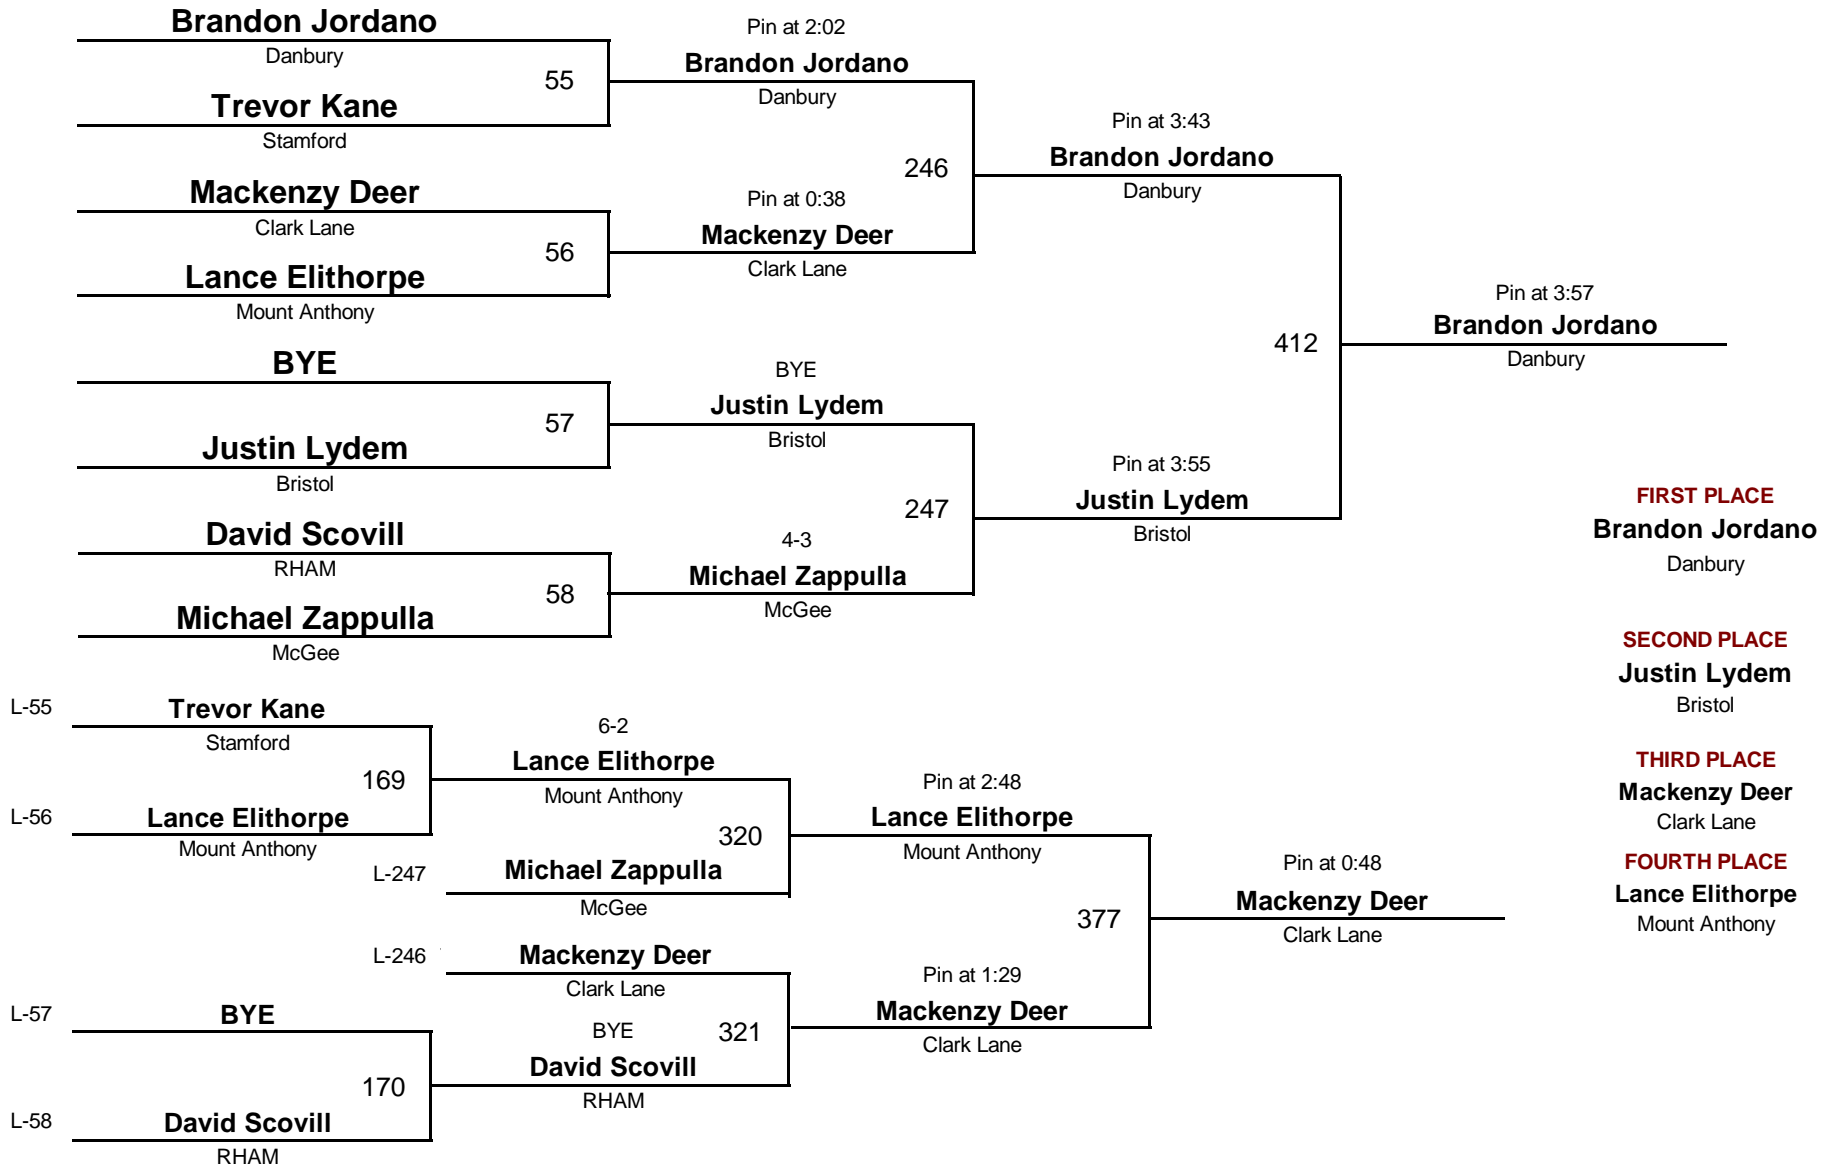

7&8 GRADE

DIVISION

98.0

WEIGHT

2006 McGee Wrestling Tournament

January 7, 2006