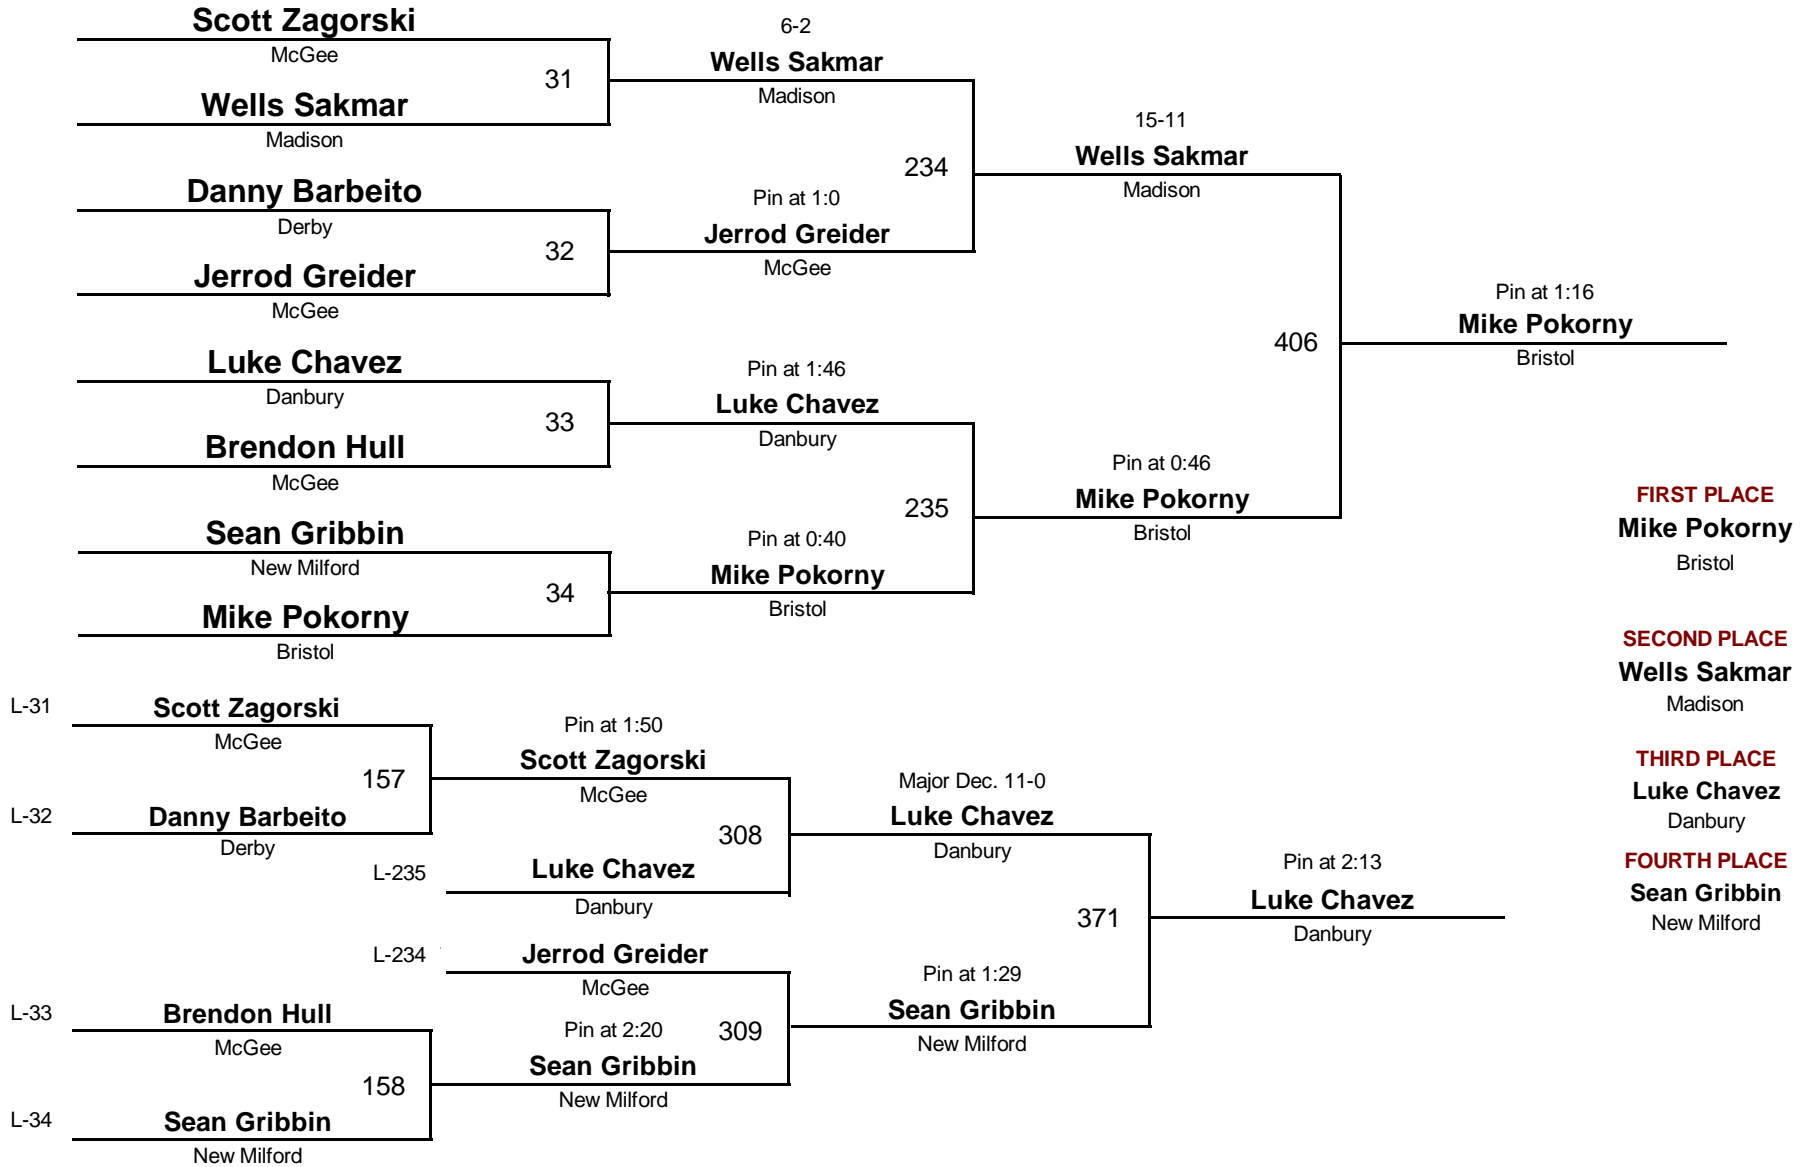

7&8 GRADE

80.0 #

2006 McGee Wrestling Tournament

DIVISION

WEIGHT

January 7, 2006