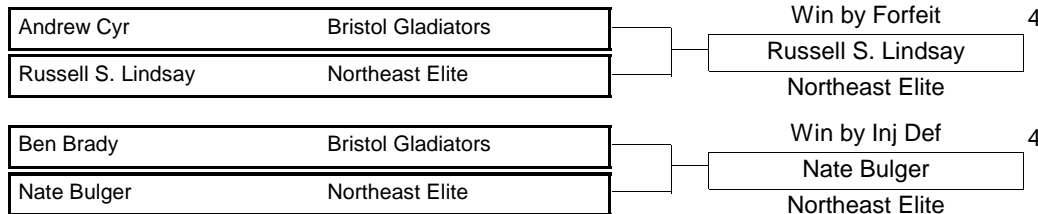

**0 0**

**2 6**

**ROUND 1**

**FIRST PLACE**  
**Russell S. Lindsay**  
Northeast Elite

**SECOND PLACE**  
**Nate Bulger**  
Northeast Elite

**ROUND 2**

**THIRD PLACE**  
**Andrew Cyr**  
Bristol Gladiators

**FOURTH PLACE**  
**Ben Brady**  
Bristol Gladiators

**ROUND 3**