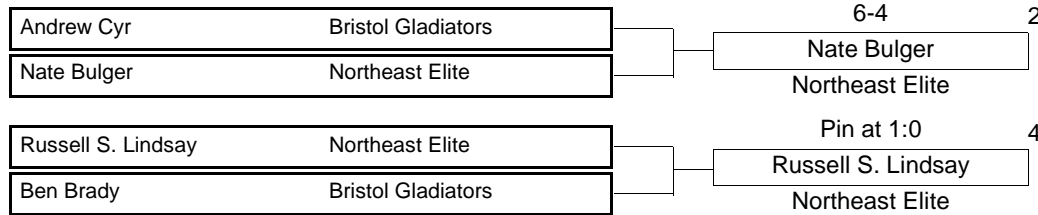

(Everyone Wrestles 3 Matches)

**Andrew Cyr - Bristol Gladiators**

**Russell S. Lindsay - Northeast Elite**

**Ben Brady - Bristol Gladiators**

**Nate Bulger - Northeast Elite**

**Wins Pts**

**1 4**

**3 12**

**0 0**

**2 6**

**ROUND 1**

**FIRST PLACE**  
**Russell S. Lindsay**  
Northeast Elite

**SECOND PLACE**  
**Nate Bulger**  
Northeast Elite

**ROUND 2**

**THIRD PLACE**  
**Andrew Cyr**  
Bristol Gladiators

**FOURTH PLACE**  
**Ben Brady**  
Bristol Gladiators

**ROUND 3**