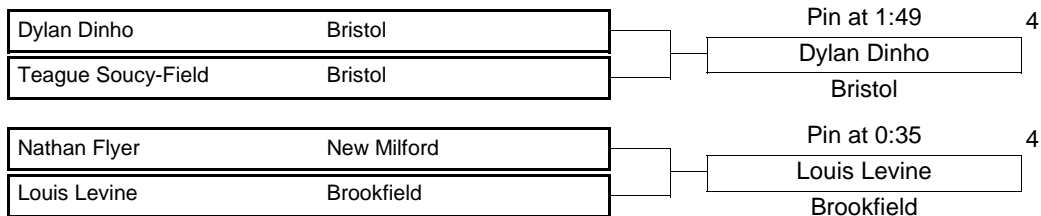

FIRST PLACE
Dylan Dinho
Bristol

SECOND PLACE
Teague Soucy-Field
Bristol

ROUND 2