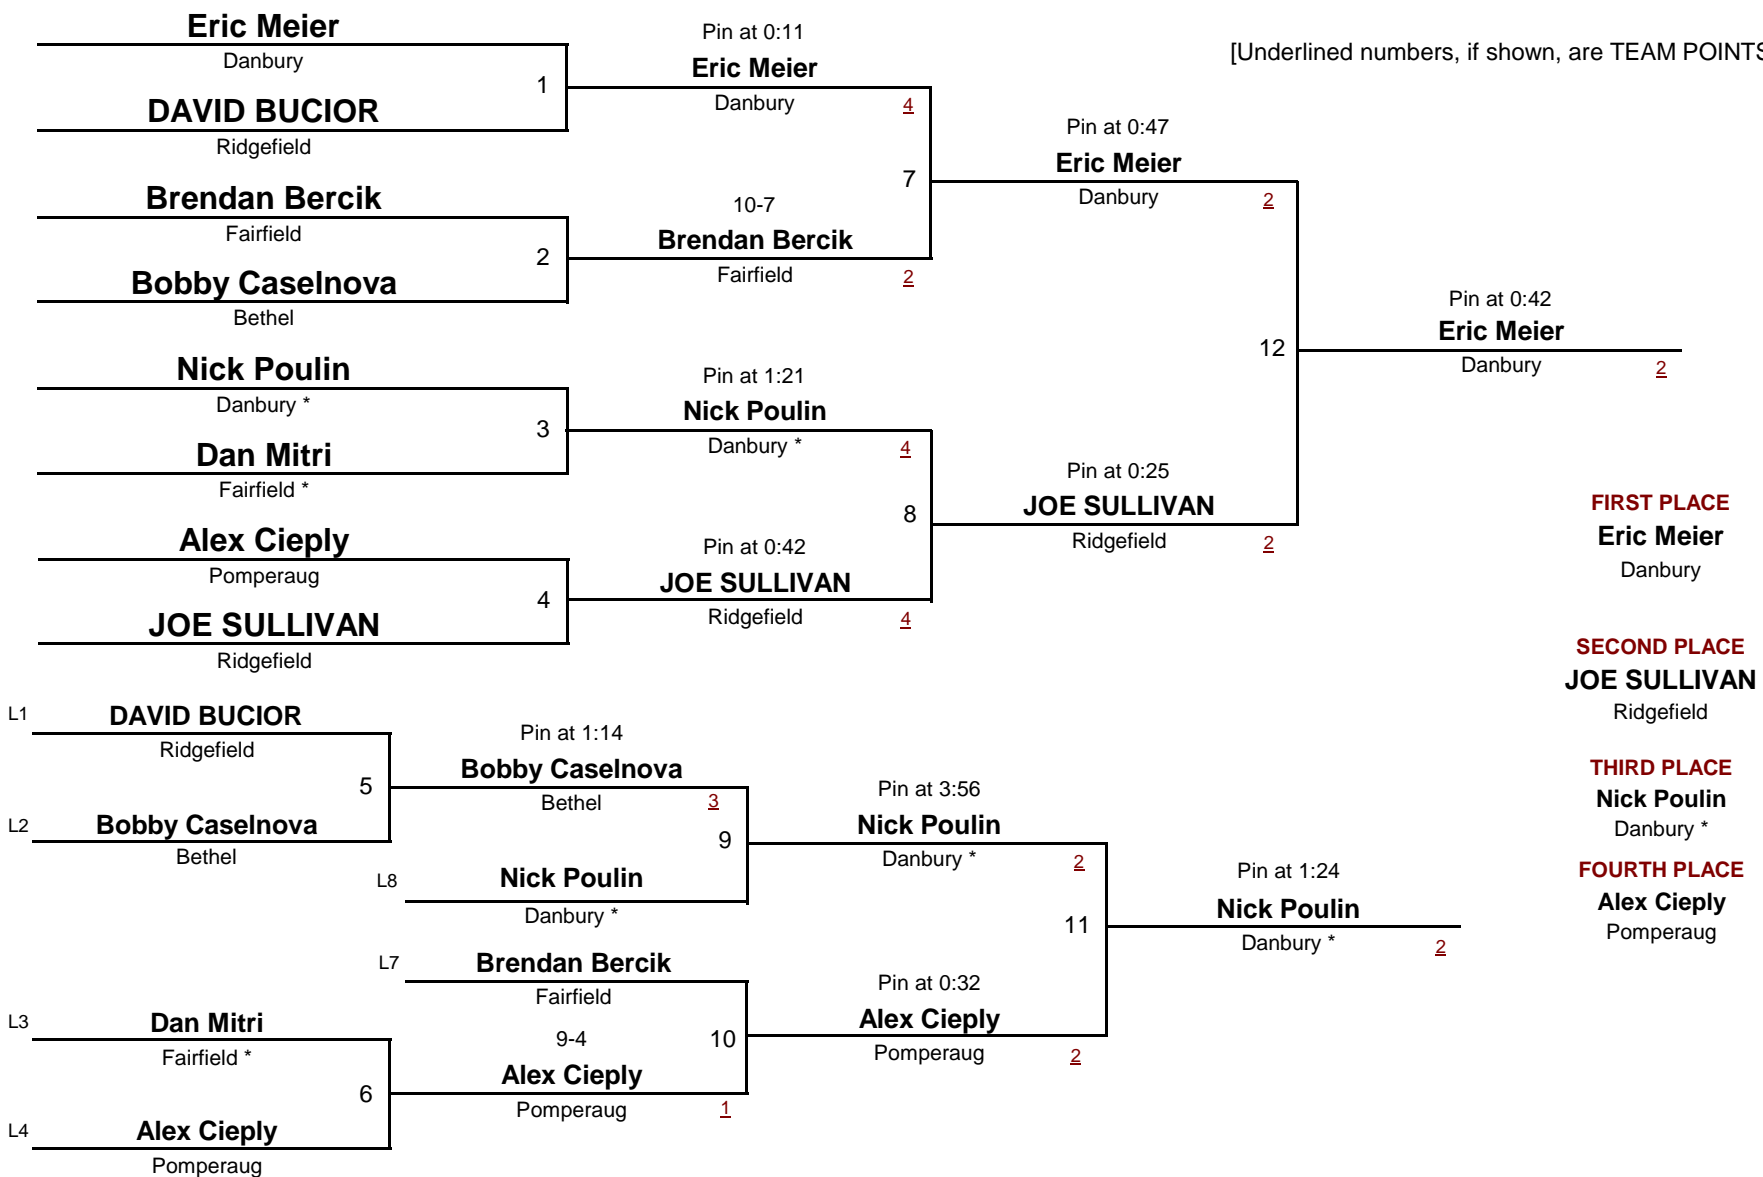

MIDDLE SCHOOL

153.9

Western CT Middle School Wrestling Championship

DIVISION

WEIGHT

January 29, 2006

[Underlined numbers, if shown, are TEAM POINTS]