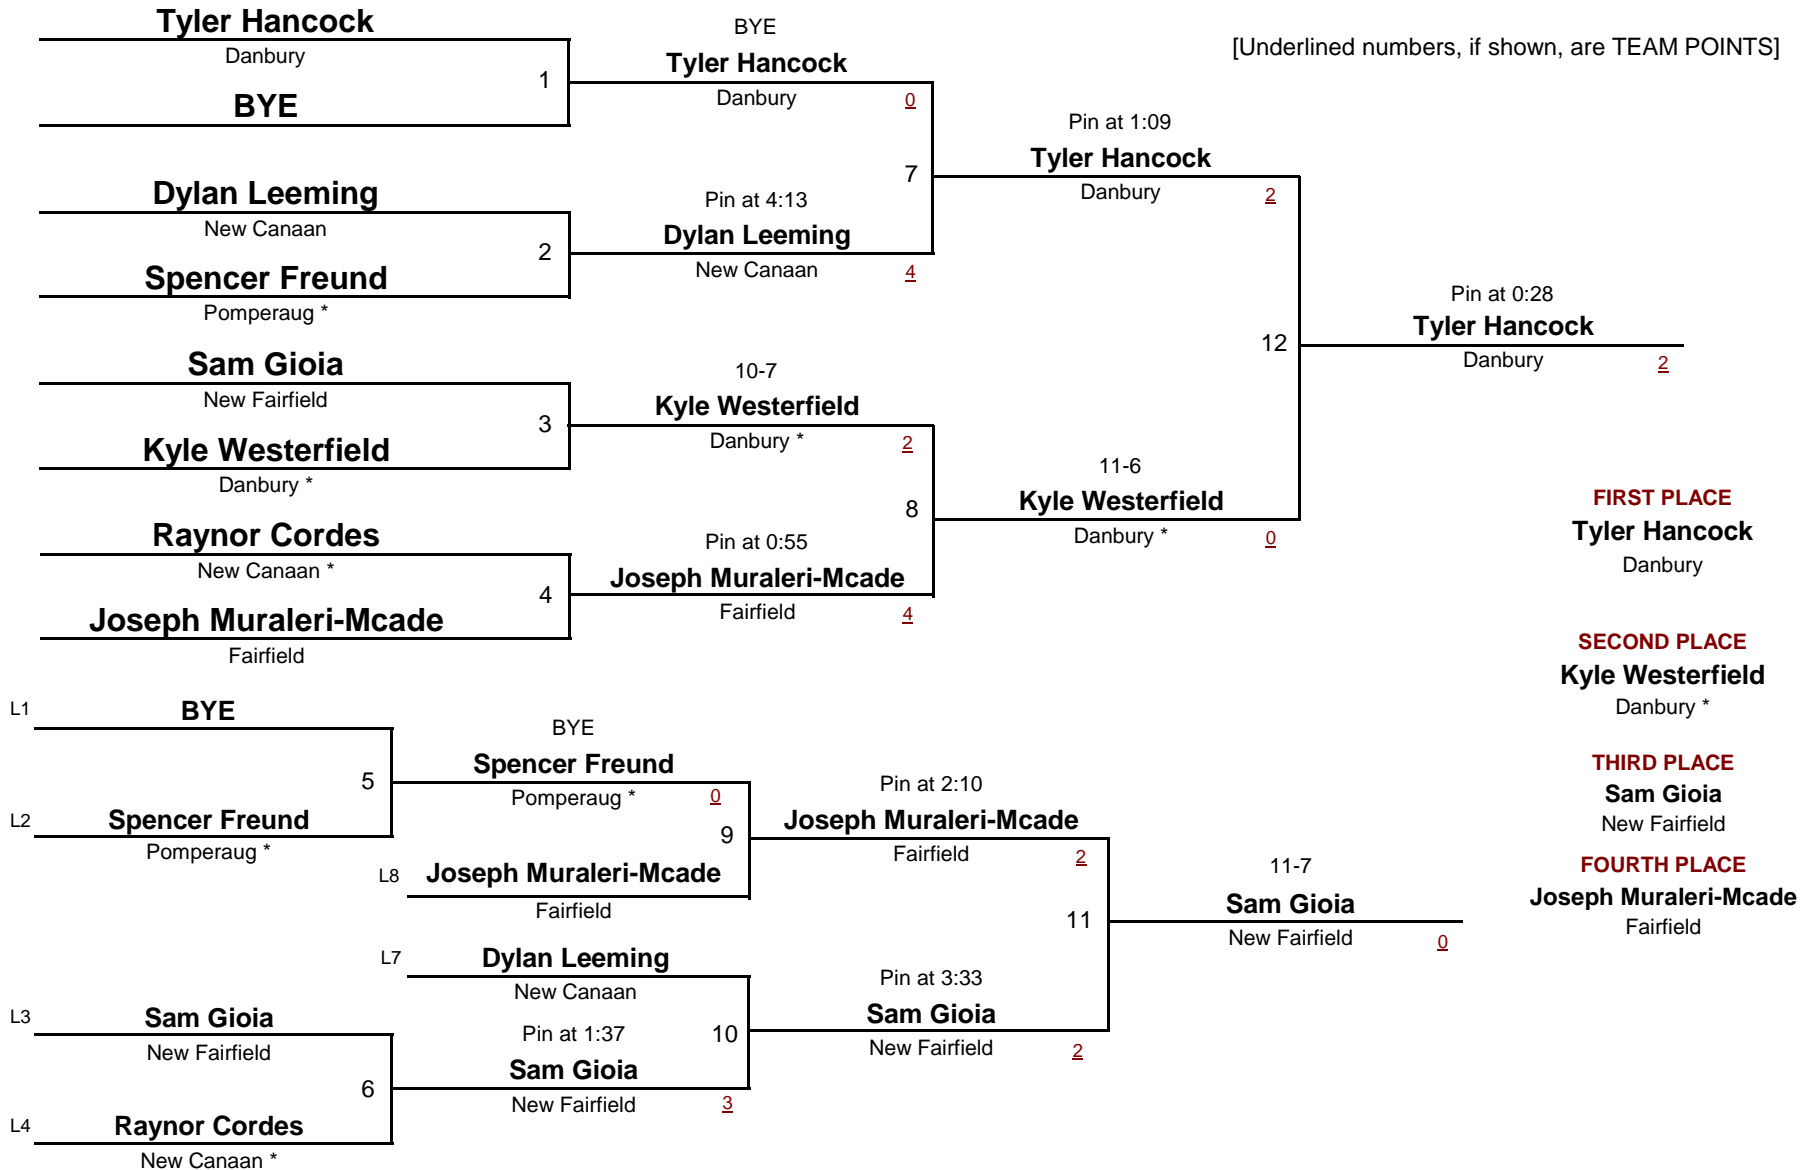

NOVICE

DIVISION

104.7

WEIGHT

Western CT Middle School Wrestling Championship

January 29, 2006

[Underlined numbers, if shown, are TEAM POINTS]