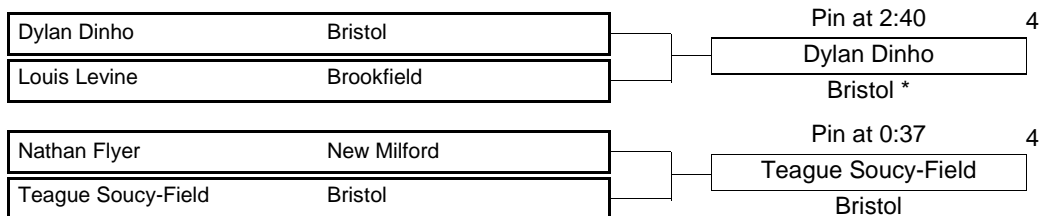

NOVICE

DIVISION

61.5

WEIGHT

Western CT Middle School Wrestling Championship

January 29, 2006

4-PERSON "ROUND ROBIN" FORMAT

Dylan Dinho - Bristol
Nathan Flyer - New Milford
Teague Soucy-Field - Bristol
Louis Levine - Brookfield

Wins	Pts
3	12
0	0
2	6
1	4

ROUND 1