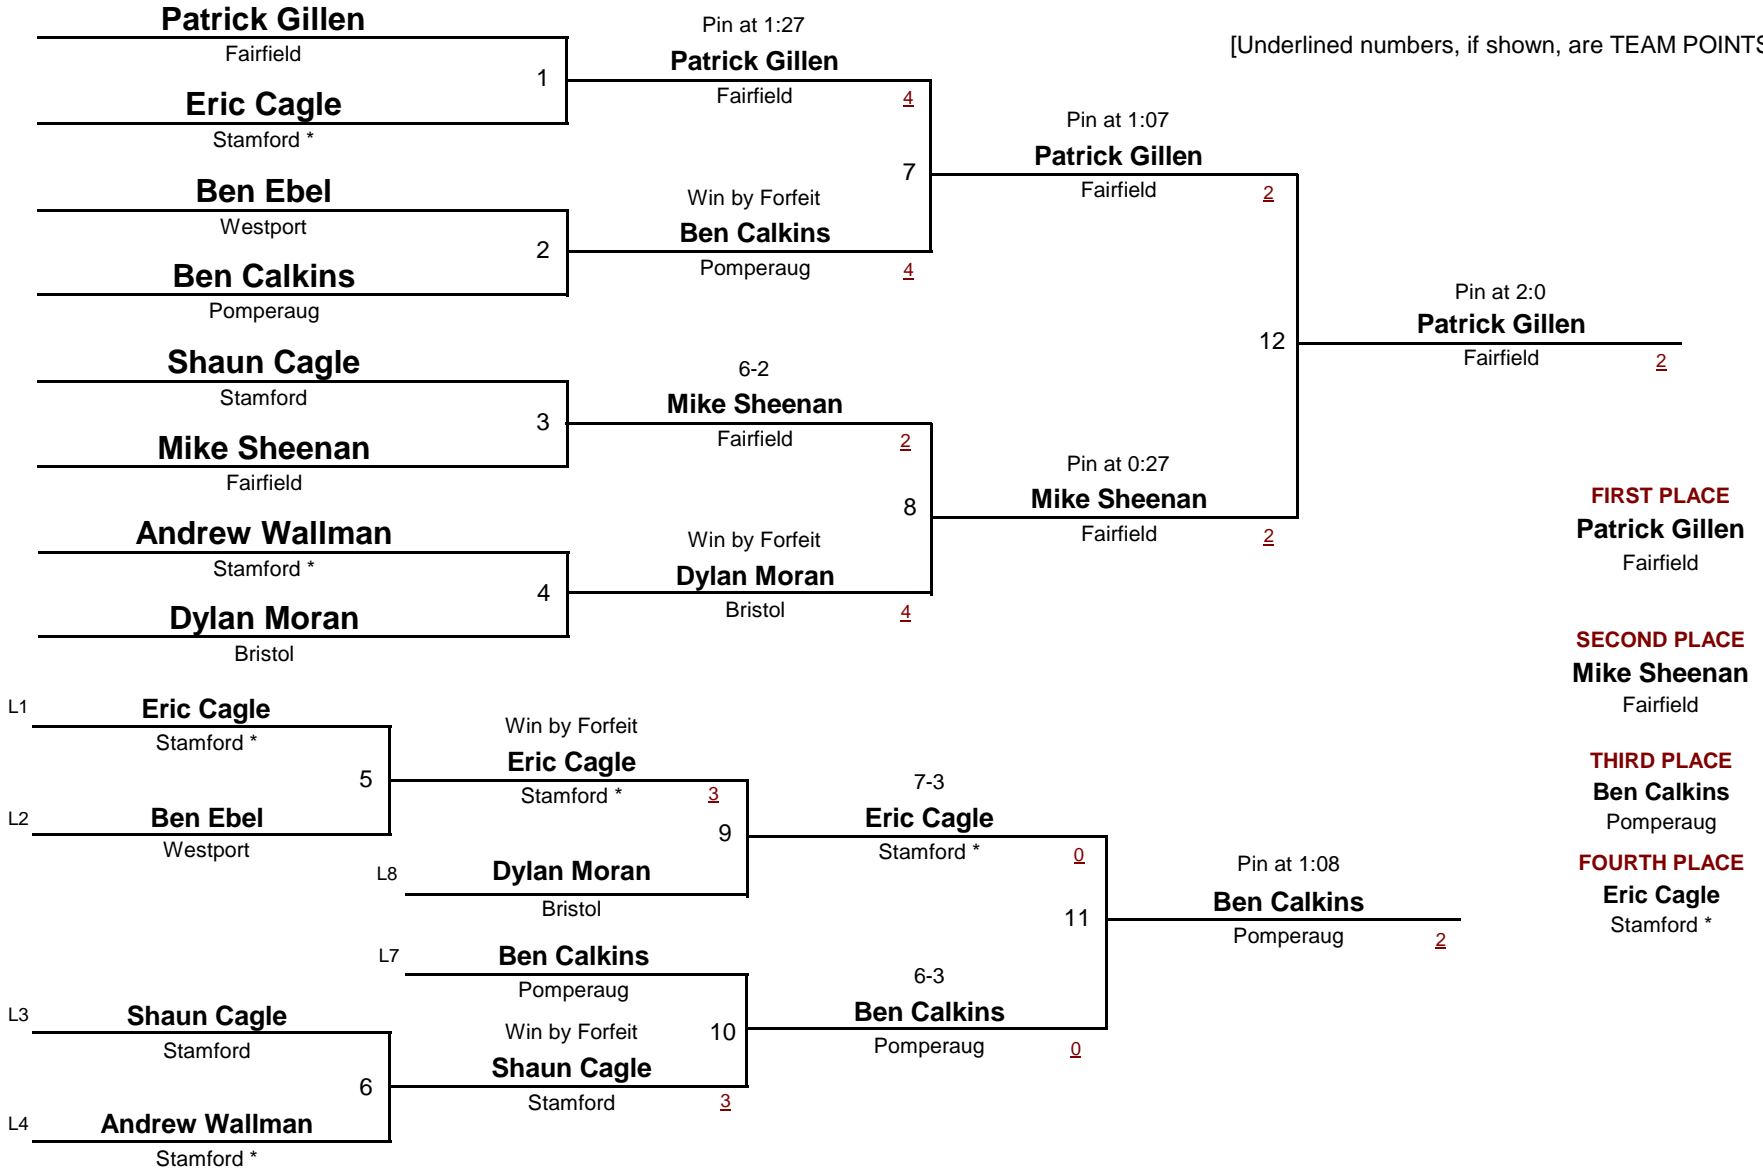

MIDDLE SCHOOL

169.6 #

Western CT Middle School Wrestling Championship

DIVISION

WEIGHT

January 29, 2006

[Underlined numbers, if shown, are TEAM POINTS]

FIRST PLACE
Patrick Gillen
Fairfield

SECOND PLACE
Mike Sheenan
Fairfield

THIRD PLACE
Ben Calkins
Pomperaug

FOURTH PLACE
Eric Cagle
Stamford*