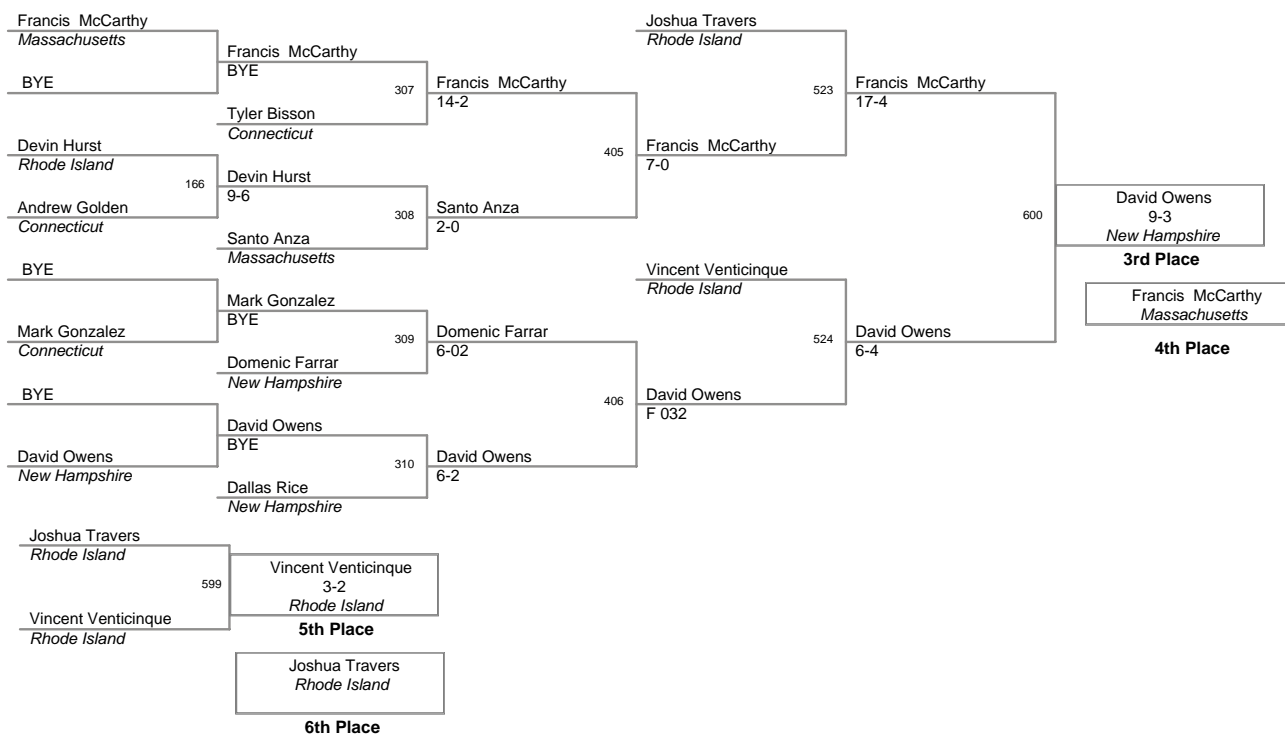

Plc	Points	Team
1	356.0	Connecticut
2	208.0	Massachusetts
3	138.0	New Hampshire
3	138.0	Rhode Island
5	136.0	Maine
6	74.0	Vermont

70 Lbs

75 Lbs

85 Lbs

90 Lbs

95 Lbs

100 Lbs

105 Lbs

110 Lbs

115 Lbs

120 Lbs

125 Lbs

130 Lbs

137 Lbs

145 Lbs

152 Lbs

160 Lbs

171 Lbs

189 Lbs

215 Lbs