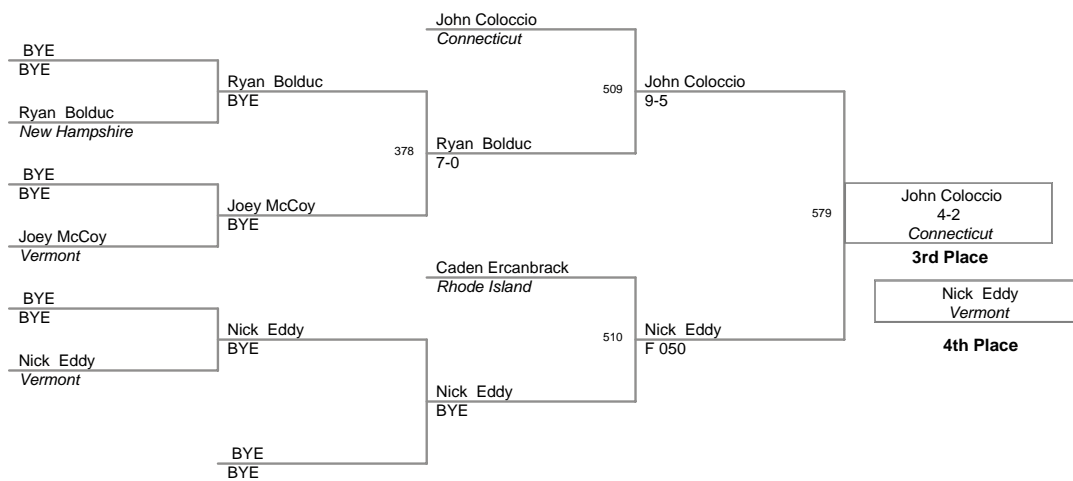

Plc	Points	Team
1	356.0	Connecticut
2	208.0	Massachusetts
3	138.0	New Hampshire
3	138.0	Rhode Island
5	136.0	Maine
6	74.0	Vermont

70 Lbs

75 Lbs

85 Lbs

90 Lbs

95 Lbs

100 Lbs

105 Lbs

110 Lbs

115 Lbs

120 Lbs

125 Lbs

130 Lbs

137 Lbs

145 Lbs

152 Lbs