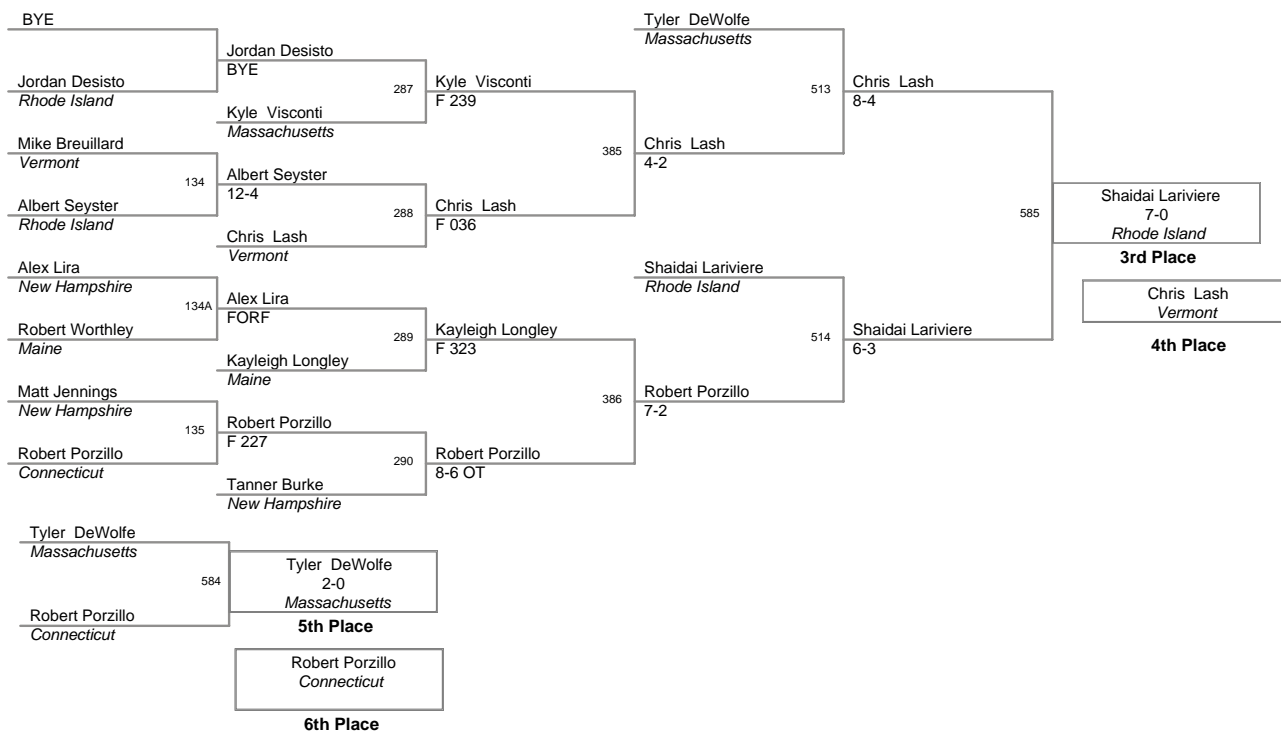

Plc	Points	Team
1	356.0	Connecticut
2	208.0	Massachusetts
3	138.0	New Hampshire
3	138.0	Rhode Island
5	136.0	Maine
6	74.0	Vermont

70 Lbs

75 Lbs

85 Lbs

90 Lbs

95 Lbs

100 Lbs

105 Lbs

110 Lbs

115 Lbs

120 Lbs

125 Lbs

130 Lbs

137 Lbs

145 Lbs

152 Lbs

160 Lbs

171 Lbs

189 Lbs

215 Lbs