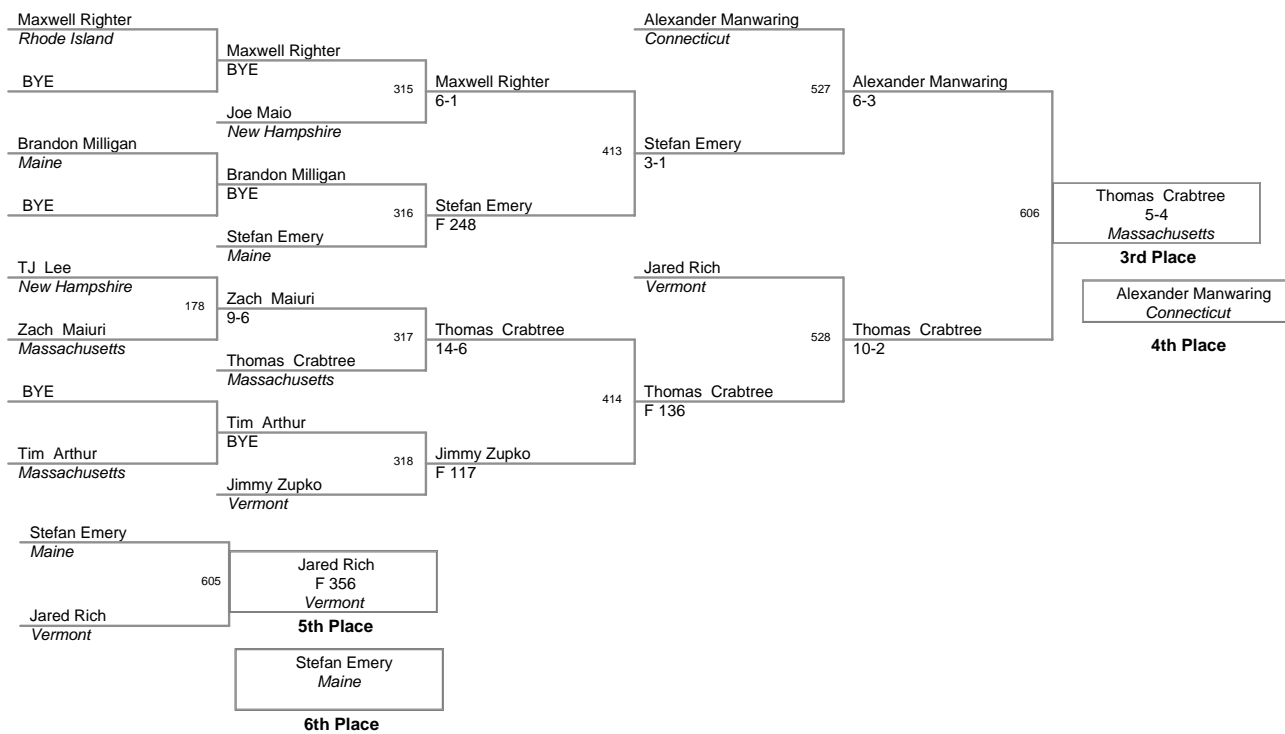

Plc	Points	Team
1	356.0	Connecticut
2	208.0	Massachusetts
3	138.0	New Hampshire
3	138.0	Rhode Island
5	136.0	Maine
6	74.0	Vermont

70 Lbs

75 Lbs

85 Lbs

90 Lbs

95 Lbs

100 Lbs

105 Lbs

110 Lbs

115 Lbs

120 Lbs

125 Lbs

130 Lbs

137 Lbs

145 Lbs

152 Lbs