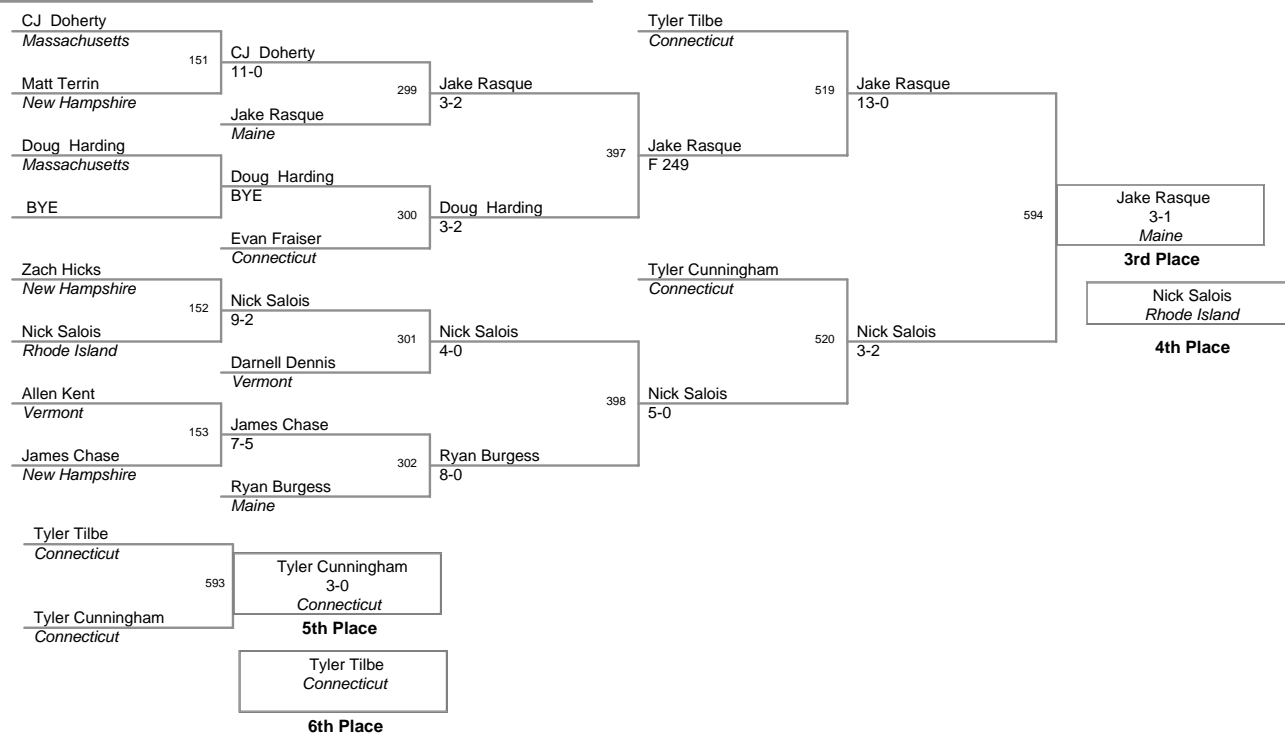

Plc	Points	Team
1	356.0	Connecticut
2	208.0	Massachusetts
3	138.0	New Hampshire
3	138.0	Rhode Island
5	136.0	Maine
6	74.0	Vermont

70 Lbs

75 Lbs

85 Lbs

90 Lbs

95 Lbs

100 Lbs

105 Lbs

110 Lbs

115 Lbs

120 Lbs

125 Lbs

130 Lbs

137 Lbs

145 Lbs

152 Lbs

160 Lbs

171 Lbs

189 Lbs

215 Lbs