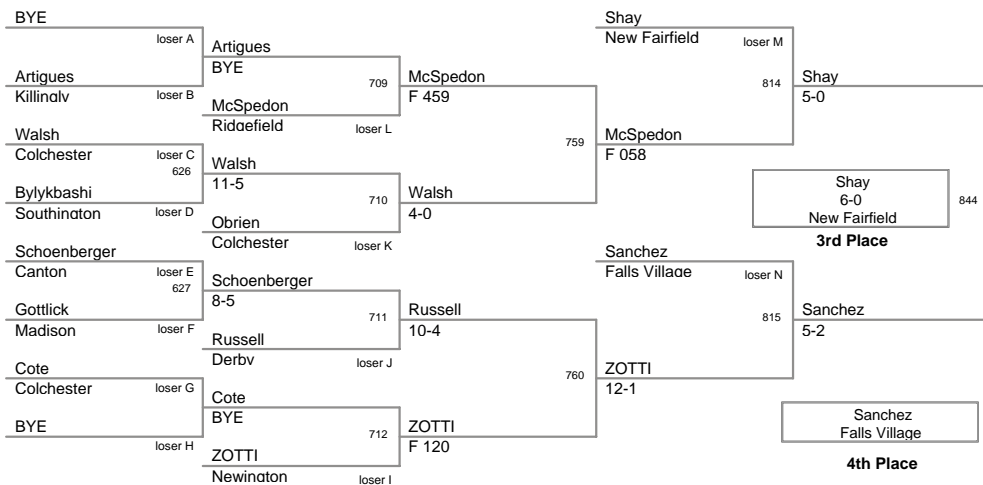

NOVICE

60 Lbs

NOVICE

65 Lbs

NOVICE

70 Lbs

NOVICE

75 Lbs