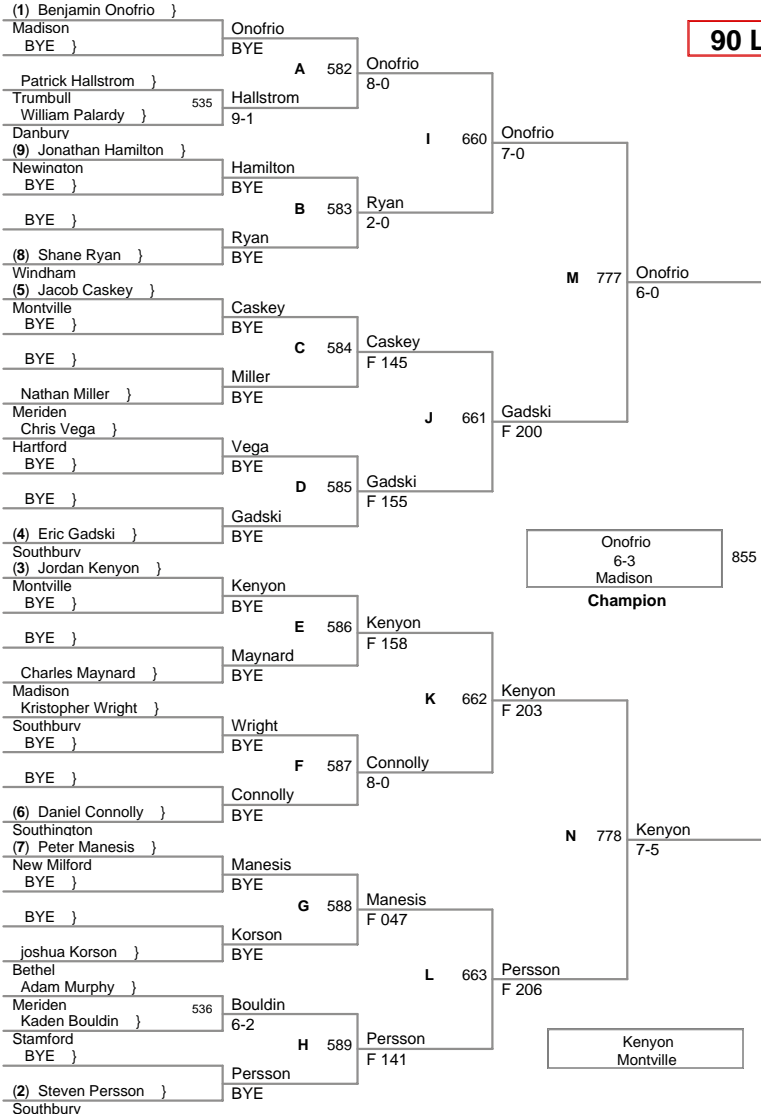

NOVICE

90 Lbs