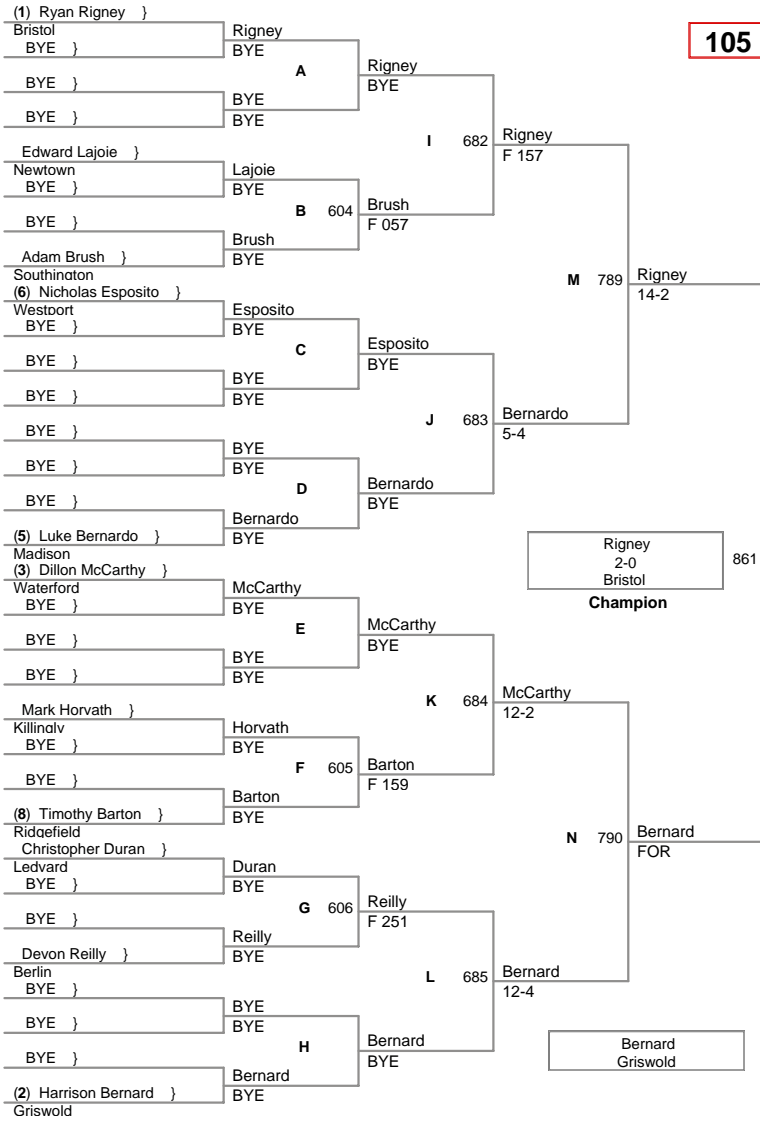

NOVICE

105 Lbs