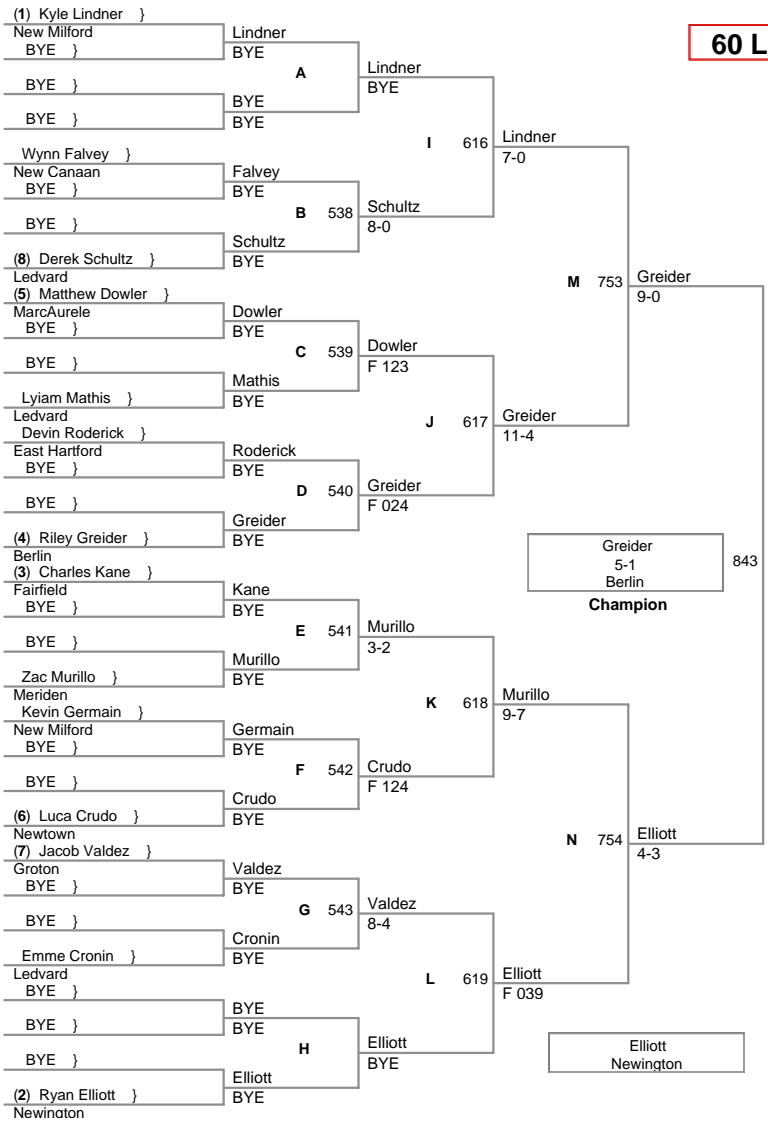

NOVICE

60 Lbs

NOVICE

65 Lbs

NOVICE

70 Lbs

NOVICE

75 Lbs