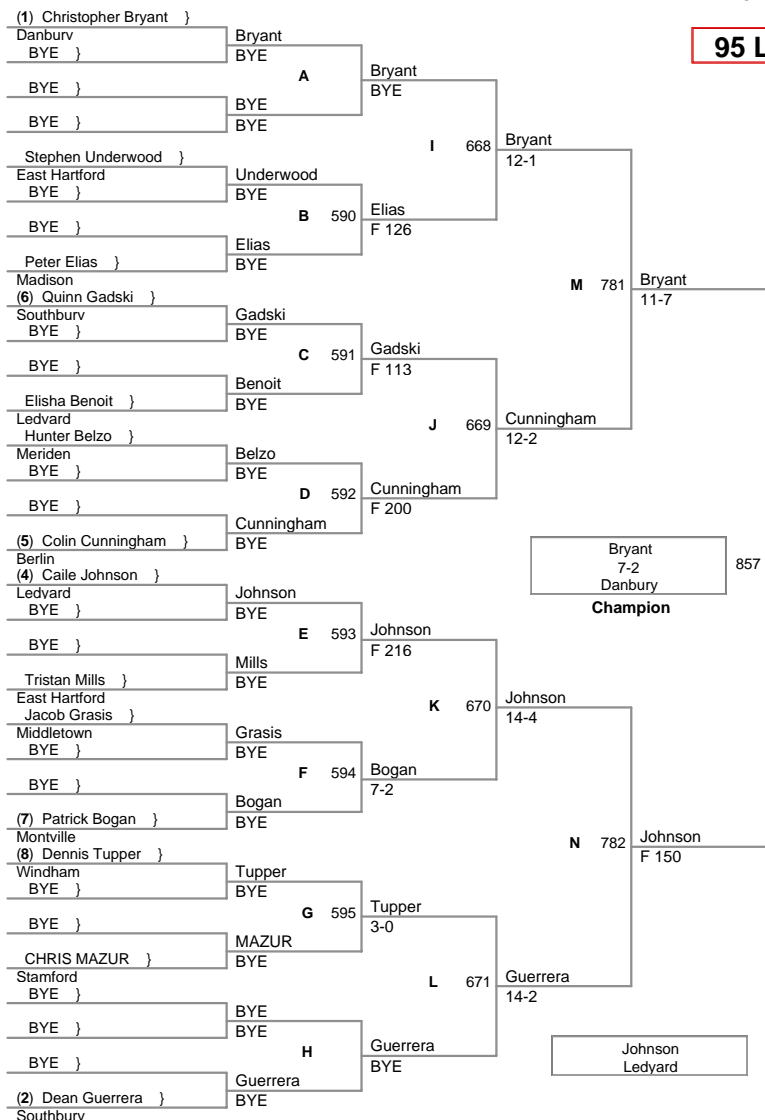

NOVICE

80 Lbs

NOVICE

90 Lbs

NOVICE

95 Lbs

NOVICE

100 Lbs