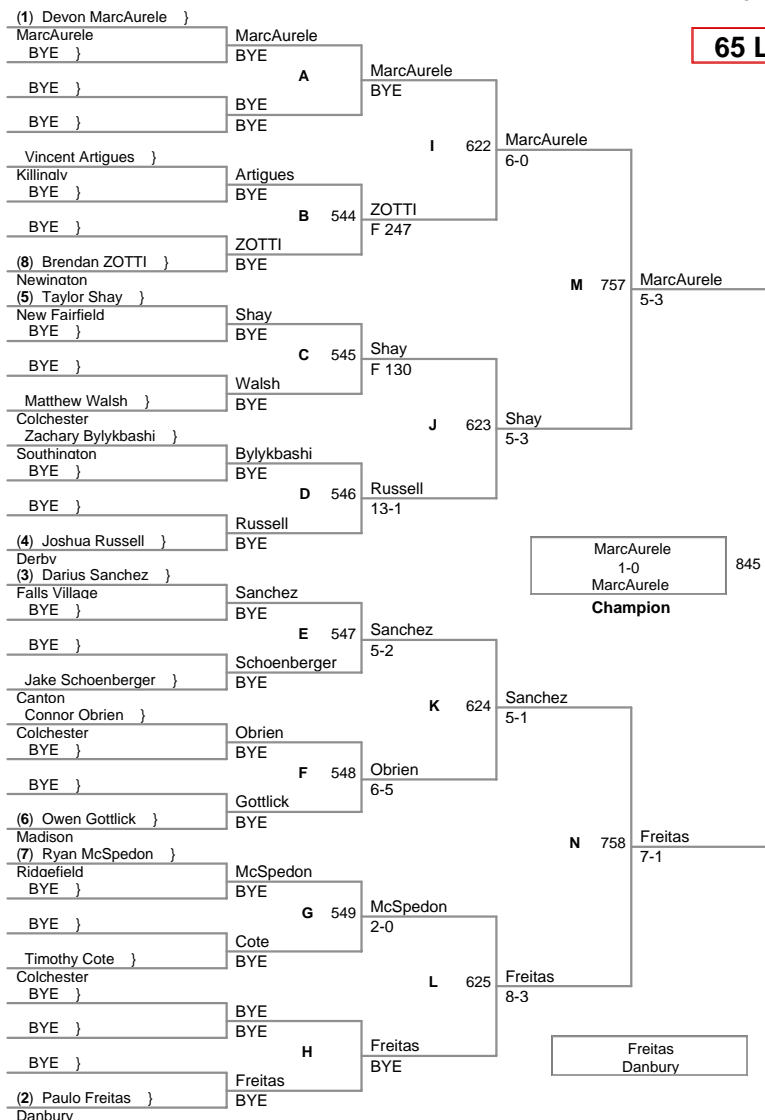

NOVICE

60 Lbs

NOVICE

65 Lbs

NOVICE

70 Lbs

NOVICE

75 Lbs

NOVICE

80 Lbs

NOVICE

90 Lbs

NOVICE

95 Lbs

NOVICE

100 Lbs