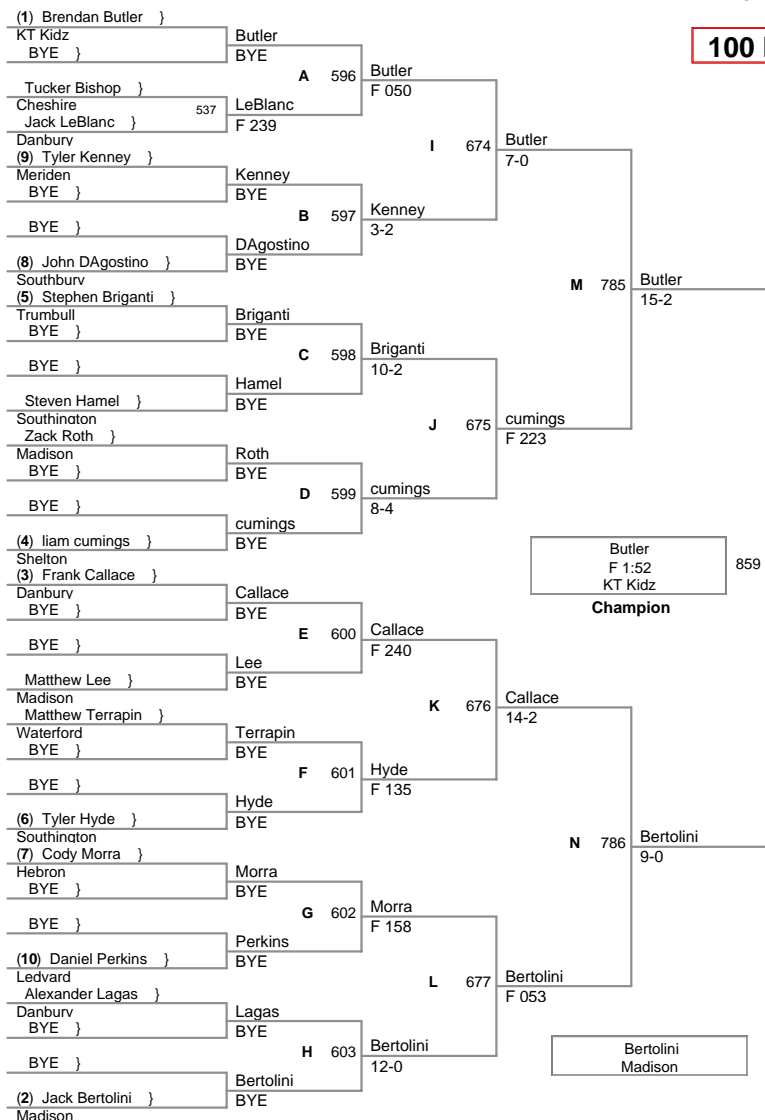

NOVICE

80 Lbs

NOVICE

90 Lbs

NOVICE

95 Lbs

NOVICE

100 Lbs