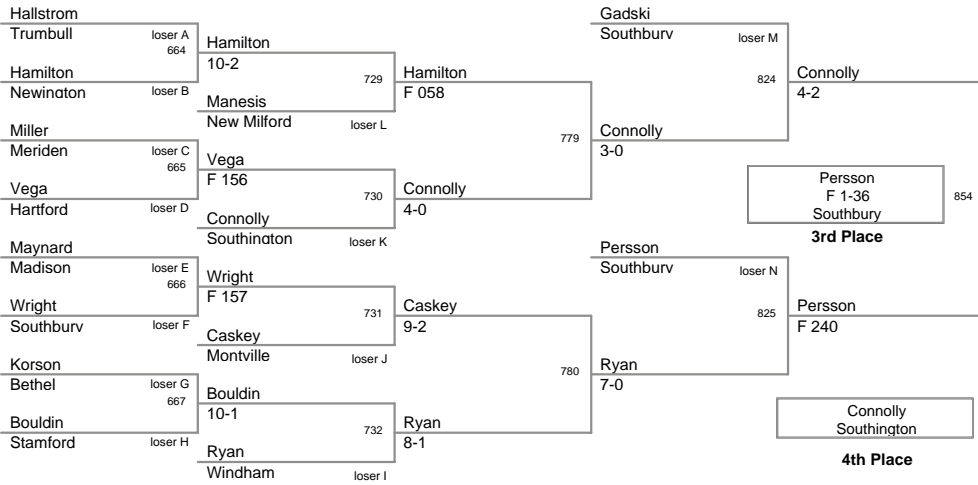

NOVICE

90 Lbs