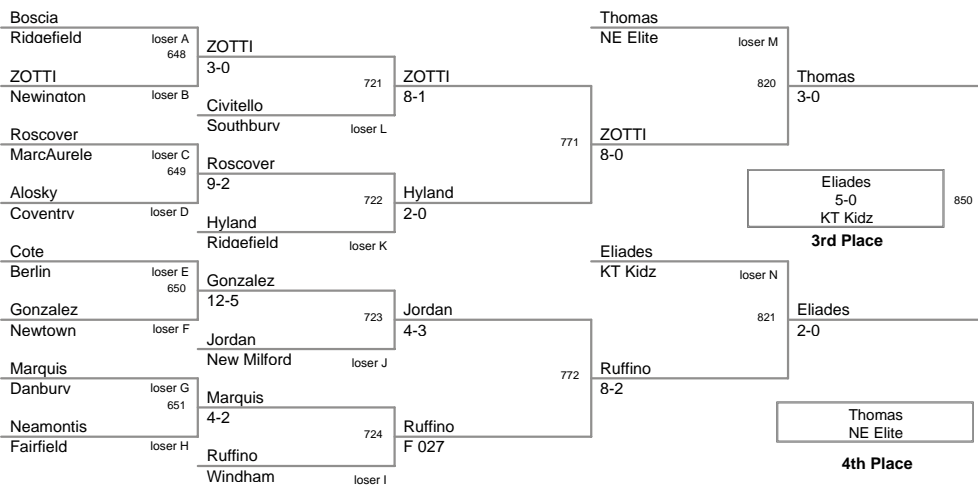

NOVICE

80 Lbs