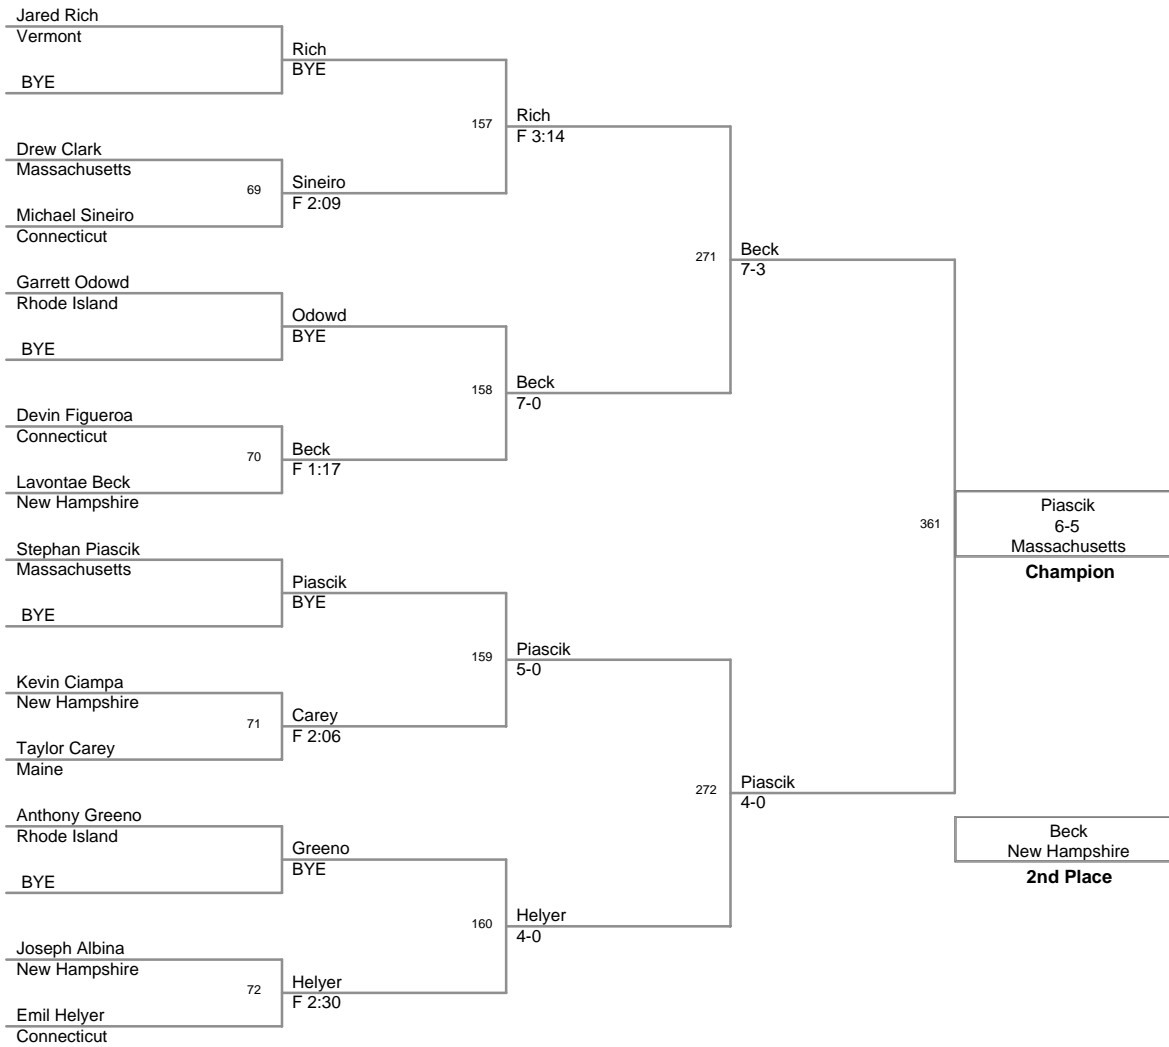

5th Place: Baghdady 4-0 (Massachusetts)

6th Place: Ribezzo (Rhode Island)

112 Lbs

120 Lbs

MIDDLE SCHOOL

128 Lbs

136 Lbs

144 Lbs