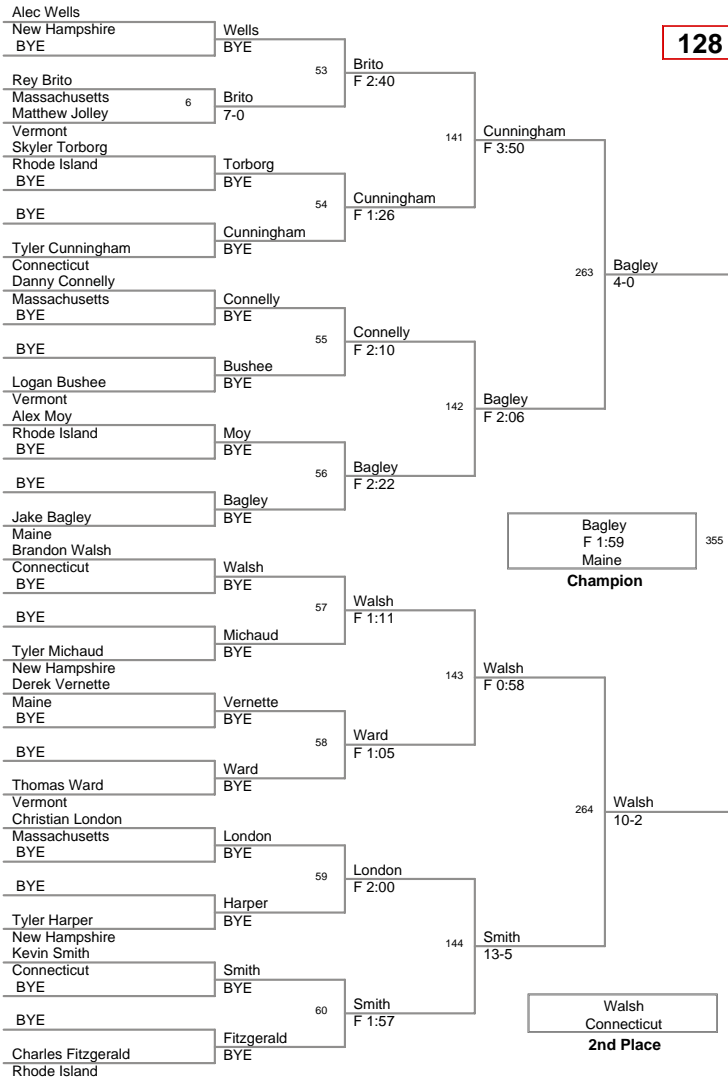

1st:	Ken	Vollaro	Connecticut
2nd:	Jacob	Whitehead	Connecticut
3rd:	Tyler	Raymond	Vermont
4th:	Jacob	Harrison-Lombardi	Rhode Island
5th:	Anthony	Valentin	New Hampshire
6th:	Bobby	Deveau	Massachusetts

210 Lbs:

5th Place: Baghdady 4-0 (Massachusetts)

6th Place: Ribezzo (Rhode Island)

112 Lbs

120 Lbs

MIDDLE SCHOOL

128 Lbs

136 Lbs

144 Lbs