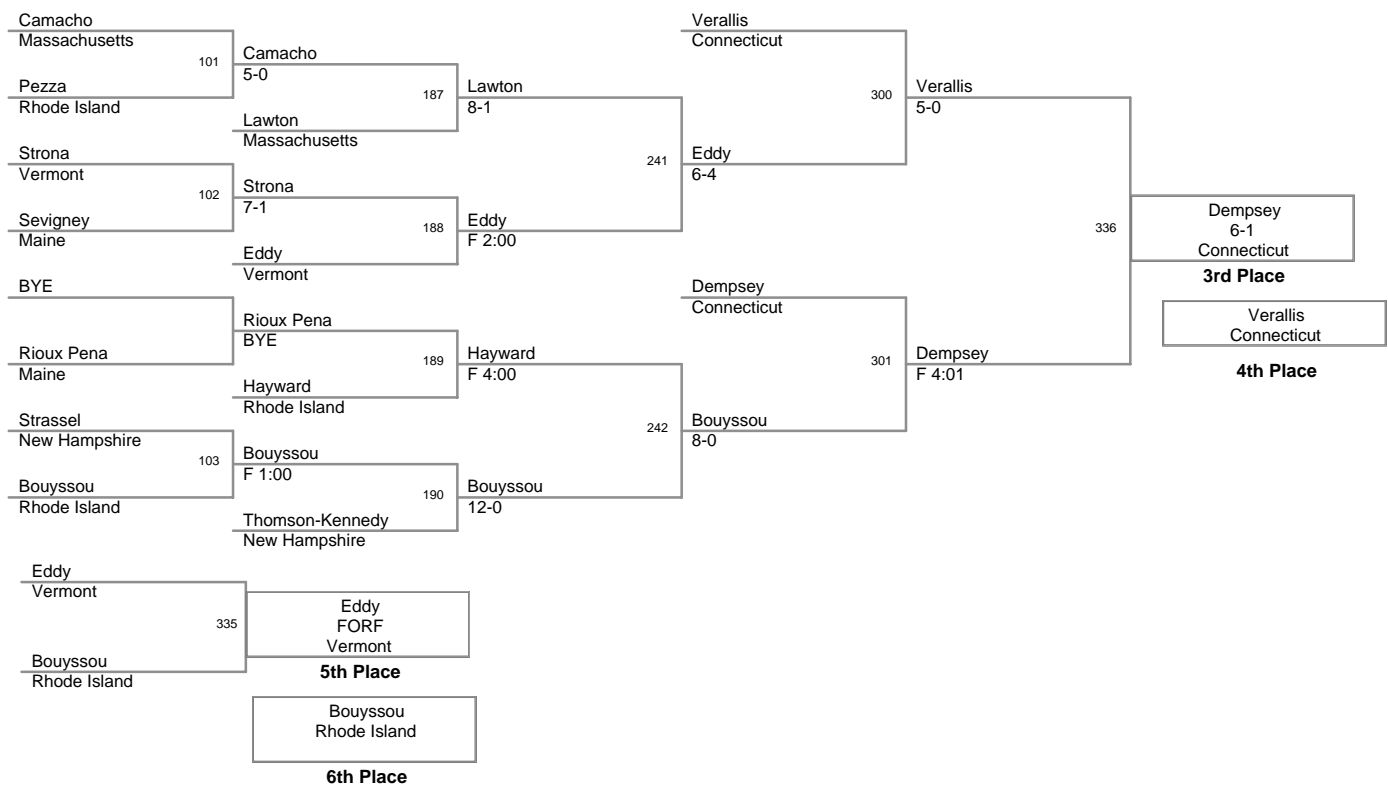

1st:	Ken	Vollaro	Connecticut
2nd:	Jacob	Whitehead	Connecticut
3rd:	Tyler	Raymond	Vermont
4th:	Jacob	Harrison-Lombardi	Rhode Island
5th:	Anthony	Valentin	New Hampshire
6th:	Bobby	Deveau	Massachusetts

210 Lbs:

MIDDLE SCHOOL

70 Lbs

77 Lbs

84 Lbs

MIDDLE SCHOOL

91 Lbs

MIDDLE SCHOOL

98 Lbs

5th Place: Baghdady 4-0 (Massachusetts)

6th Place: Ribezzo (Rhode Island)

112 Lbs

120 Lbs

MIDDLE SCHOOL

128 Lbs

136 Lbs

144 Lbs