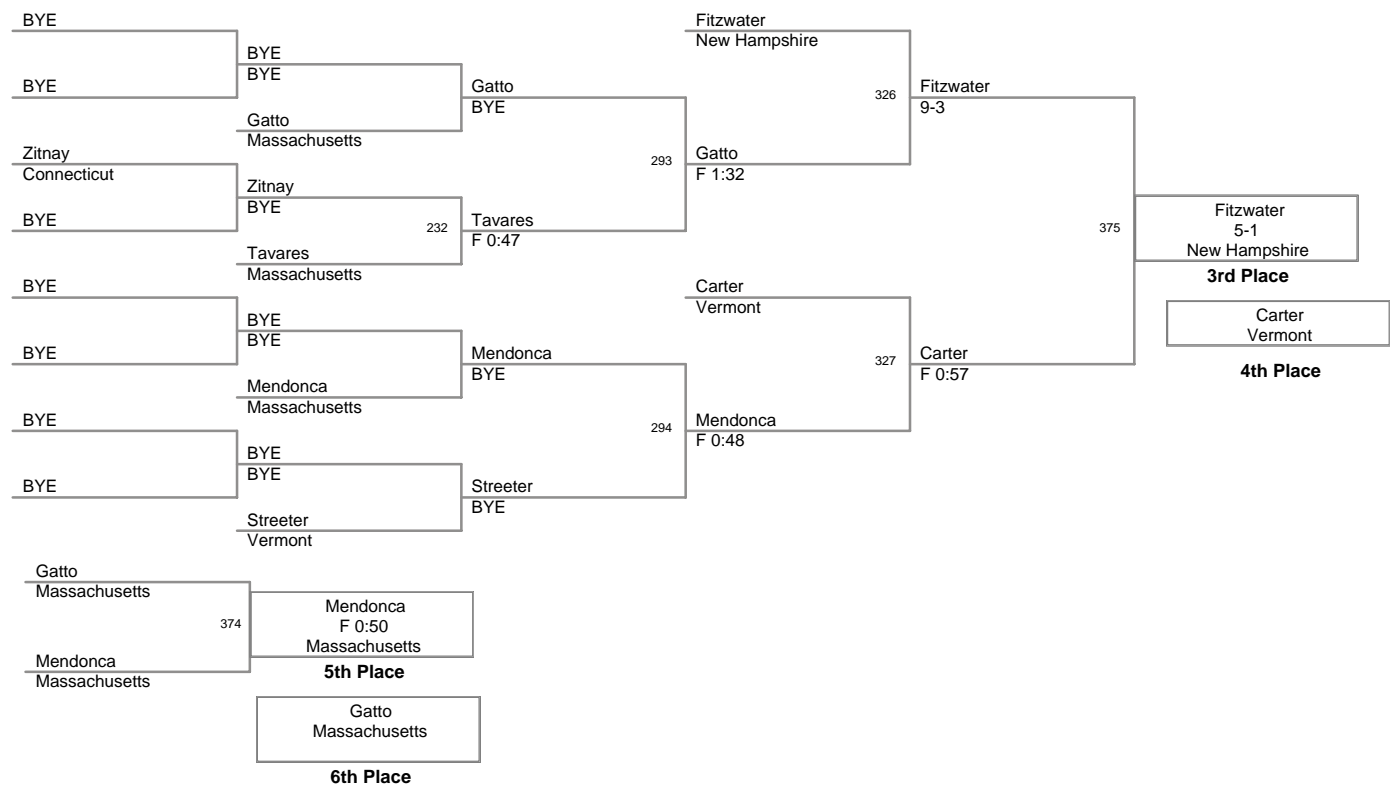

152 Lbs

MIDDLE SCHOOL

175 Lbs

190 Lbs

210 Lbs

MIDDLE SCHOOL

250 Lbs

Plc	Points	Team	CH	CONS
1	630.5	Connecticut	-	-
2	349.5	Massachusetts	-	-
3	239.0	New Hampshire	-	-
4	208.0	Rhode Island	-	-
5	173.0	Vermont	-	-
6	151.0	Maine	-	-