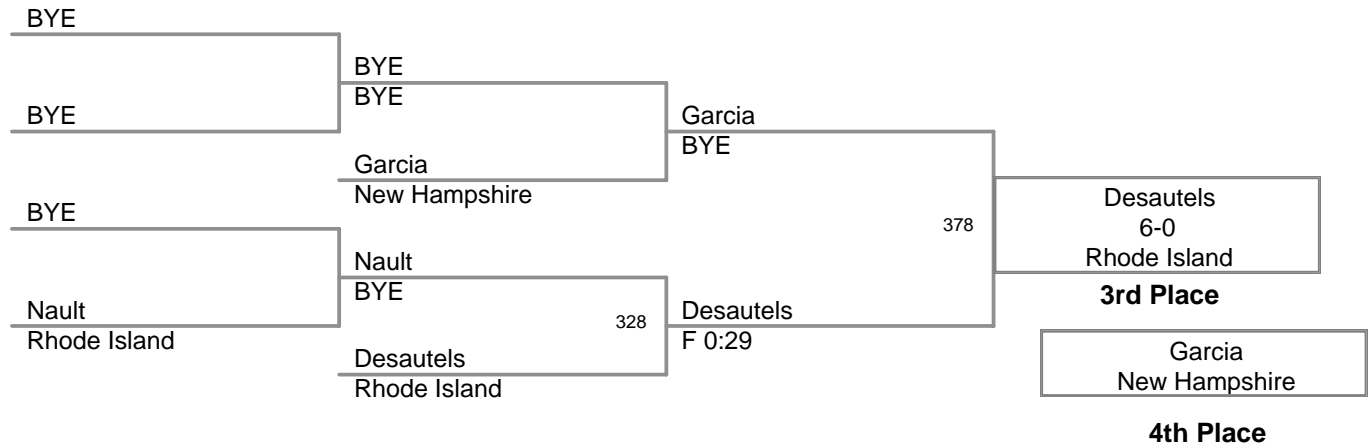

5th Place: Baghdady 4-0 (Massachusetts)

6th Place: Ribezzo (Rhode Island)

112 Lbs

120 Lbs

MIDDLE SCHOOL

128 Lbs

136 Lbs

144 Lbs

152 Lbs

MIDDLE SCHOOL

175 Lbs

190 Lbs

210 Lbs

MIDDLE SCHOOL

250 Lbs

Plc	Points	Team	CH	CONS
1	630.5	Connecticut	-	-
2	349.5	Massachusetts	-	-
3	239.0	New Hampshire	-	-
4	208.0	Rhode Island	-	-
5	173.0	Vermont	-	-
6	151.0	Maine	-	-