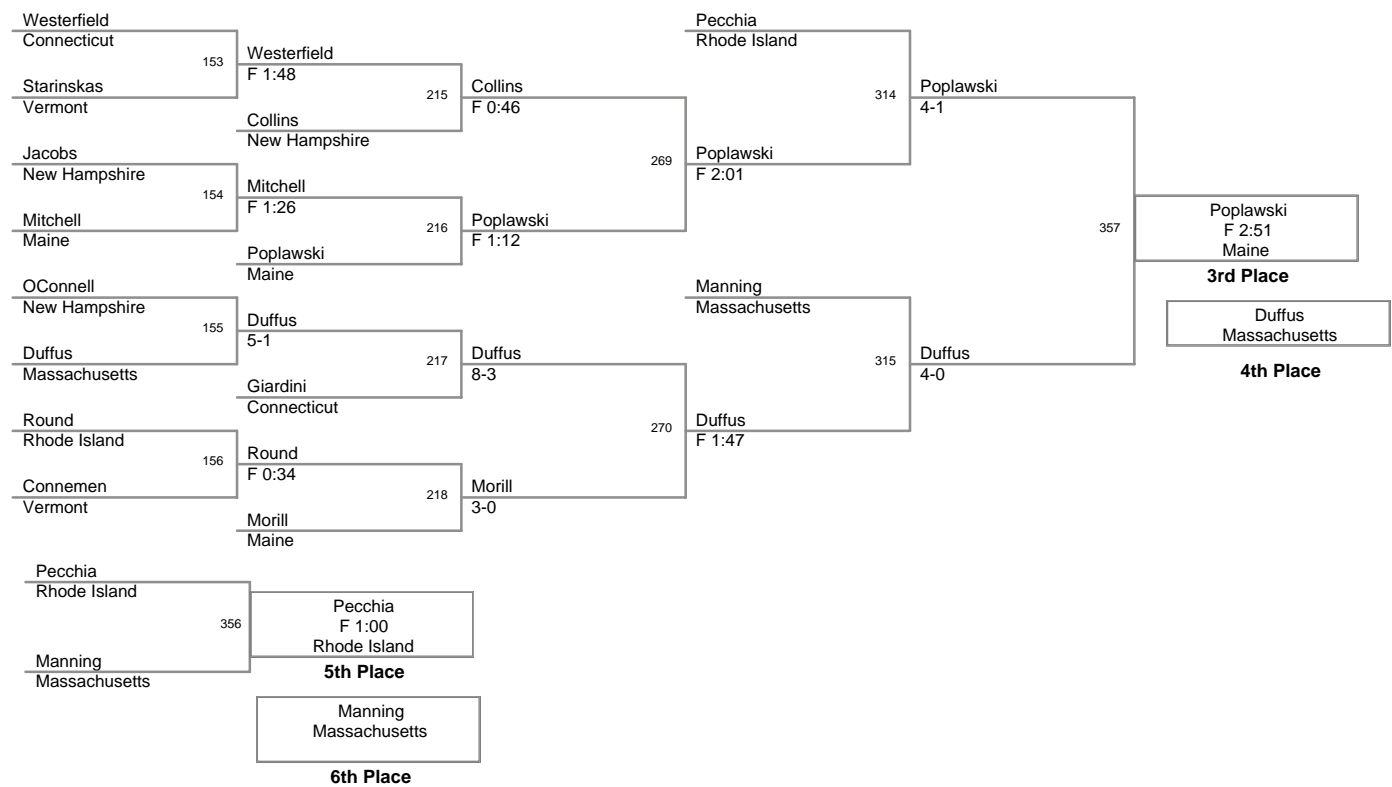

1st:	Ken	Vollaro	Connecticut
2nd:	Jacob	Whitehead	Connecticut
3rd:	Tyler	Raymond	Vermont
4th:	Jacob	Harrison-Lombardi	Rhode Island
5th:	Anthony	Valentin	New Hampshire
6th:	Bobby	Deveau	Massachusetts

210 Lbs:

5th Place: Baghdady 4-0 (Massachusetts)

6th Place: Ribezzo (Rhode Island)

112 Lbs

120 Lbs

MIDDLE SCHOOL

128 Lbs

136 Lbs

144 Lbs