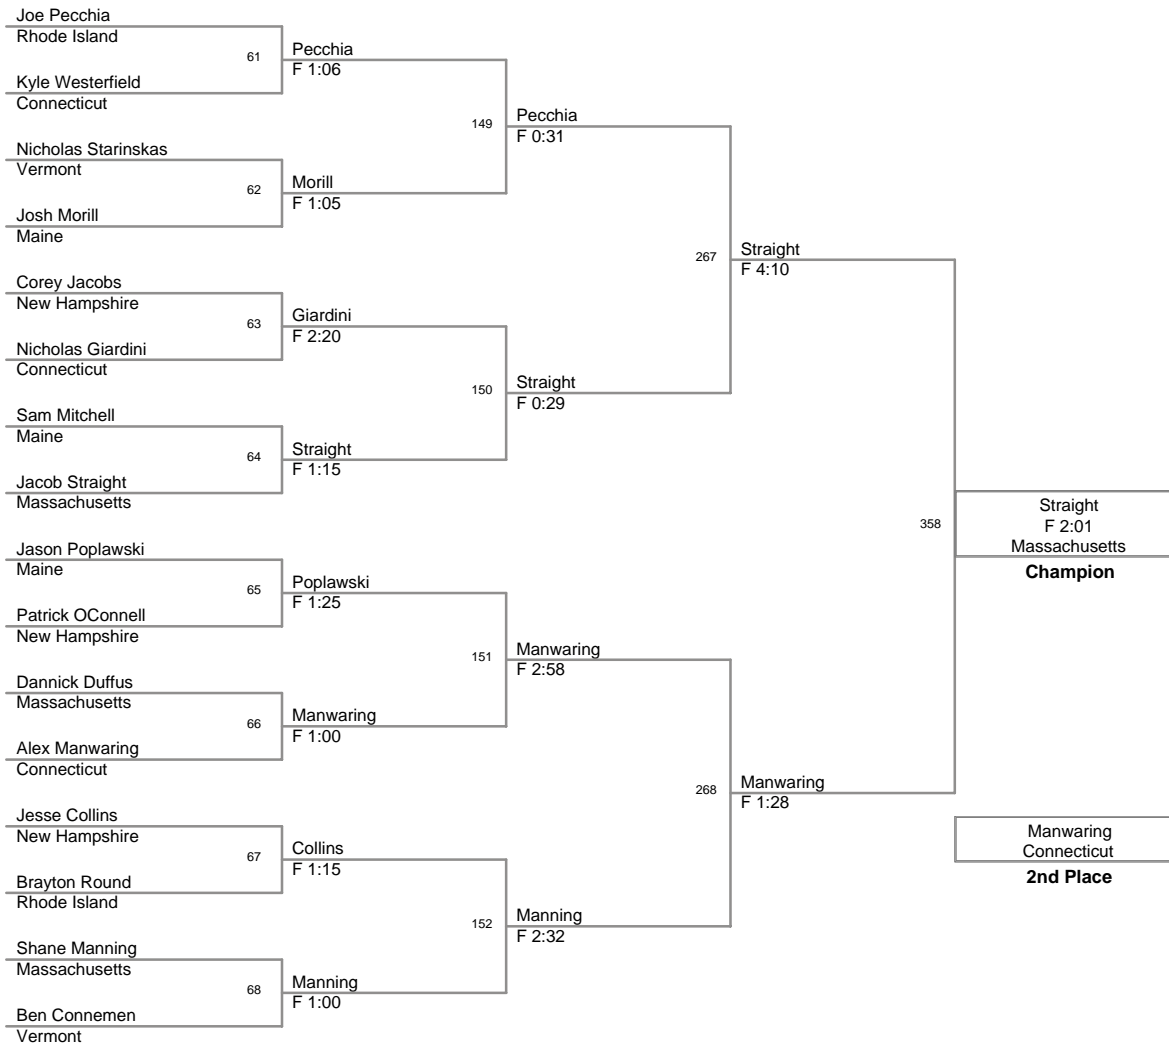

5th Place: Baghdady 4-0 (Massachusetts)

6th Place: Ribezzo (Rhode Island)

112 Lbs

120 Lbs

MIDDLE SCHOOL

128 Lbs

136 Lbs

144 Lbs