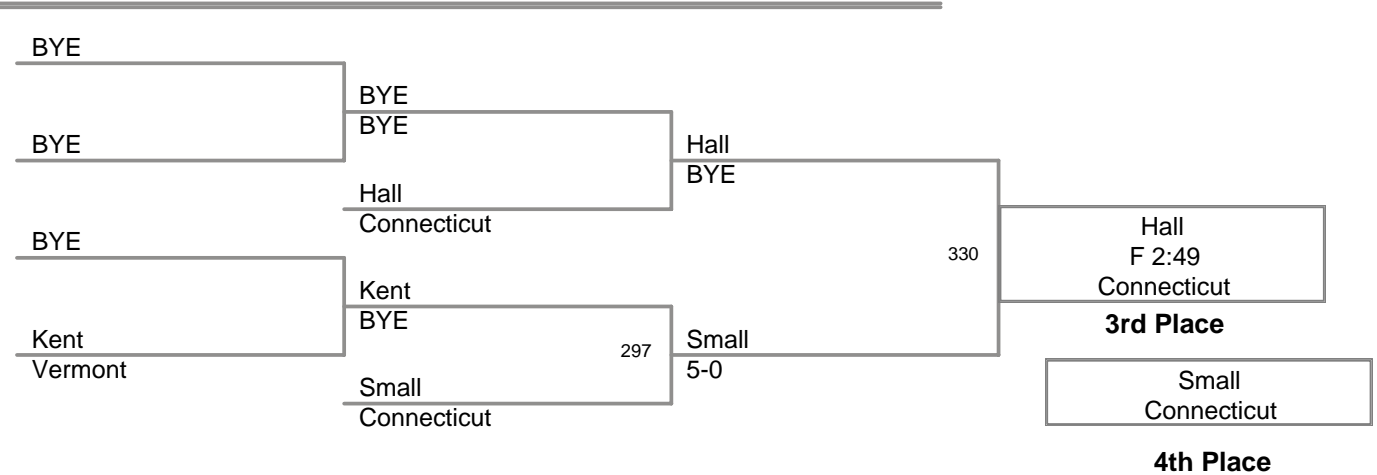

MIDDLE SCHOOL

70 Lbs