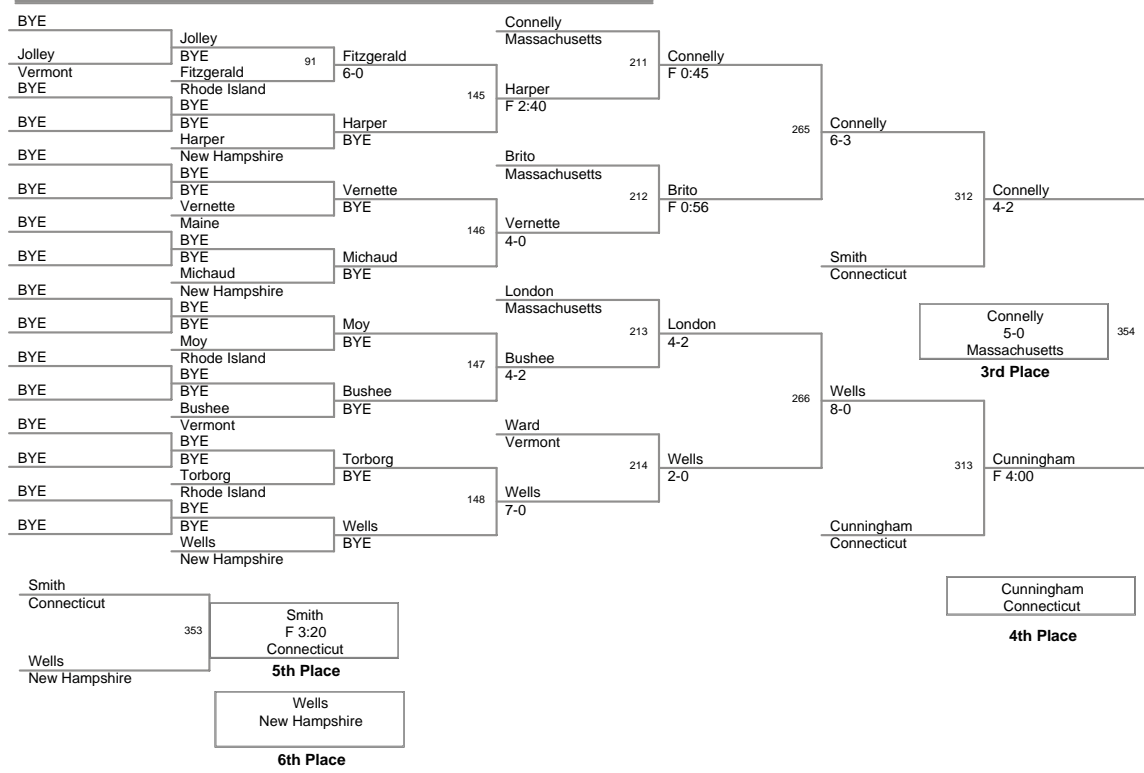

5th Place: Baghdady 4-0 (Massachusetts)

6th Place: Ribezzo (Rhode Island)

112 Lbs

120 Lbs

MIDDLE SCHOOL

128 Lbs

136 Lbs

144 Lbs