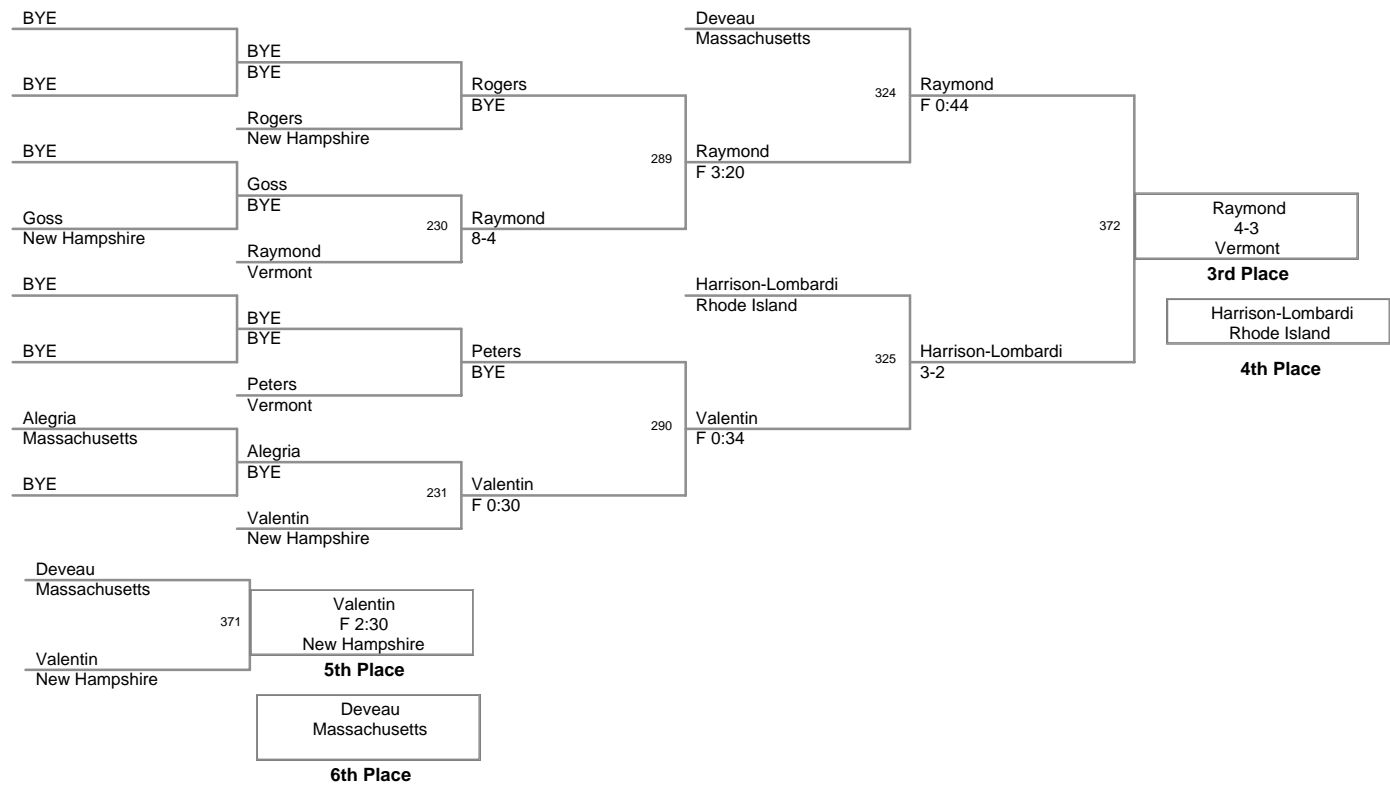

152 Lbs

MIDDLE SCHOOL

175 Lbs

190 Lbs

210 Lbs

MIDDLE SCHOOL

250 Lbs

Plc	Points	Team	CH	CONS
1	630.5	Connecticut	-	-
2	349.5	Massachusetts	-	-
3	239.0	New Hampshire	-	-
4	208.0	Rhode Island	-	-
5	173.0	Vermont	-	-
6	151.0	Maine	-	-