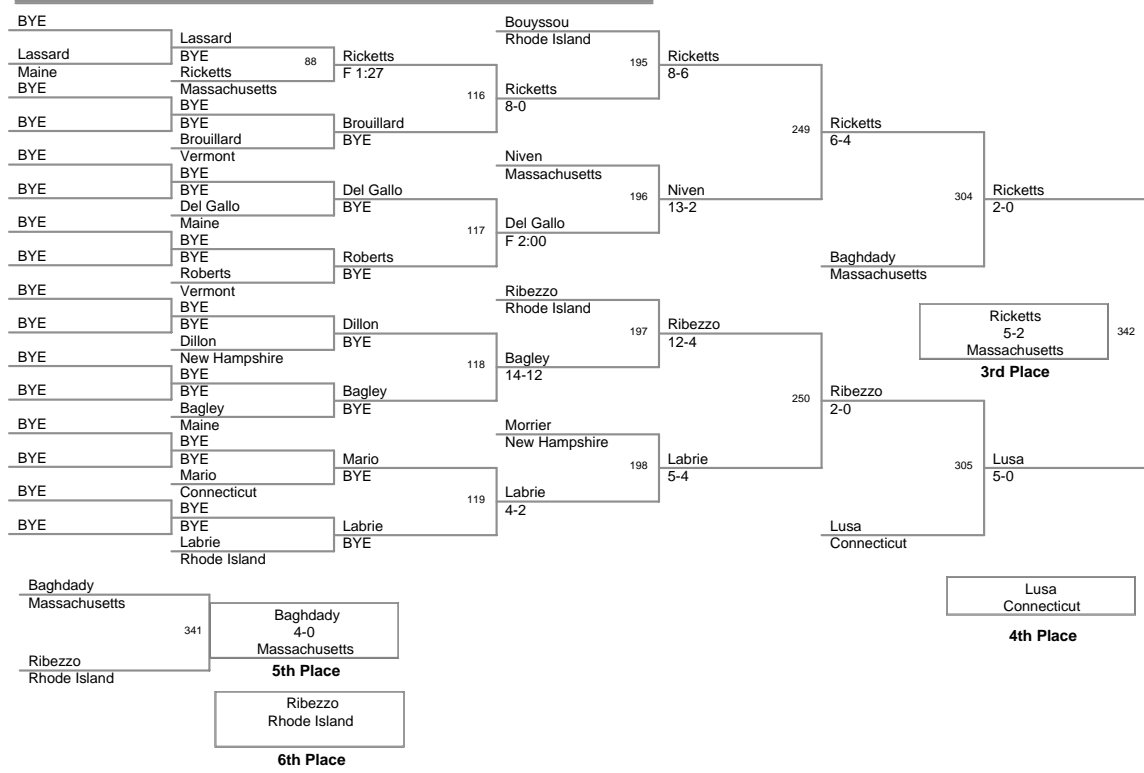

1st:	Ken	Vollaro	Connecticut
2nd:	Jacob	Whitehead	Connecticut
3rd:	Tyler	Raymond	Vermont
4th:	Jacob	Harrison-Lombardi	Rhode Island
5th:	Anthony	Valentin	New Hampshire
6th:	Bobby	Deveau	Massachusetts

210 Lbs:

MIDDLE SCHOOL

70 Lbs

77 Lbs

84 Lbs

MIDDLE SCHOOL

91 Lbs

MIDDLE SCHOOL

98 Lbs