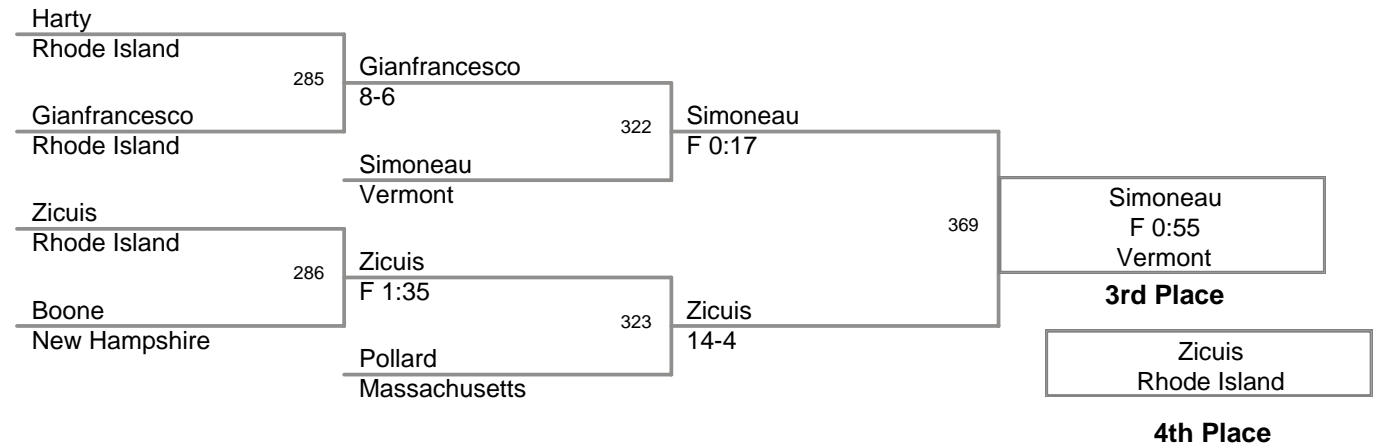

MIDDLE SCHOOL

175 Lbs