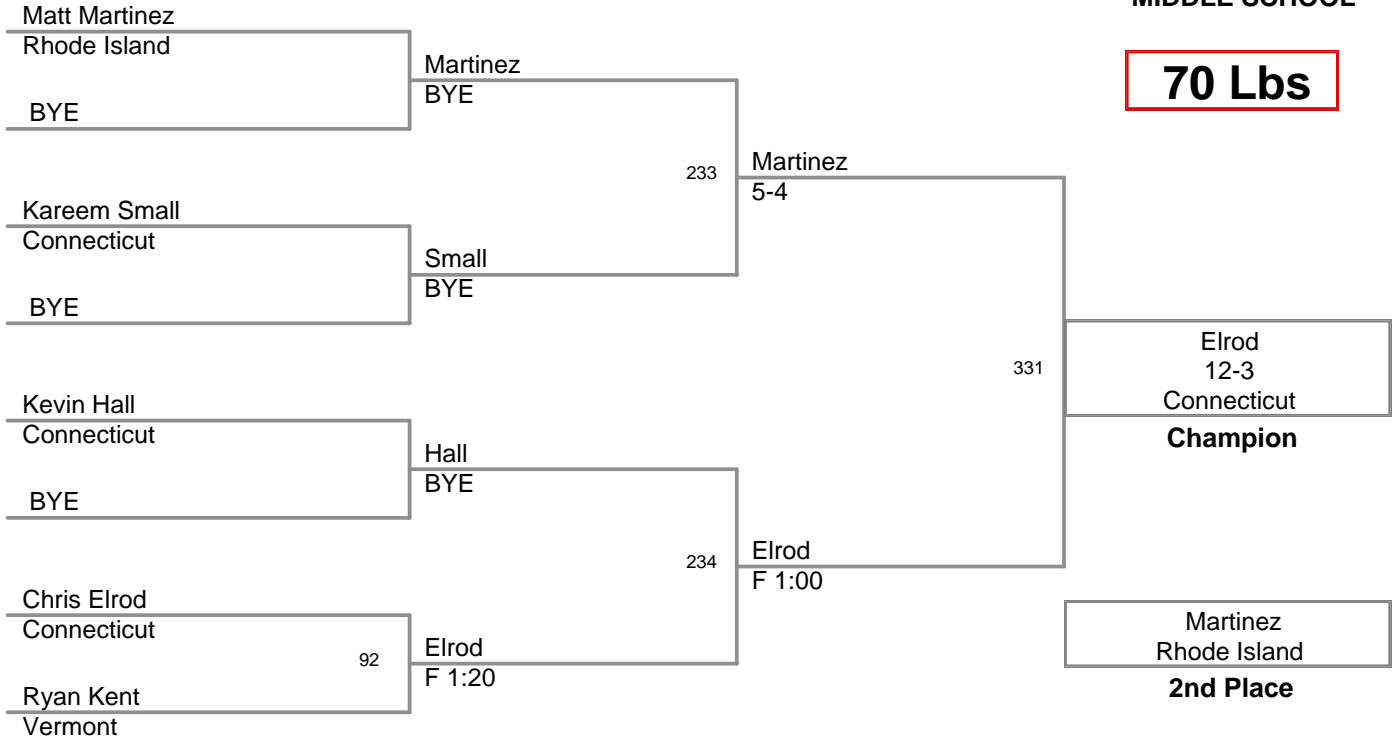

MIDDLE SCHOOL

70 Lbs