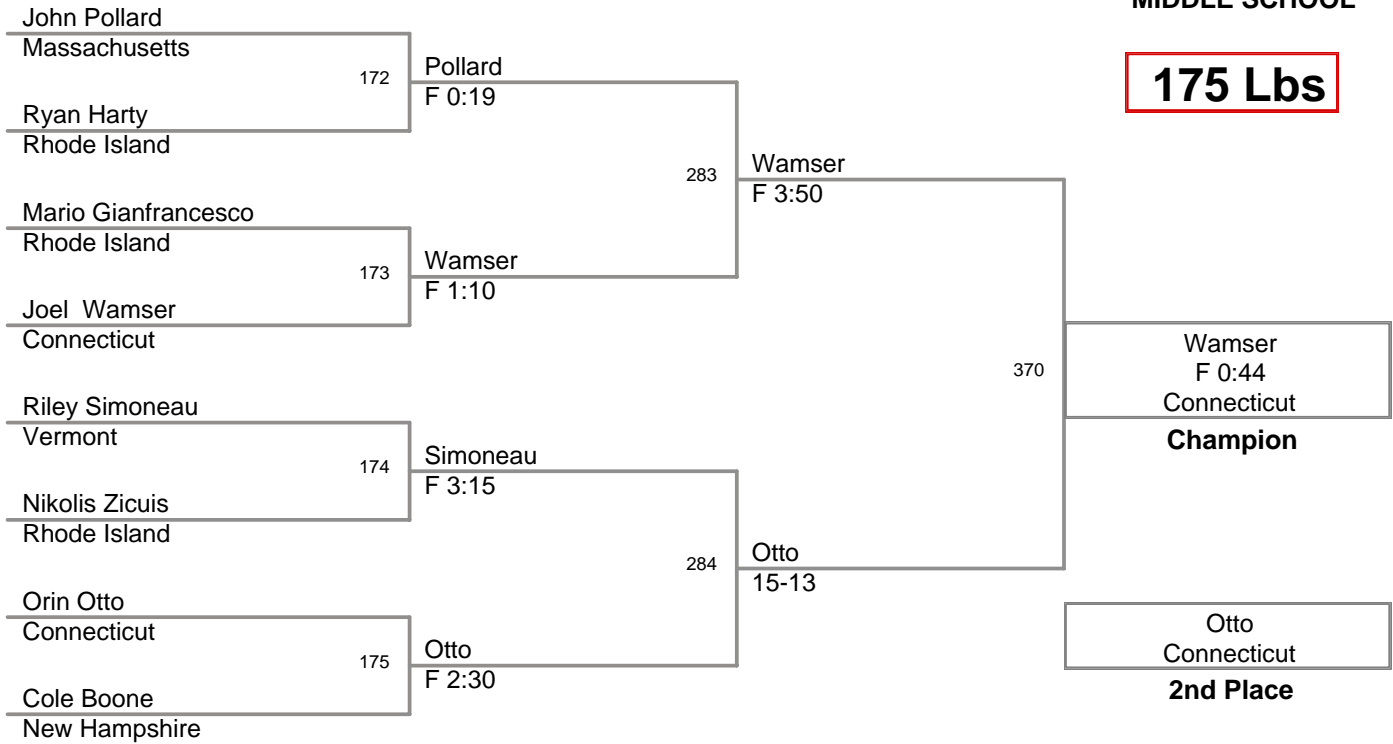

MIDDLE SCHOOL

175 Lbs