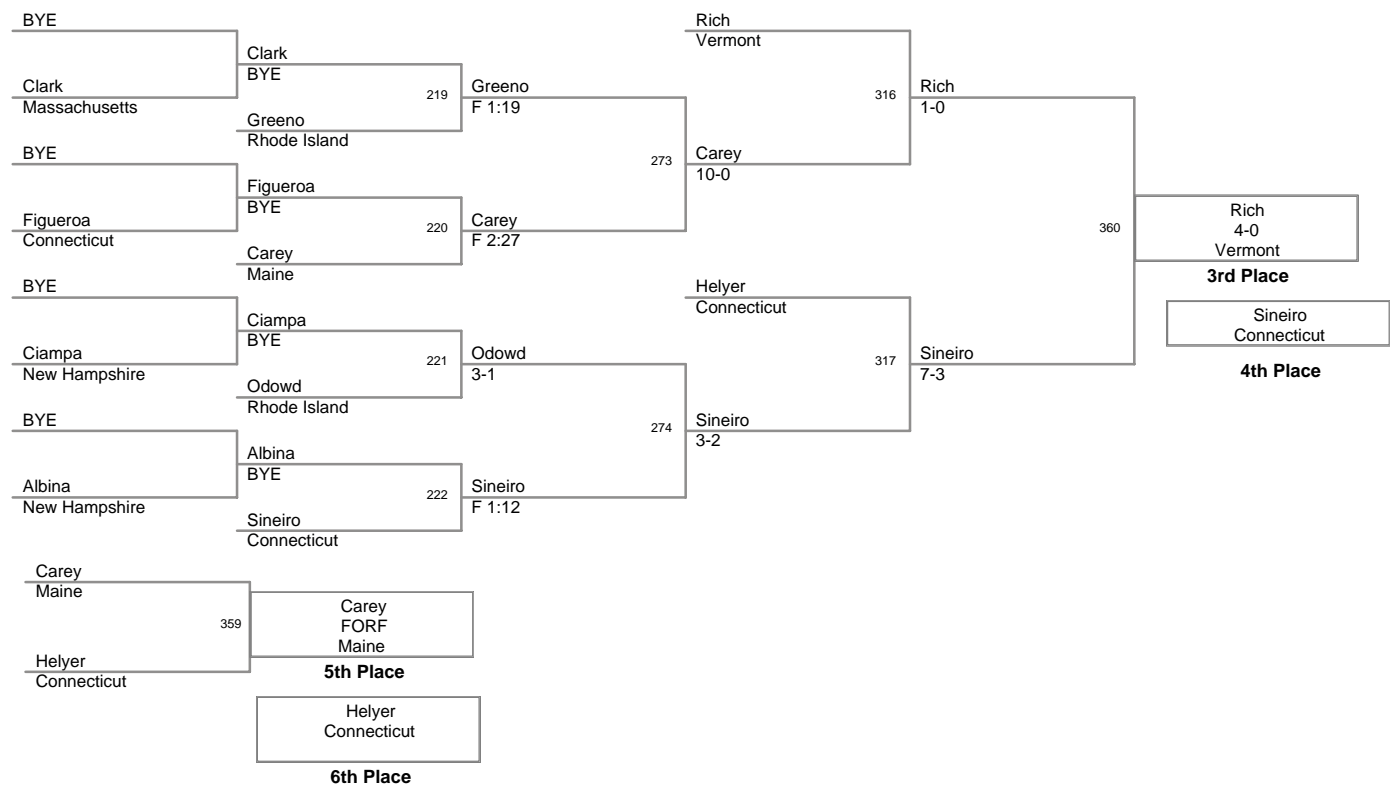

5th Place: Baghdady 4-0 (Massachusetts)

6th Place: Ribezzo (Rhode Island)

112 Lbs

120 Lbs

MIDDLE SCHOOL

128 Lbs

136 Lbs

144 Lbs