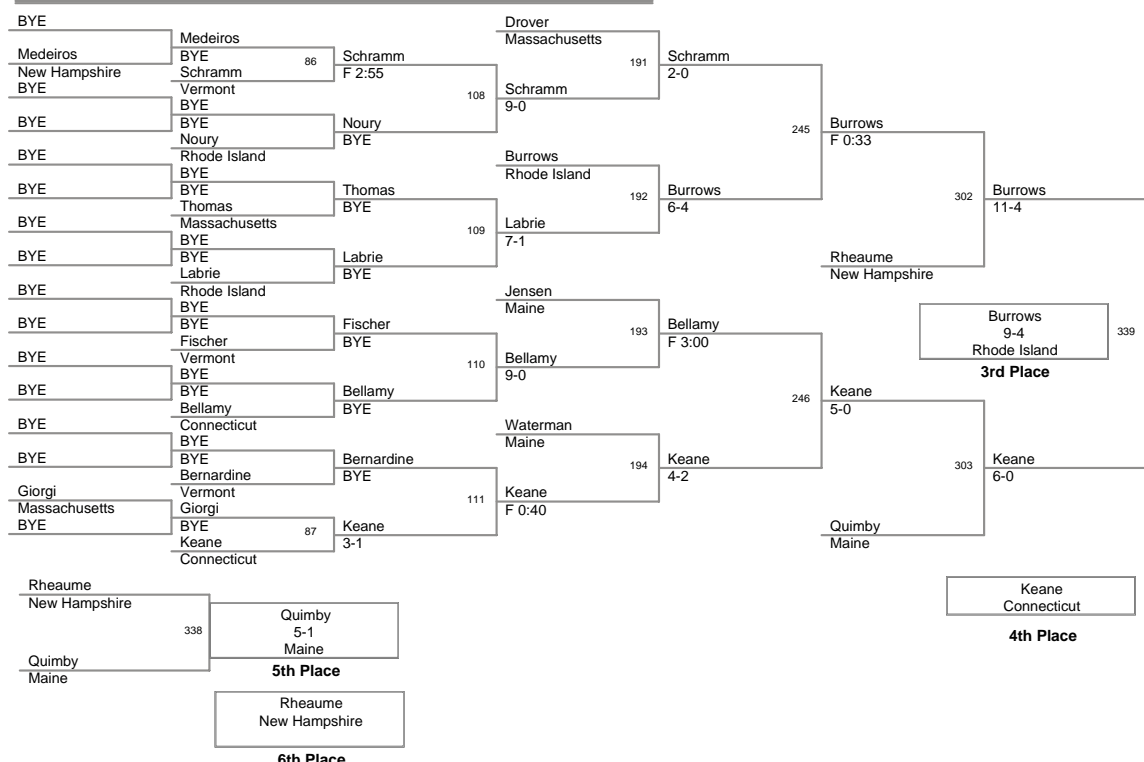

1st:	Ken	Vollaro	Connecticut
2nd:	Jacob	Whitehead	Connecticut
3rd:	Tyler	Raymond	Vermont
4th:	Jacob	Harrison-Lombardi	Rhode Island
5th:	Anthony	Valentin	New Hampshire
6th:	Bobby	Deveau	Massachusetts

210 Lbs:

MIDDLE SCHOOL

70 Lbs

77 Lbs

84 Lbs

MIDDLE SCHOOL

91 Lbs

MIDDLE SCHOOL

98 Lbs

5th Place: Baghdady 4-0 (Massachusetts)

6th Place: Ribezzo (Rhode Island)

112 Lbs

120 Lbs

MIDDLE SCHOOL

128 Lbs

136 Lbs

144 Lbs