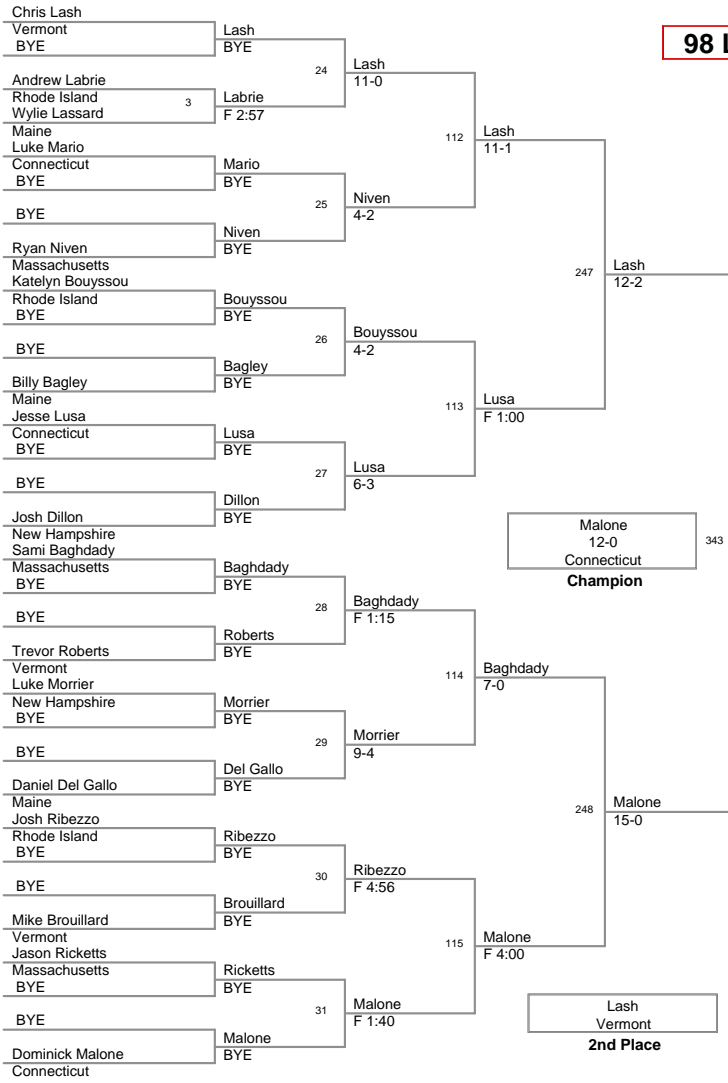

1st:	Ken	Vollaro	Connecticut
2nd:	Jacob	Whitehead	Connecticut
3rd:	Tyler	Raymond	Vermont
4th:	Jacob	Harrison-Lombardi	Rhode Island
5th:	Anthony	Valentin	New Hampshire
6th:	Bobby	Deveau	Massachusetts

210 Lbs:

MIDDLE SCHOOL

70 Lbs

77 Lbs

84 Lbs

MIDDLE SCHOOL

91 Lbs

MIDDLE SCHOOL

98 Lbs