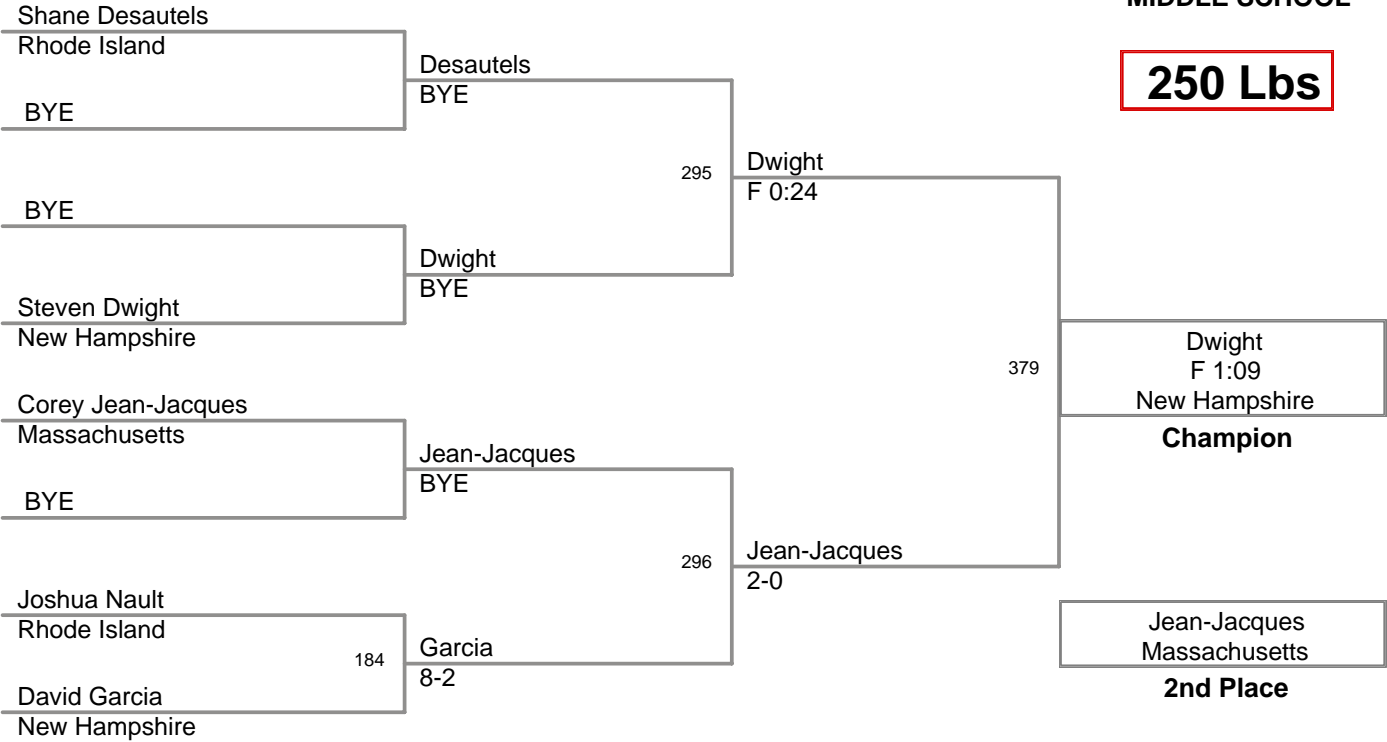

1st:	Ken	Vollaro	Connecticut
2nd:	Jacob	Whitehead	Connecticut
3rd:	Tyler	Raymond	Vermont
4th:	Jacob	Harrison-Lombardi	Rhode Island
5th:	Anthony	Valentin	New Hampshire
6th:	Bobby	Deveau	Massachusetts

210 Lbs:

5th Place: Baghdady 4-0 (Massachusetts)

6th Place: Ribezzo (Rhode Island)

112 Lbs

120 Lbs

MIDDLE SCHOOL

128 Lbs

136 Lbs

144 Lbs

152 Lbs

MIDDLE SCHOOL

175 Lbs

190 Lbs

210 Lbs

MIDDLE SCHOOL

250 Lbs

Plc	Points	Team	CH	CONS
1	630.5	Connecticut	-	-
2	349.5	Massachusetts	-	-
3	239.0	New Hampshire	-	-
4	208.0	Rhode Island	-	-
5	173.0	Vermont	-	-
6	151.0	Maine	-	-