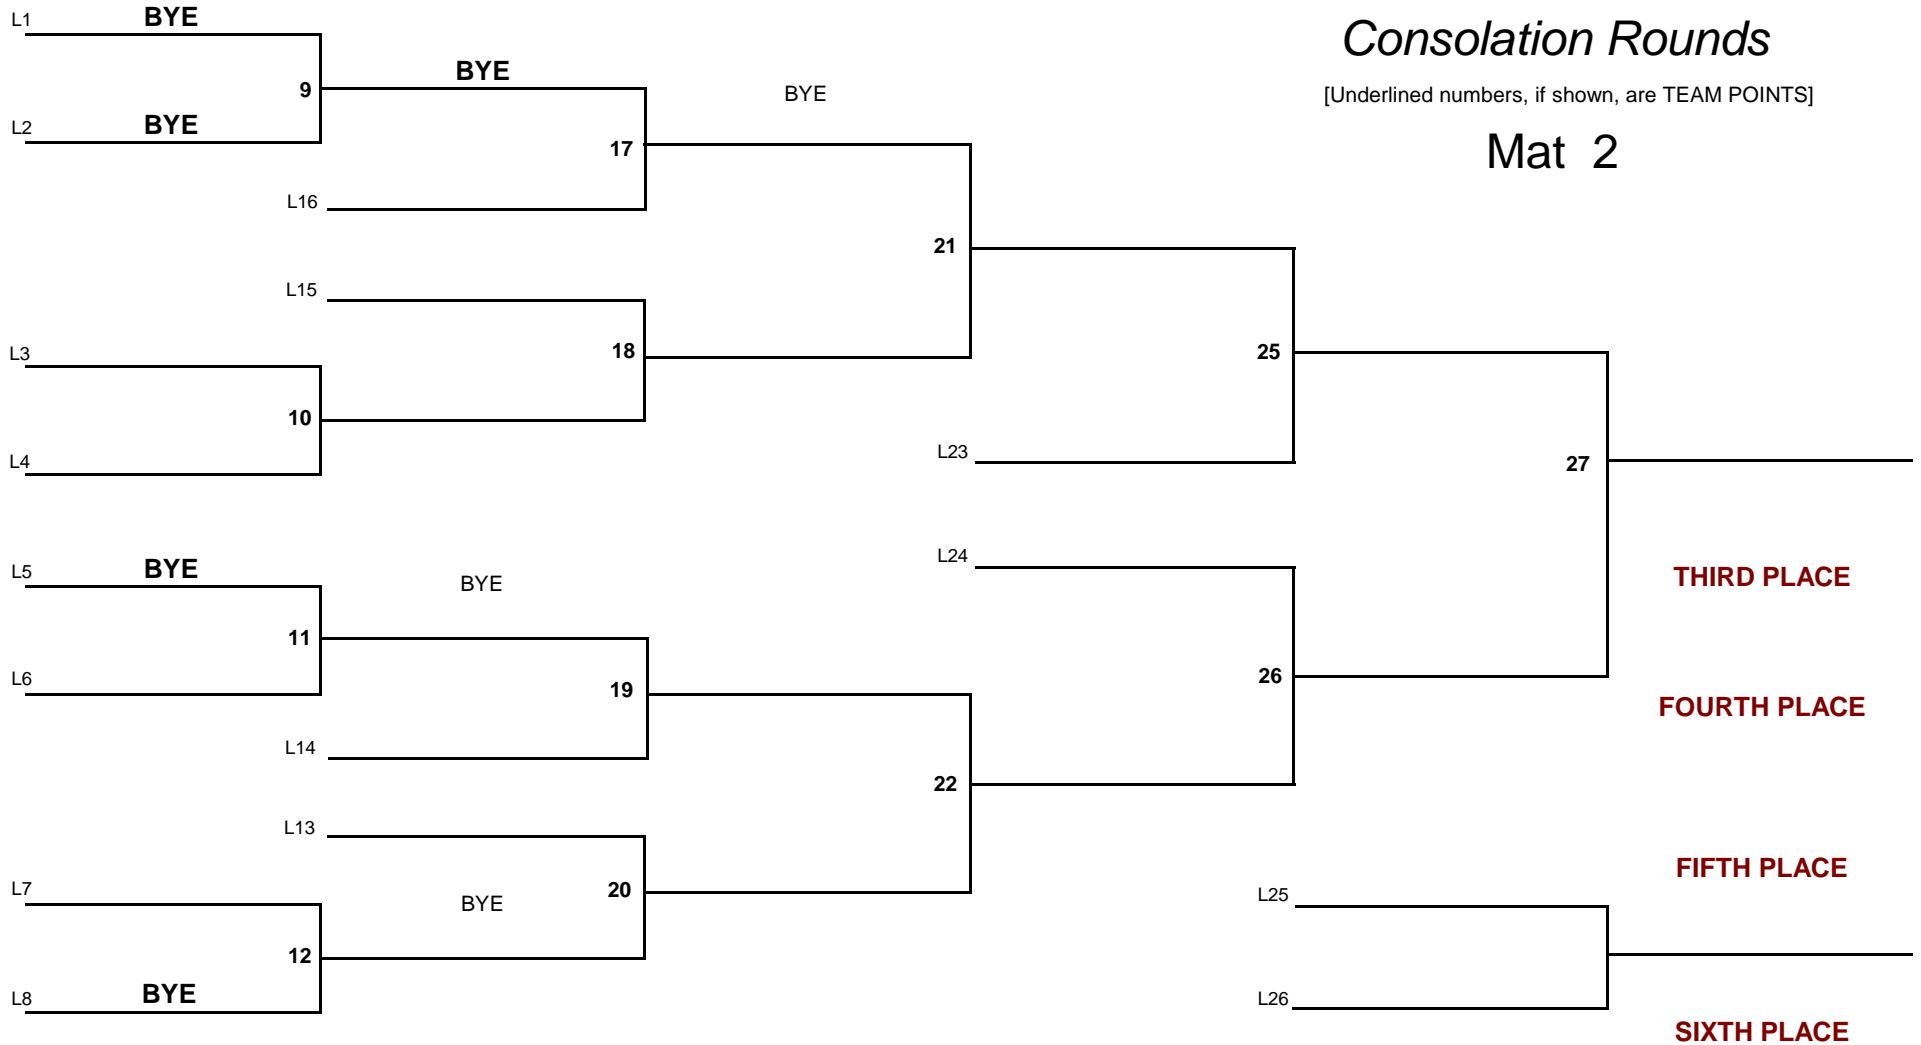

MIDDLE SCHOOL

DIVISION

144.0

WEIGHT

2011 CT Middle School State Wrestling Championship

February 27, 2011