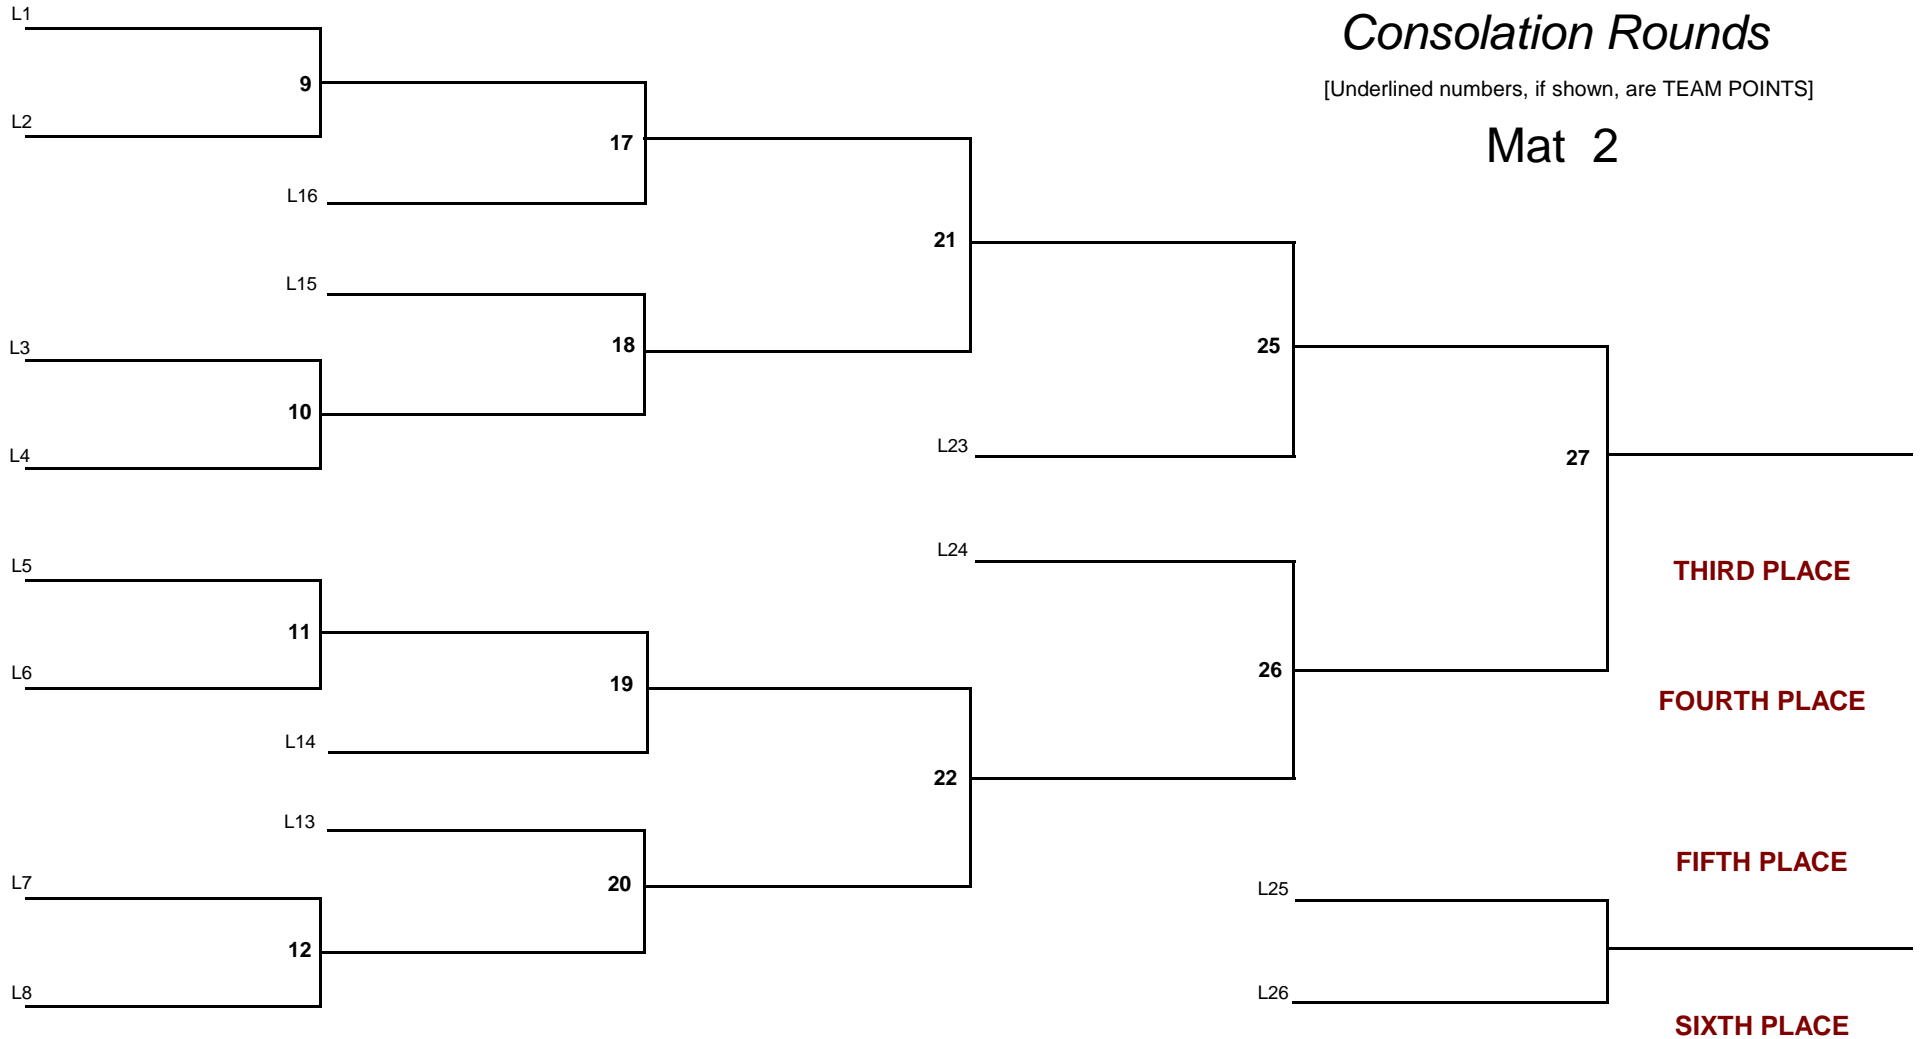

84.0

WEIGHT

2011 CT Middle School State Wrestling Championship

February 27, 2011

Consolation Rounds

[Underlined numbers, if shown, are TEAM POINTS]

Mat 2

MIDDLE SCHOOL