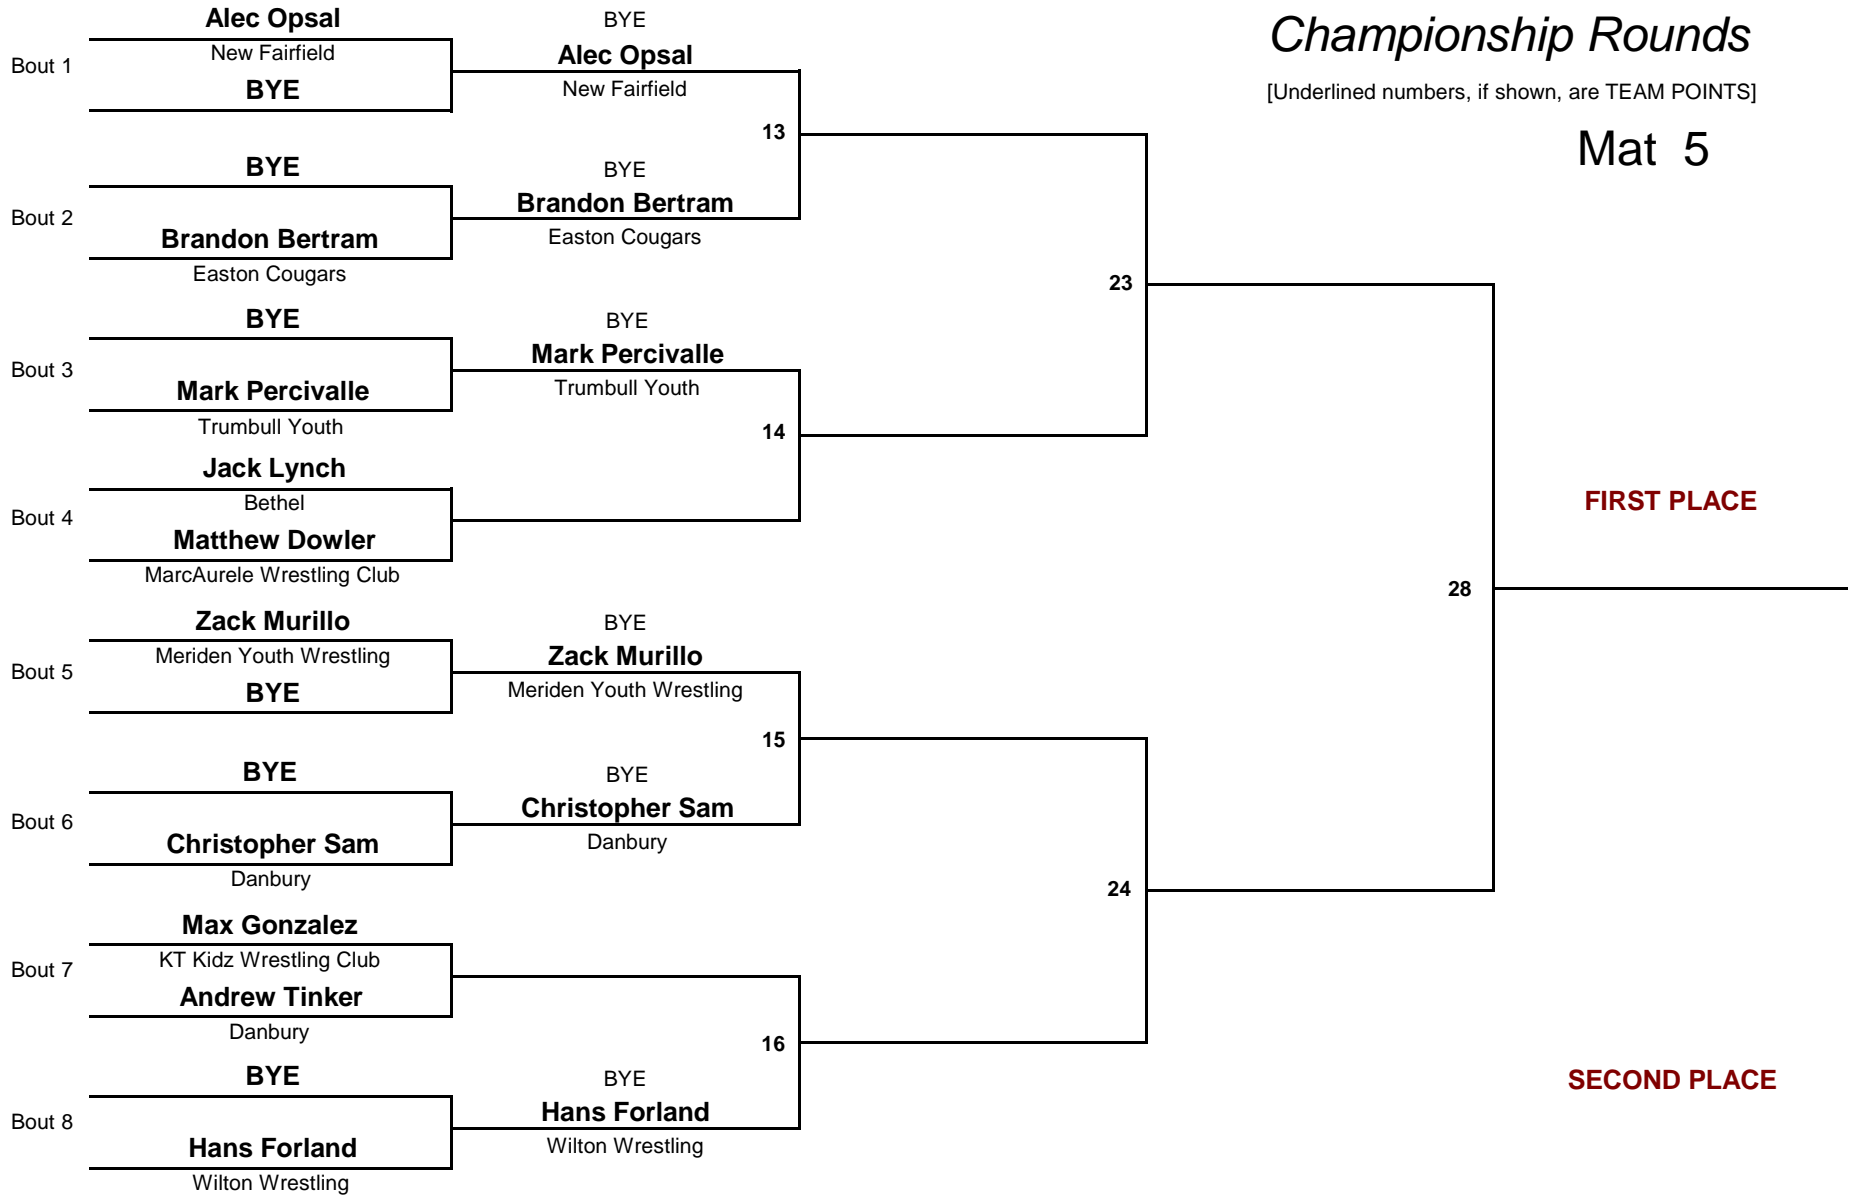

MIDDLE SCHOOL

70.0

2011 CT Middle School State Wrestling Championship

DIVISION

WEIGHT

February 27, 2011

MIDDLE SCHOOL

DIVISION