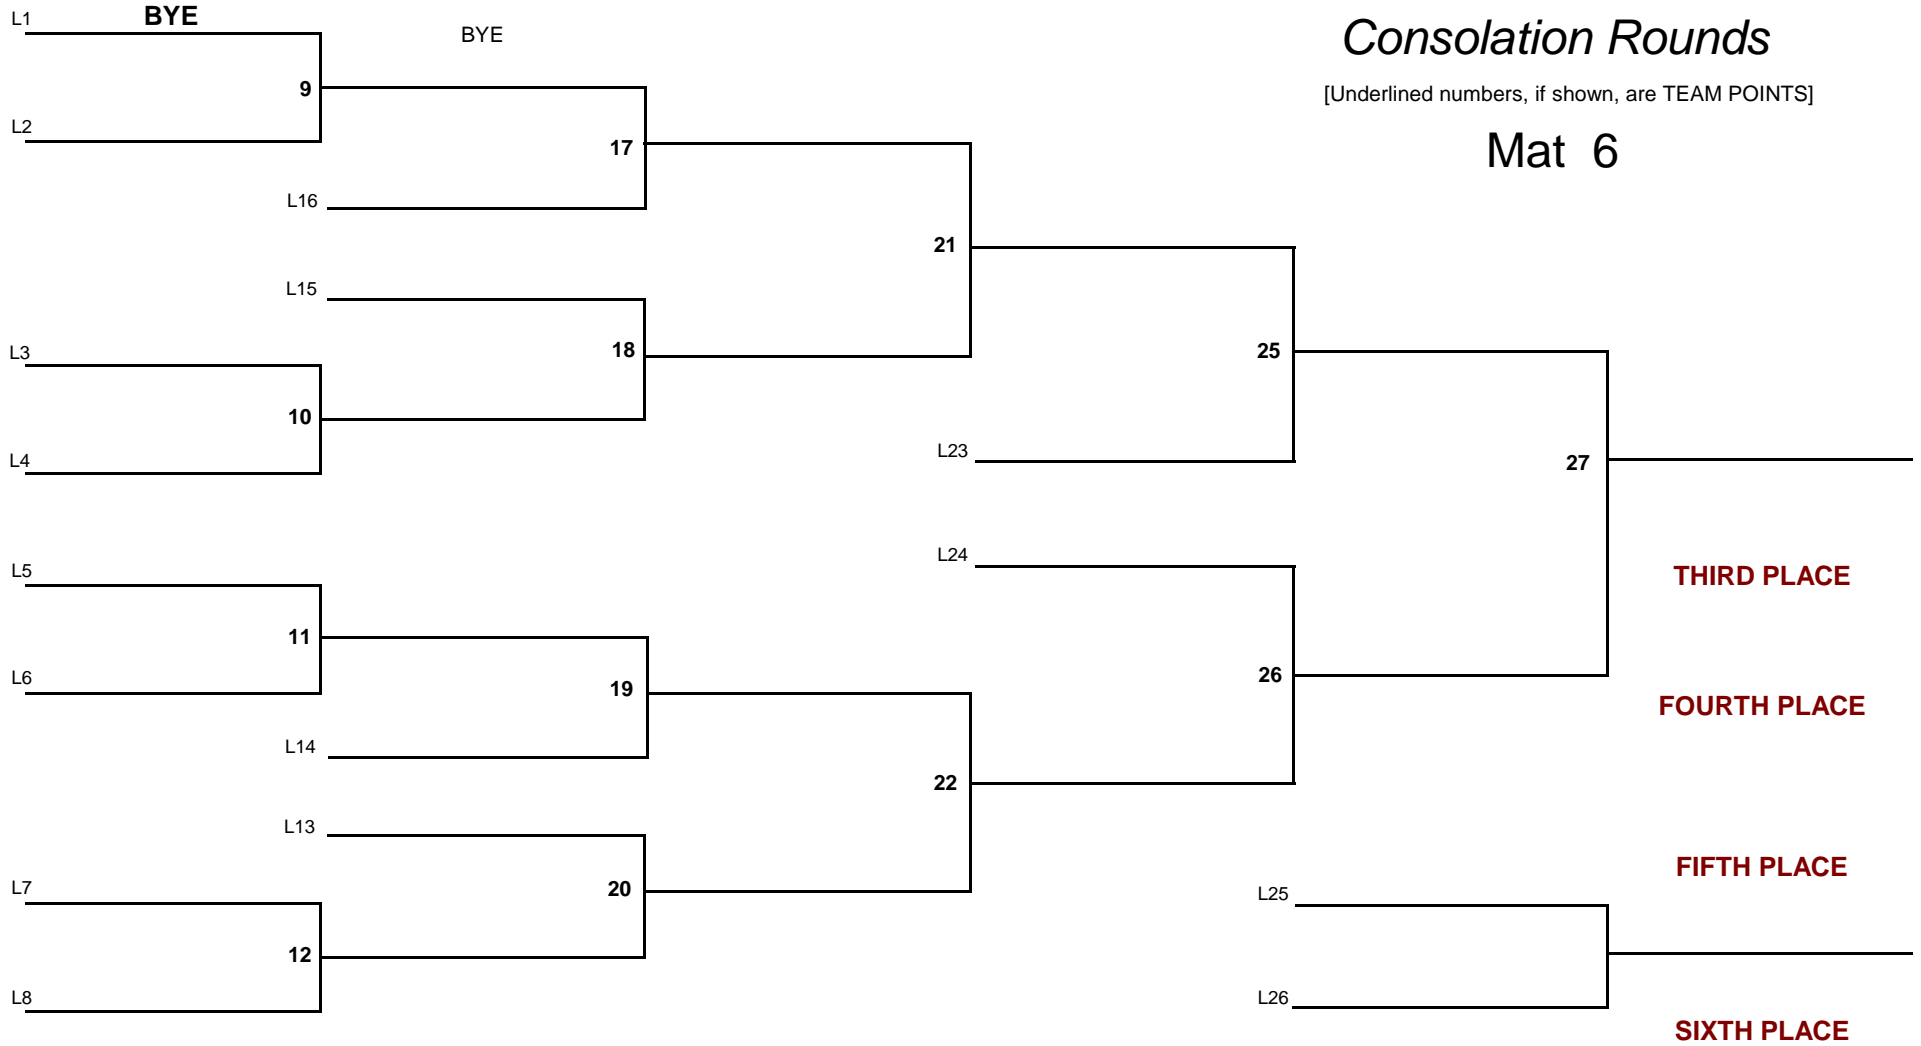

MIDDLE SCHOOL

DIVISION

98.0

WEIGHT

2011 CT Middle School State Wrestling Championship

February 27, 2011

MIDDLE SCHOOL

104.0