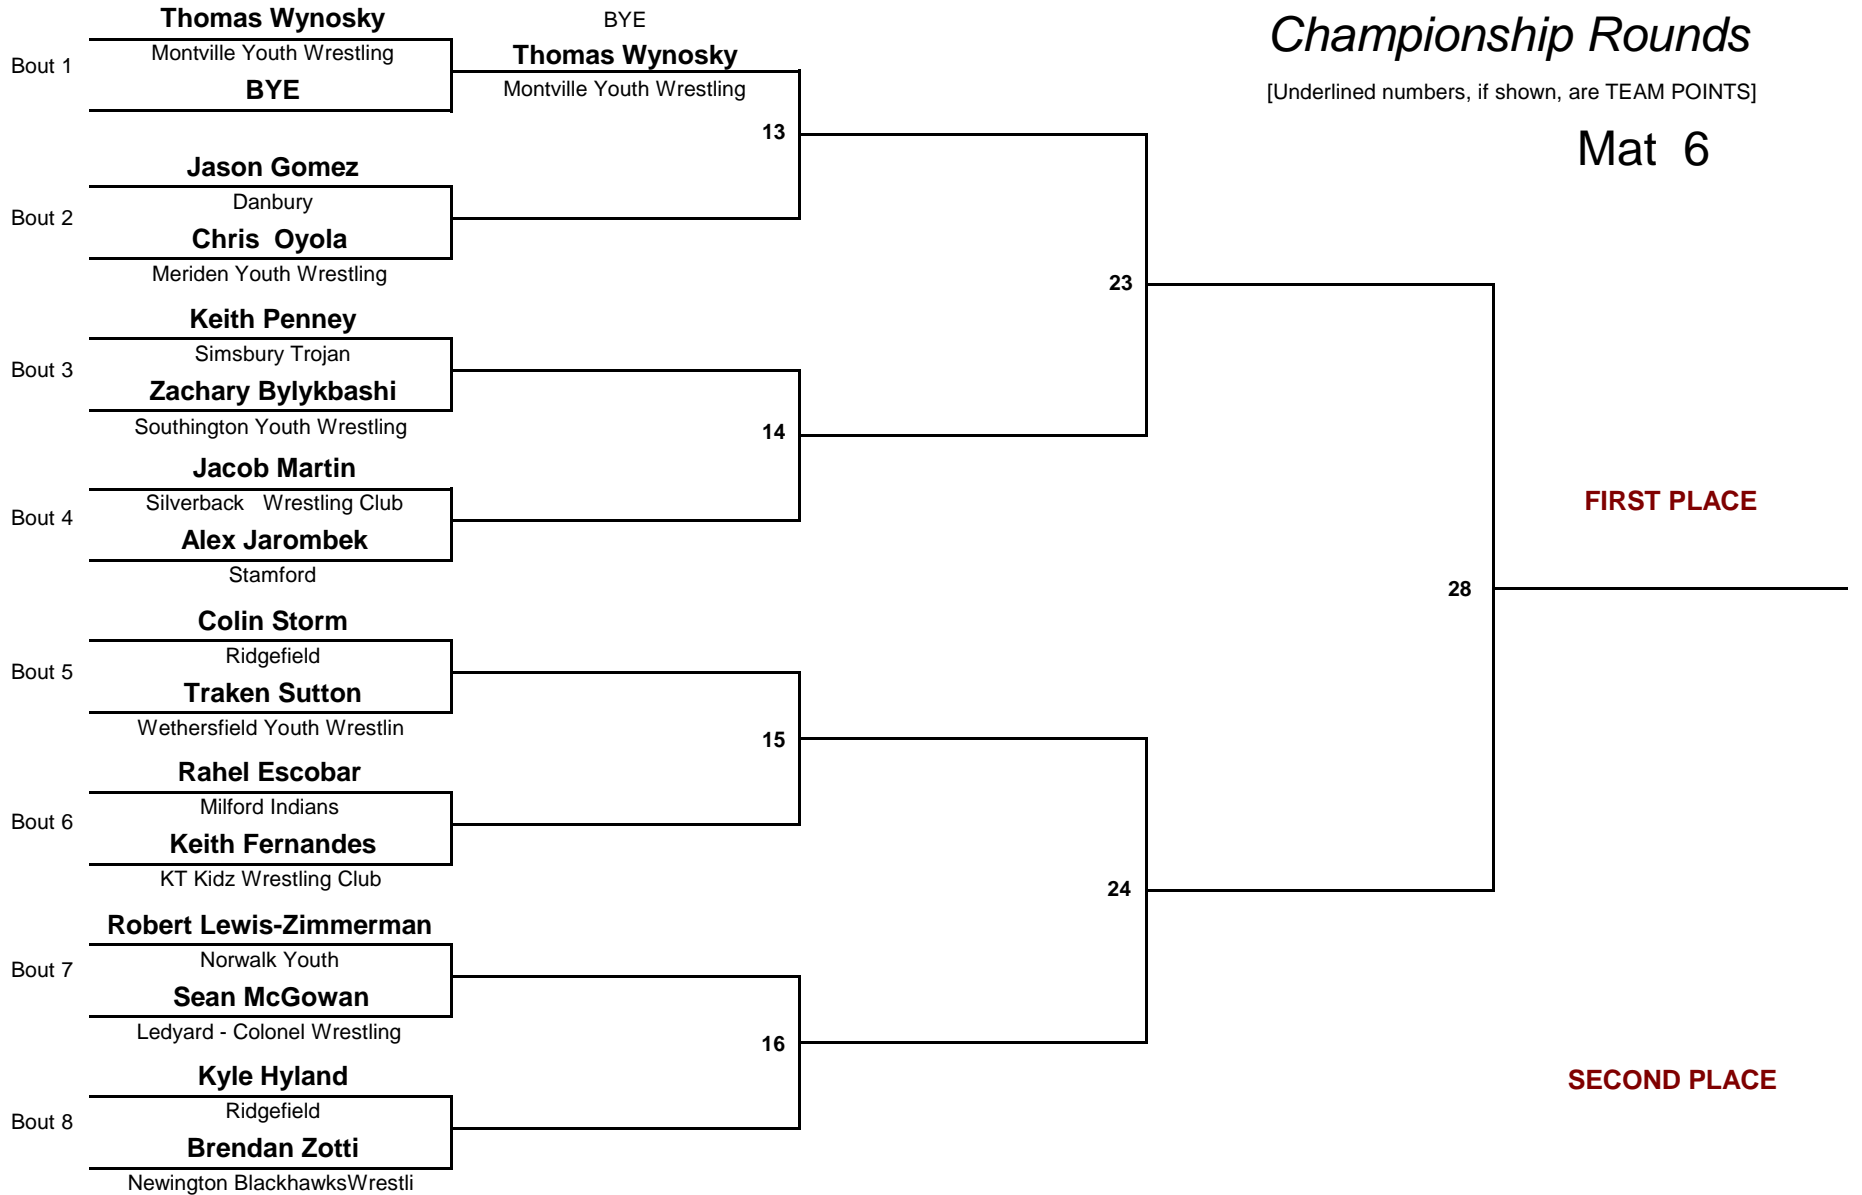

2011 CT Middle School State Wrestling Championship

February 27, 2011

MIDDLE SCHOOL

98.0

2011 CT Middle School State Wrestling Championship

DIVISION

WEIGHT

February 27, 2011