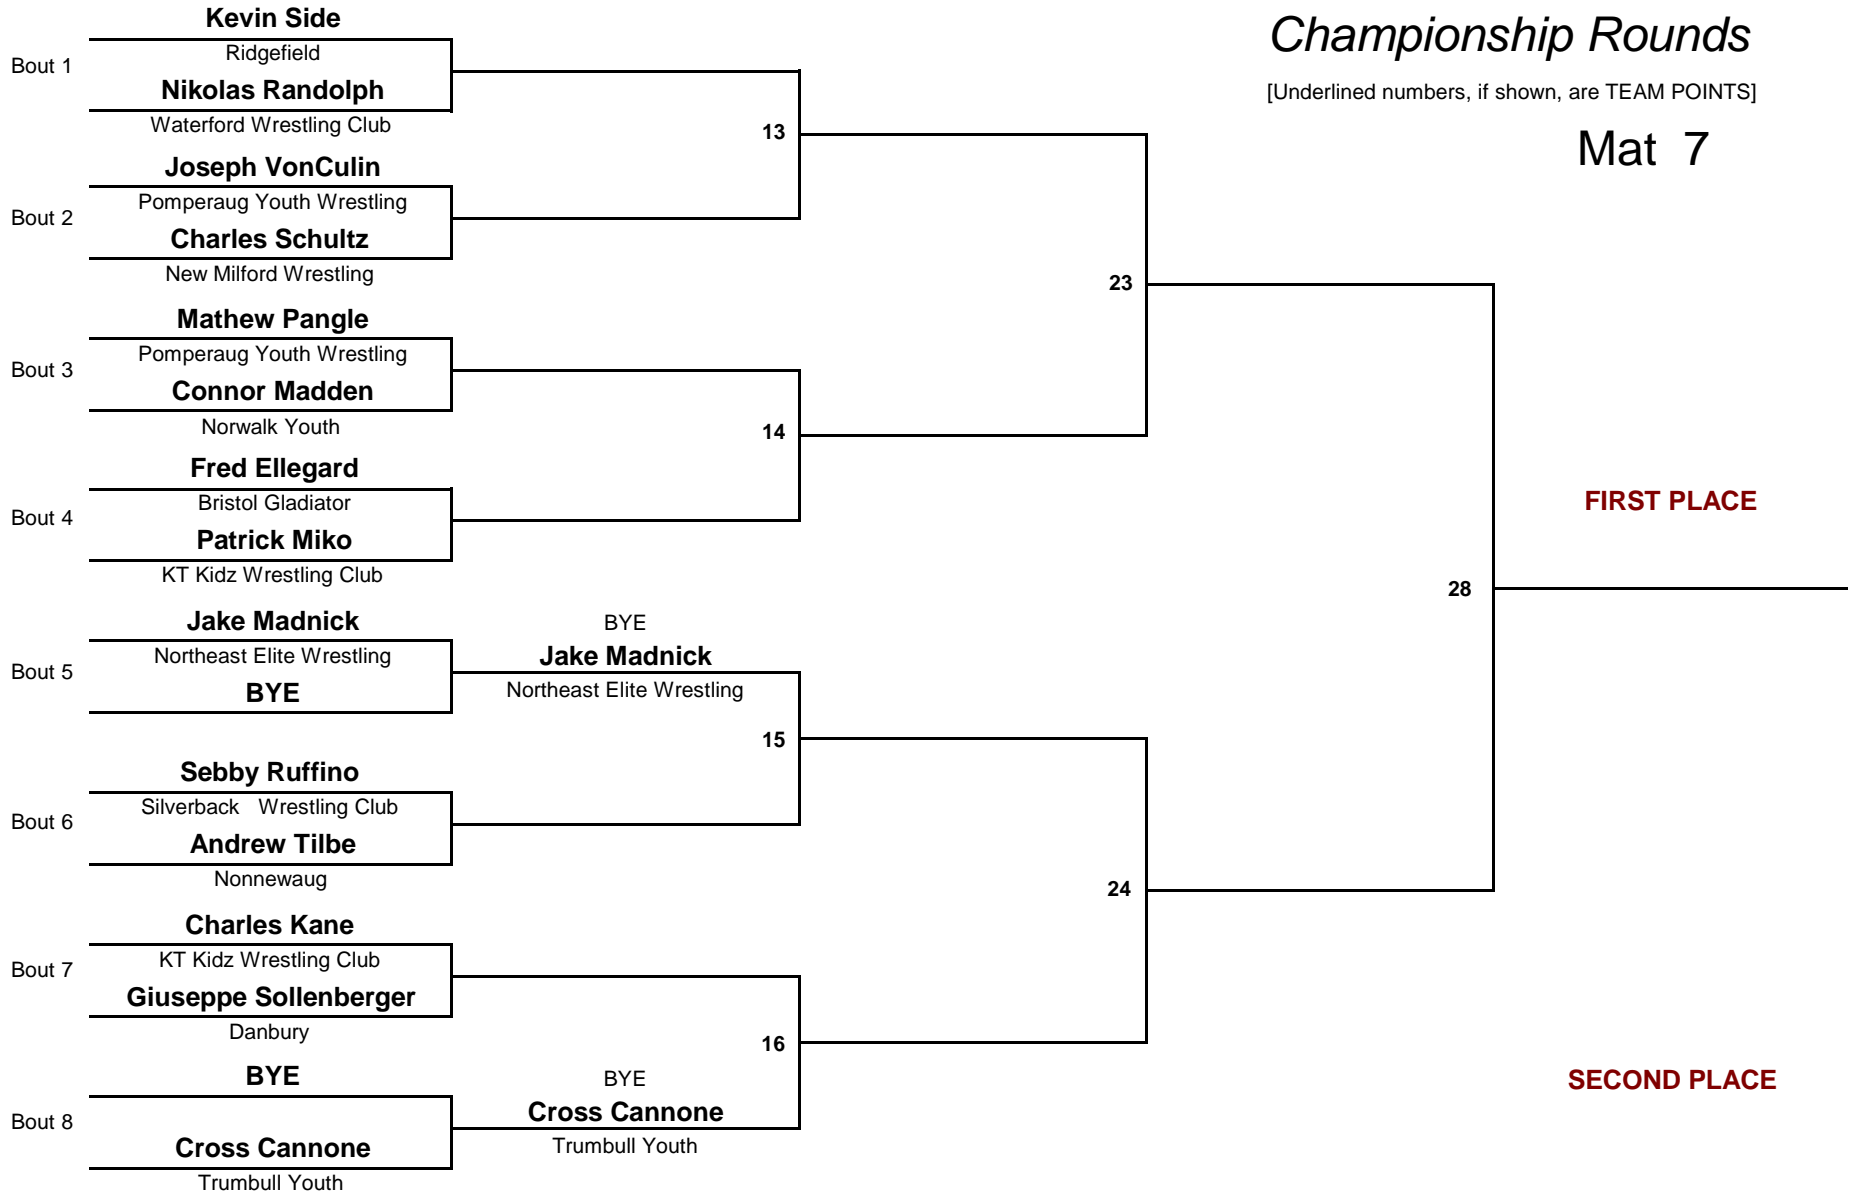

MIDDLE SCHOOL

93.0

2011 CT Middle School State Wrestling Championship

DIVISION

WEIGHT

February 27, 2011