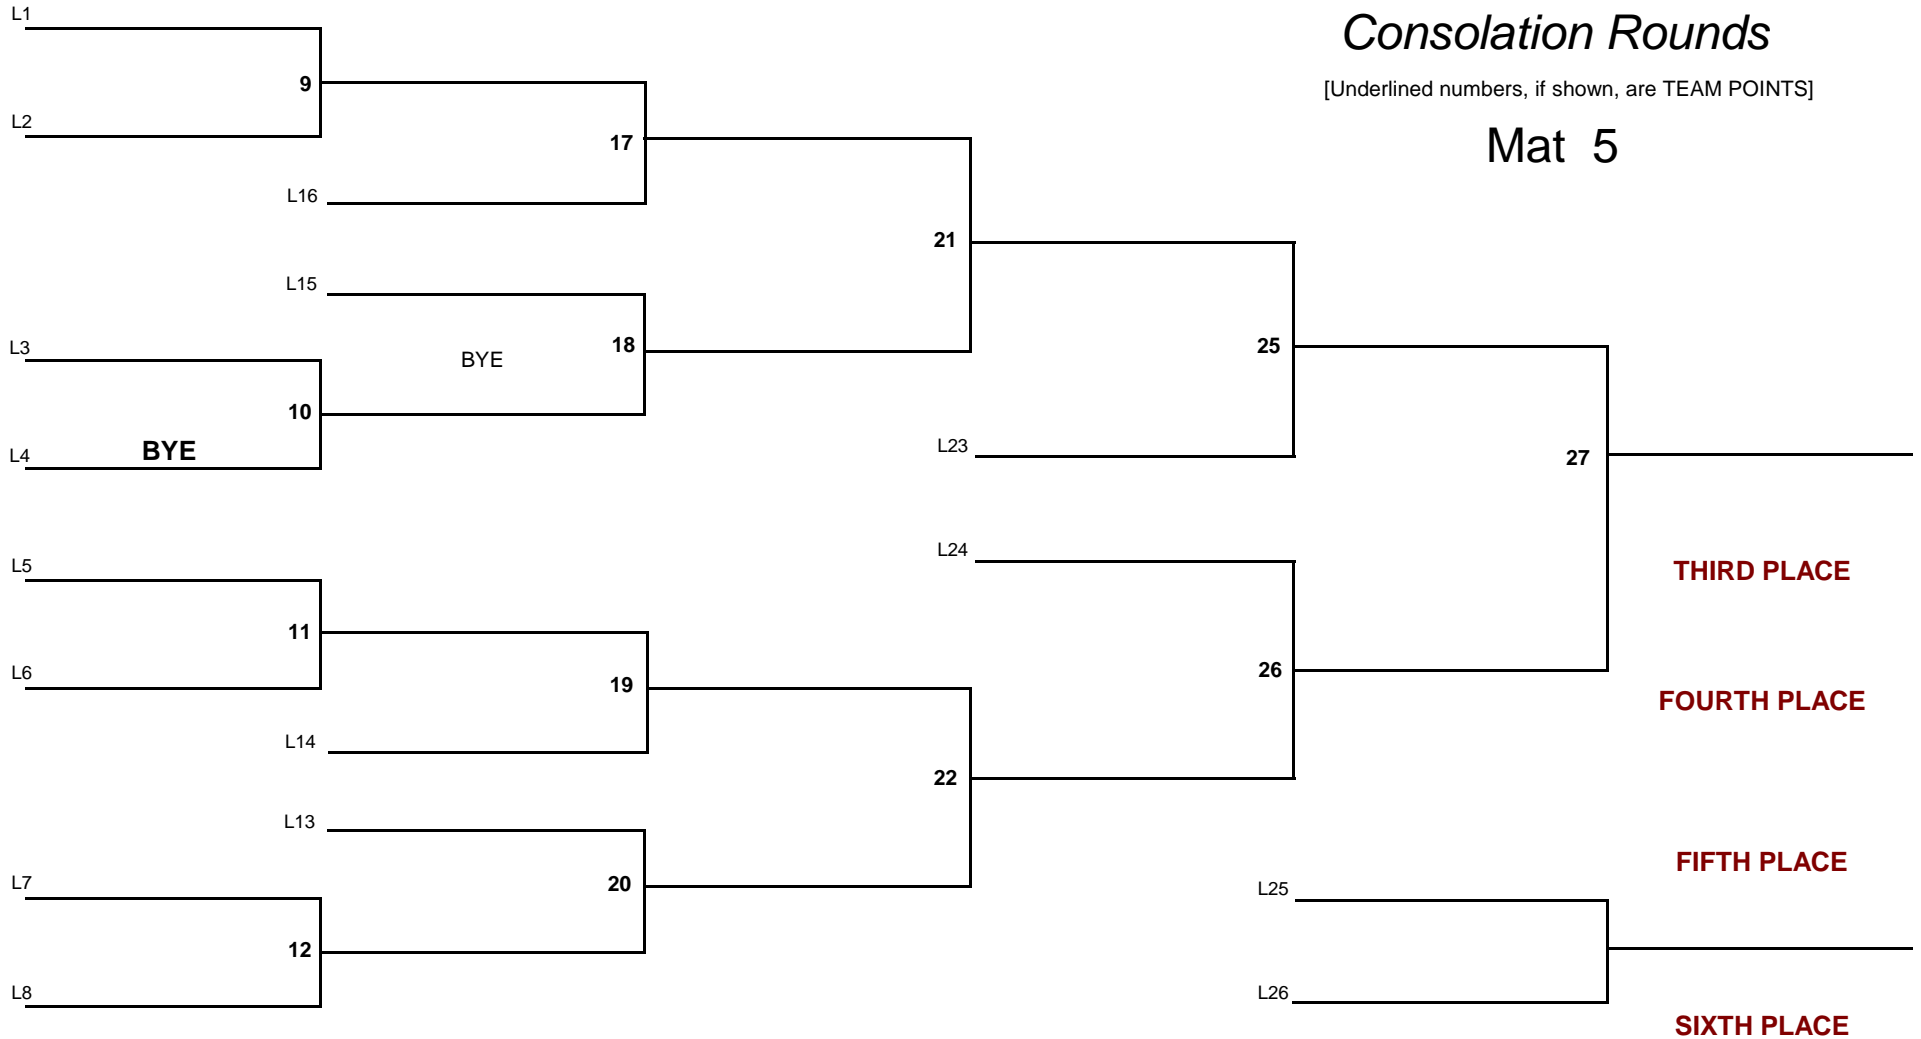

MIDDLE SCHOOL

104.0

2011 CT Middle School State Wrestling Championship

DIVISION

WEIGHT

February 27, 2011