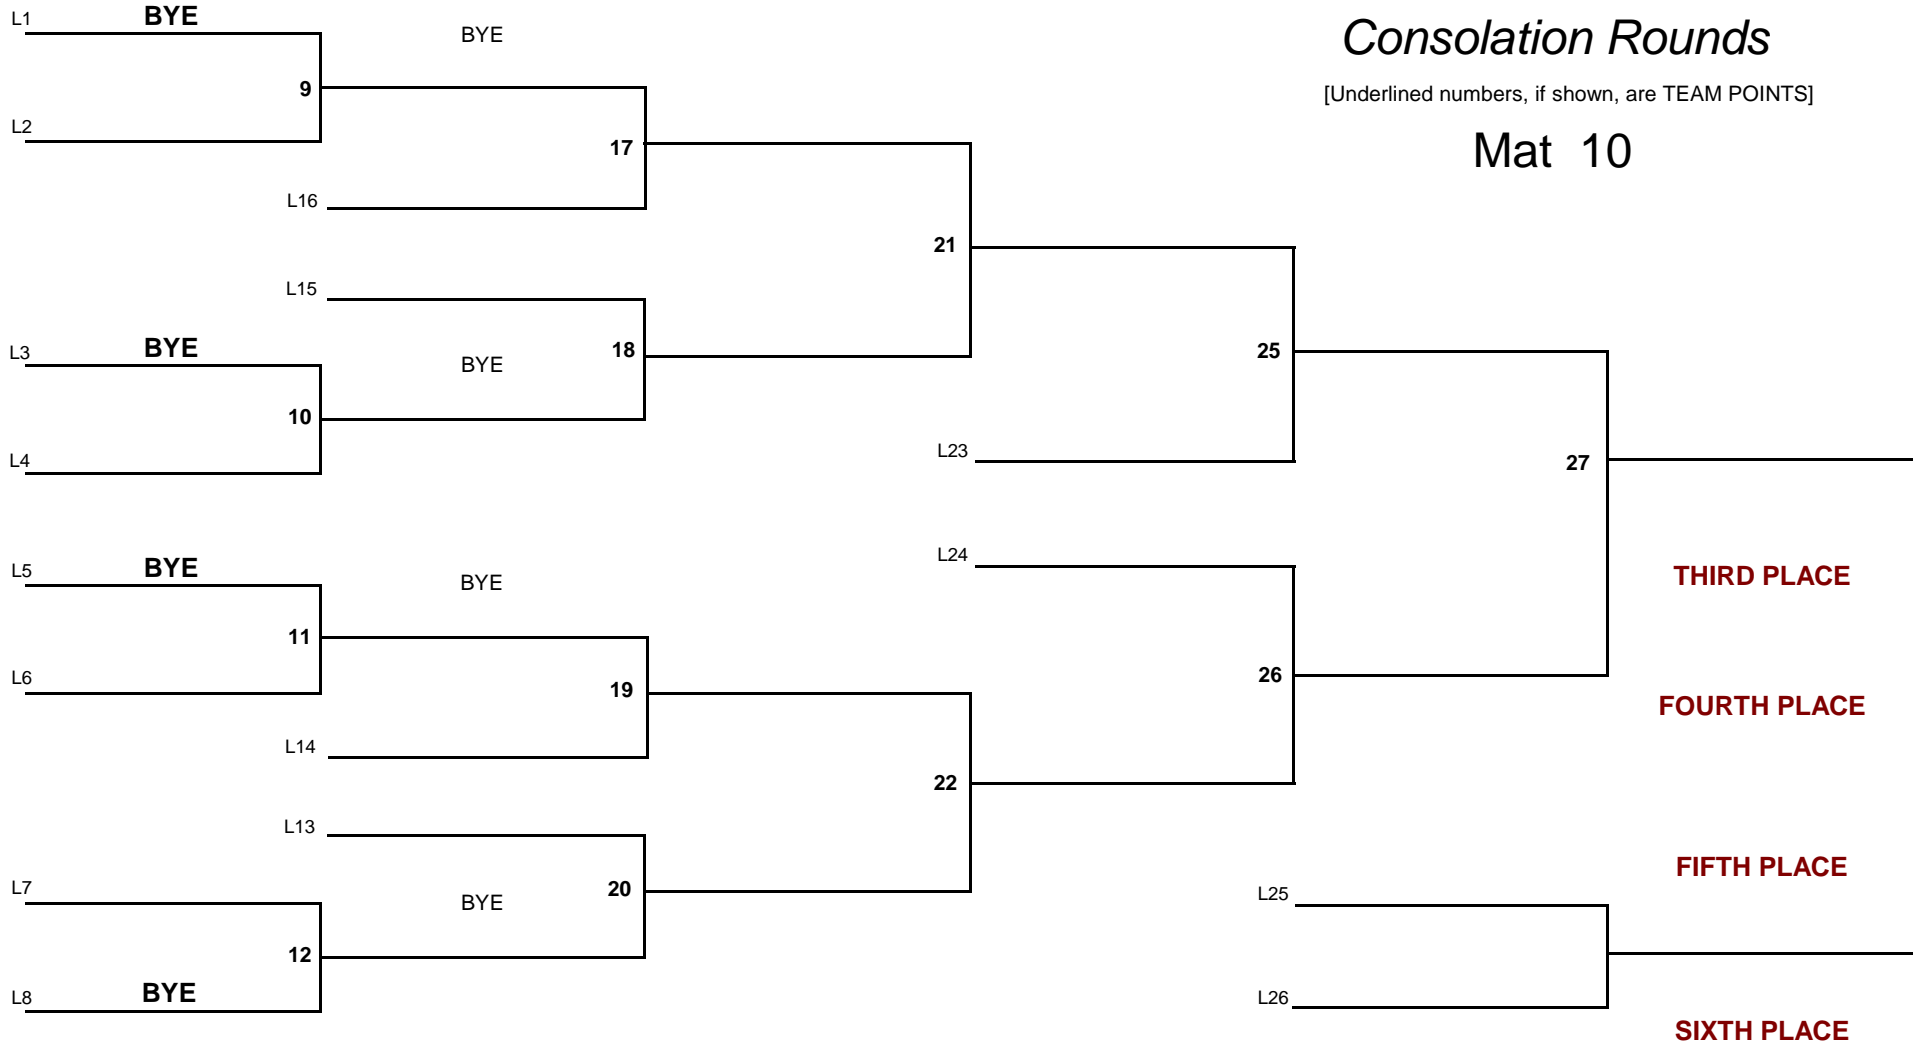

MIDDLE SCHOOL

120.0

2011 CT Middle School State Wrestling Championship

DIVISION

WEIGHT

February 27, 2011

MIDDLE SCHOOL

128.0