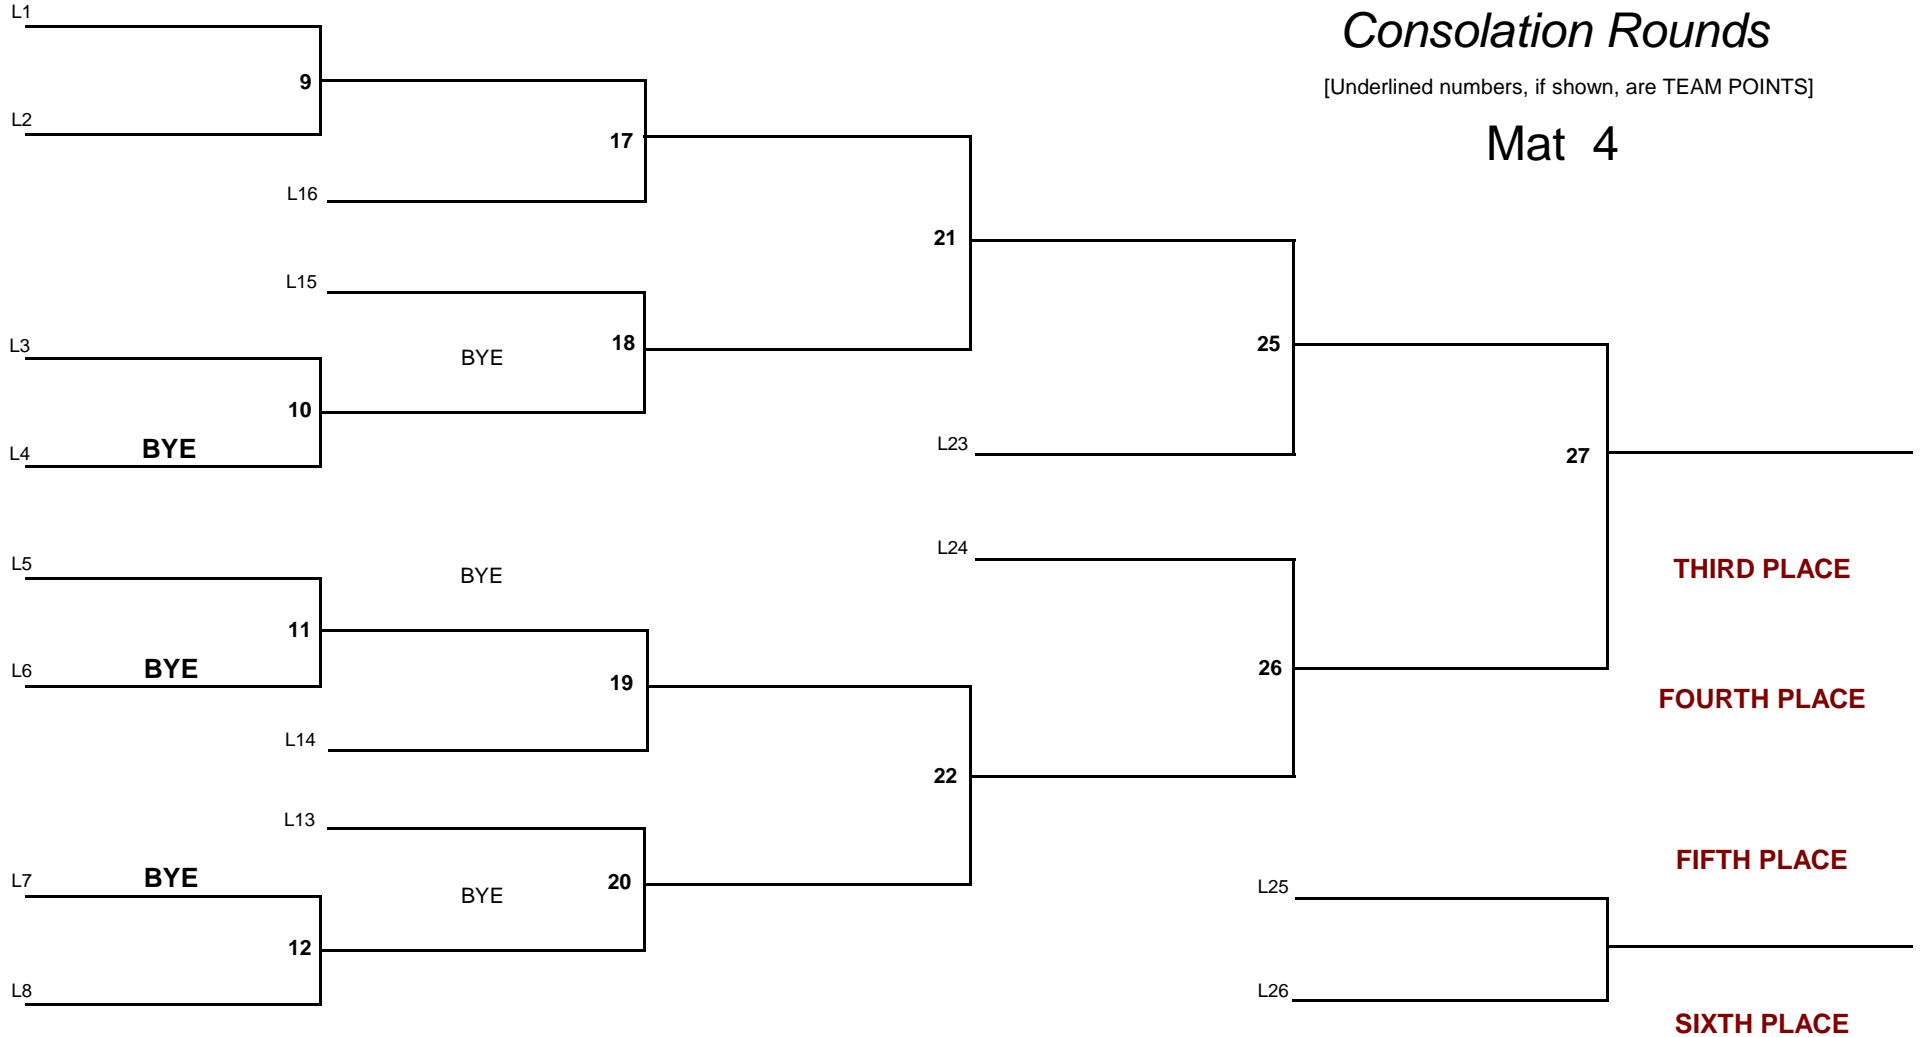

WEIGHT

2011 CT Middle School State Wrestling Championship

February 27, 2011

Consolation Rounds

[Underlined numbers, if shown, are TEAM POINTS]

Mat 4

MIDDLE SCHOOL

93.0