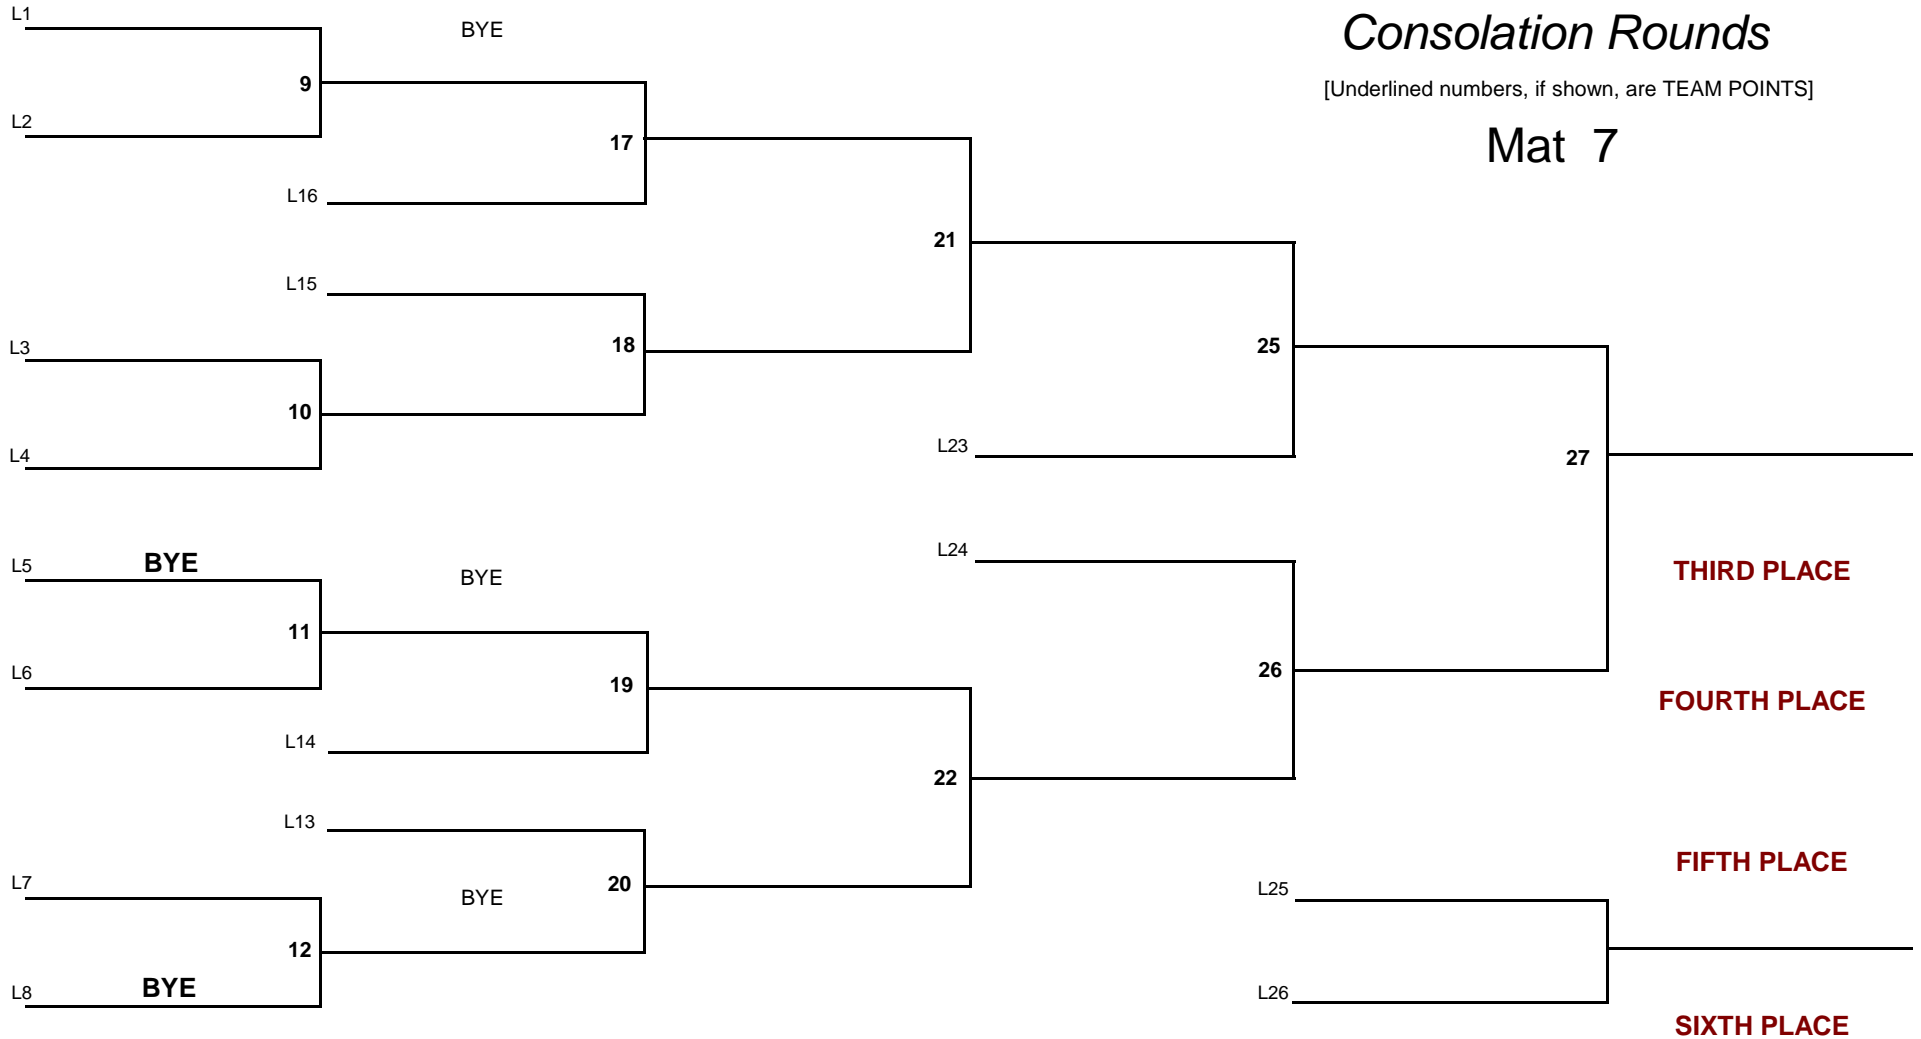

MIDDLE SCHOOL

DIVISION

93.0

WEIGHT

2011 CT Middle School State Wrestling Championship

February 27, 2011