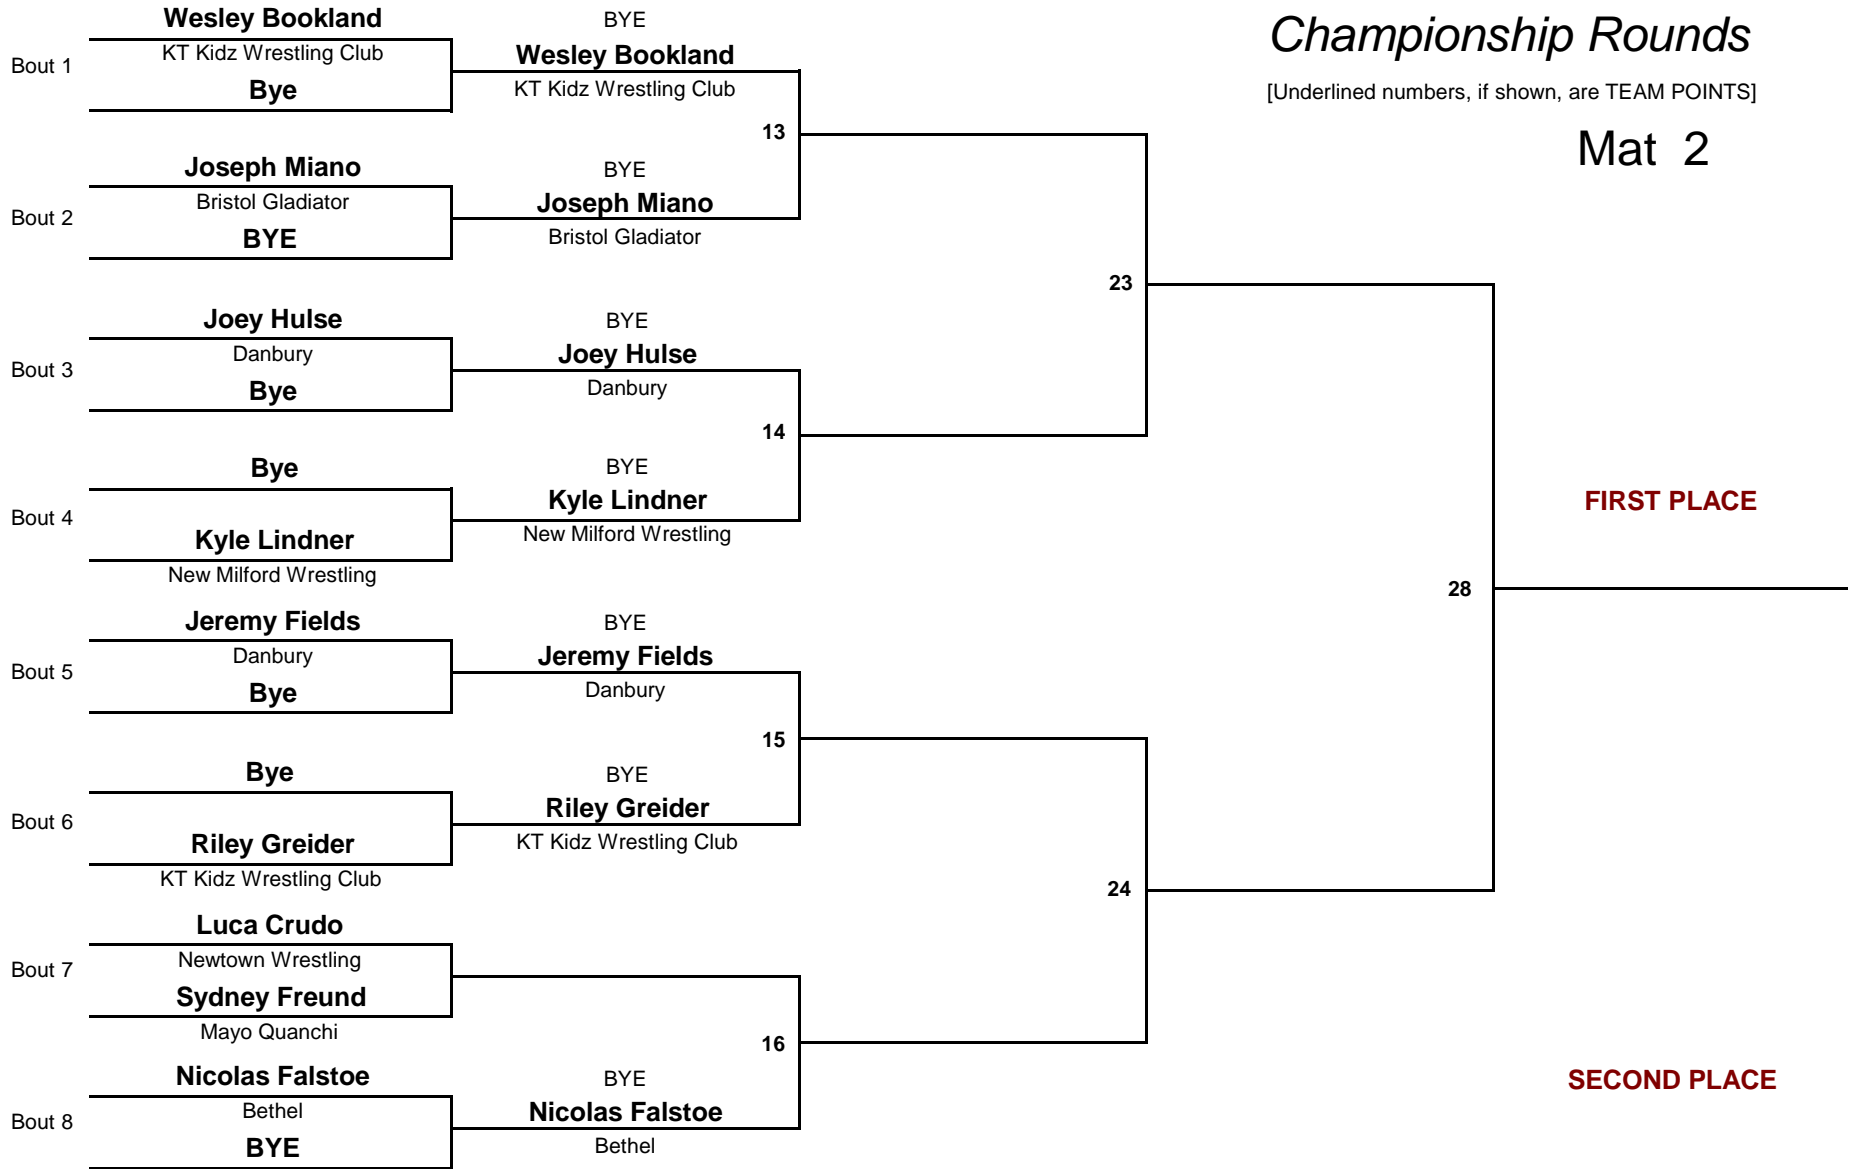

MIDDLE SCHOOL

DIVISION

77.0

WEIGHT

2011 CT Middle School State Wrestling Championship

February 27, 2011