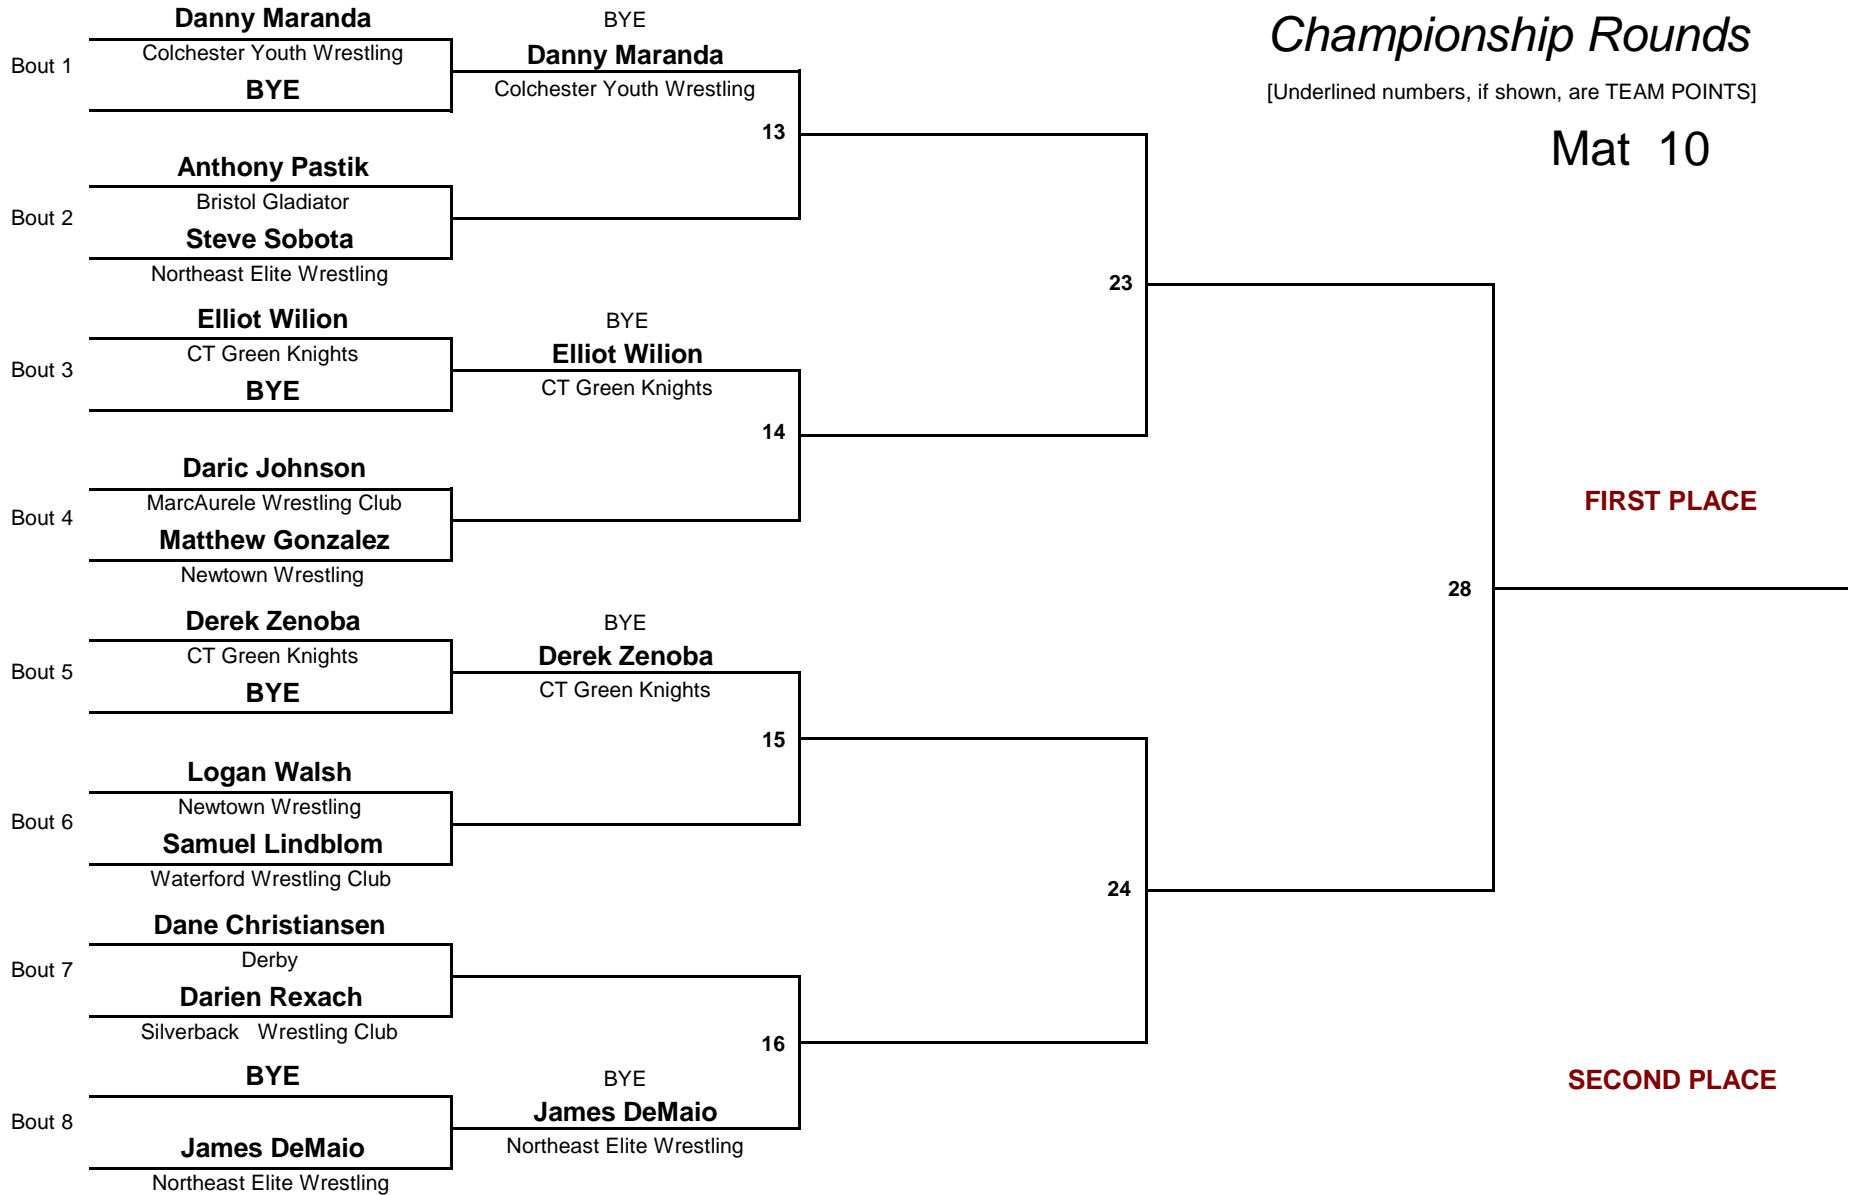

WEIGHT

February 27, 2011

MIDDLE SCHOOL

120.0

2011 CT Middle School State Wrestling Championship

DIVISION

WEIGHT

February 27, 2011