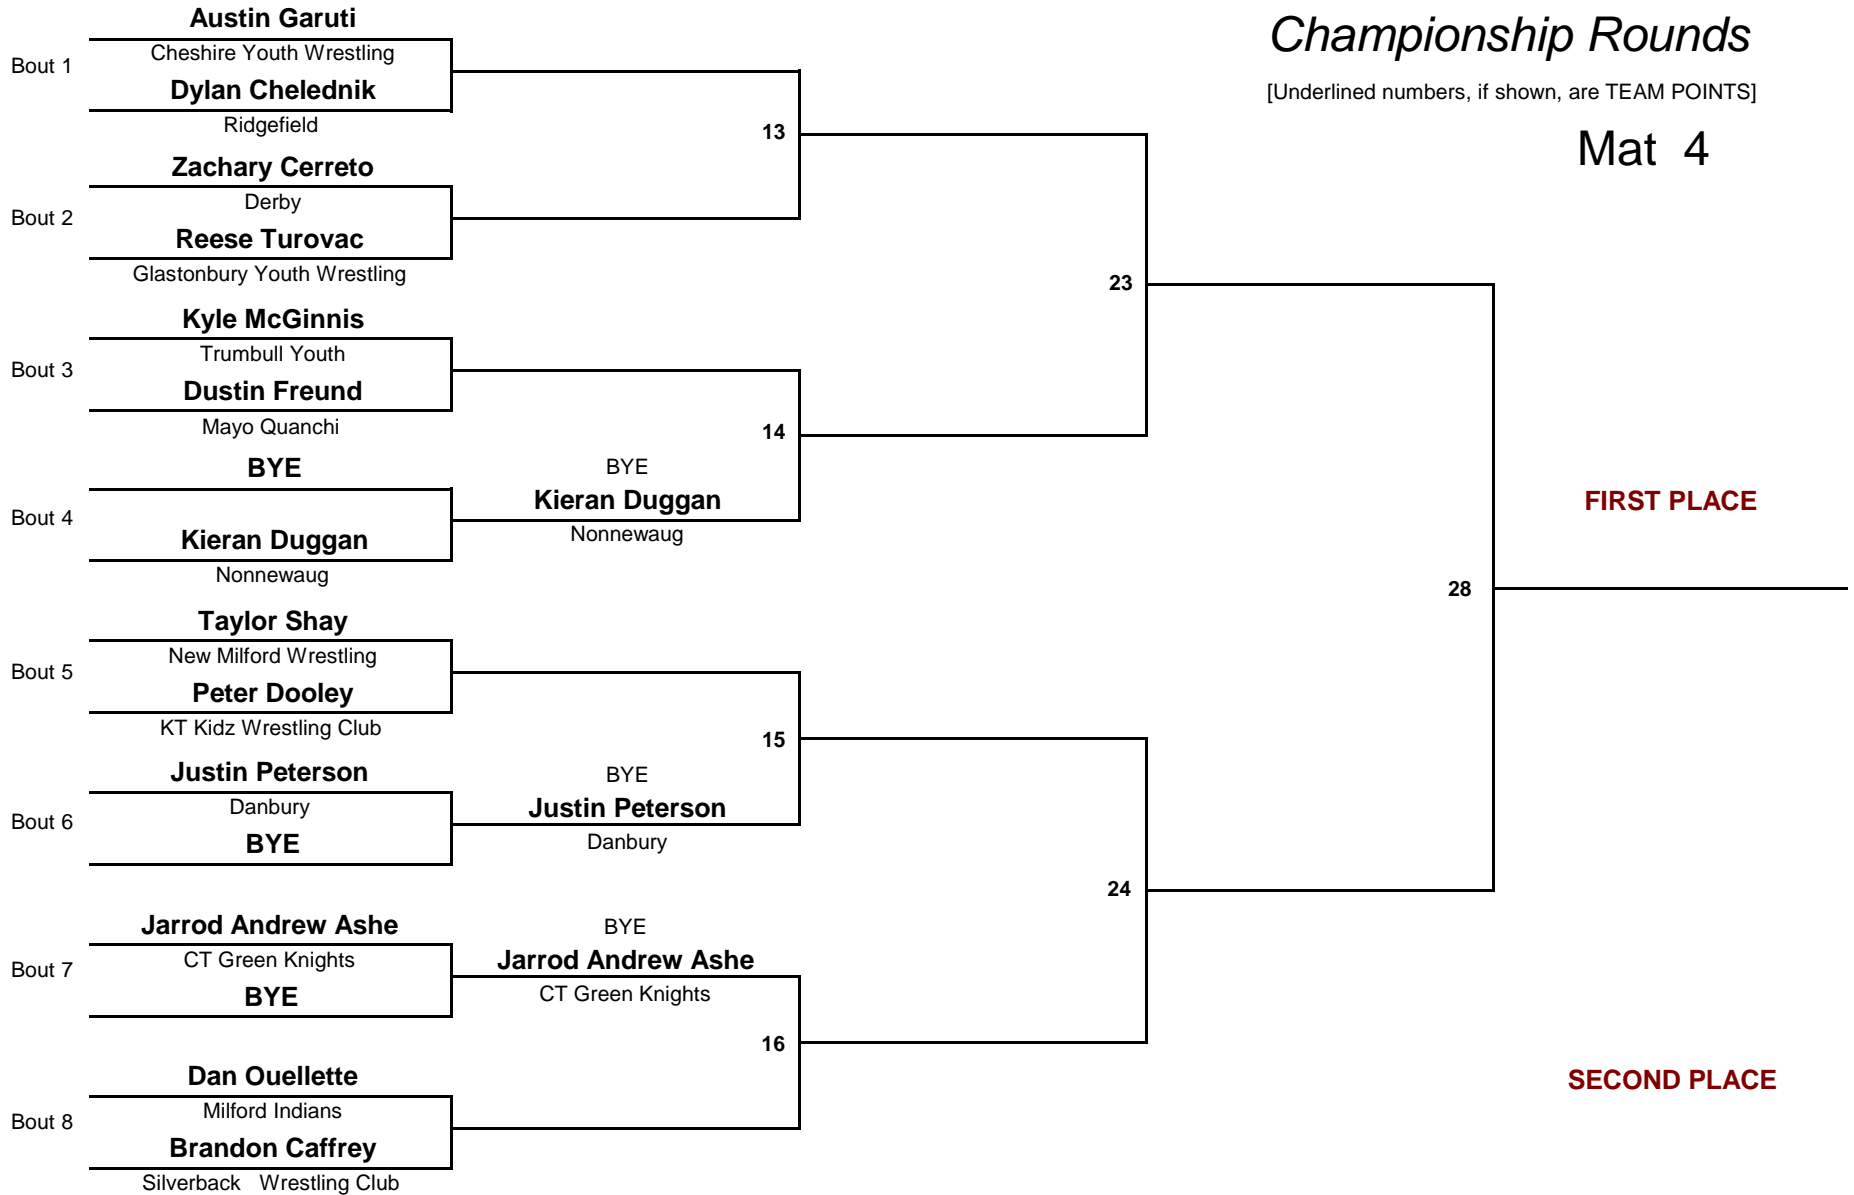

MIDDLE SCHOOL

88.0

2011 CT Middle School State Wrestling Championship

DIVISION

WEIGHT

February 27, 2011