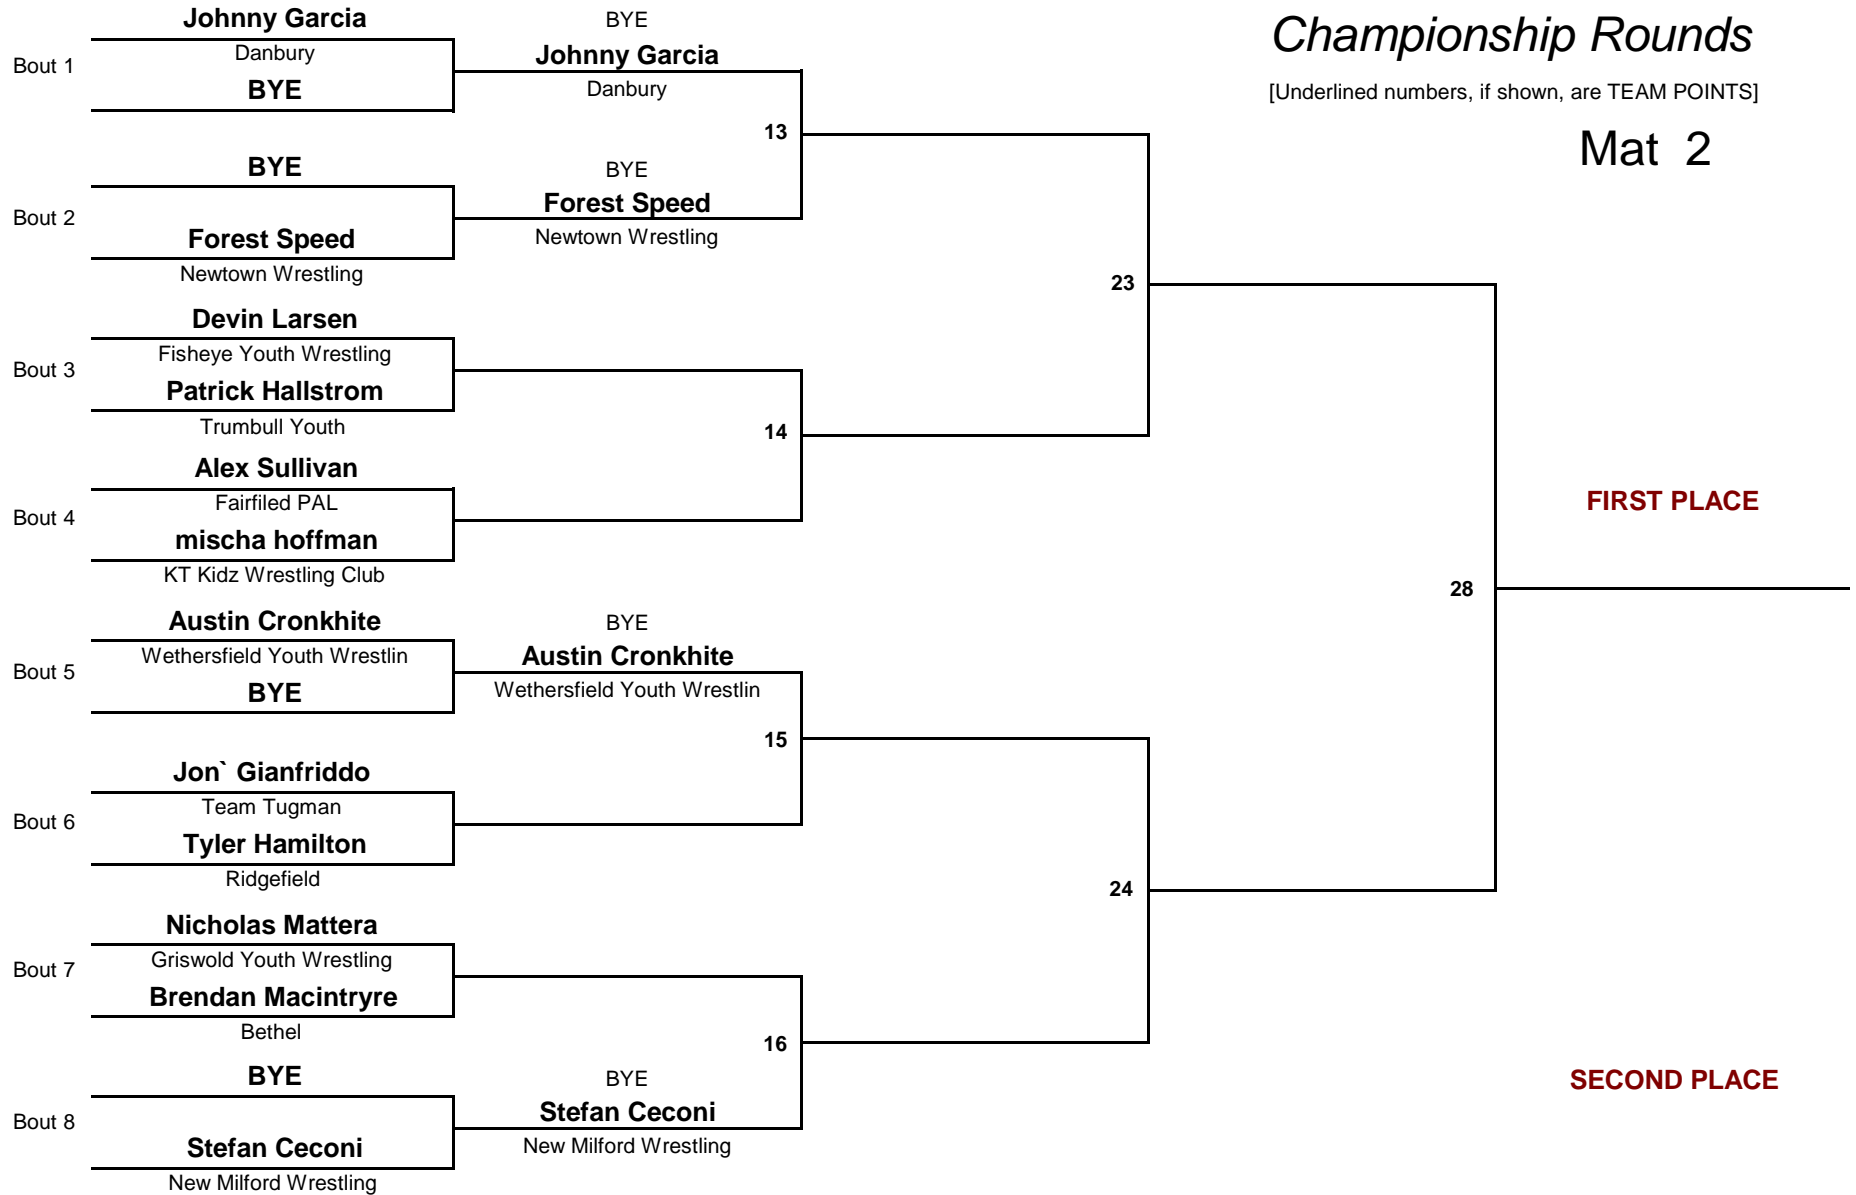

MIDDLE SCHOOL

144.0

2011 CT Middle School State Wrestling Championship

DIVISION

WEIGHT

February 27, 2011