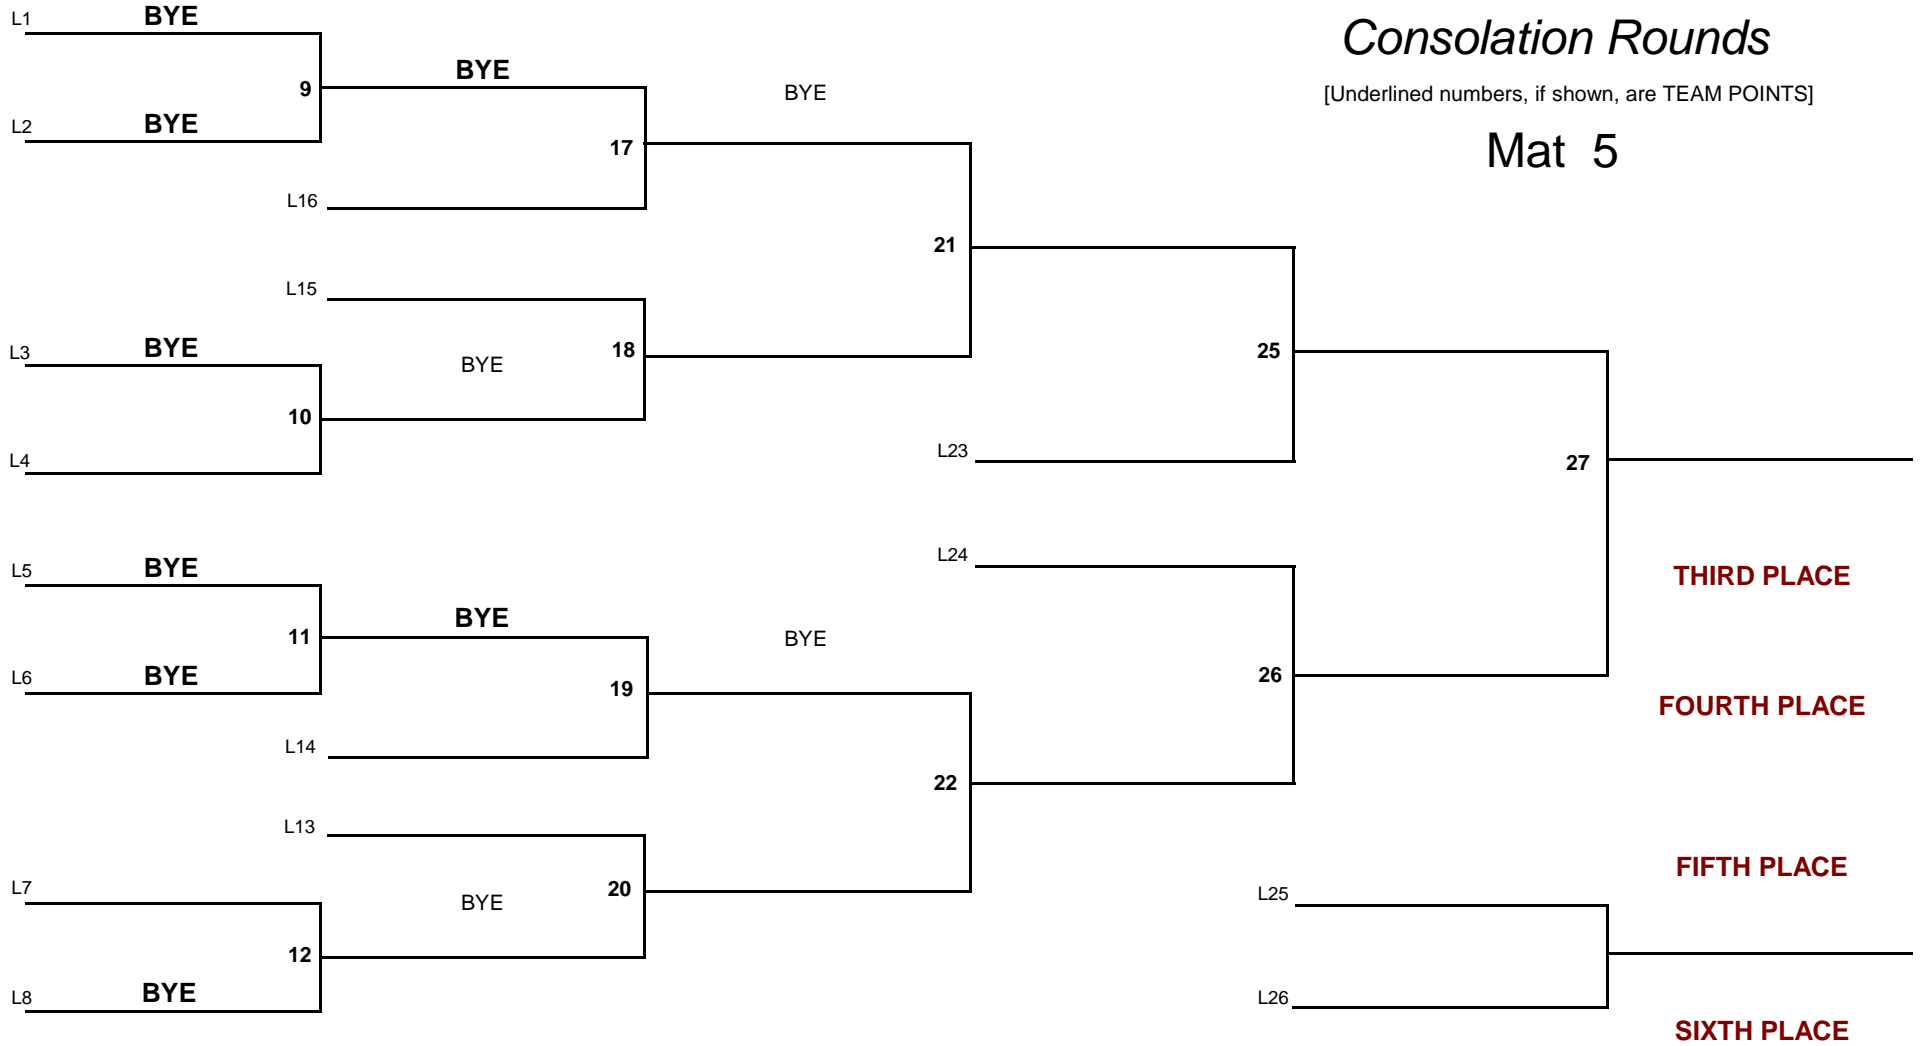

MIDDLE SCHOOL

DIVISION

70.0

WEIGHT

2011 CT Middle School State Wrestling Championship

February 27, 2011