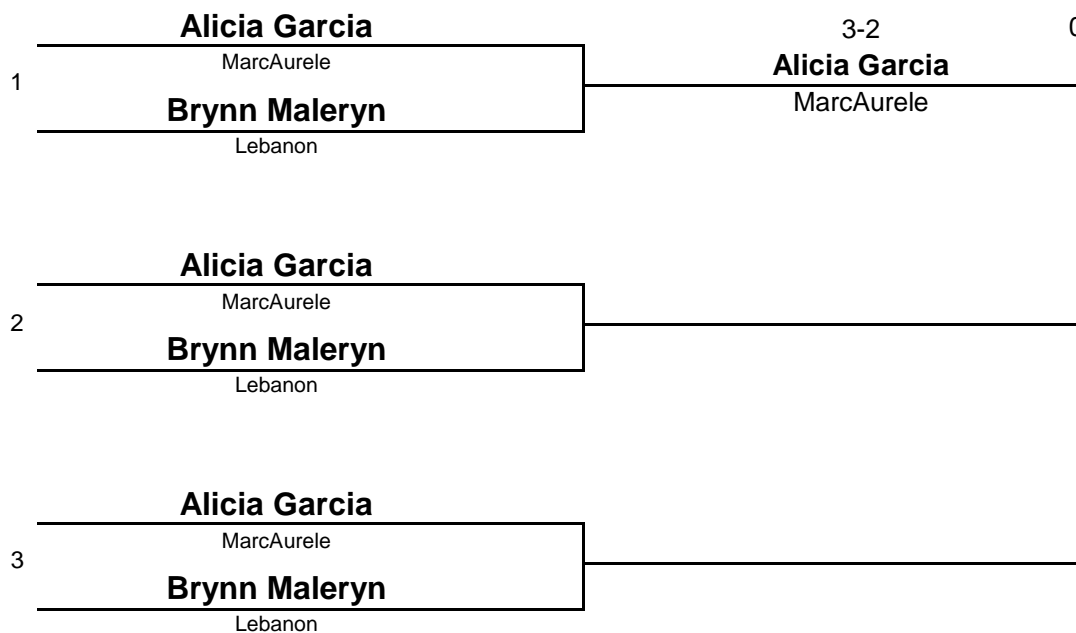

BANTAM

DIVISION

800

WEIGHT

King of the Mat - Girls

January 8, 2012

Mat 7

THIS BRACKET IS WRESTLING A ROUND ROBIN FORMAT

3-2 0

FIRST PLACE
Alicia Garcia
MarcAurele

SECOND PLACE
Brynn Maleryn
Lebanon

NOVICE
DIVISION

900
WEIGHT

King of the Mat - Girls

January 8, 2012

Mat 7

THIS BRACKET IS WRESTLING A ROUND ROBIN FORMAT

2-0 0

FIRST PLACE
Skyler Cummings

SECOND PLACE
Makenzy Garcia

NOVICE

DIVISION

901

WEIGHT

King of the Mat - Girls

January 8, 2012

Mat 7

THIS BRACKET IS WRESTLING A ROUND ROBIN FORMAT

Pin at 0:31 2

FIRST PLACE
Samantha Springer

SECOND PLACE
Kaeli Smolko