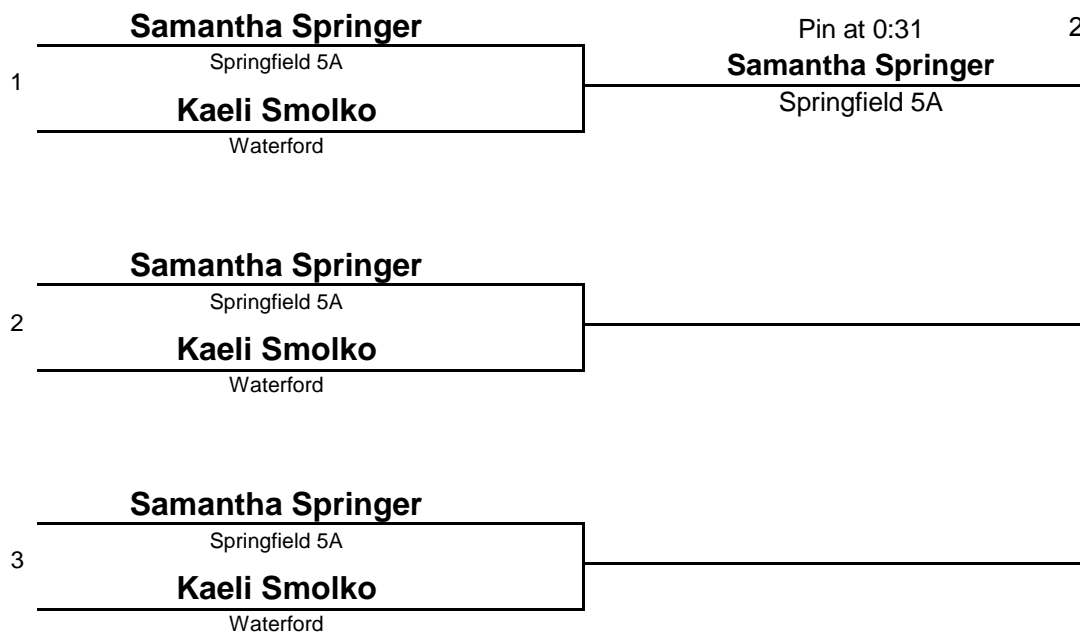

THIS BRACKET IS WRESTLING A ROUND ROBIN FORMAT

2-0 0

FIRST PLACE
Skyler Cummings

SECOND PLACE
Makenzy Garcia

NOVICE

DIVISION

901

WEIGHT

King of the Mat - Girls

January 8, 2012

Mat 7

THIS BRACKET IS WRESTLING A ROUND ROBIN FORMAT

Pin at 0:31 2

FIRST PLACE
Samantha Springer

SECOND PLACE
Kaeli Smolko