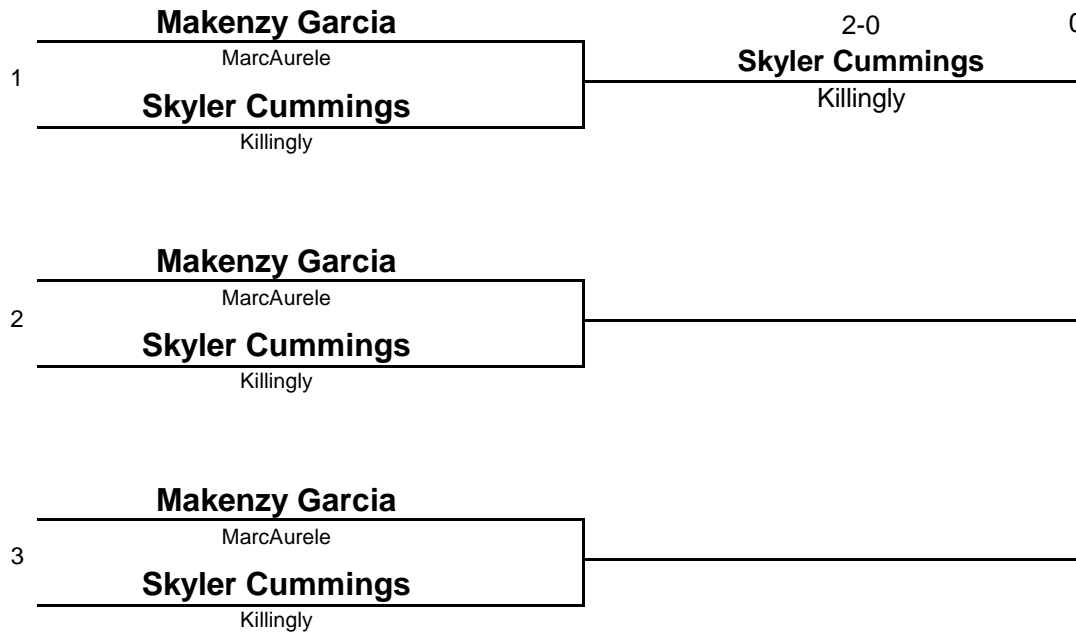

BANTAM

DIVISION

800

WEIGHT

King of the Mat - Girls

January 8, 2012

Mat 7

THIS BRACKET IS WRESTLING A ROUND ROBIN FORMAT

3-2 0

FIRST PLACE
Alicia Garcia
MarcAurele

SECOND PLACE
Brynn Maleryn
Lebanon

NOVICE
DIVISION

900
WEIGHT

King of the Mat - Girls

January 8, 2012

Mat 7

THIS BRACKET IS WRESTLING A ROUND ROBIN FORMAT

2-0 0

FIRST PLACE
Skyler Cummings

SECOND PLACE
Makenzy Garcia

NOVICE

DIVISION

901

WEIGHT