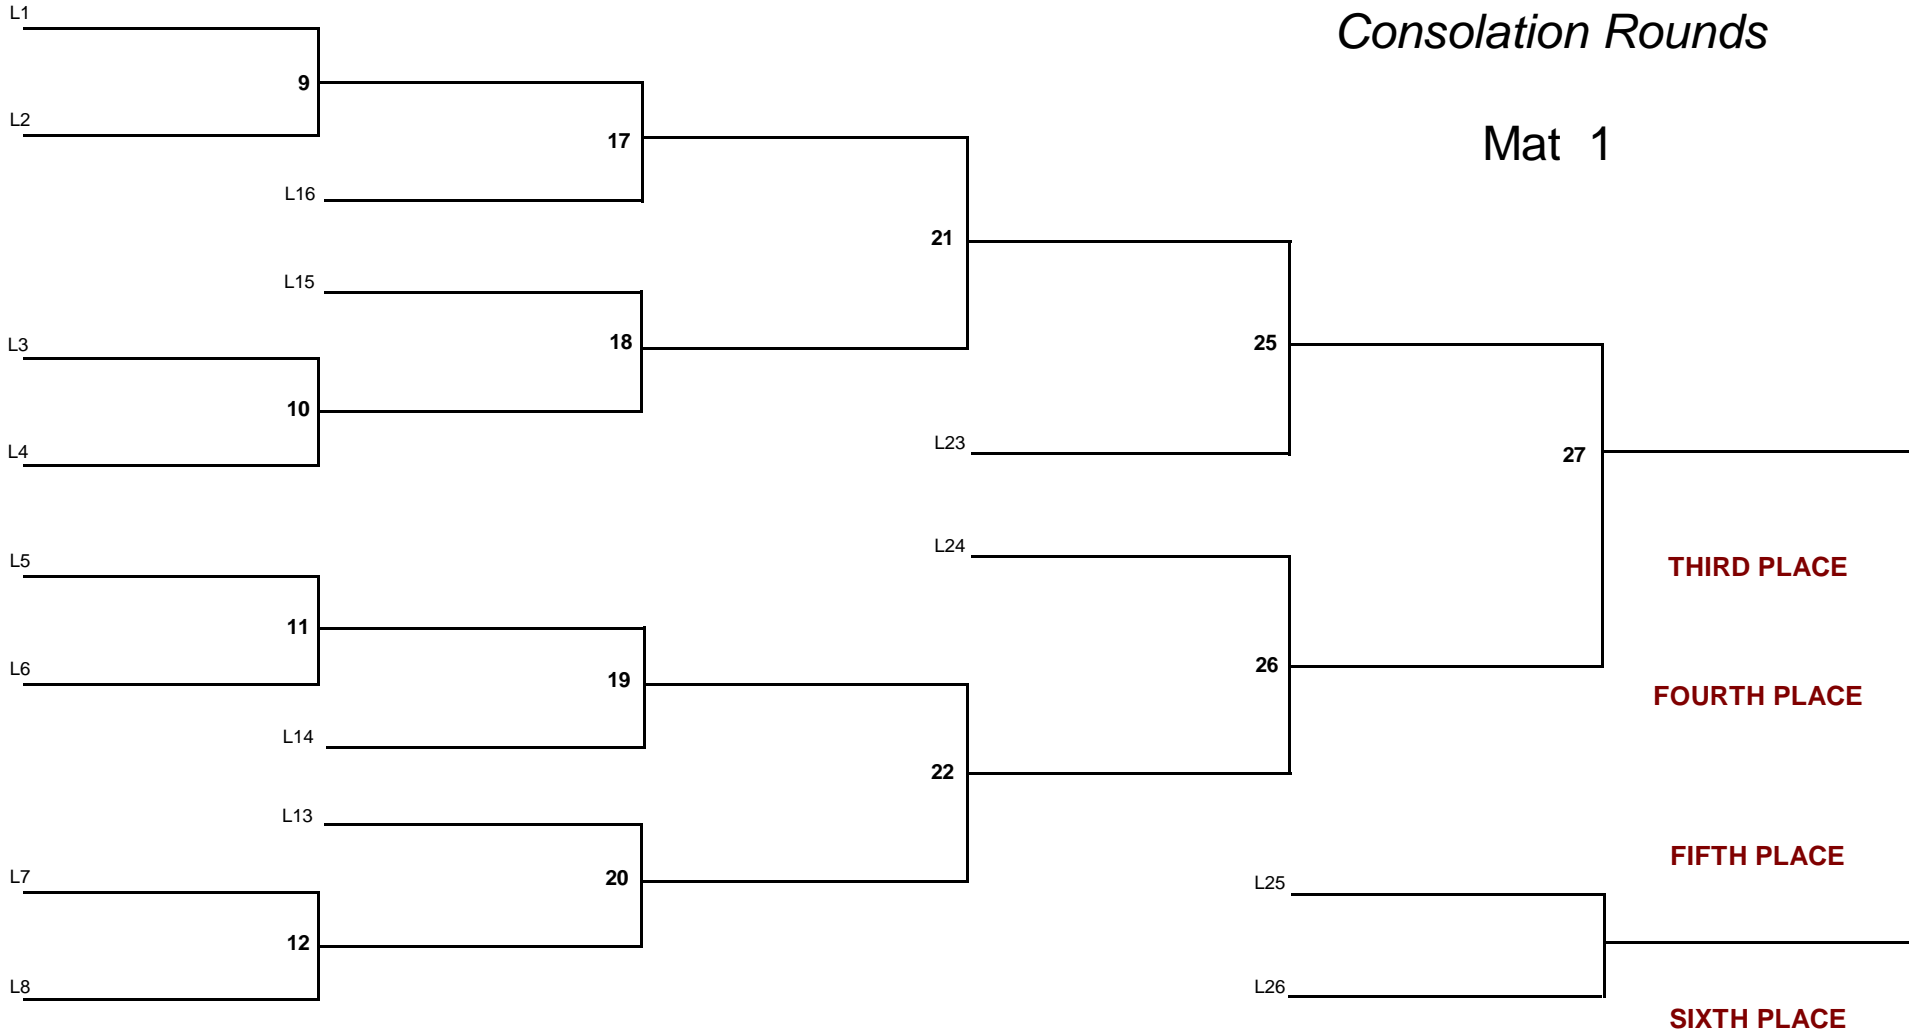

NOVICE

DIVISION

60.0

WEIGHT

2015 USAWCT State Wrestling Championships

March 1, 2015

Consolation Rounds

Mat 1