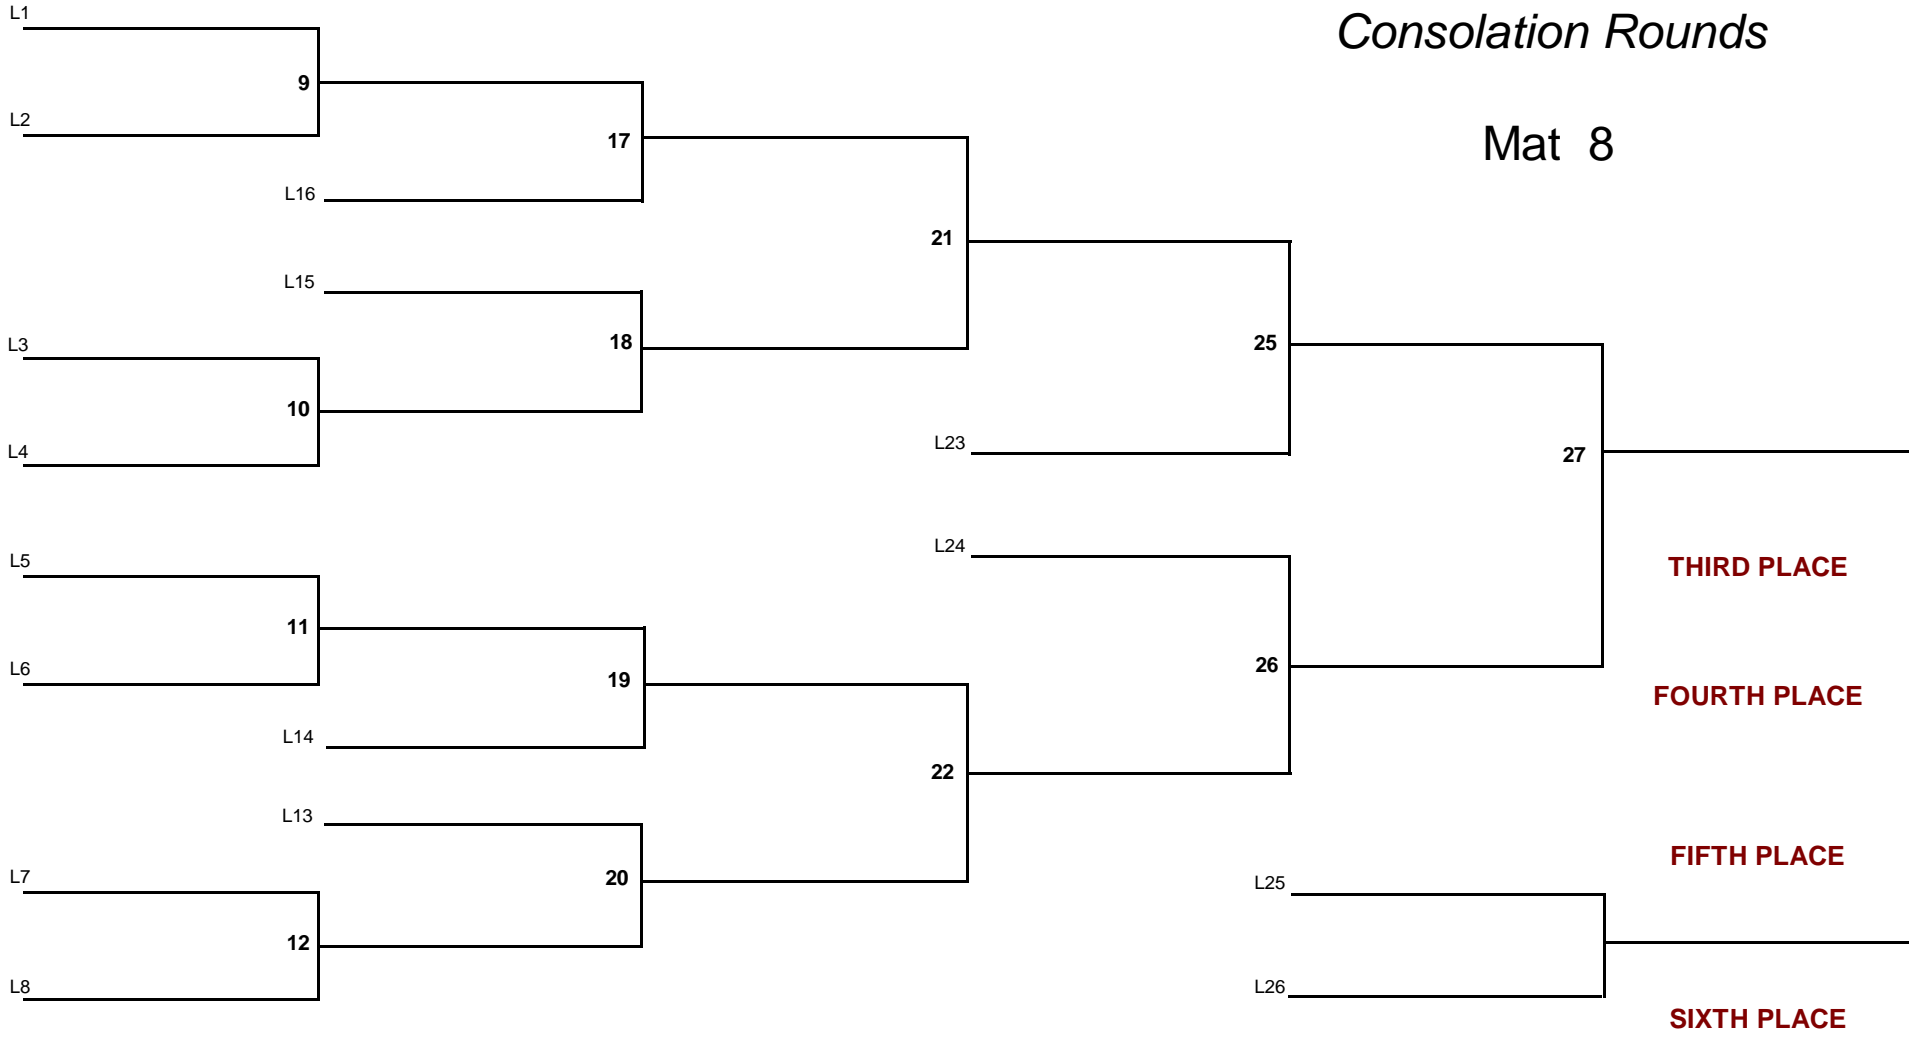

NOVICE

DIVISION

105.0

WEIGHT

2015 USAWCT State Wrestling Championships

March 1, 2015

Consolation Rounds

Mat 8