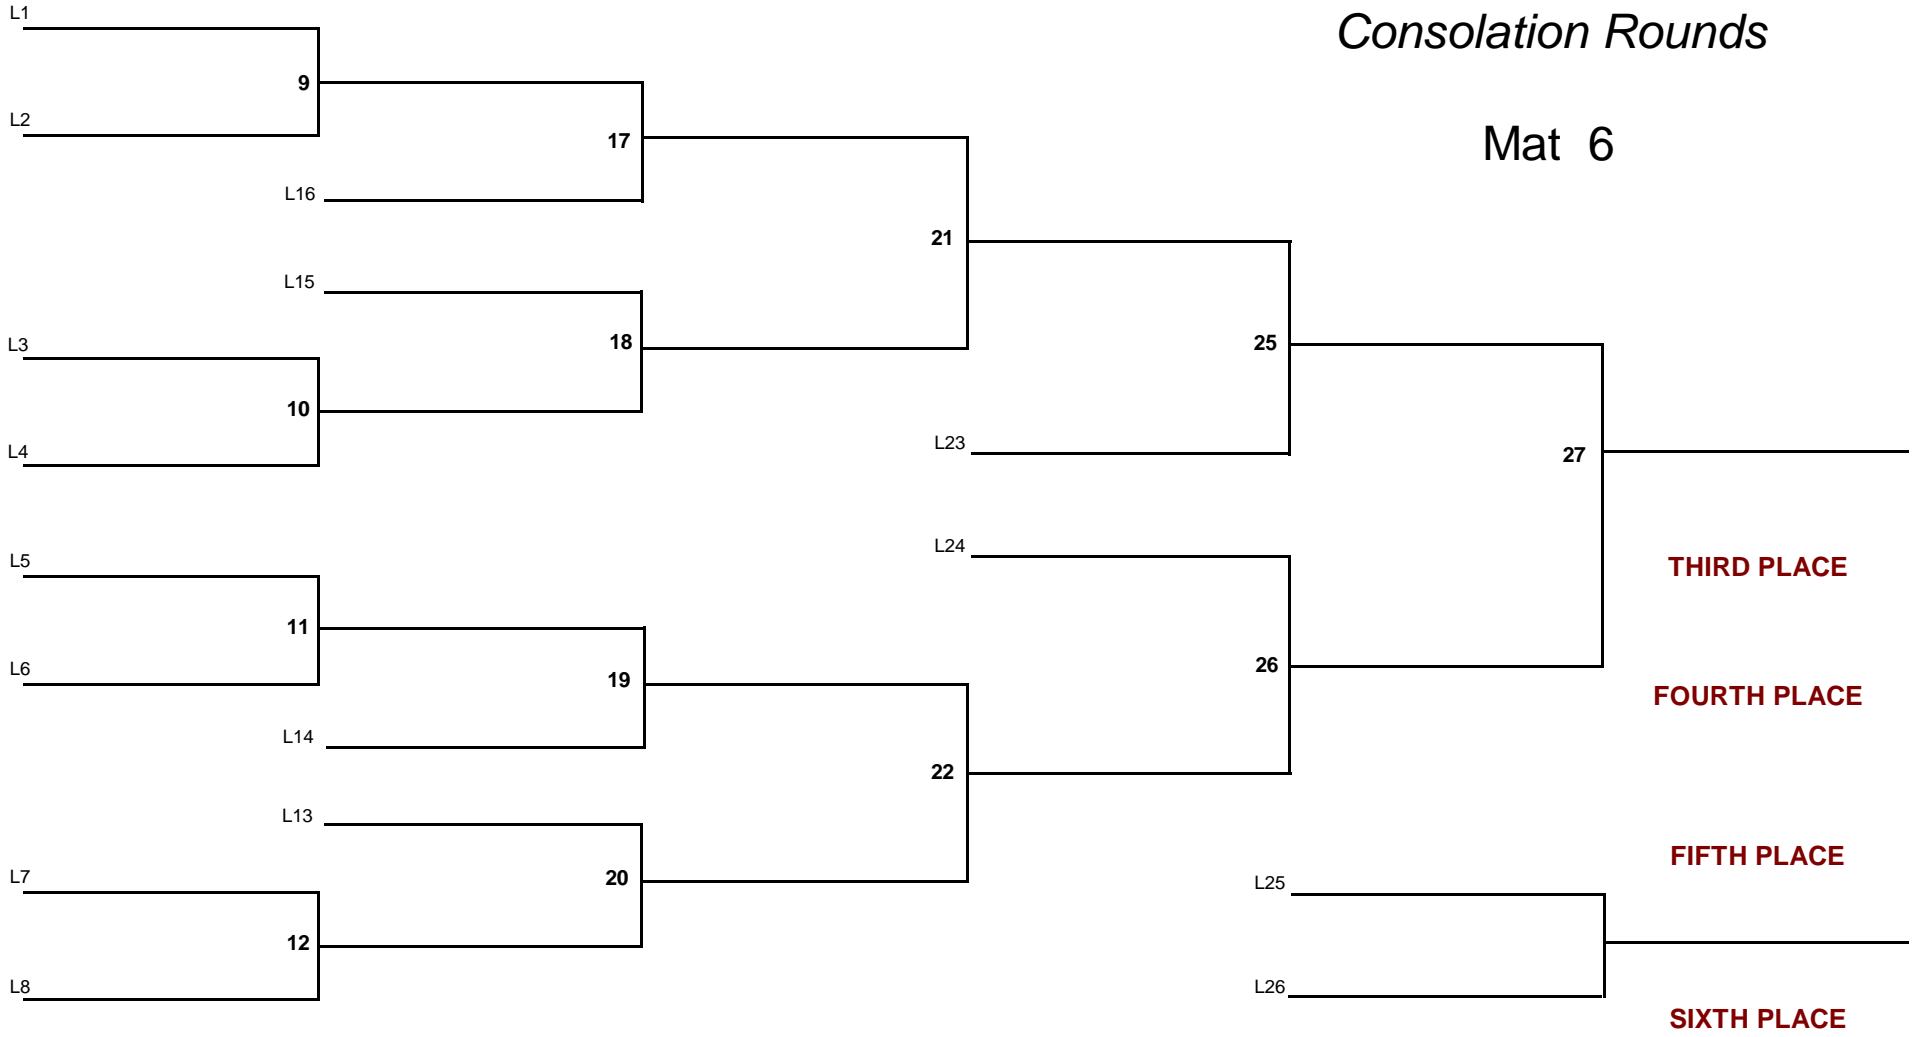

NOVICE

DIVISION

80.0

WEIGHT

2015 USAWCT State Wrestling Championships

March 1, 2015

Consolation Rounds

Mat 6