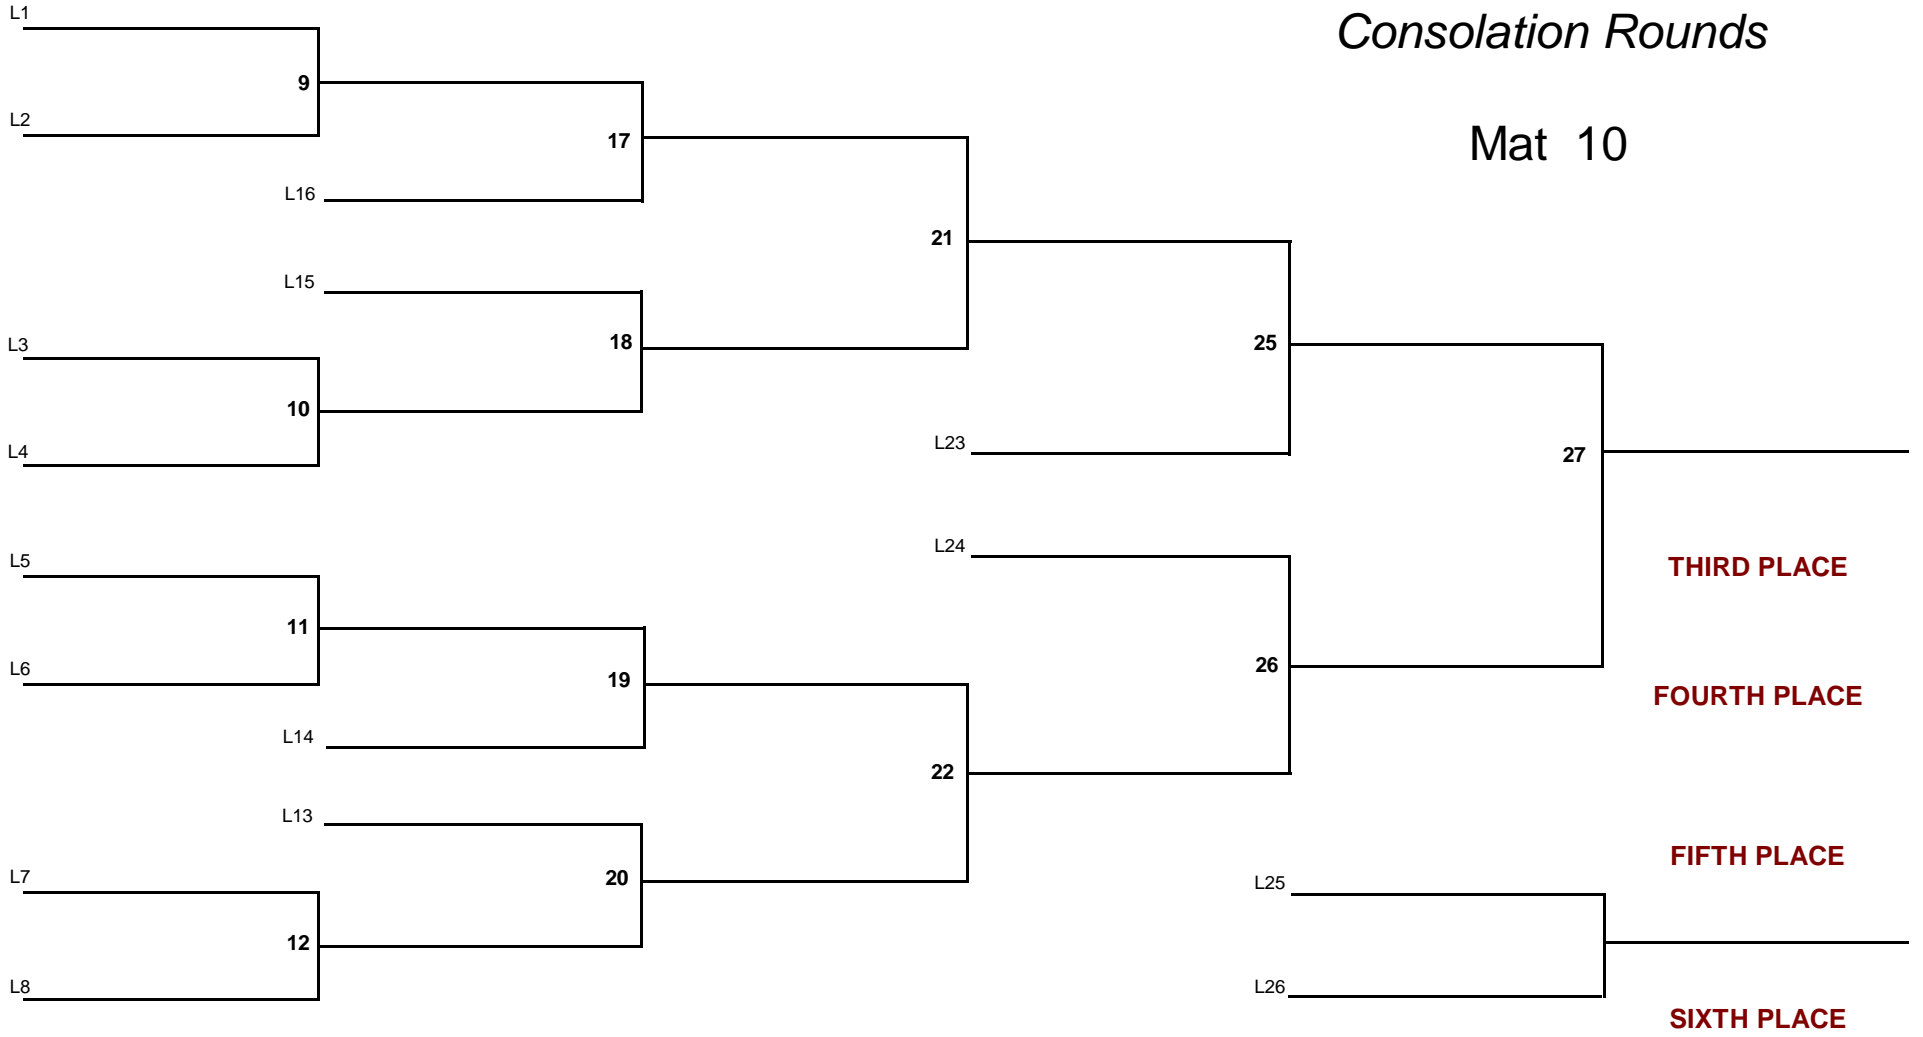

NOVICE

DIVISION

120.0

WEIGHT

2015 USAWCT State Wrestling Championships

March 1, 2015

Consolation Rounds

Mat 10