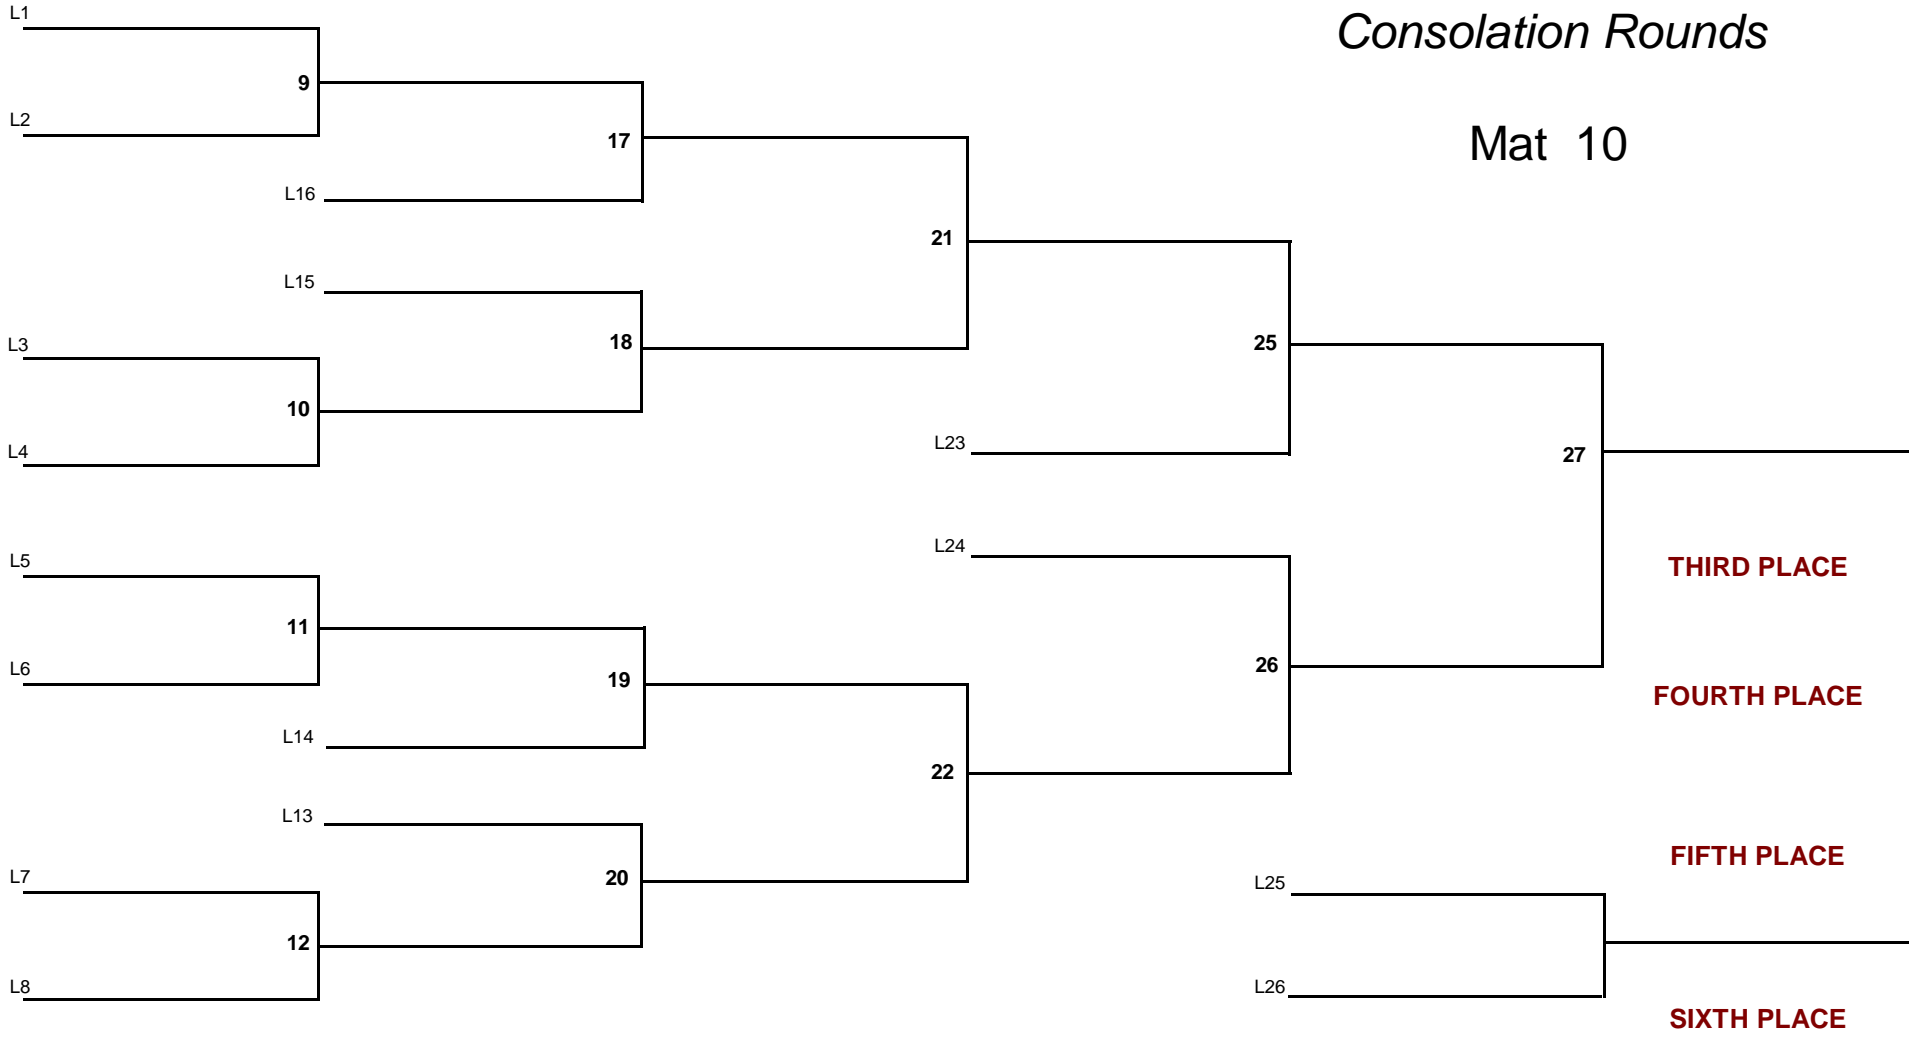

NOVICE

DIVISION

130.0

WEIGHT

2015 USAWCT State Wrestling Championships

March 1, 2015

Consolation Rounds

Mat 10