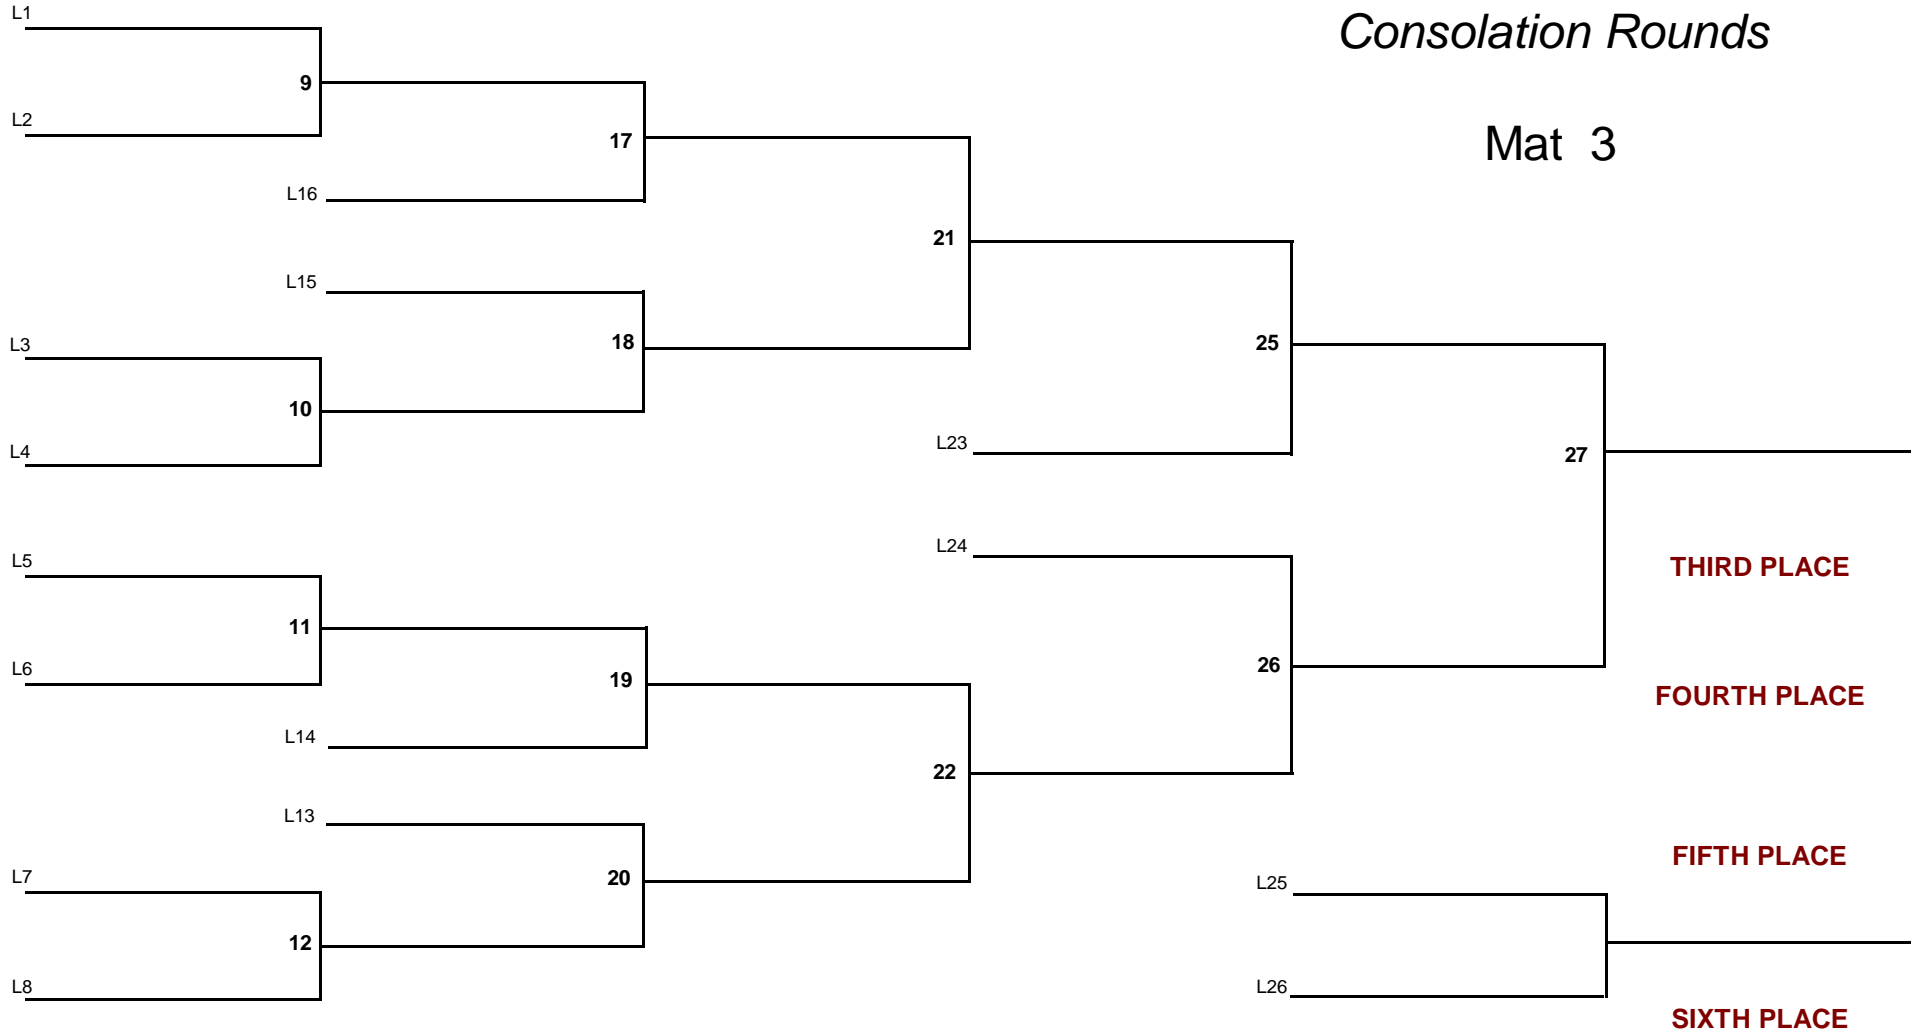

MIDDLE SCHOOL

84.0

2015 USAWCT State Wrestling Championships

DIVISION

WEIGHT

March 1, 2015