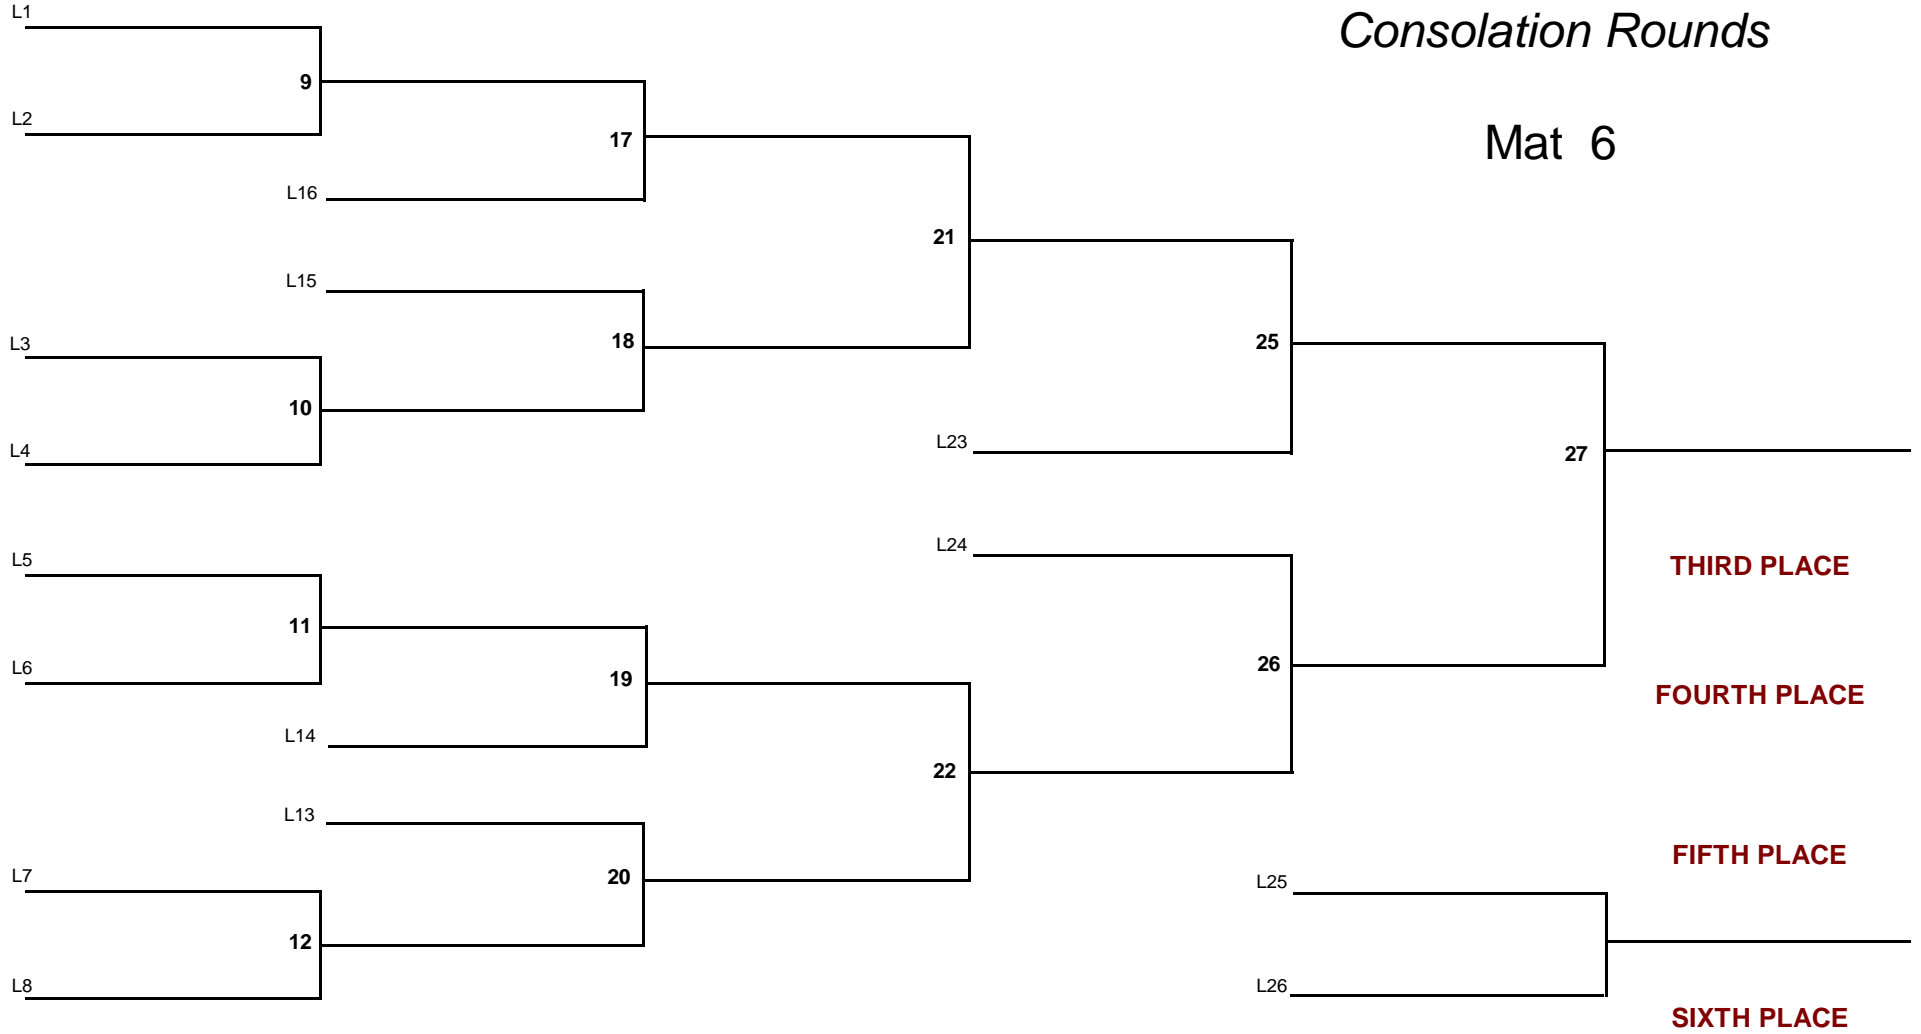

**2015 USAWCT State Wrestling Championships**

March 1, 2015

*Consolation Rounds*

Mat 6