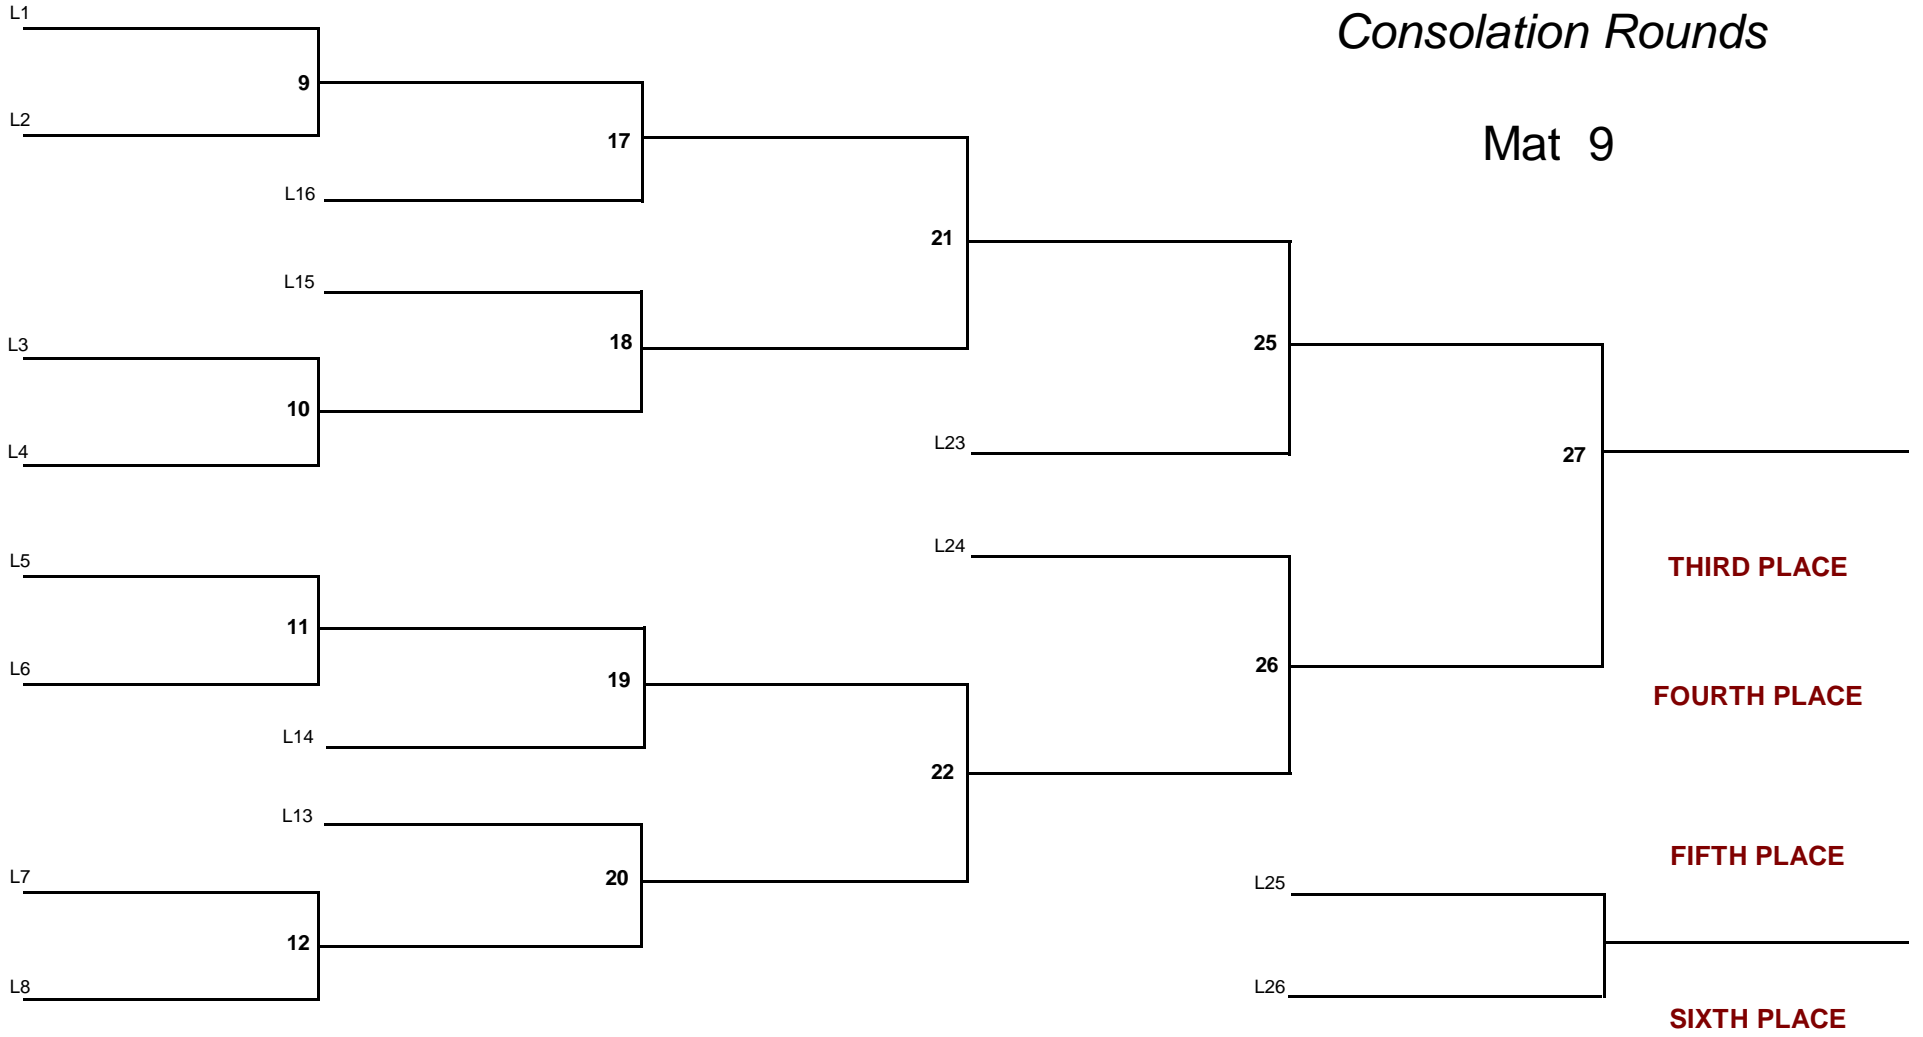

NOVICE

DIVISION

100.0

WEIGHT

2015 USAWCT State Wrestling Championships

March 1, 2015

Consolation Rounds

Mat 9