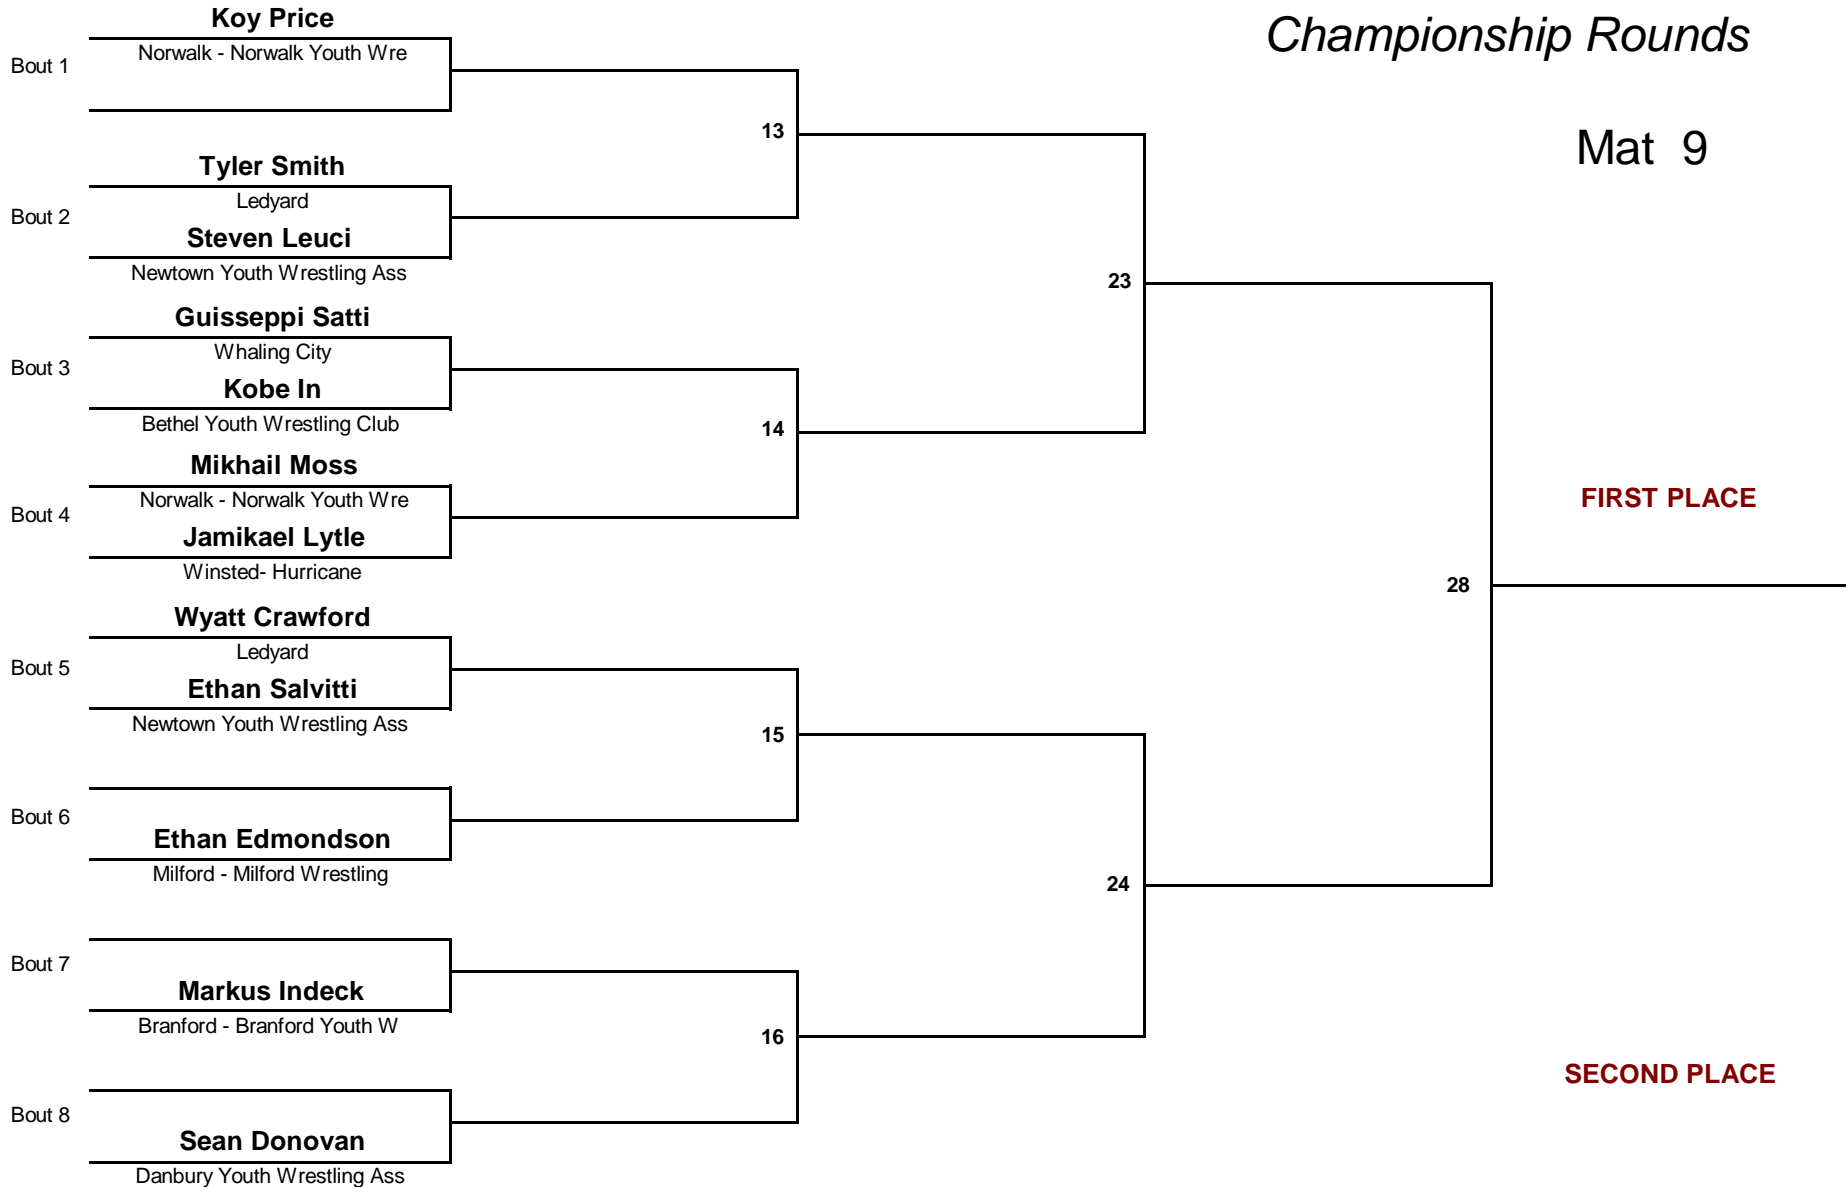

NOVICE

DIVISION

112.0

WEIGHT

2015 USAWCT State Wrestling Championships

March 1, 2015

Championship Rounds

Mat 9