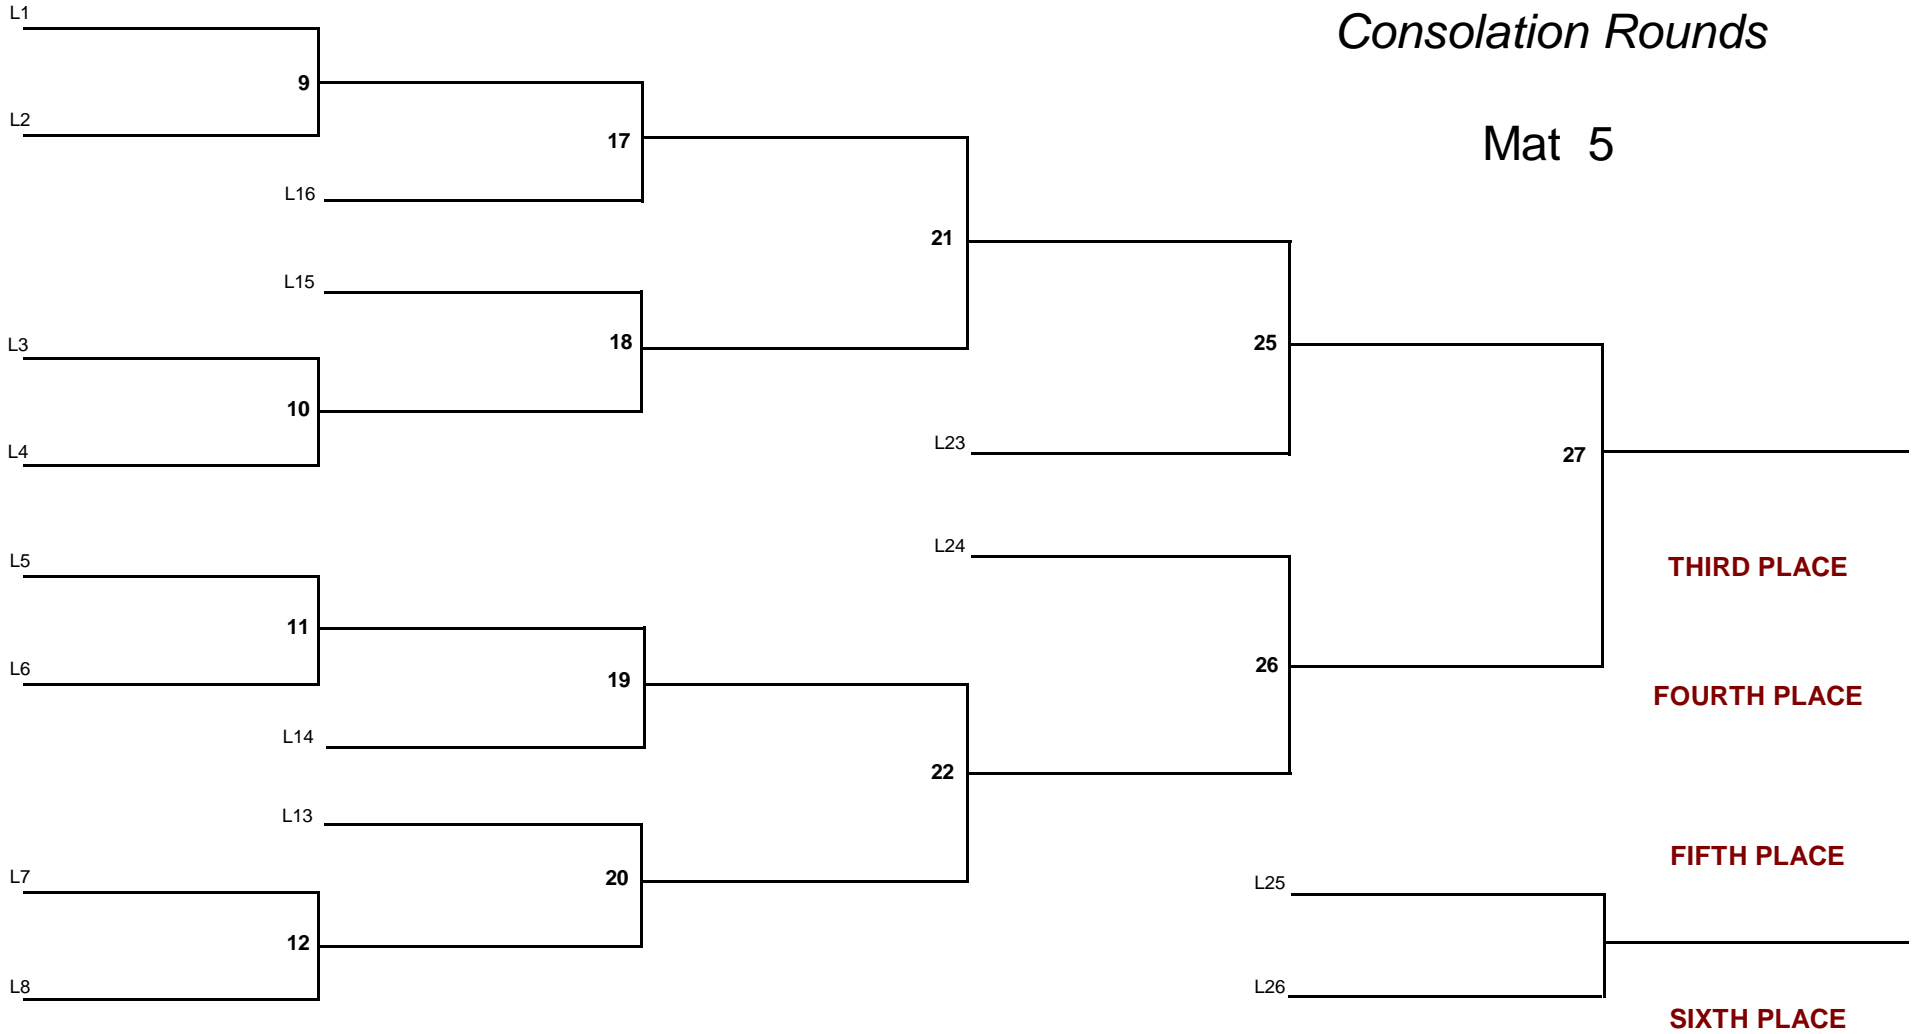

NOVICE

DIVISION

85.0

WEIGHT

2015 USAWCT State Wrestling Championships

March 1, 2015

Consolation Rounds

Mat 5