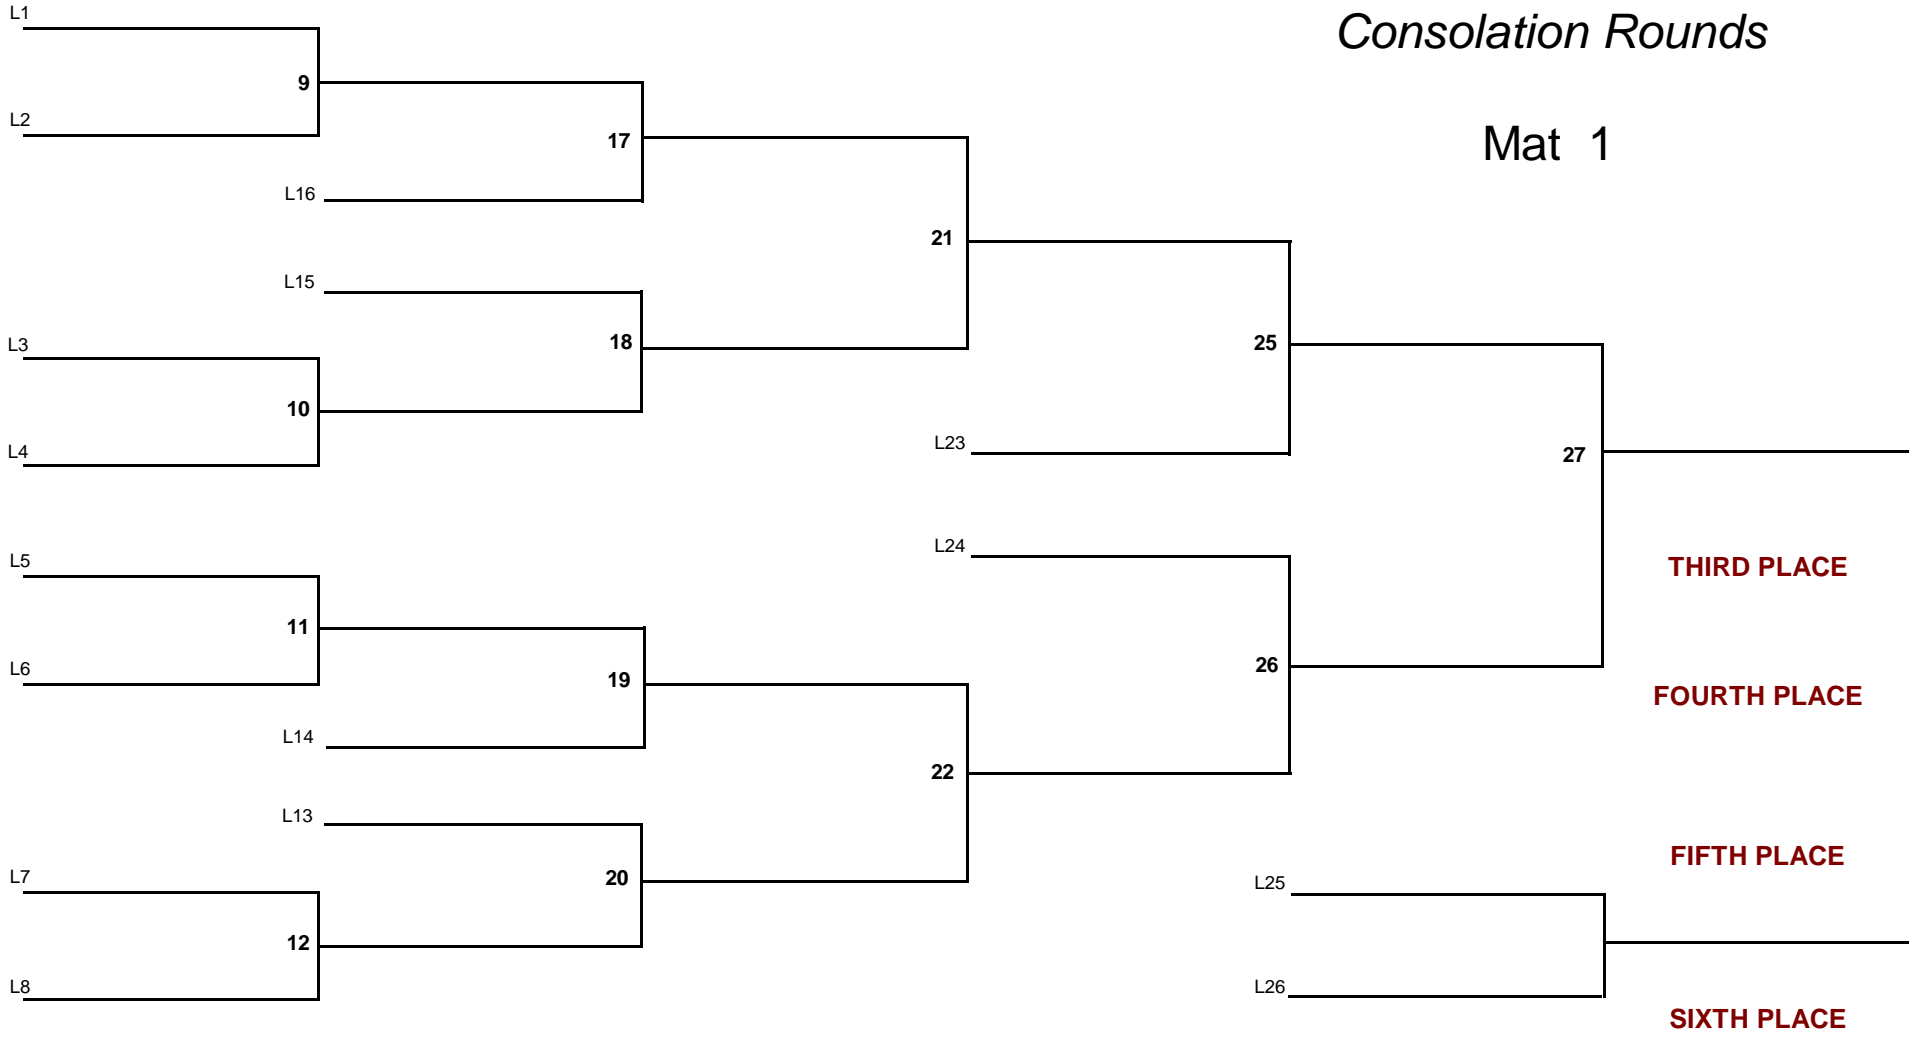

MIDDLE SCHOOL

70.0

2015 USAWCT State Wrestling Championships

DIVISION

WEIGHT

March 1, 2015