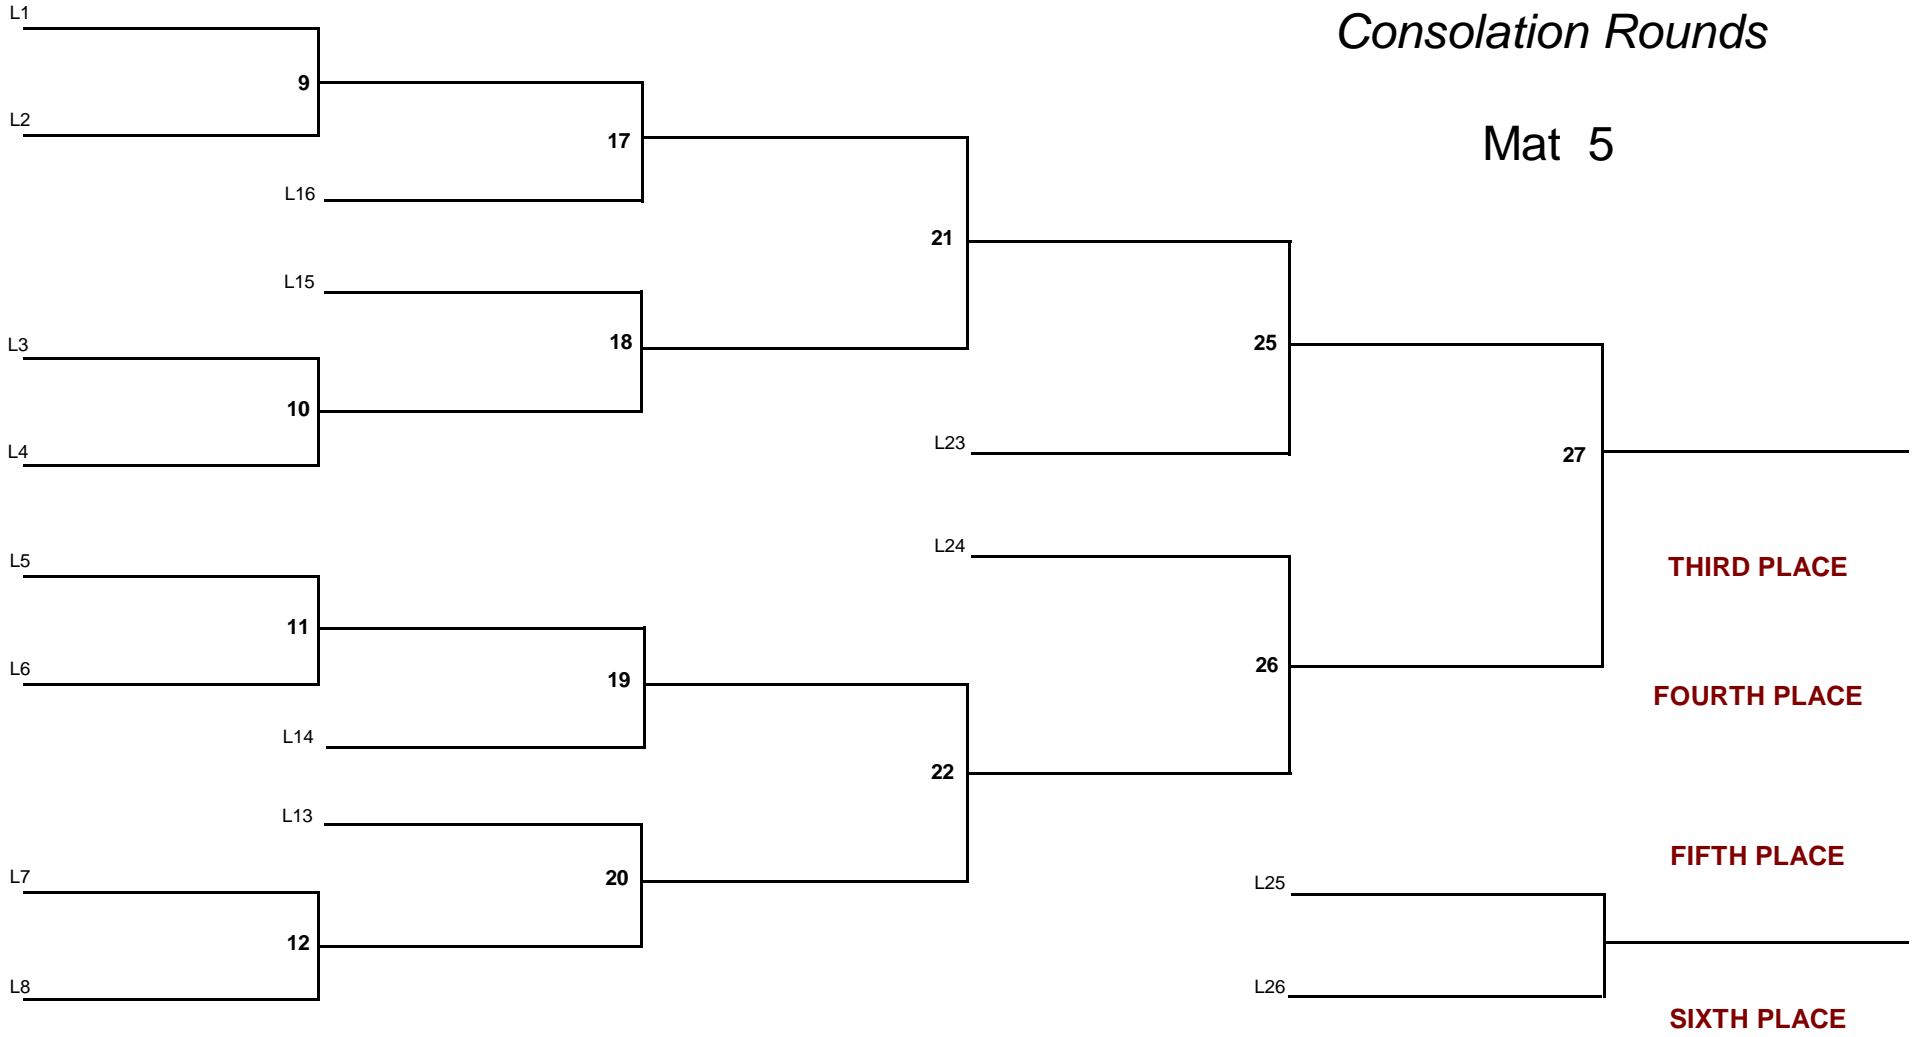

NOVICE

DIVISION

140.0

WEIGHT

2015 USAWCT State Wrestling Championships

March 1, 2015

Consolation Rounds

Mat 5