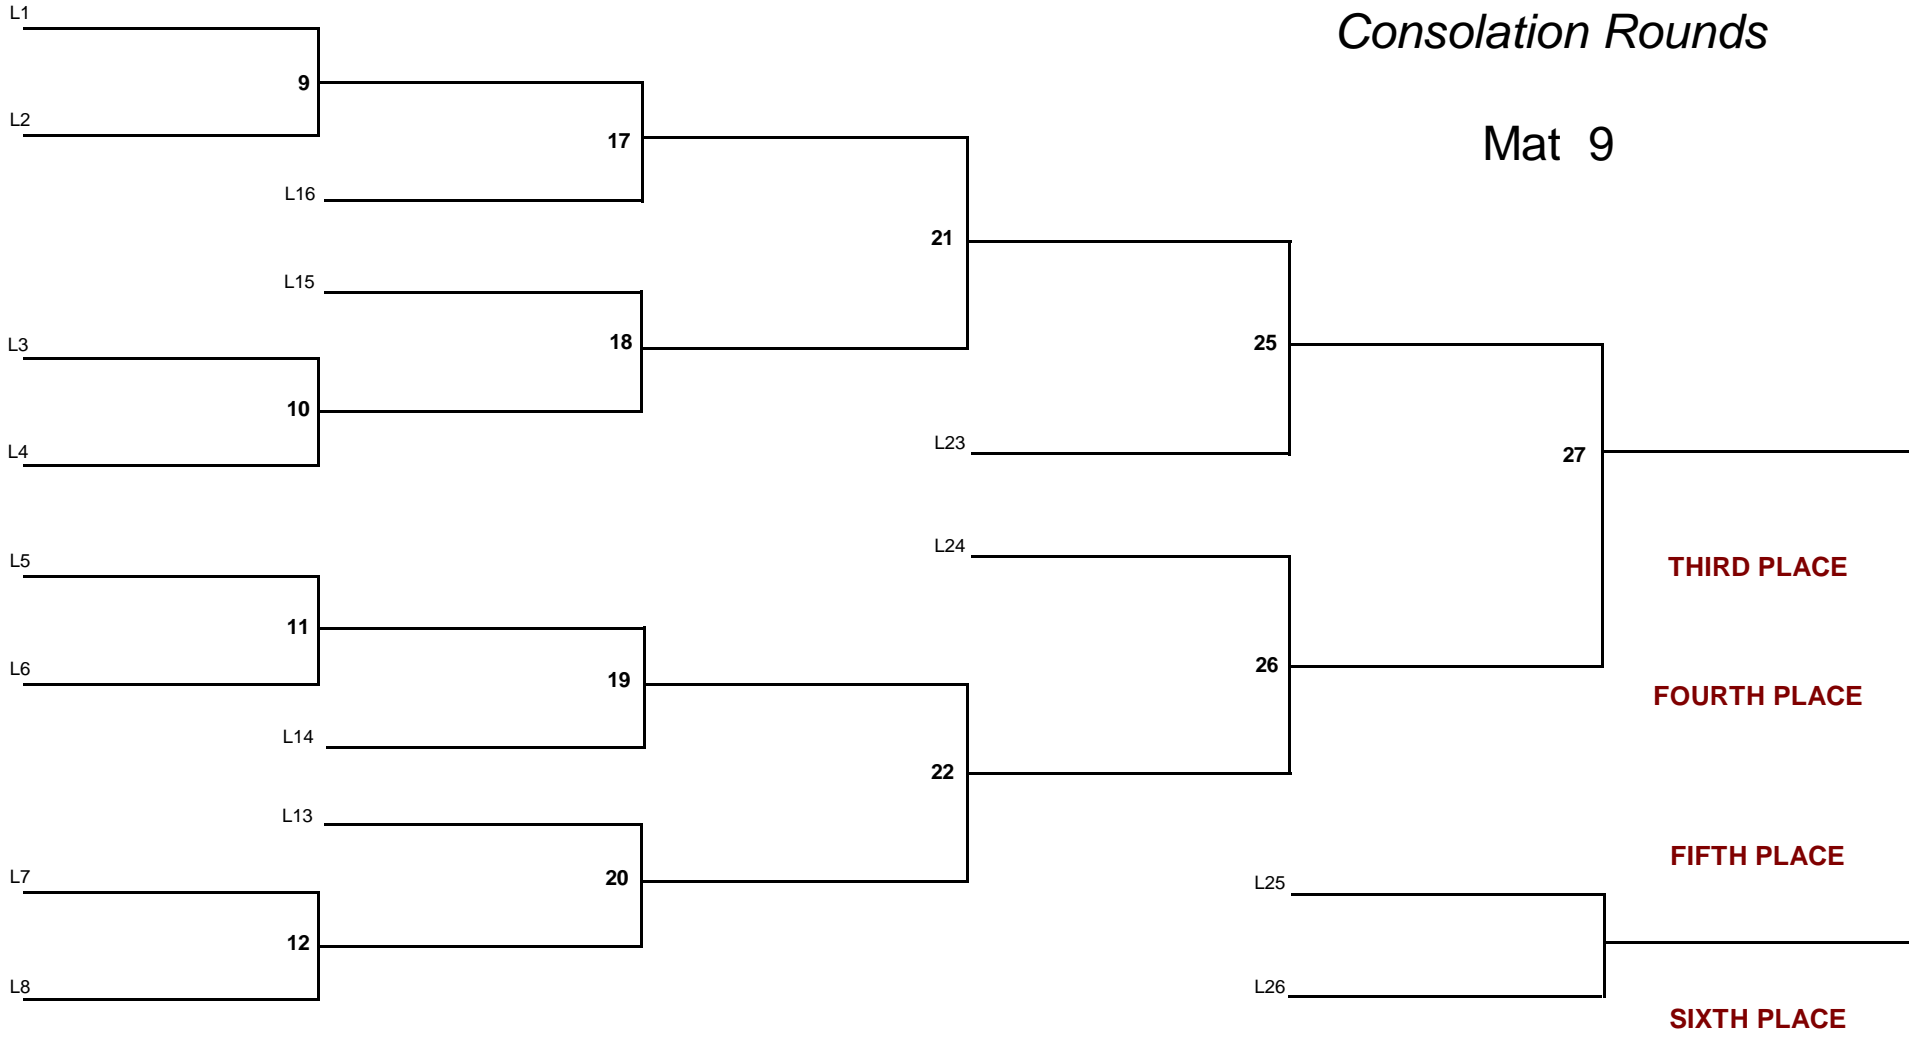

NOVICE

DIVISION

112.0

WEIGHT

2015 USAWCT State Wrestling Championships

March 1, 2015

Consolation Rounds

Mat 9