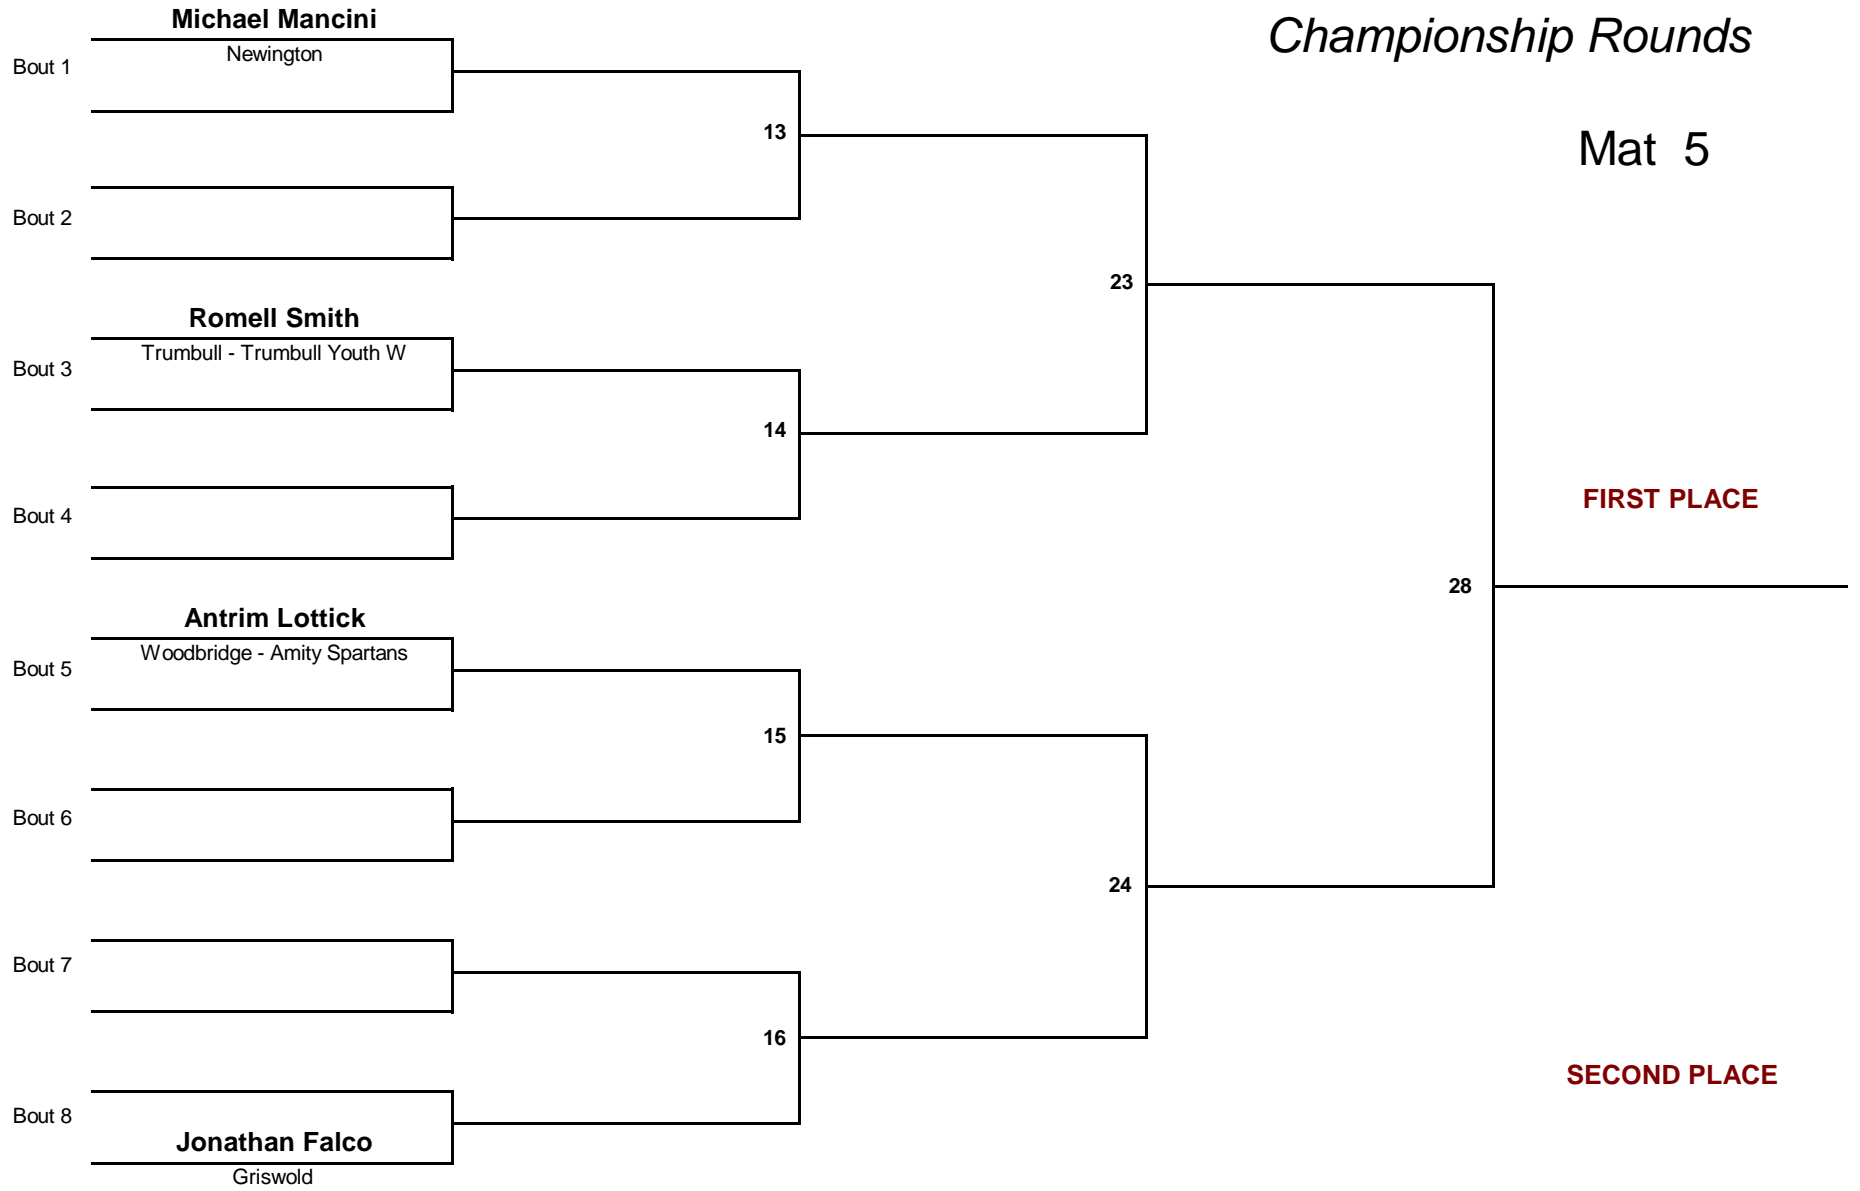

MIDDLE SCHOOL

210.0

2015 USAWCT State Wrestling Championships

DIVISION

WEIGHT

March 1, 2015