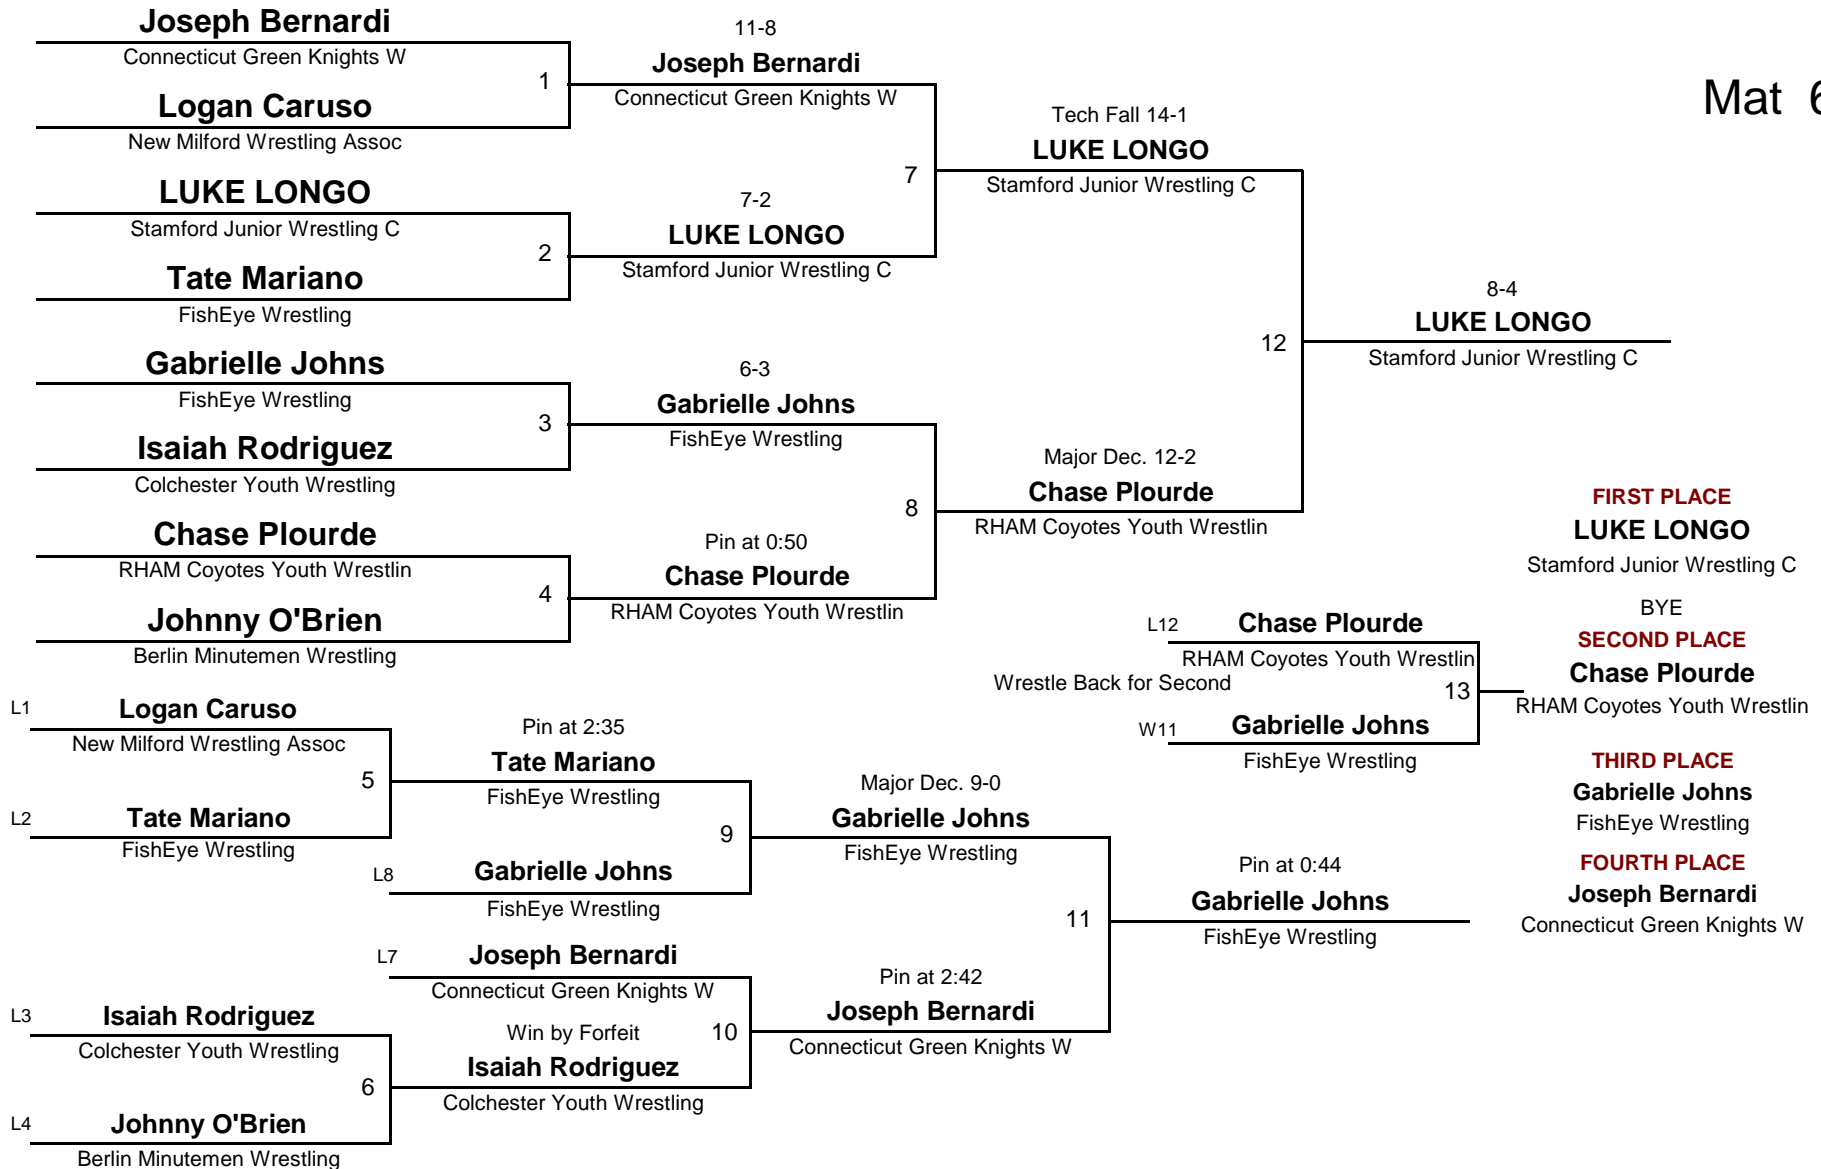

BANTAM

208.0

AWCT Mighty Mite & Bantam State Wrestling Championsh

DIVISION

WEIGHT

February 15, 2015

Mat 6

BANTAM