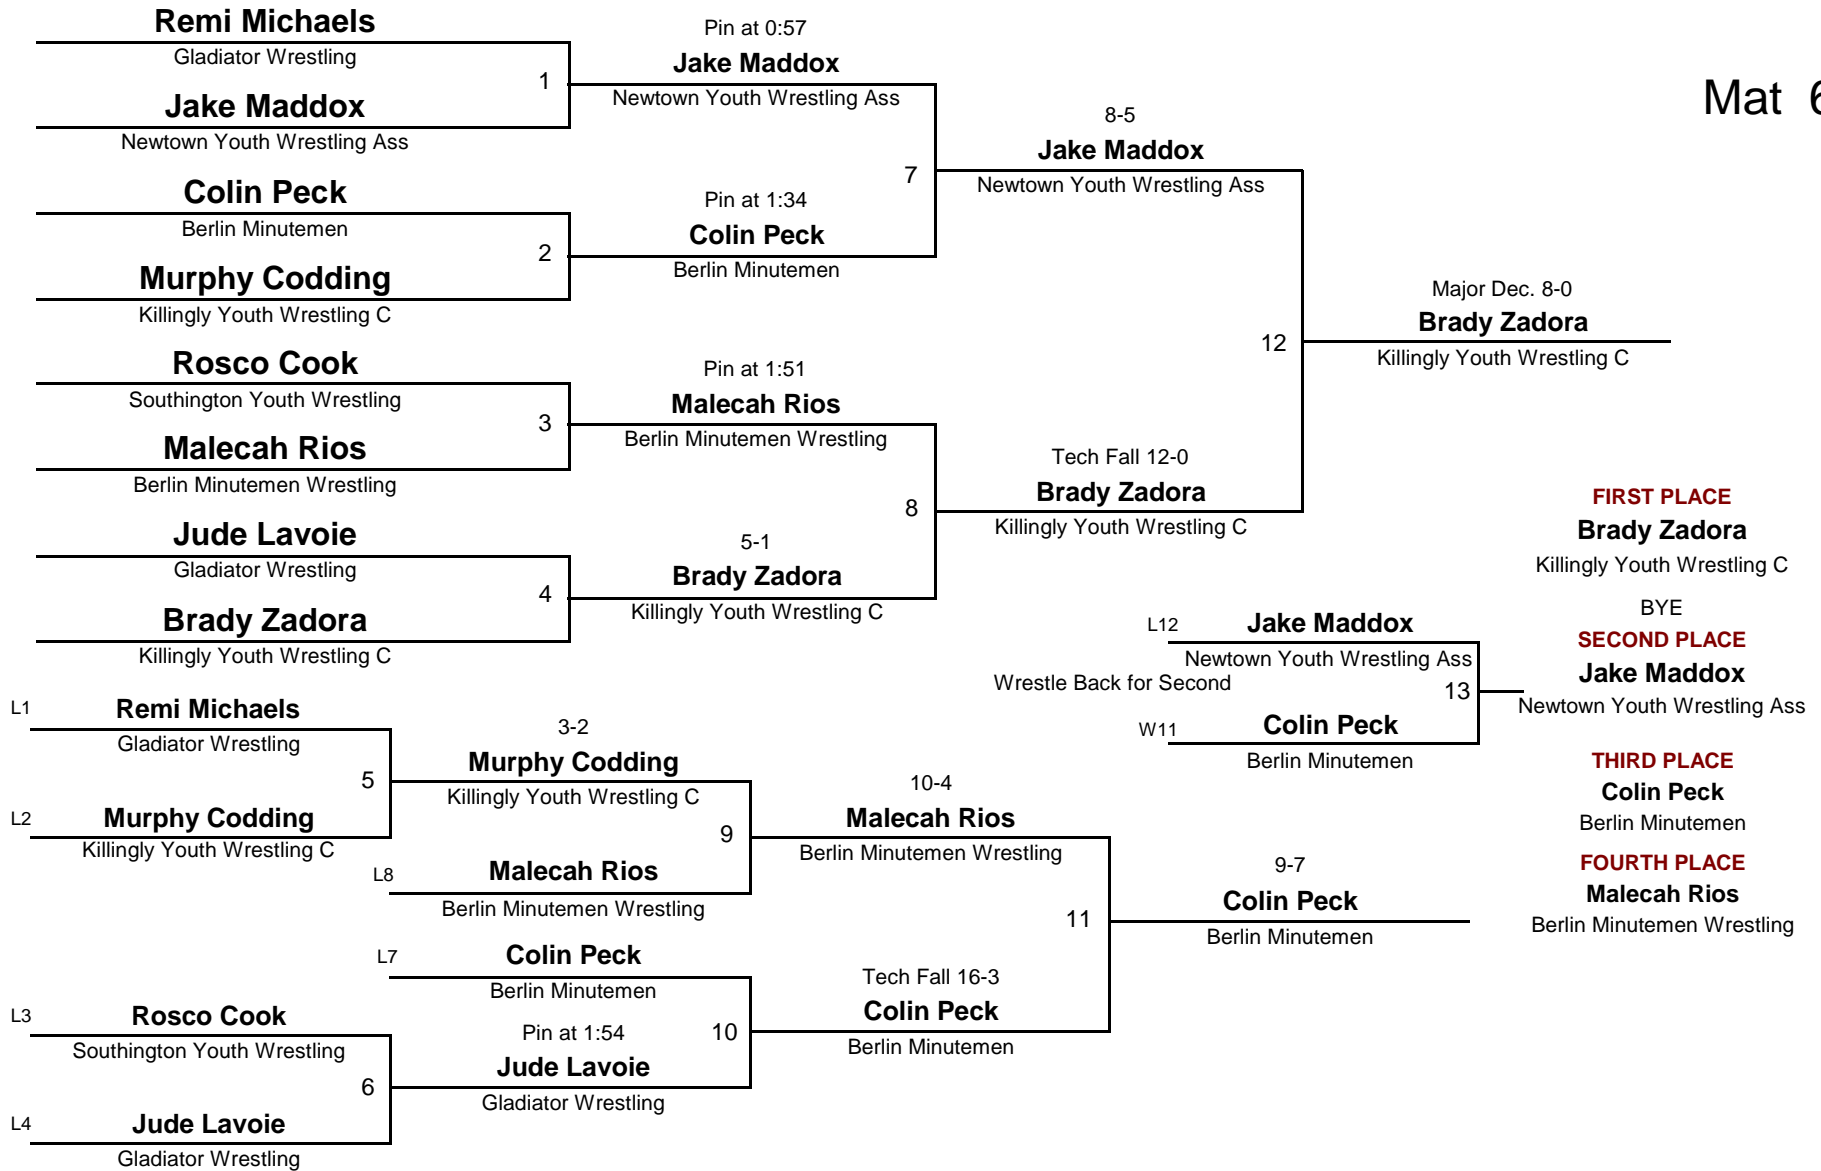

BANTAM

203.0

AWCT Mighty Mite & Bantam State Wrestling Championsh

DIVISION

WEIGHT

February 15, 2015

Mat 6