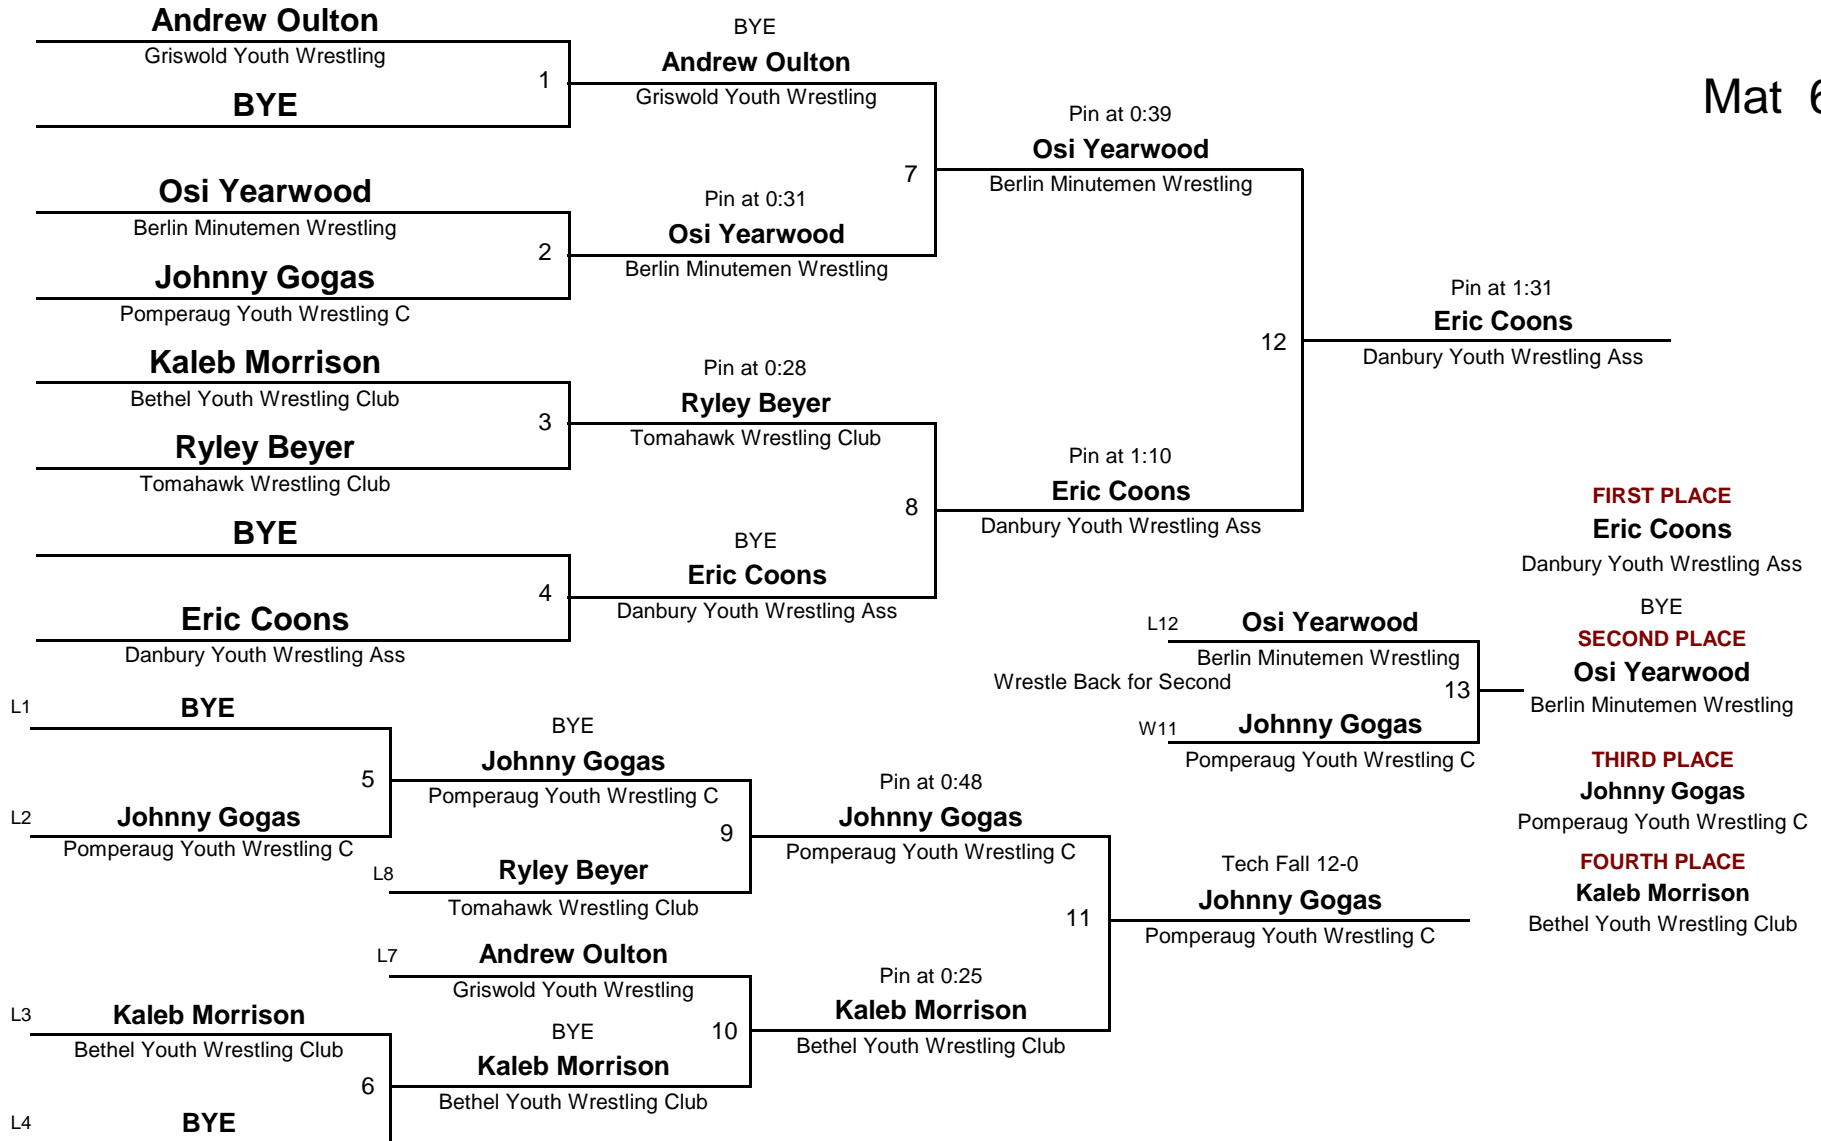

BANTAM

214.0

AWCT Mighty Mite & Bantam State Wrestling Championsh

DIVISION

WEIGHT

February 15, 2015

Mat 6