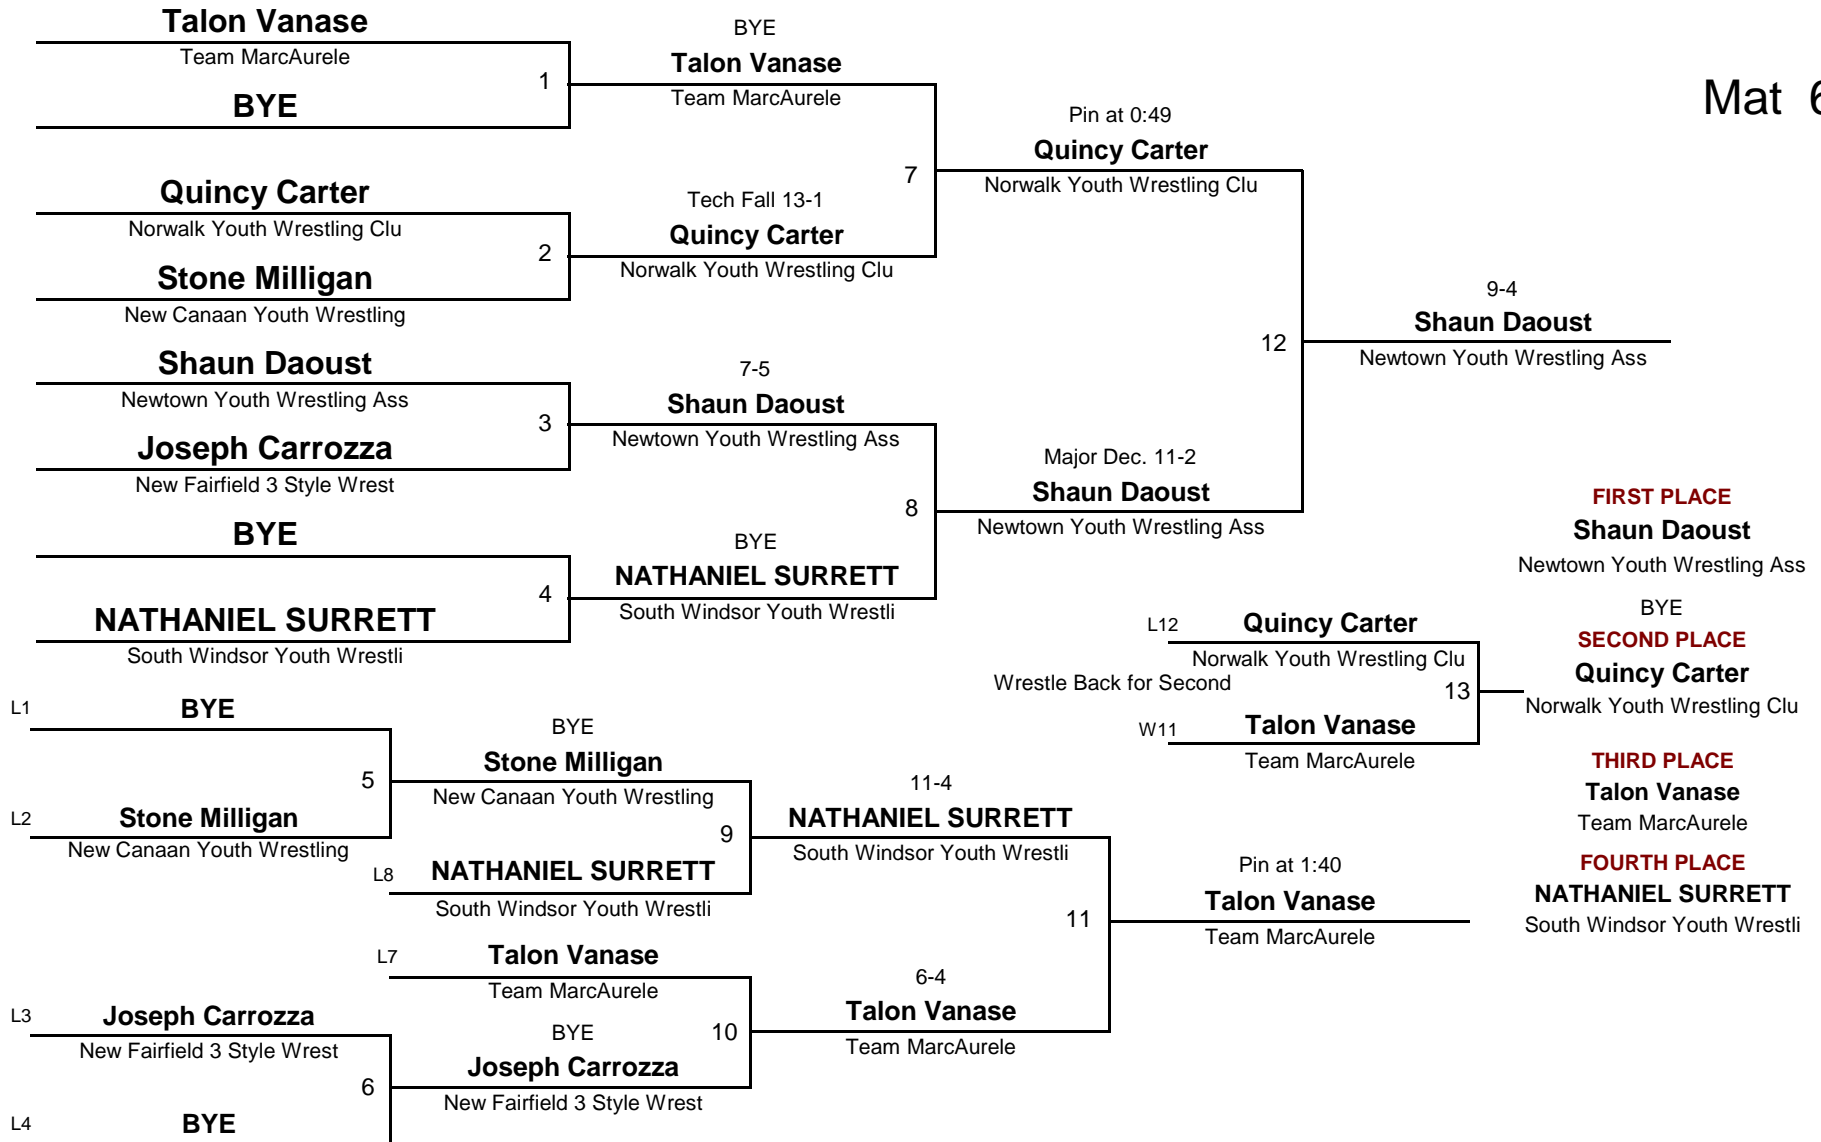

BANTAM

200.0

AWCT Mighty Mite & Bantam State Wrestling Championsh

DIVISION

WEIGHT

February 15, 2015

Mat 6