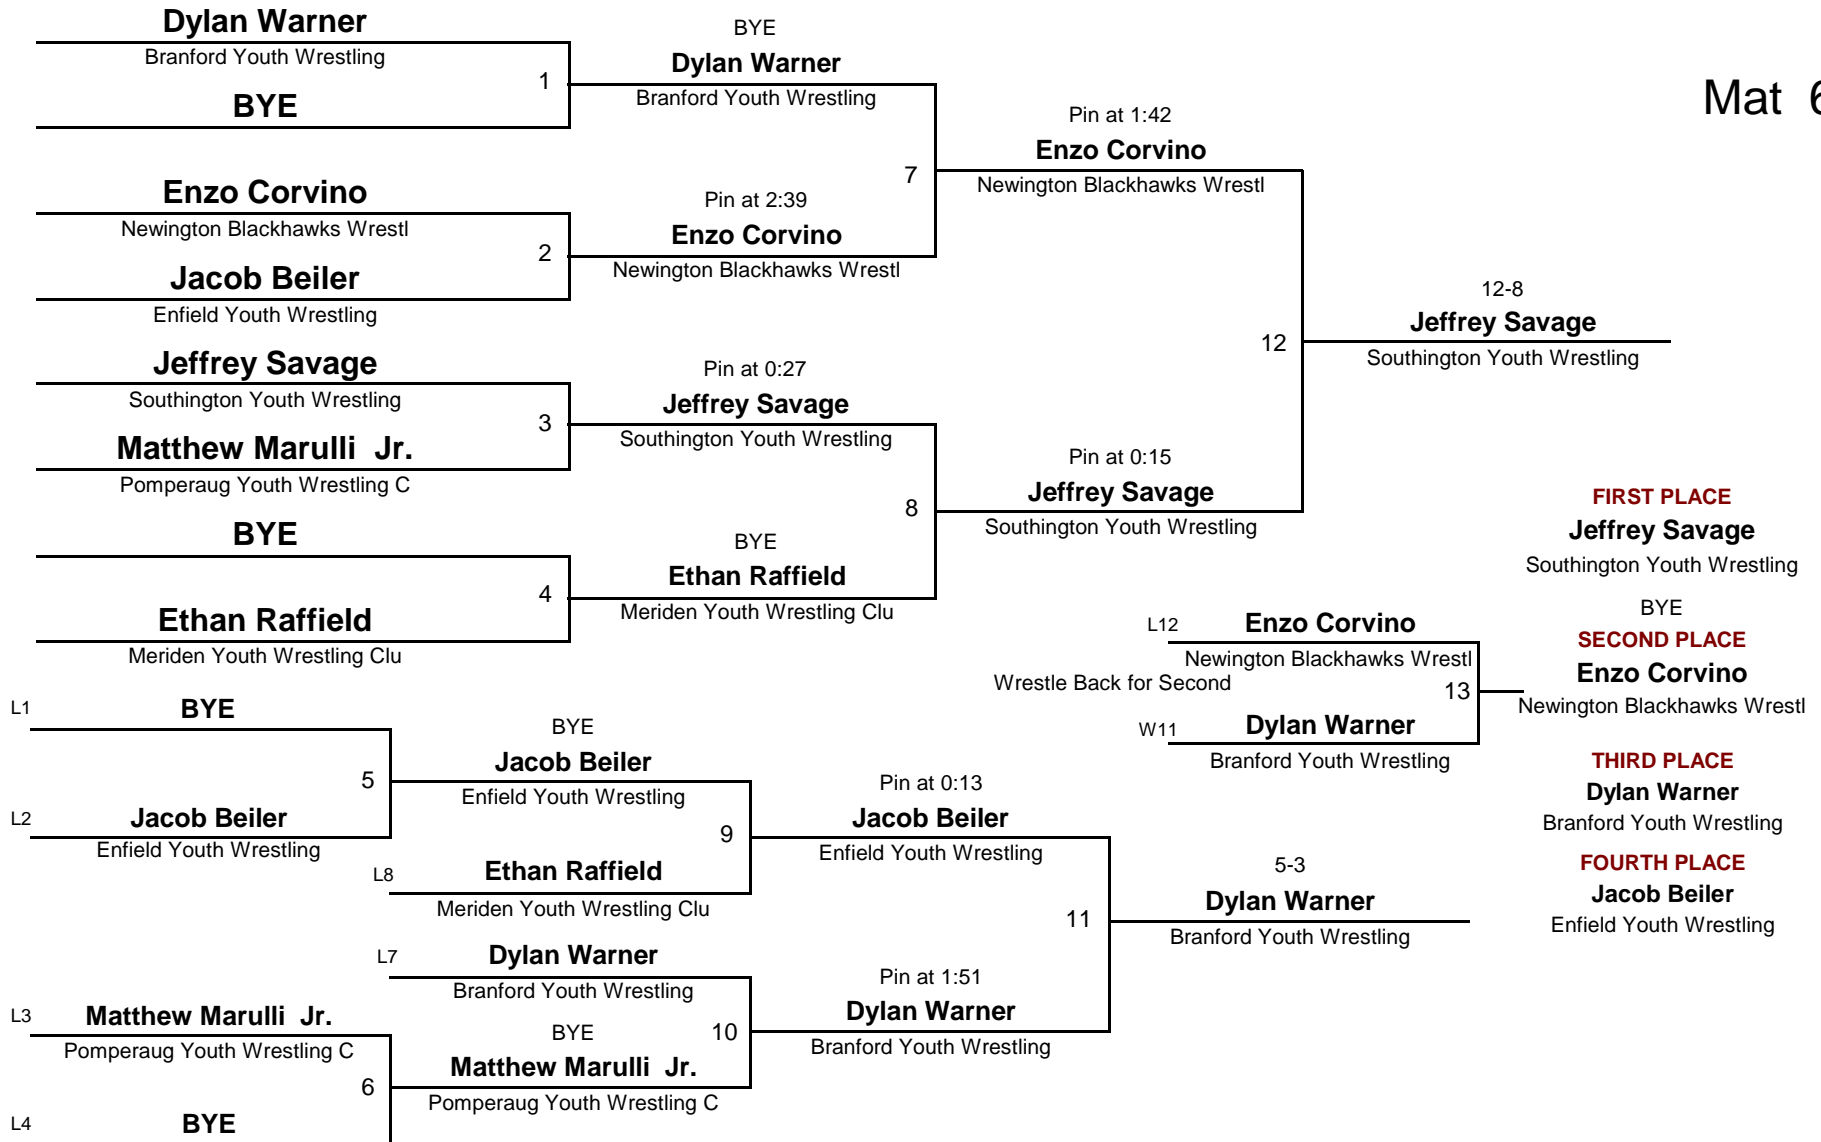

BANTAM

215.0

AWCT Mighty Mite & Bantam State Wrestling Championsh

DIVISION

WEIGHT

February 15, 2015

Mat 6

BANTAM

DIVISION

216.0

WEIGHT

AWCT Mighty Mite & Bantam State Wrestling Championsh

February 15, 2015

5-PERSON 'ROUND ROBIN' FORMAT

Round	Match	Participant 1	Participant 2	Time	Score
ROUND 1 Kayci Bohenko has a BYE	1	Trevor Dixon Madison Youth Wrestling	Christopher Reiss New Milford Wrestling Asso	Pin at 2:45	4
				Christopher Reiss New Milford Wrestling Assoc	
	2	Brennan Botelho New Milford Wrestling Asso	Tanner Kundahl Colchester Youth Wrestling	Pin at 0:30	4
				Brennan Botelho New Milford Wrestling Assoc	
ROUND 2 Trevor Dixon has a BYE	3	Kayci Bohenko New Milford Wrestling Asso	Brennan Botelho New Milford Wrestling Asso	6-0	2
				Brennan Botelho New Milford Wrestling Assoc	
	4	Christopher Reiss New Milford Wrestling Asso	Tanner Kundahl Colchester Youth Wrestling	8-6	2
				Christopher Reiss New Milford Wrestling Assoc	
ROUND 3 Christopher Reiss has a BYE	5	Kayci Bohenko New Milford Wrestling Asso	Tanner Kundahl Colchester Youth Wrestling	Pin at 2:55	4
				Tanner Kundahl Colchester Youth Wrestling	
	6	Trevor Dixon Madison Youth Wrestling	Brennan Botelho New Milford Wrestling Asso	Pin at 1:52	4
				Brennan Botelho New Milford Wrestling Assoc	
ROUND 4 Brennan Botelho has a BYE	7	Kayci Bohenko New Milford Wrestling Asso	Christopher Reiss New Milford Wrestling Asso	Pin at 1:45	4
				Christopher Reiss New Milford Wrestling Assoc	
	8	Trevor Dixon Madison Youth Wrestling	Tanner Kundahl Colchester Youth Wrestling	7-0	2
				Tanner Kundahl Colchester Youth Wrestling	
ROUND 5 Tanner Kundahl has a BYE	9	Kayci Bohenko New Milford Wrestling Asso	Trevor Dixon Madison Youth Wrestling	Win by Forfeit	4
				Kayci Bohenko New Milford Wrestling Assoc	
	10	Christopher Reiss New Milford Wrestling Asso	Brennan Botelho New Milford Wrestling Asso	Pin at 0:36	4
				Brennan Botelho New Milford Wrestling Assoc	

Name	Wins	Pts
Kayci Bohenko - New Milford Wrestling Assoc	4	4
Trevor Dixon - Madison Youth Wrestling	0	0
Christopher Reiss - New Milford Wrestling Assoc	10	10
Brennan Botelho - New Milford Wrestling Assoc	14	14
Tanner Kundahl - Colchester Youth Wrestling	6	6

- FIRST PLACE
  Brennan Botelho
  New Milford Wrestling Assoc
- SECOND PLACE
  Christopher Reiss
  New Milford Wrestling Assoc
- THIRD PLACE
  Tanner Kundahl
  Colchester Youth Wrestling
- FOURTH PLACE
  Kayci Bohenko
  New Milford Wrestling Assoc
- FIFTH PLACE
  Trevor Dixon
  Madison Youth Wrestling