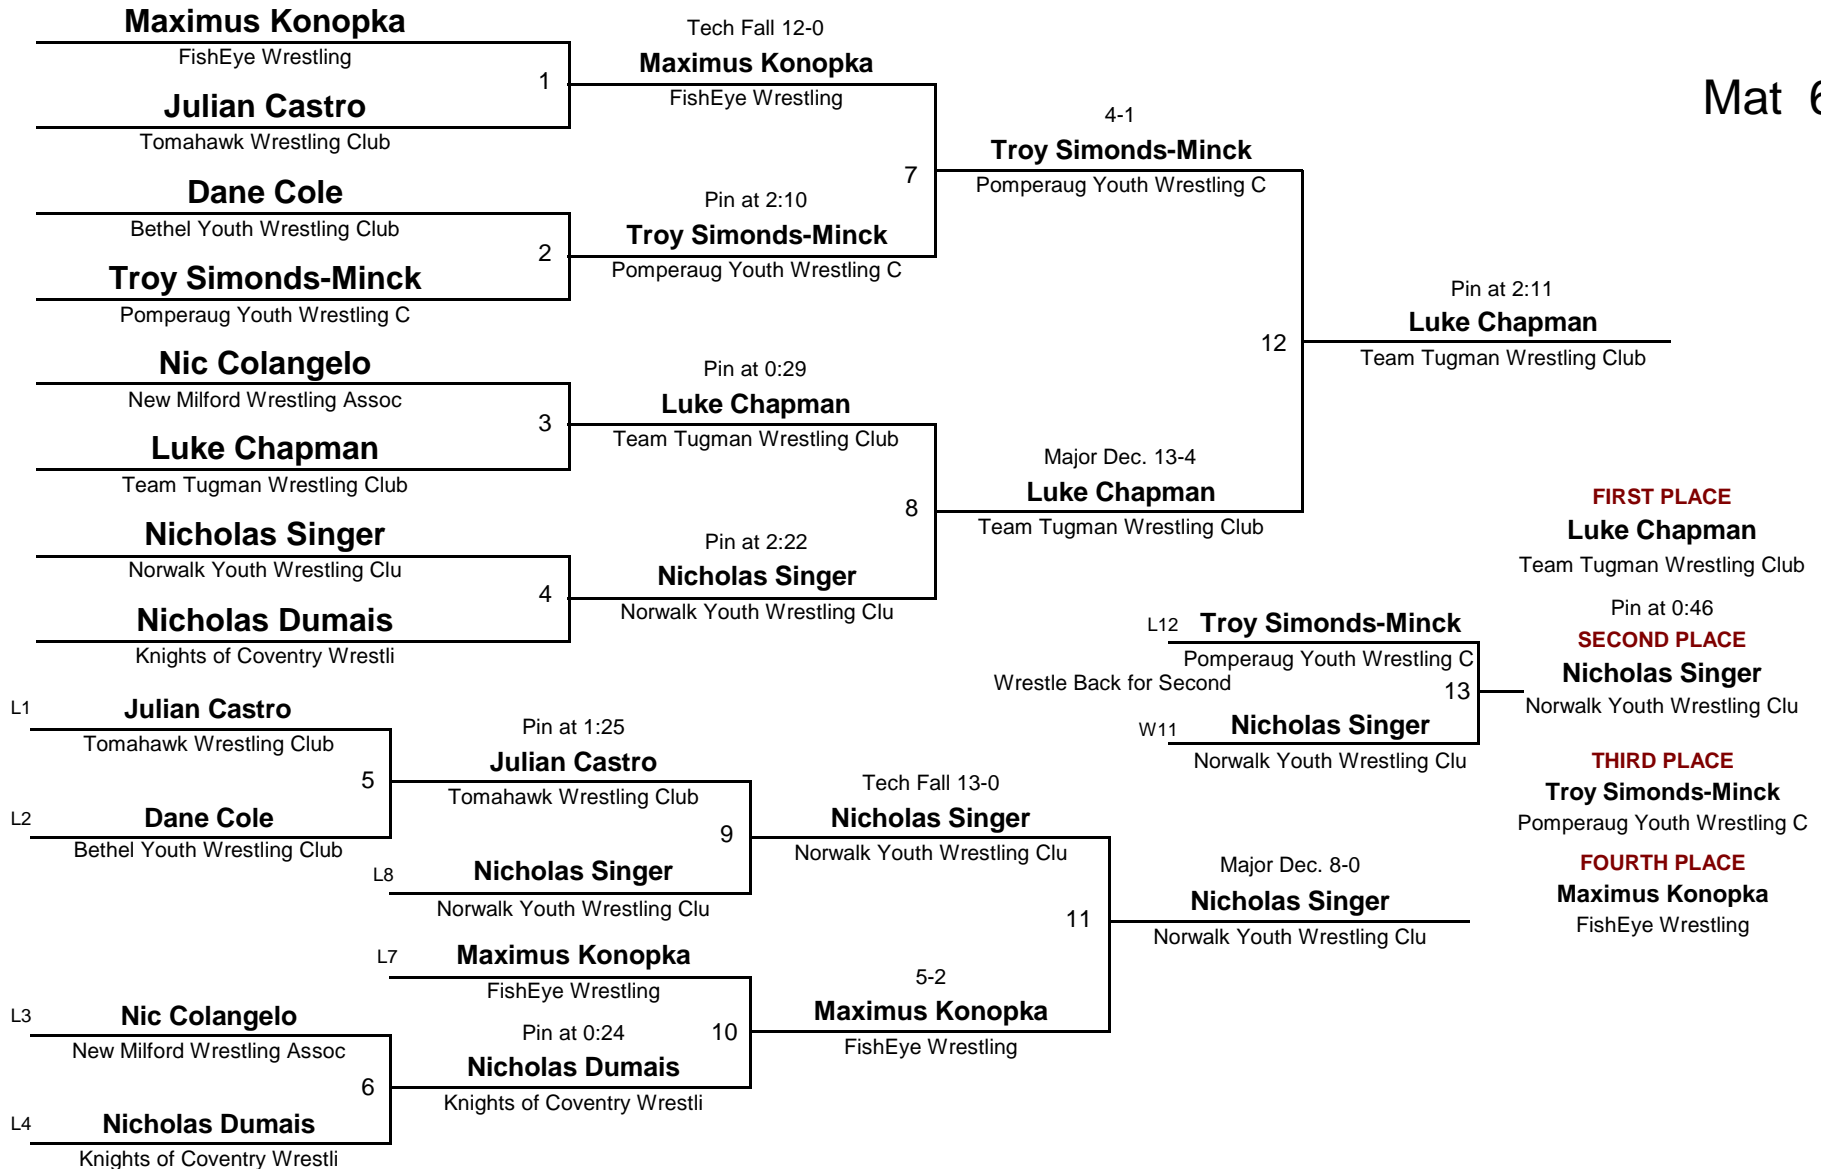

BANTAM

210.0 AWCT Mighty Mite & Bantam State Wrestling Championsh

DIVISION

WEIGHT

February 15, 2015

Mat 6