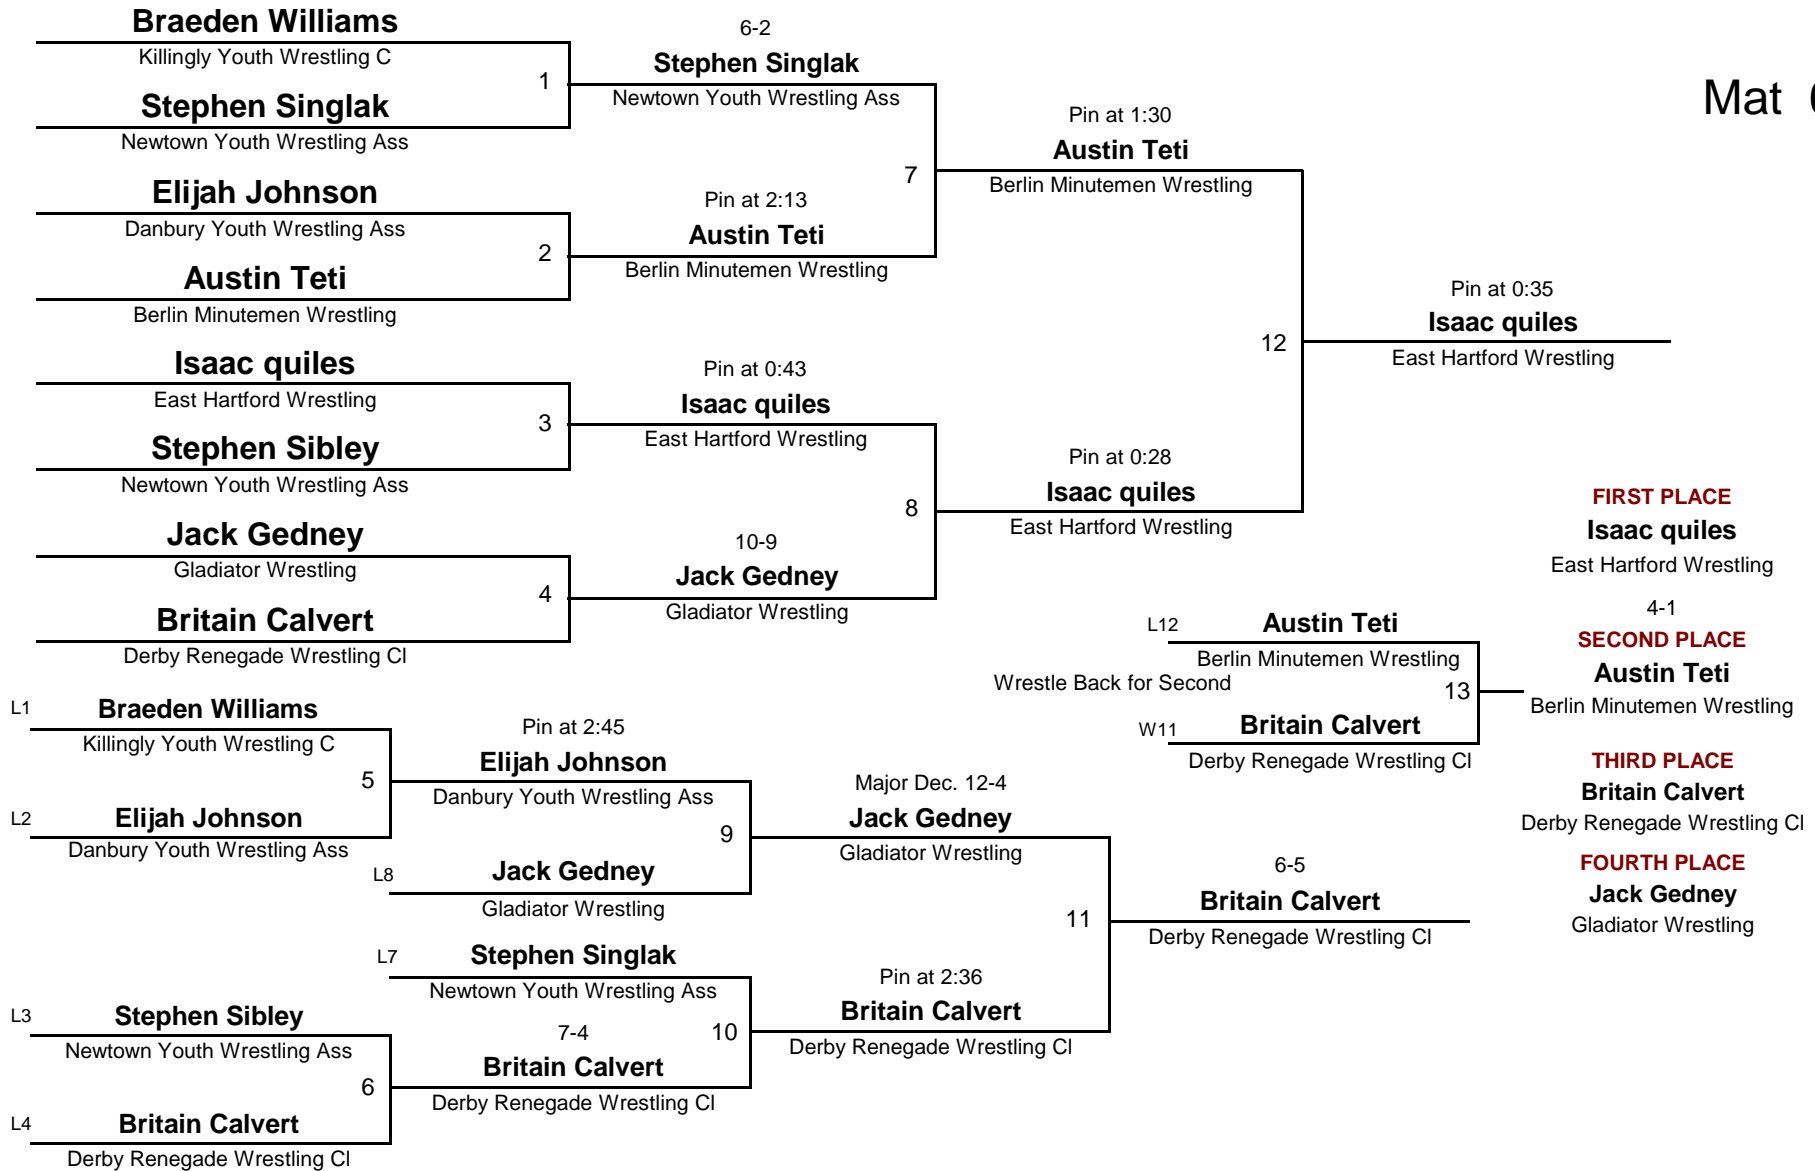

BANTAM

204.0

AWCT Mighty Mite & Bantam State Wrestling Championsh

DIVISION

WEIGHT

February 15, 2015

Mat 6