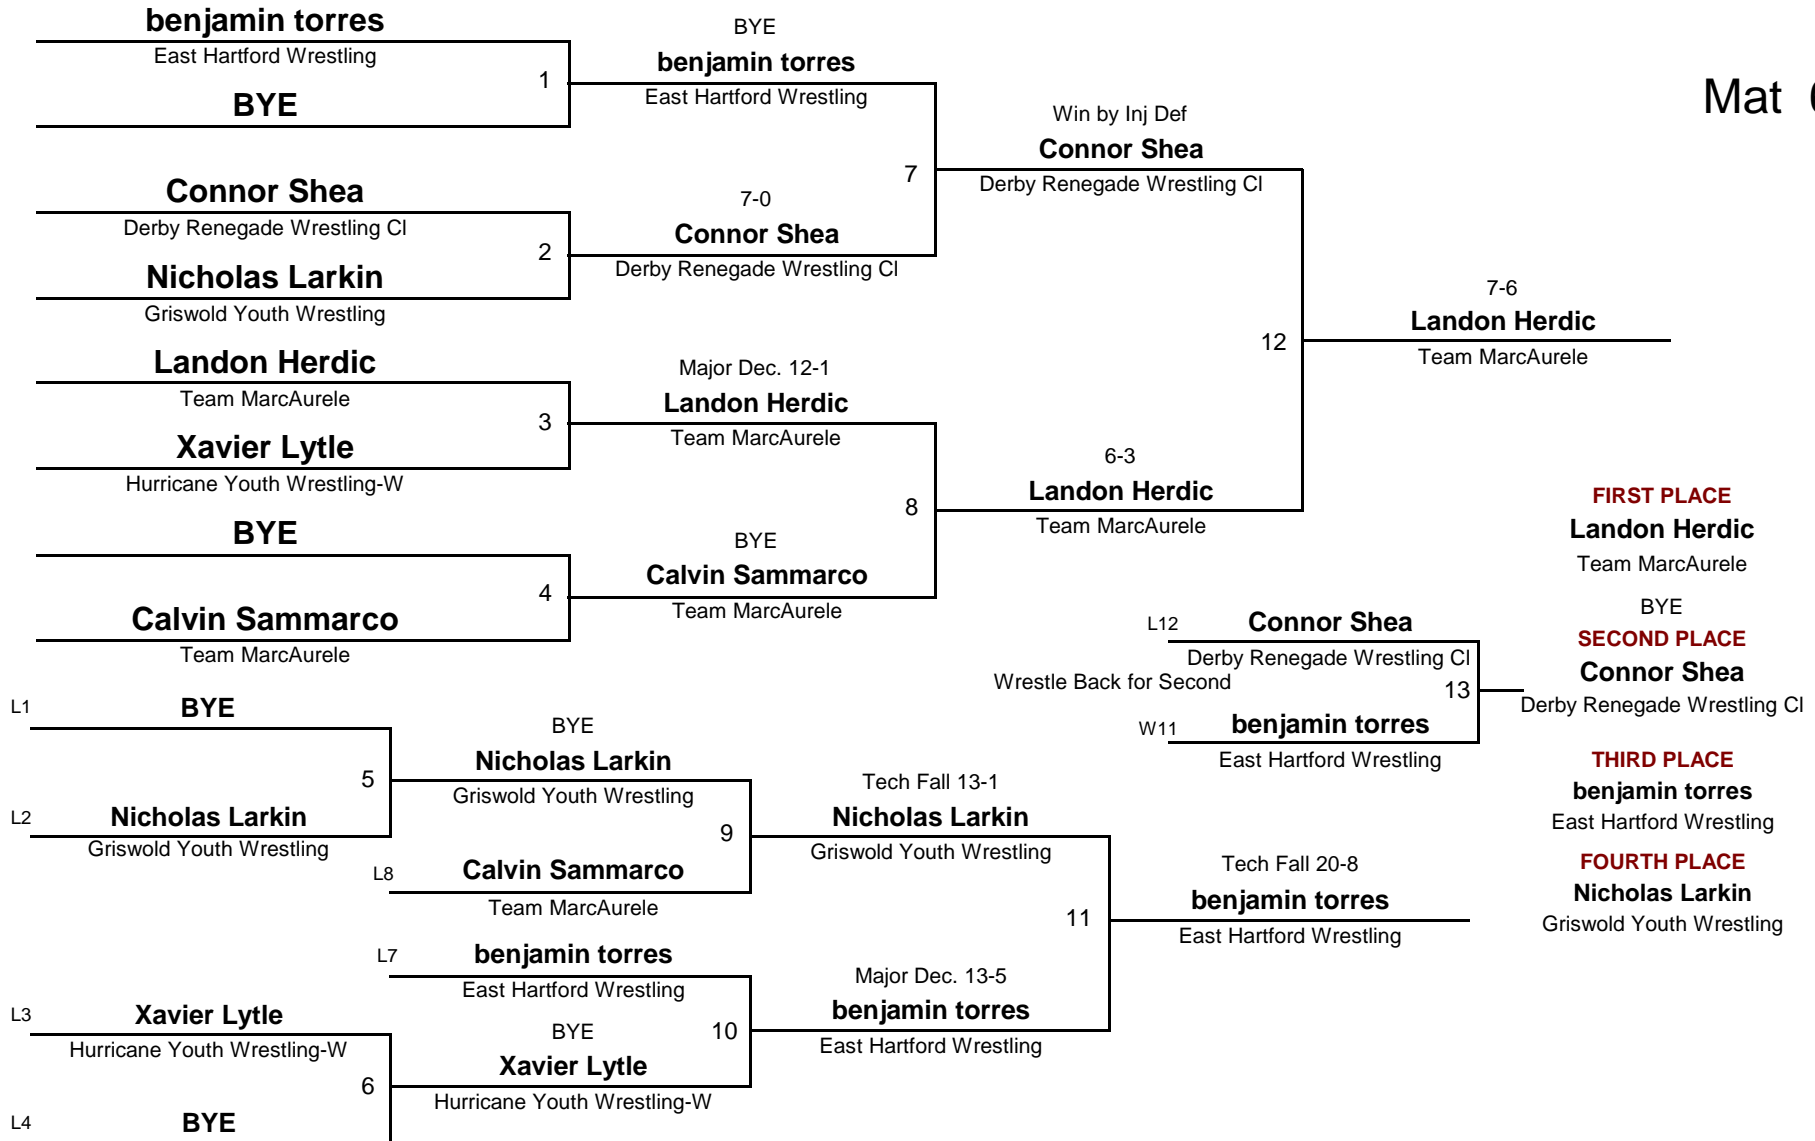

MIGHTY MITES

103.0

AWCT Mighty Mite & Bantam State Wrestling Championsh

DIVISION

WEIGHT

February 15, 2015

Mat 6