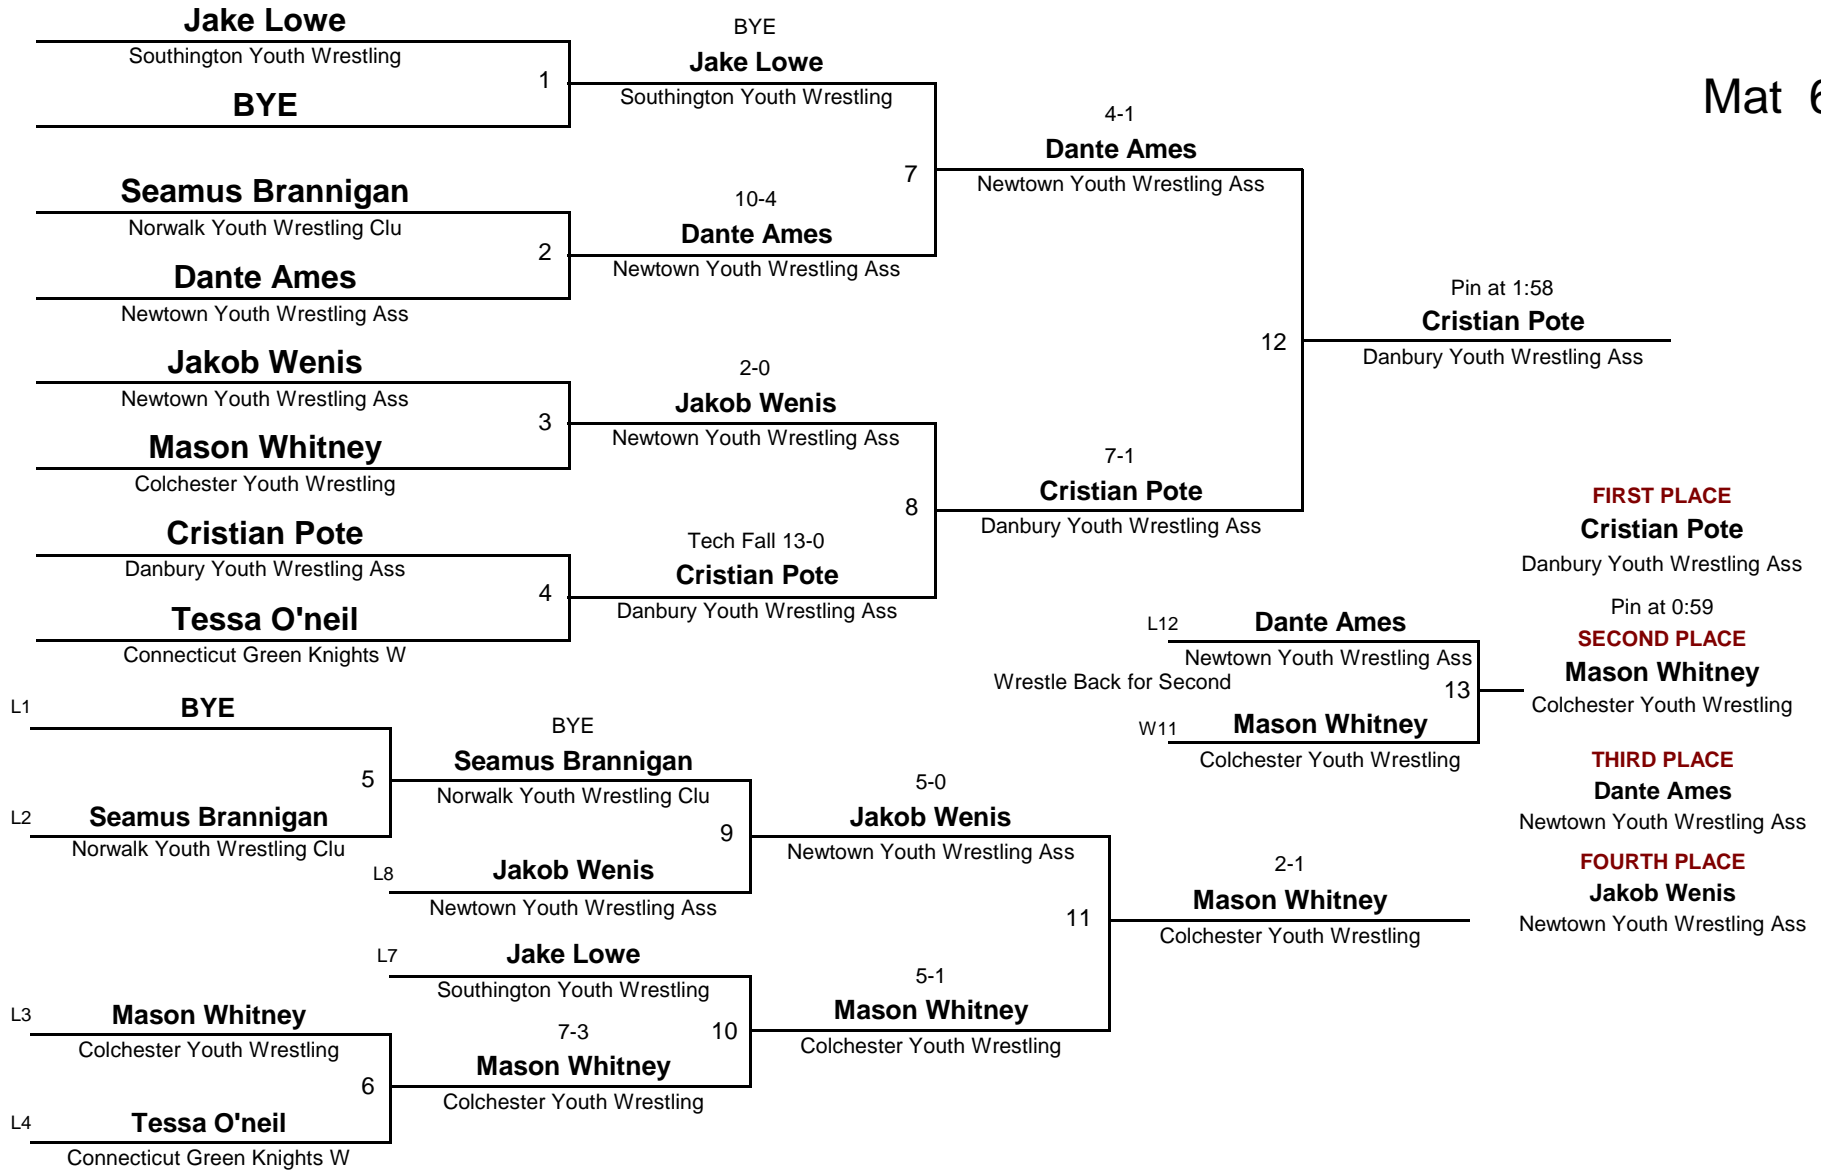

201.0

AWCT Mighty Mite & Bantam State Wrestling Championsh

DIVISION

WEIGHT

February 15, 2015

Mat 6

BANTAM

202.0