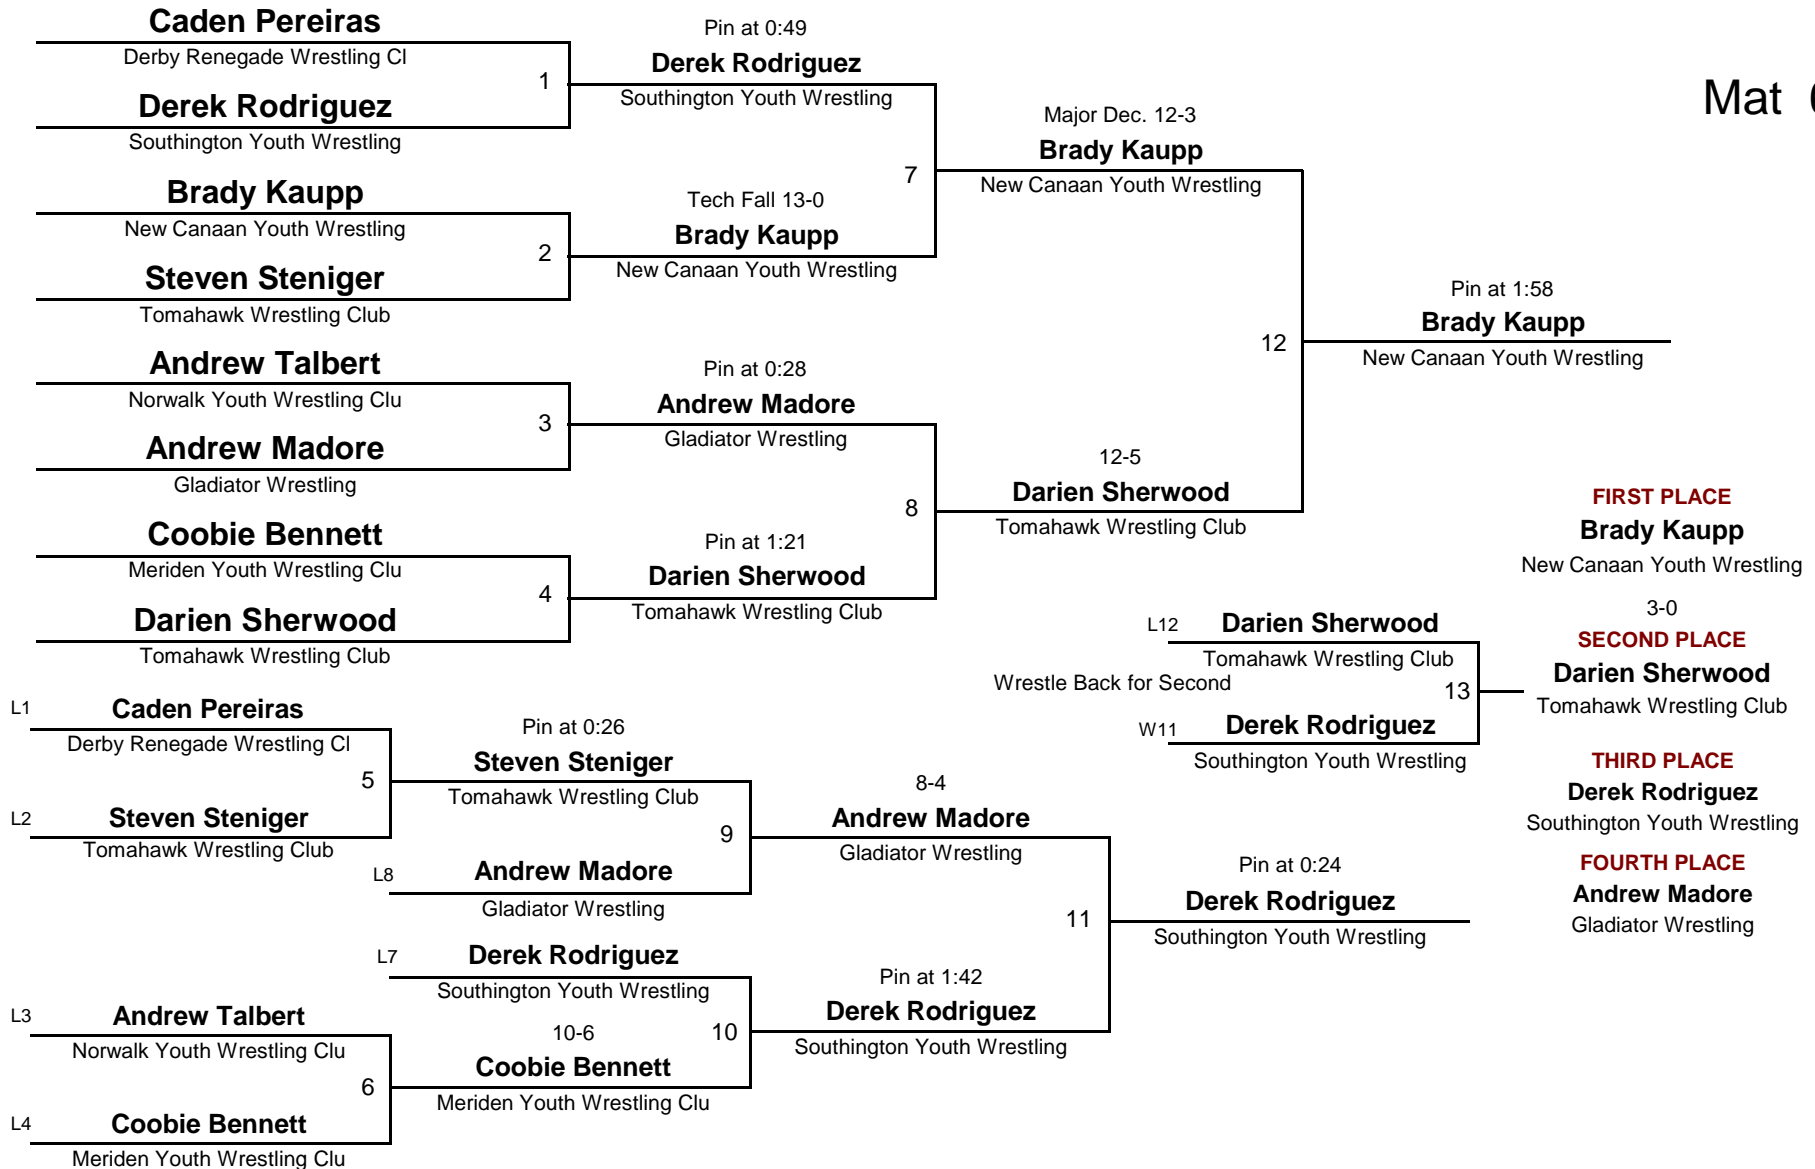

BANTAM

202.0

AWCT Mighty Mite & Bantam State Wrestling Championsh

DIVISION

WEIGHT

February 15, 2015

Mat 6