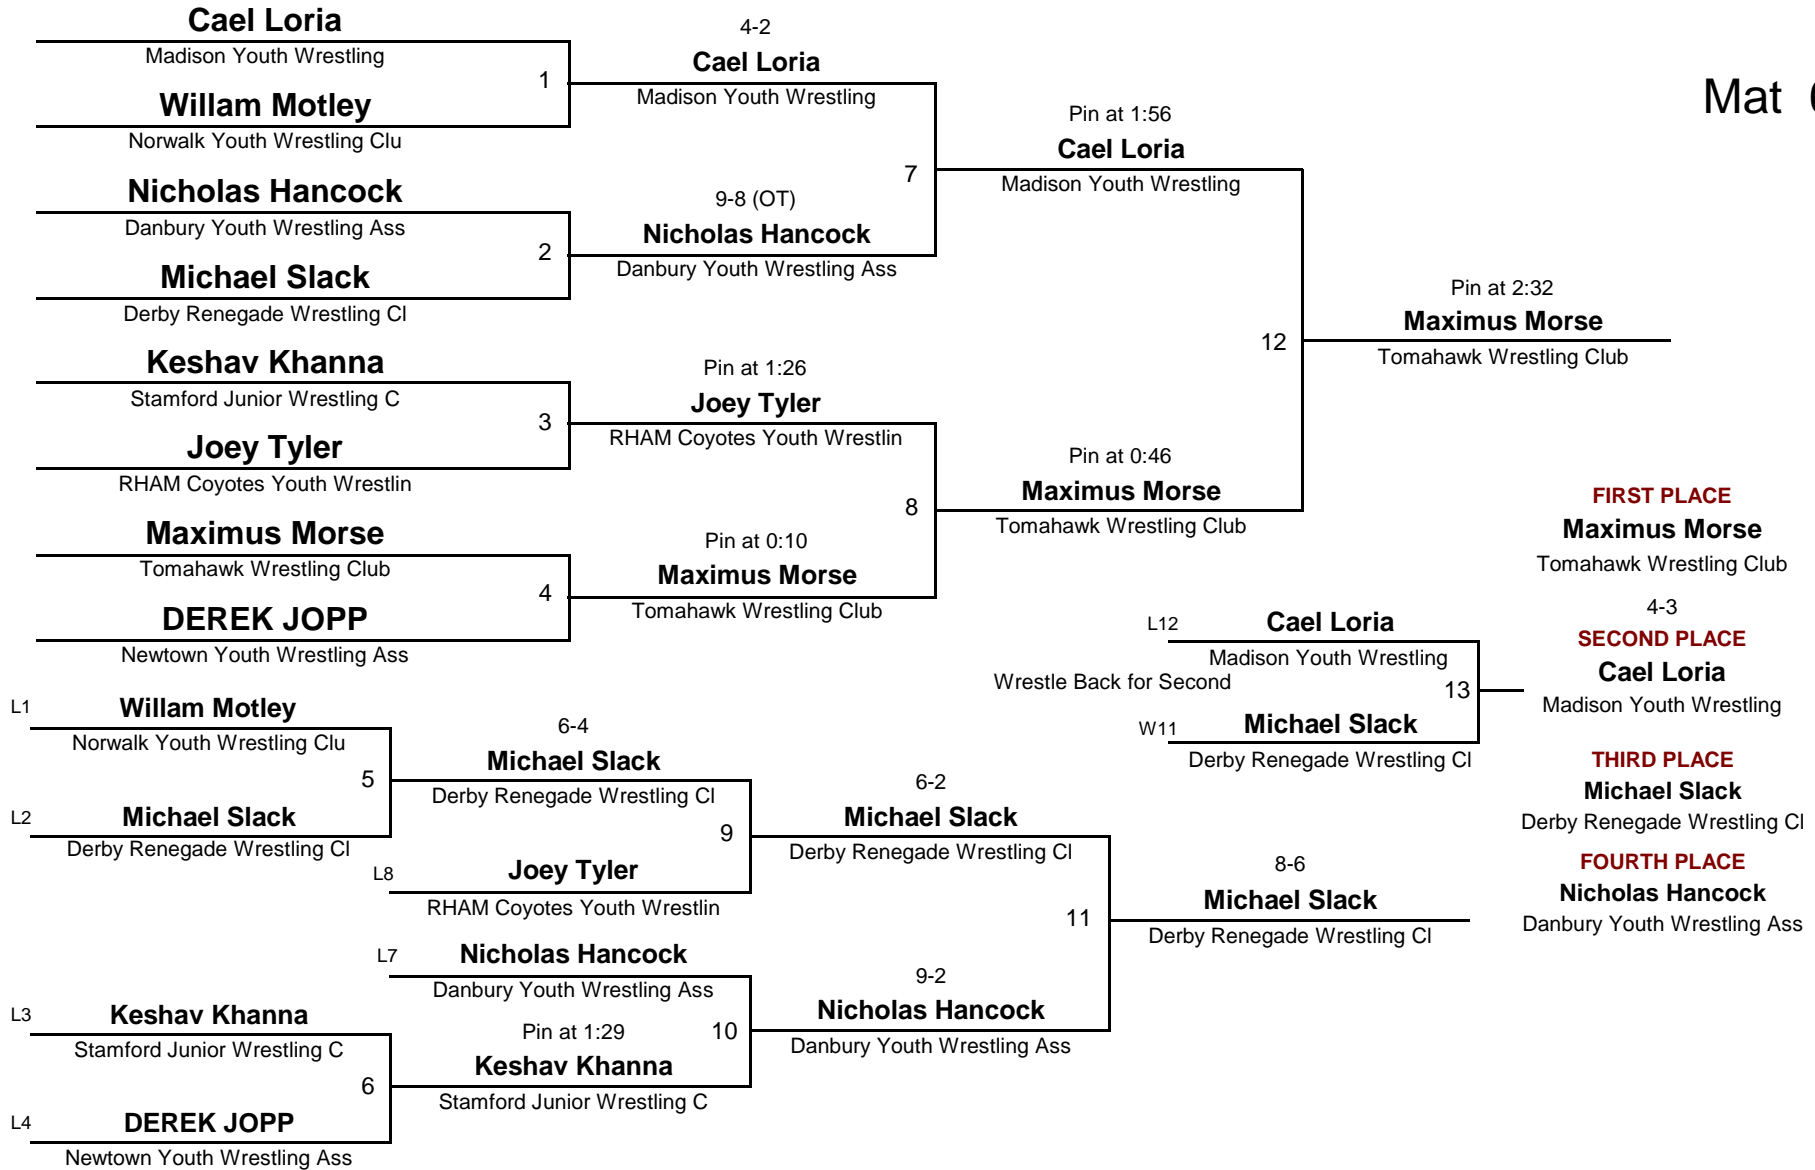

BANTAM

DIVISION

206.0

WEIGHT

AWCT Mighty Mite & Bantam State Wrestling Championsh

February 15, 2015

Mat 6