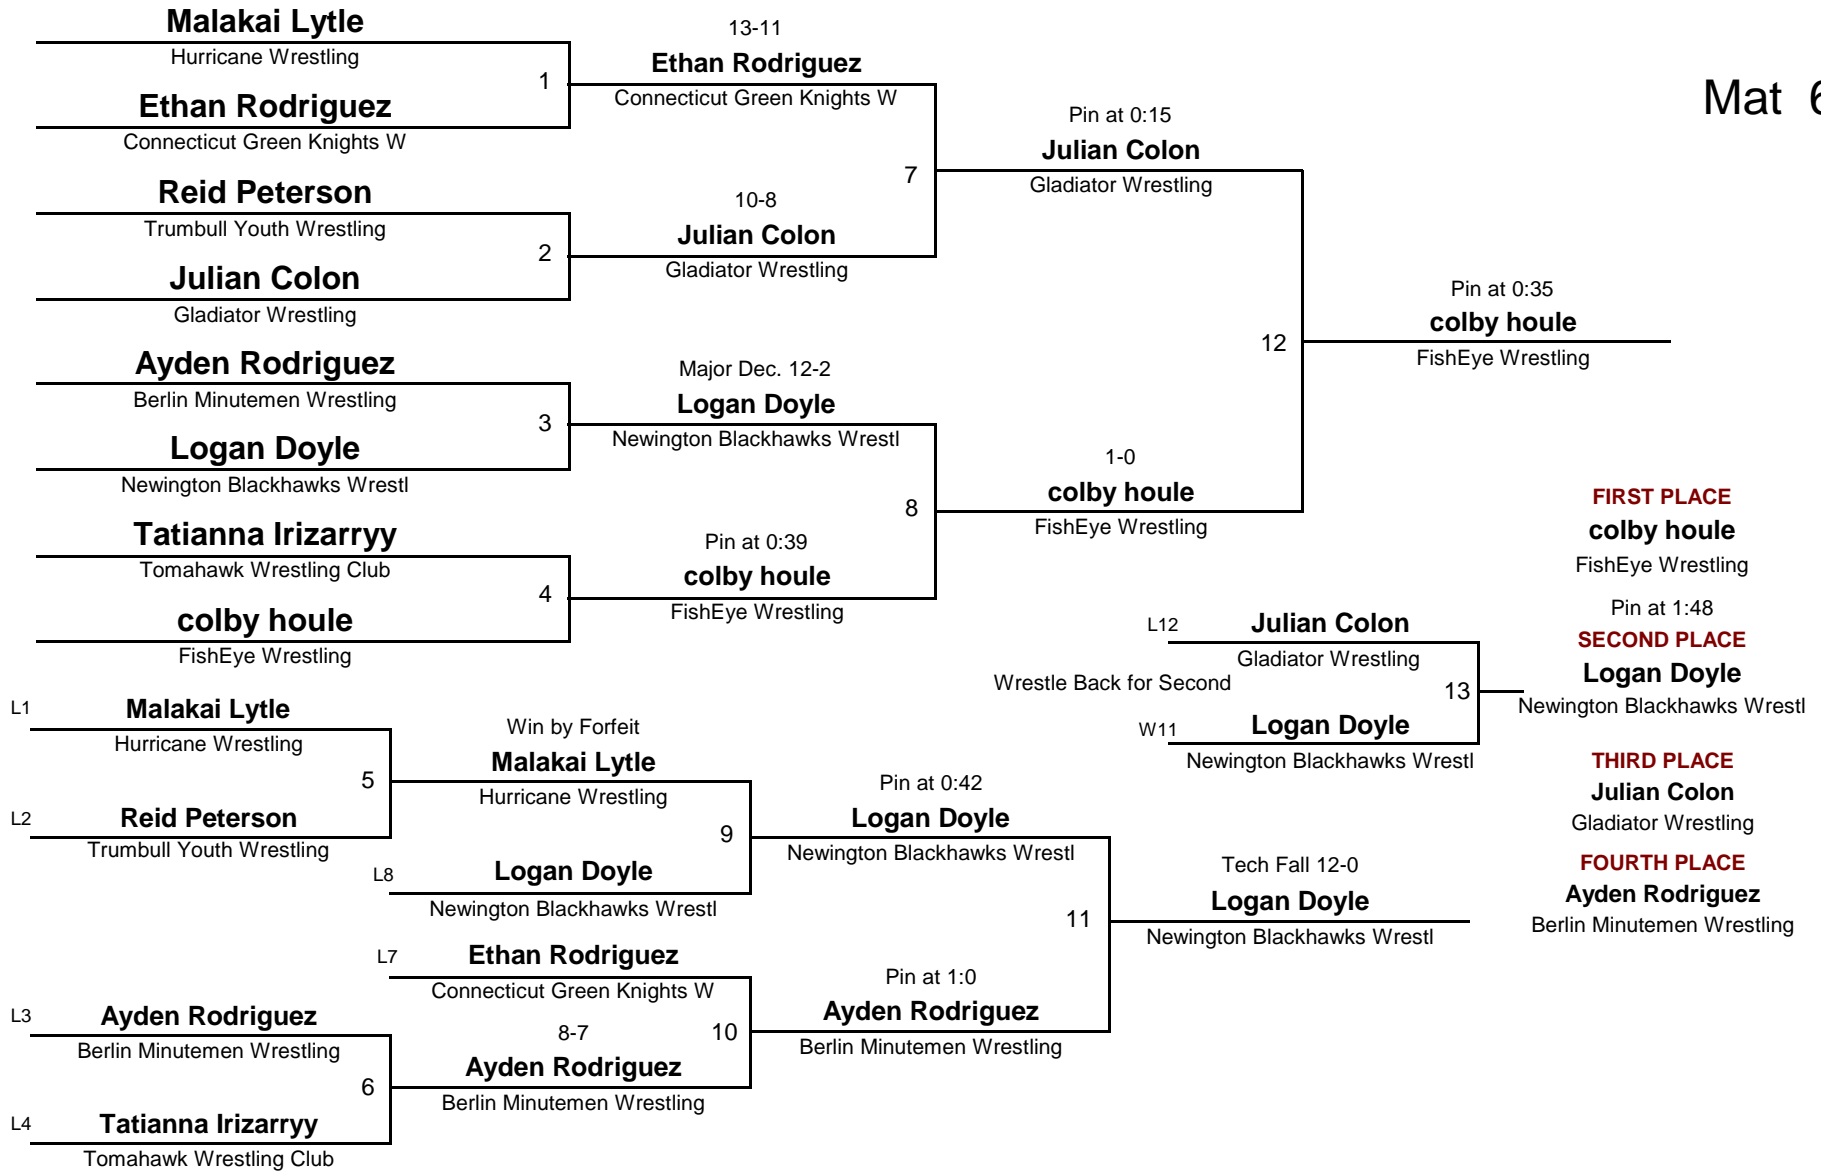

BANTAM

205.0

AWCT Mighty Mite & Bantam State Wrestling Championsh

DIVISION

WEIGHT

February 15, 2015

Mat 6