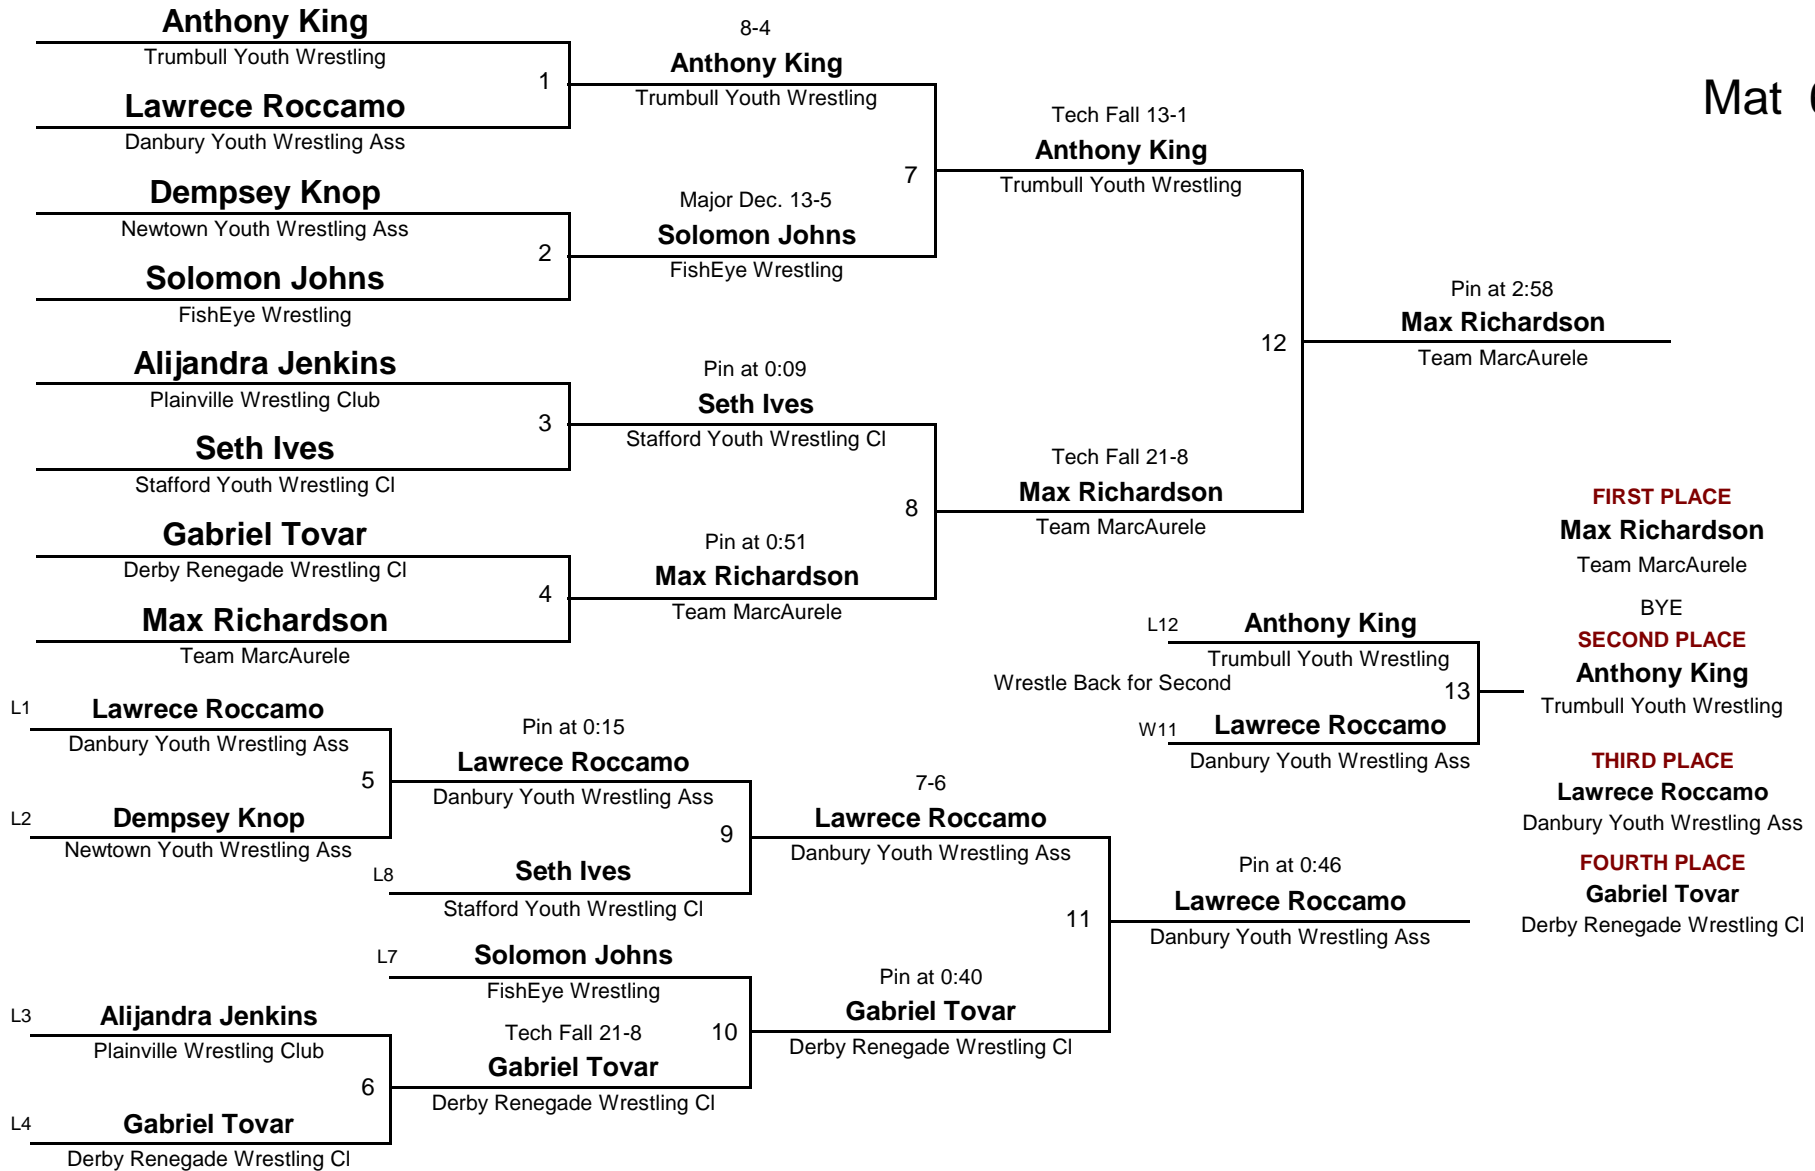

MIGHTY MITES

DIVISION

101.0

WEIGHT

AWCT Mighty Mite & Bantam State Wrestling Championsh

February 15, 2015

THIS BRACKET IS WRESTLING A ROUND ROBIN FORMAT

1	Logan Williams Killingly Youth Wrestling C	8-1	2	
	Ryan Monti Norwalk Youth Wrestling Clu	Ryan Monti Norwalk Youth Wrestling Clu		FIRST PLACE Ryan Monti Norwalk Youth Wrestling Clu
2	Nicholas Yorio New Fairfield 3 Style Wrest	Major Dec. 12-3	3	
	Ryan Monti Norwalk Youth Wrestling Clu	Ryan Monti Norwalk Youth Wrestling Clu		SECOND PLACE Logan Williams Killingly Youth Wrestling C
3	Nicholas Yorio New Fairfield 3 Style Wrest	10-7	2	
	Logan Williams Killingly Youth Wrestling C	Logan Williams Killingly Youth Wrestling C		THIRD PLACE Nicholas Yorio New Fairfield 3 Style Wrest

MIGHTY MITES

102.0

AWCT Mighty Mite & Bantam State Wrestling Championsh

DIVISION

WEIGHT

February 15, 2015

Mat 6