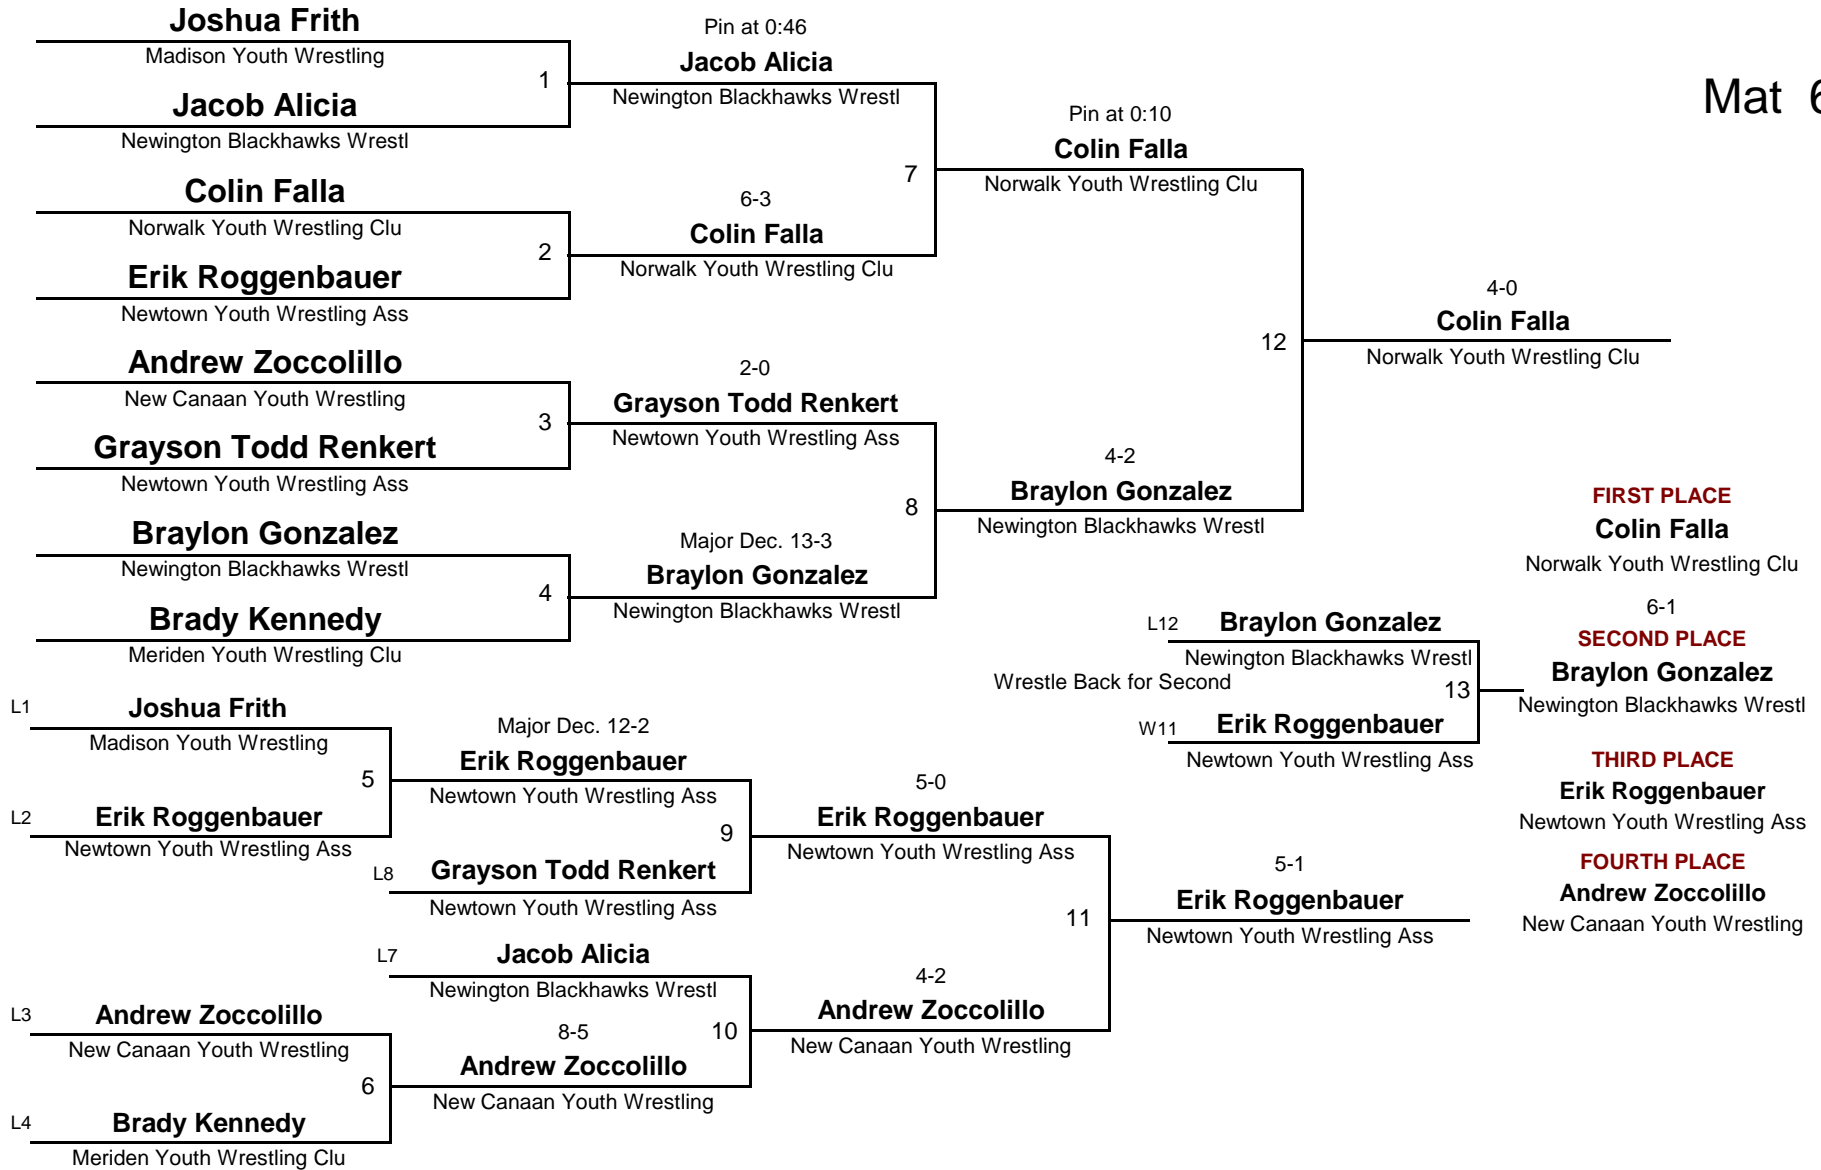

Mat 6

BANTAM

207.0

AWCT Mighty Mite & Bantam State Wrestling Championsh

DIVISION

WEIGHT

February 15, 2015

Mat 6