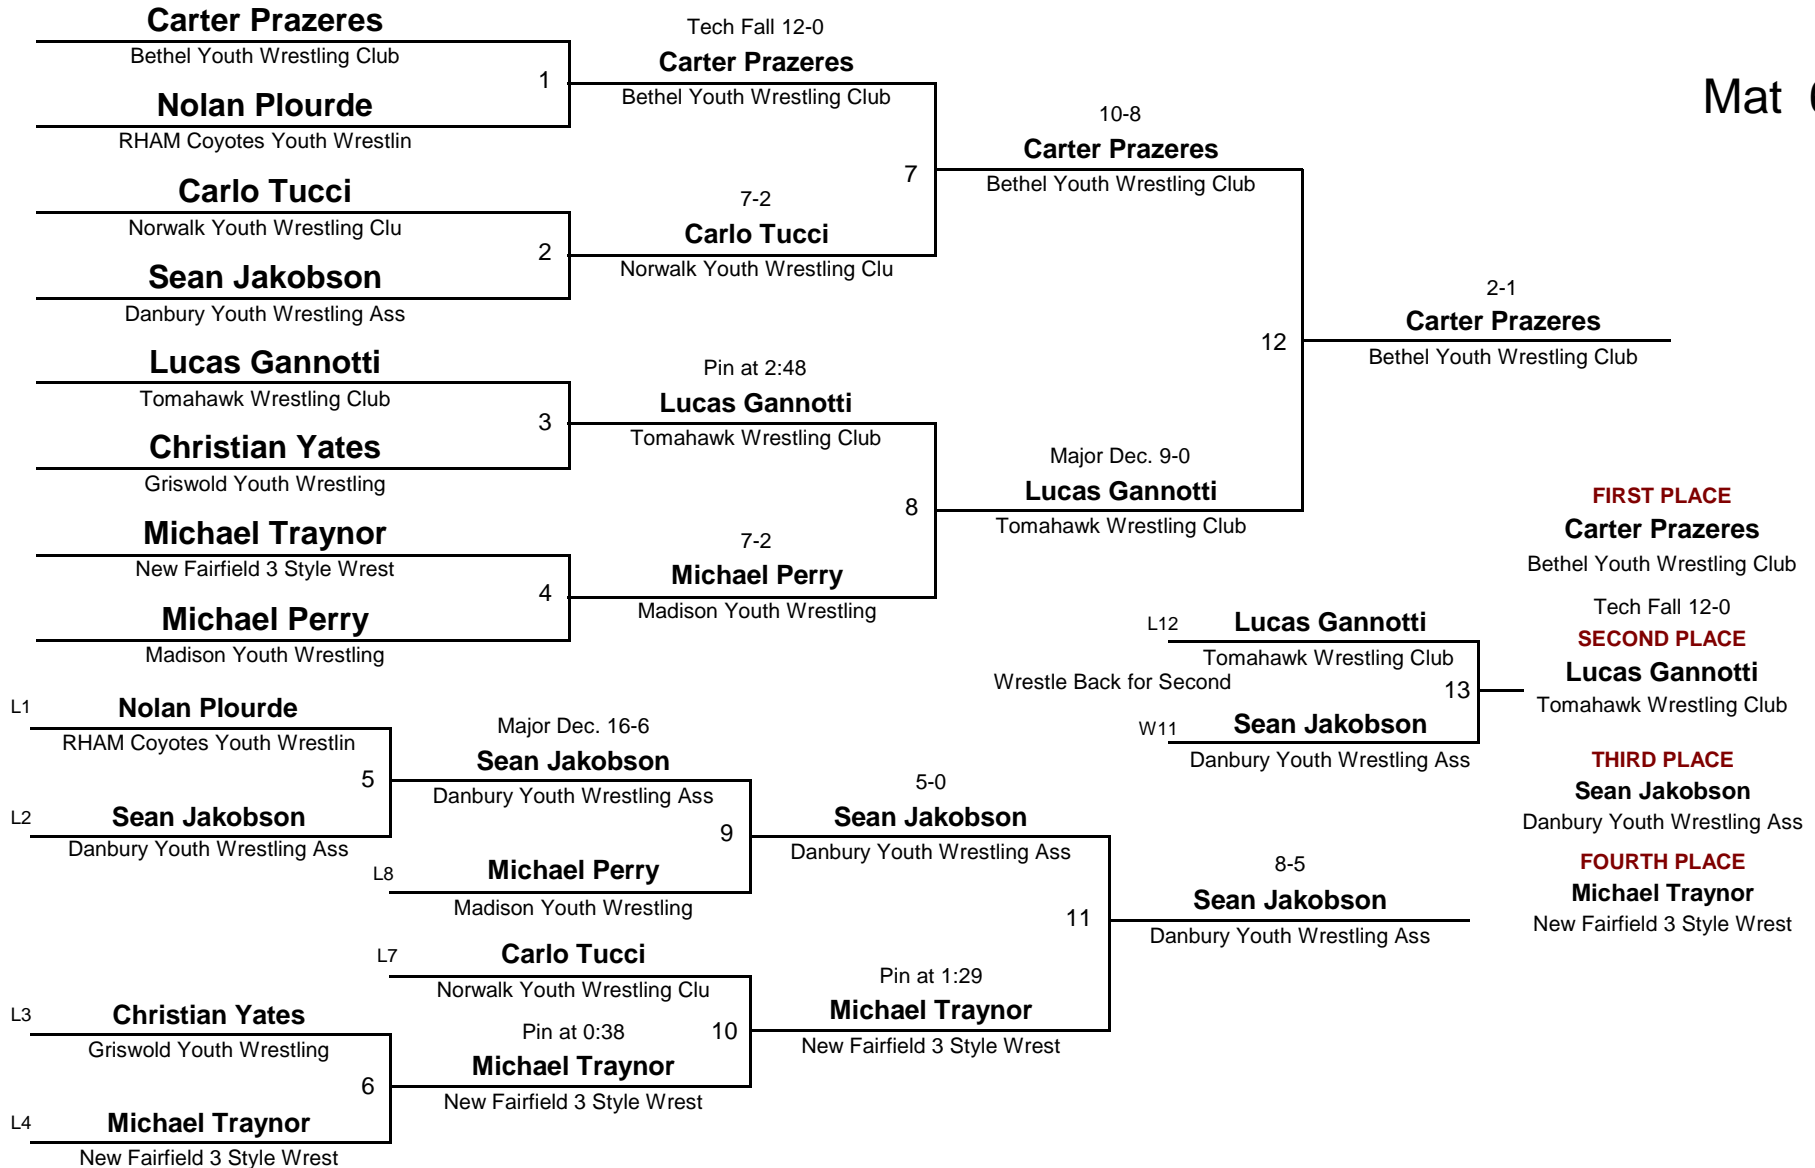

BANTAM

213.0

AWCT Mighty Mite & Bantam State Wrestling Championsh

DIVISION

WEIGHT

February 15, 2015

Mat 6