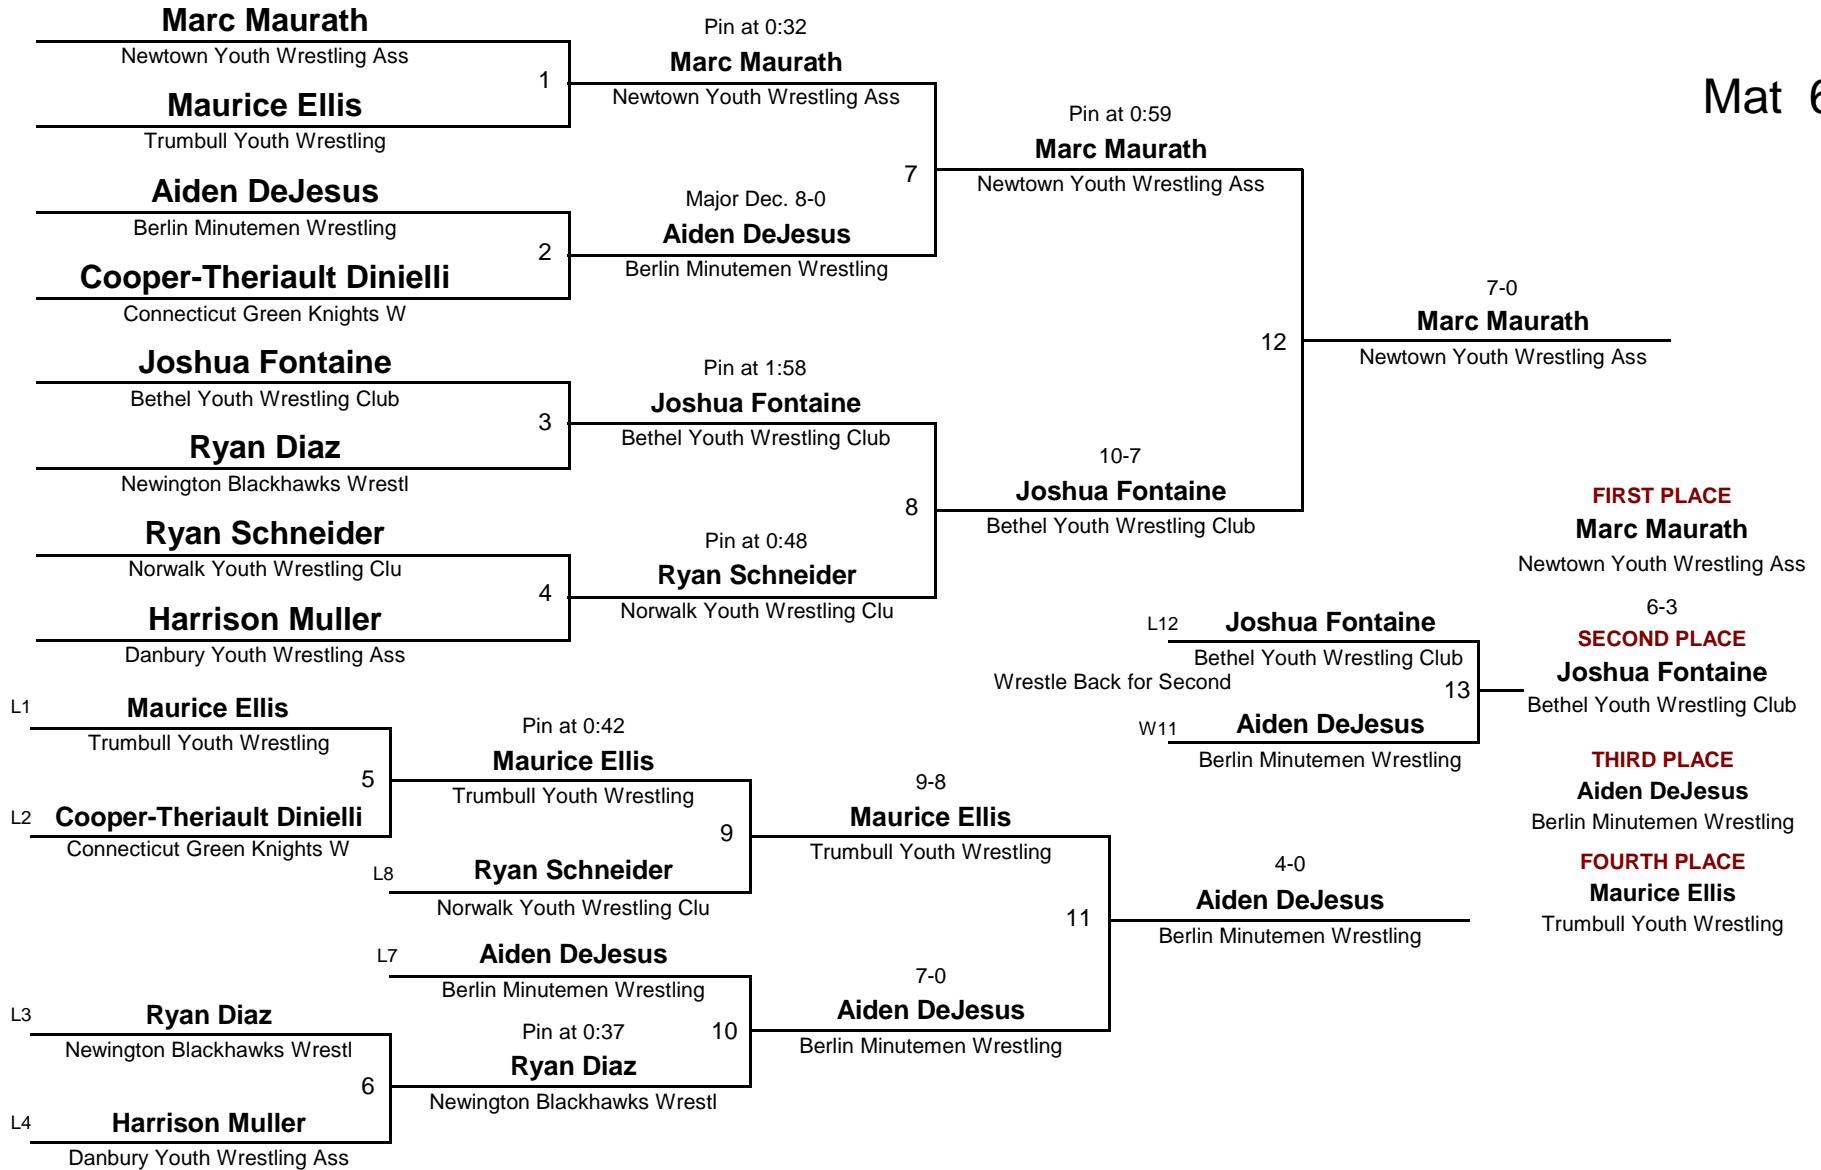

BANTAM

DIVISION

212.0

WEIGHT

AWCT Mighty Mite & Bantam State Wrestling Championsh

February 15, 2015

Mat 6